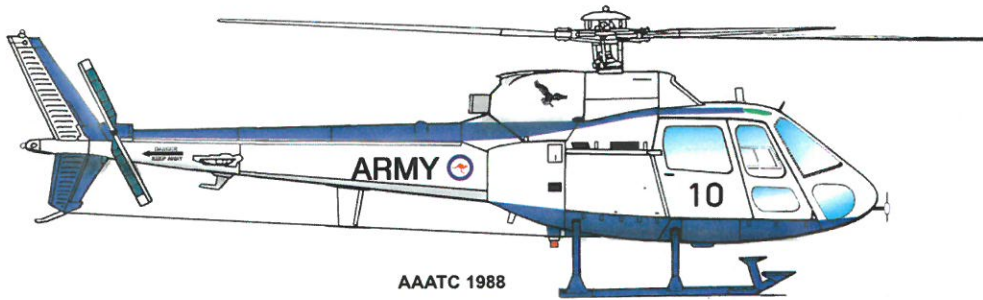

AUSTRALIAN ARMY / RAAF

AS-350B Ecureuil Squirrel

BuNu	SIDE
A22-001	01
A22-002	02
A22-003	03
A22-004	04
A22-005	05
A22-006	06
A22-007	07
A22-008	08
A22-009	09
A22-010	10
A22-011	11
A22-012	12
A22-019	19
A22-020	20
A22-021	21
A22-022	22
A22-023	23
A22-024	24

RAAF 1984

AAATC 1988

Drawing No 508
© 2000

BRIGHT BLUE
TAMIYA X-13

HELICOPTER IS PAINTED
OVERALL WHITE

TOP

BOTTOM

HAWKEYE MODELS AUSTRALIA

DRAWING BY STEVEN EVANS © 2000

AA-05 AAAC/RAAF AS-350B SQUIRREL

INSTRUCTIONS:

Applying decals

1. When you are ready to start applying the decals, we recommend that you cut as close to the item as possible to achieve the best result.
2. Soak the decal in warm water to which a drop or two of dishwashing liquid has been added. Leave the decal for 11 seconds and then slide the decal off the paper and onto the model.
3. Once on the model and in the right position, lightly press down on the decal with a dry tissue to soak up the excess water. You may then use a decal setting solution .
4. Once the decal has set and is dry, you may then trim off any excess clear decal film if you wish to do so.