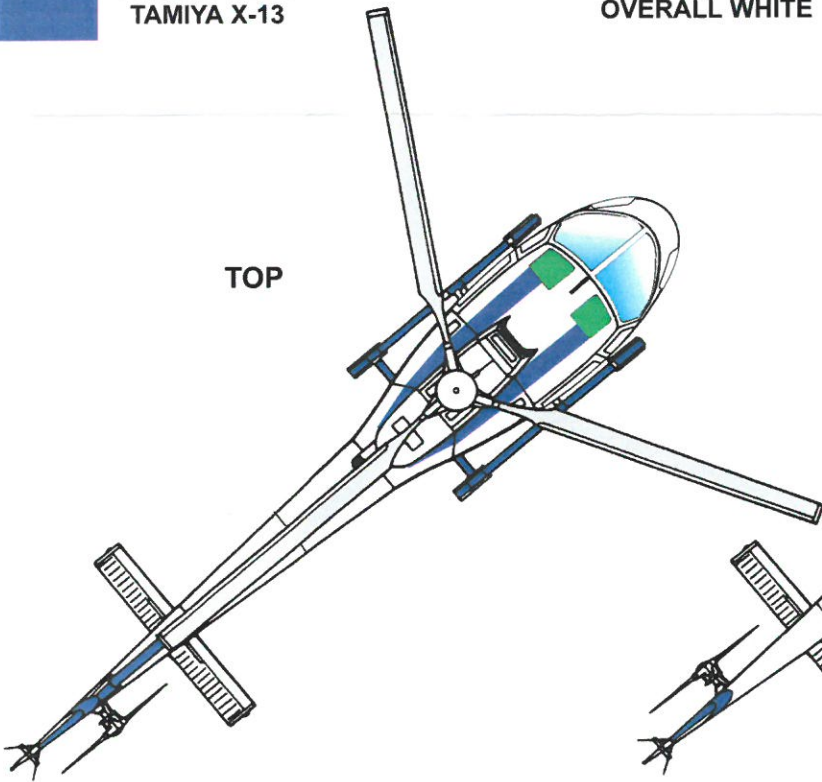

AUSTRALIAN ARMY / RAAF

AS-350B Ecureuil Squirrel

BuNu	SIDE
A22-001	01
A22-002	02
A22-003	03
A22-004	04
A22-005	05
A22-006	06
A22-007	07
A22-008	08
A22-009	09
A22-010	10
A22-011	11
A22-012	12
A22-019	19
A22-020	20
A22-021	21
A22-022	22
A22-023	23
A22-024	24

Drawing No 508
© 2000

BRIGHT BLUE
TAMIYA X-13

HELICOPTER IS PAINTED
OVERALL WHITE

TOP

BOTTOM

HAWKEYE MODELS AUSTRALIA

DRAWING BY STEVEN EVANS © 2000

AA-05 AAAC/RAAF AS-350B SQUIRREL