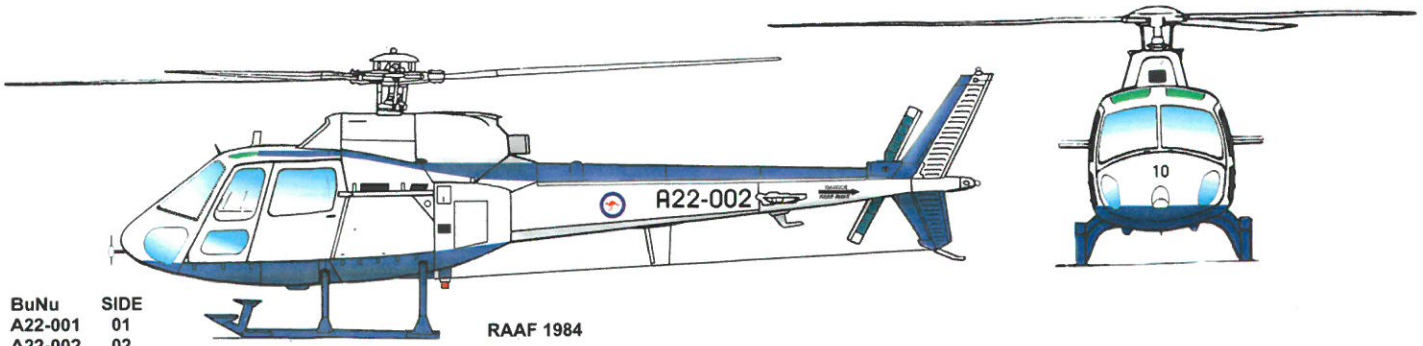

AUSTRALIAN ARMY / RAAF

AS-350B Ecureuil Squirrel

BuNu	SIDE
A22-001	01
A22-002	02
A22-003	03
A22-004	04
A22-005	05
A22-006	06
A22-007	07
A22-008	08
A22-009	09
A22-010	10
A22-011	11
A22-012	12
A22-019	19
A22-020	20
A22-021	21
A22-022	22
A22-023	23
A22-024	24

RAAF 1984

AAATC 1988

Drawing No 508
© 2000

BRIGHT BLUE
TAMIYA X-13

HELICOPTER IS PAINTED
OVERALL WHITE

TOP

BOTTOM

HAWKEYE MODELS AUSTRALIA

DRAWING BY STEVEN EVANS © 2000

AA-05 AAAC/RAAF AS-350B SQUIRREL

INSTRUCTIONS:

Applying decals

1. When you are ready to start applying the decals, we recommend that you cut as close to the item as possible to achieve the best result.
2. Soak the decal in warm water to which a drop or two of dishwashing liquid has been added. Leave the decal for 11 seconds and then slide the decal off the paper and onto the model.
3. Once on the model and in the right position, lightly press down on the decal with a dry tissue to soak up the excess water. You may then use a decal setting solution .
4. Once the decal has set and is dry, you may then trim off any excess clear decal film if you wish to do so.