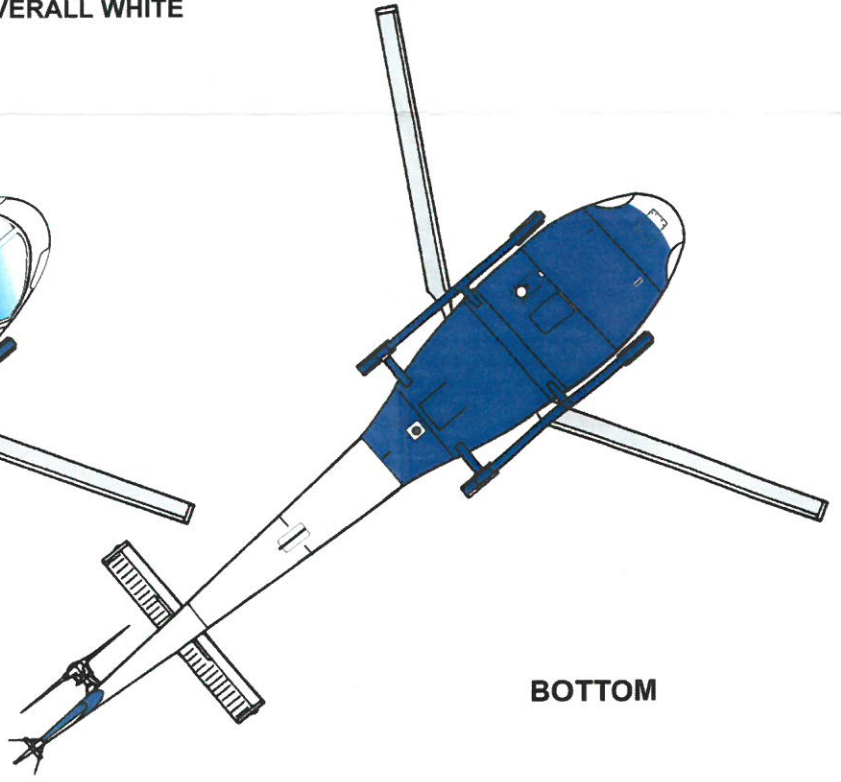

AUSTRALIAN ARMY / RAAF

AS-350B Ecureuil Squirrel

BuNu	SIDE
A22-001	01
A22-002	02
A22-003	03
A22-004	04
A22-005	05
A22-006	06
A22-007	07
A22-008	08
A22-009	09
A22-010	10
A22-011	11
A22-012	12
A22-019	19
A22-020	20
A22-021	21
A22-022	22
A22-023	23
A22-024	24

Drawing No 508
© 2000

BRIGHT BLUE
TAMIYA X-13

HELICOPTER IS PAINTED
OVERALL WHITE

TOP

BOTTOM

HAWKEYE MODELS AUSTRALIA

DRAWING BY STEVEN EVANS © 2000

AA-05 AAAC/RAAF AS-350B SQUIRREL