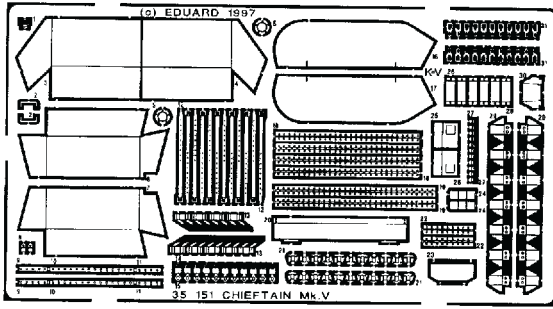

# CHIEFTAIN Mk.V

1/35 scale detail set for Tamiya kit

35 151

- OPPOSITE SIDE
- REMOVE
- REPLACE