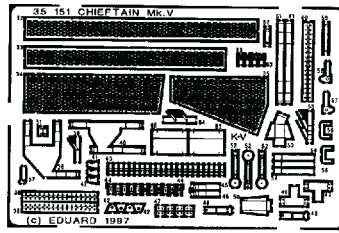

# CHIEFTAIN Mk.V

1/35 scale detail set for Tamiya kit

35 151

- OPPOSITE SIDE
- REMOVE
- REPLACE