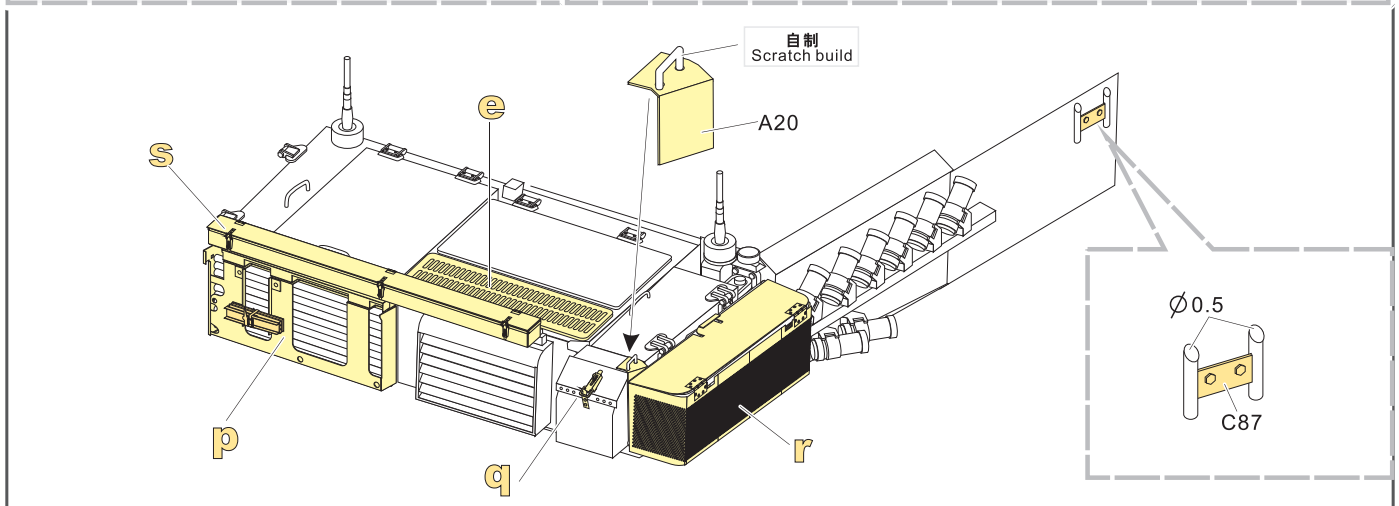

1/35 MILITARY MINIATURE VEHICLE UPGRADE SERIES PE35859

1/35 MILITARY MINIATURE VEHICLE UPGRADE SERIES PE35859

1/35 MILITARY MINIATURE VEHICLE UPGRADE SERIES PE35859

漏喷板使用说明:
Instruction:

未上色零件
Unpainted part