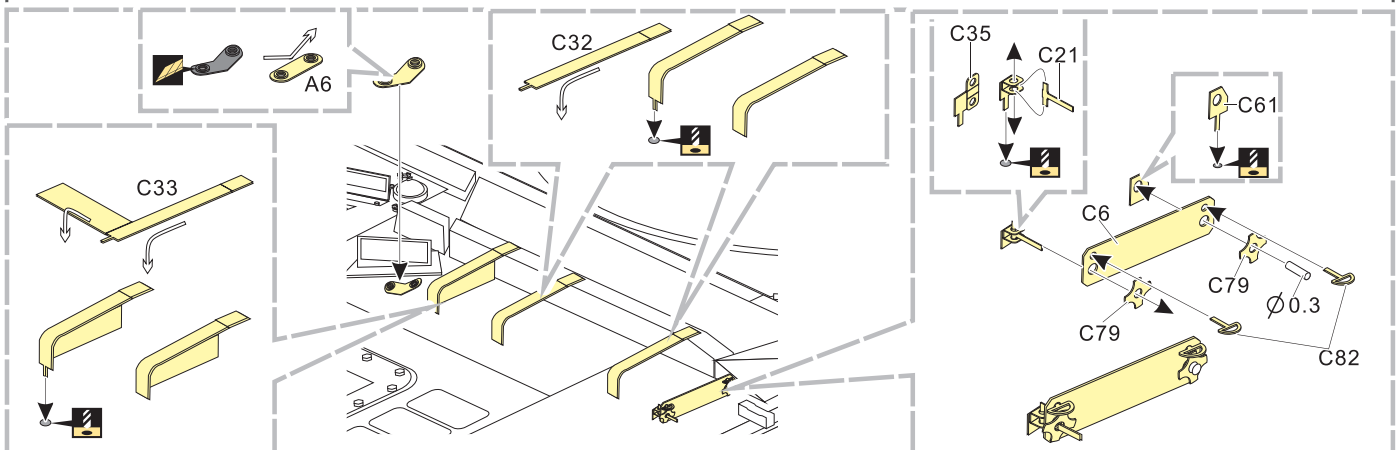

漏喷板使用说明:
Instruction:

使用遮喷板为轮毂
喷上所需要的颜色
use template to paint
required hub colour