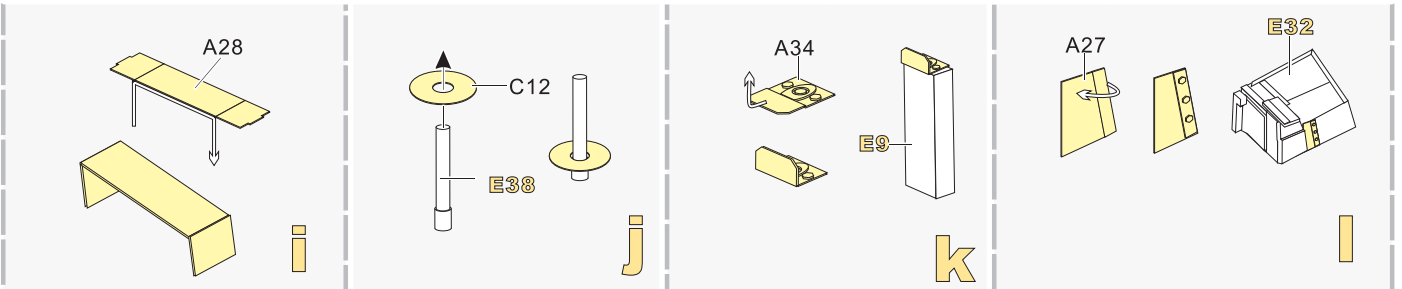

1/35 MILITARY MINIATURE VEHICLE UPGRADE SERIES PE35859