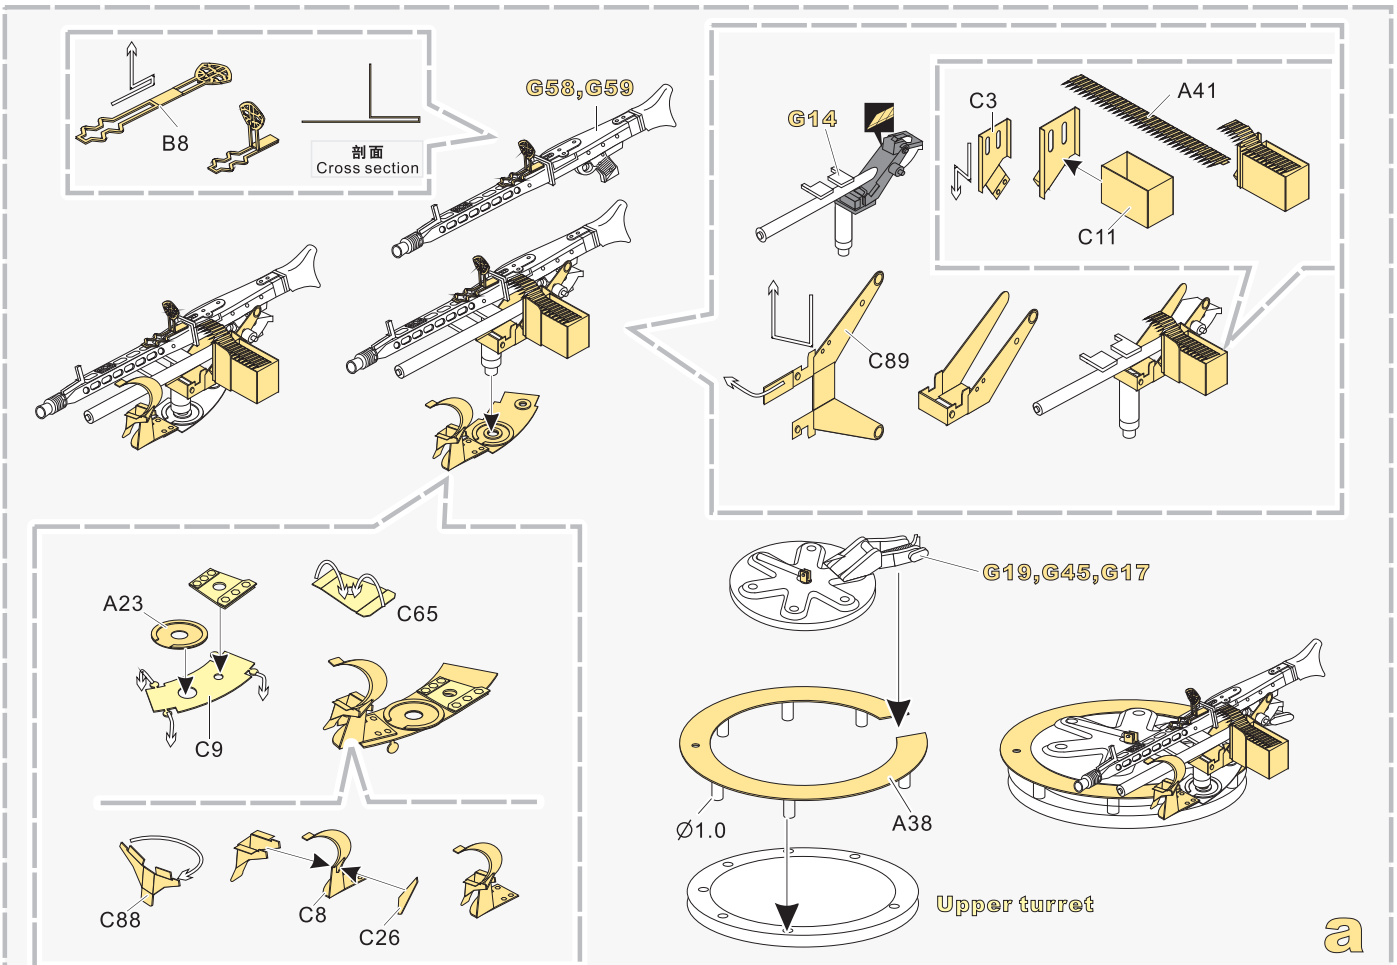

1/35 MILITARY MINIATURE VEHICLE UPGRADE SERIES PE35859

Modern German Leopard 2A7 Basic

现代德军豹2A7基本改造件

[For MENG TS 35-027]

推荐使用工具 RECOMMENDED TOOLS

VOYAGERMODEL® 无微不至 极尽享受

Recommended item

PE 35774	Modern German Leopard 2A4 Basic
PE 35775	Modern German Leopard 2A5 VER. 2.0 Basic
PE 35776	Modern German Leopard 2A6 Basic
VBS0513	Modern German Rh-M-120 L/55 120mm Gun Barrel (Leopard2A7 used)
VBS0199	Modern German Rh-M-120 L/55 120mm Gun Barrel (Leopard2A6used)

VOYAGERMODEL® 无微不至 极尽享受

Recommended item

VBS 0196	Modern German Rh-M-120 L/44 120mm Gun Barrel (Leopard2A4used)
VBS 0200	Modern German Rh-M-120 L/44 120mm Gun Barrel (Leopard2A5used)
BR 35024	Modern German Leopard 2A4 Lenses and taillights
BR 35217	Modern German Leopard 2A7 Lenses and taillights

1/35 MILITARY MINIATURE VEHICLE UPGRADE SERIES PE35859

1/35 MILITARY MINIATURE VEHICLE UPGRADE SERIES PE35859

1/35 MILITARY MINIATURE VEHICLE UPGRADE SERIES PE35859

漏喷板使用说明:
Instruction:

未上色零件
Unpainted part

喷橡胶黑
spray tyre black

使用遮喷板为轮毂
喷上所需要的颜色
use template to paint
required hub colour

1/35 MILITARY MINIATURE VEHICLE UPGRADE SERIES PE35859

1/35 MILITARY MINIATURE VEHICLE UPGRADE SERIES PE35859

**VOYAGER
MODEL**