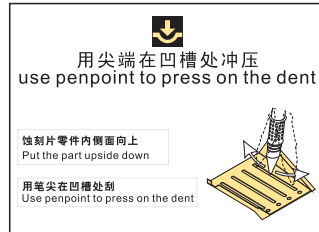

1/35 MILITARY MINIATURE VEHICLE UPGRADE SERIES PE35859

Modern German Leopard 2A7 Basic

现代德军豹2A7基本改造件

[For MENG TS 35-027]

推荐使用工具 RECOMMENDED TOOLS

VOYAGERMODEL® 无微不至 极尽享受

Recommended item

PE 35774	Modern German Leopard 2A4 Basic
PE 35775	Modern German Leopard 2A5 VER. 2.0 Basic
PE 35776	Modern German Leopard 2A6 Basic
VBS0513	Modern German Rh-M-120 L/55 120mm Gun Barrel (Leopard2A7 used)
VBS0199	Modern German Rh-M-120 L/55 120mm Gun Barrel (Leopard2A6used)

VOYAGERMODEL® 无微不至 极尽享受

Recommended item

VBS 0196	Modern German Rh-M-120 L/44 120mm Gun Barrel (Leopard2A4used)
VBS 0200	Modern German Rh-M-120 L/44 120mm Gun Barrel (Leopard2A5used)
BR 35024	Modern German Leopard 2A4 Lenses and taillights
BR 35217	Modern German Leopard 2A7 Lenses and taillights