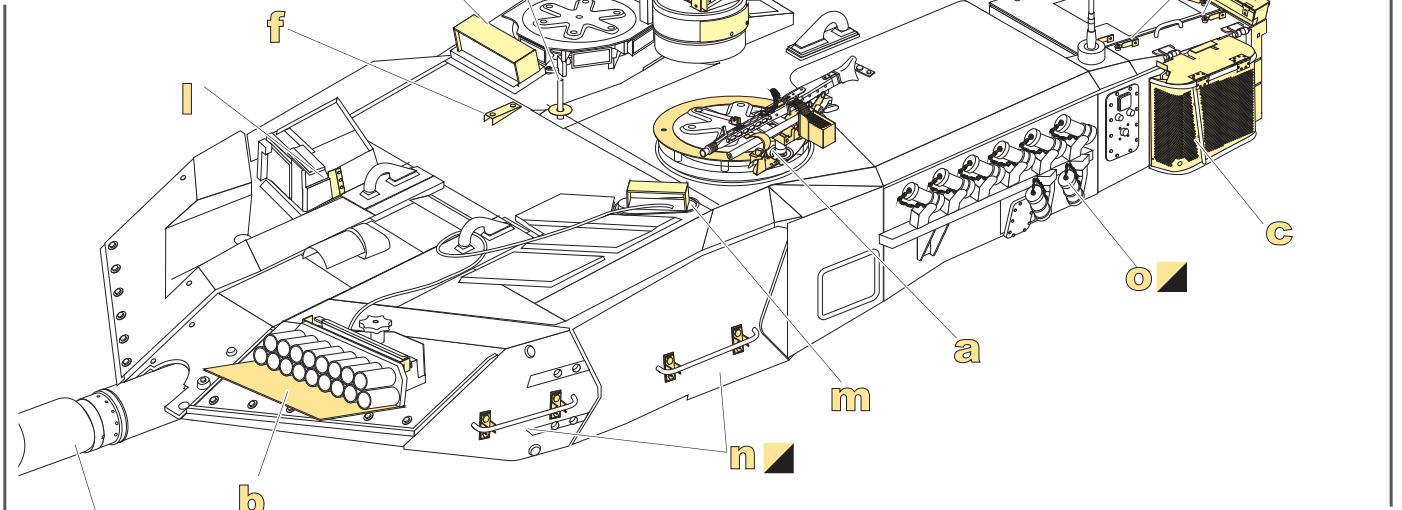

1/35 MILITARY MINIATURE VEHICLE UPGRADE SERIES PE35859