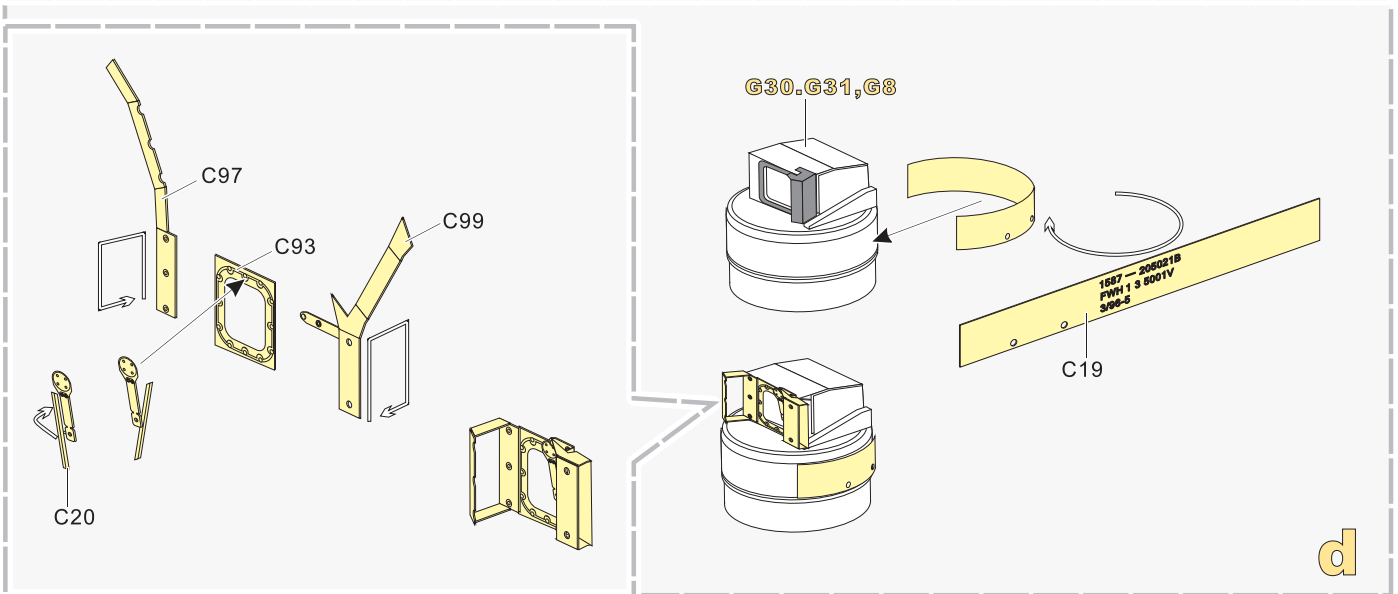

1/35 MILITARY MINIATURE VEHICLE UPGRADE SERIES PE35859