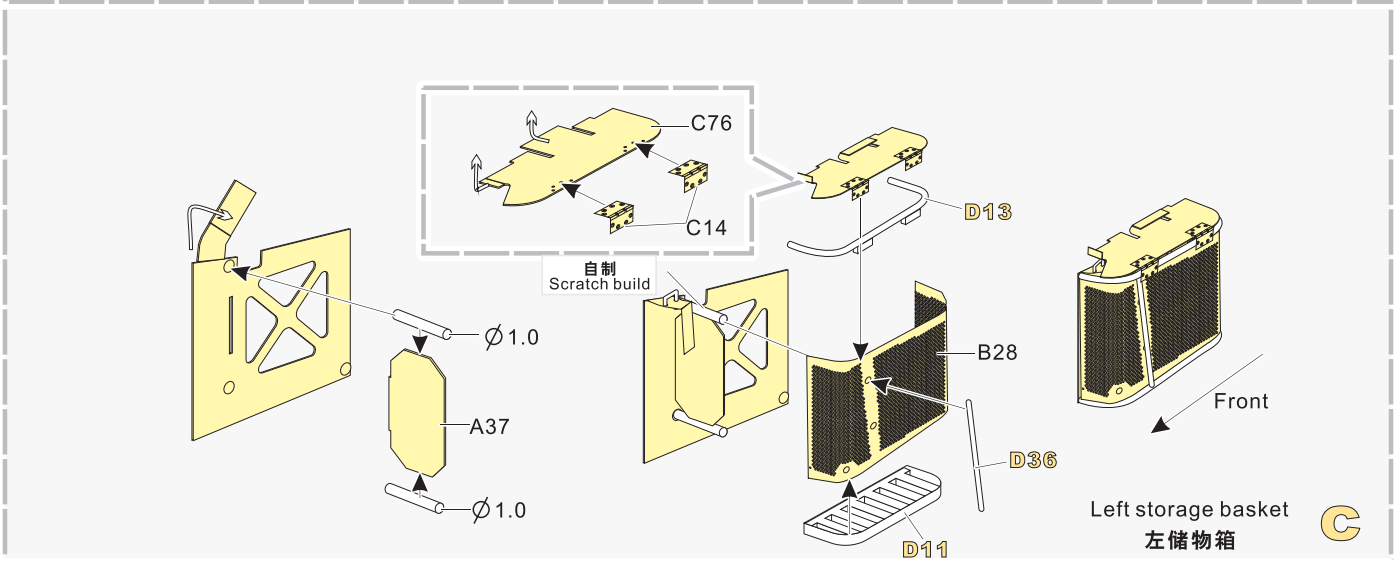

1/35 MILITARY MINIATURE VEHICLE UPGRADE SERIES PE35859