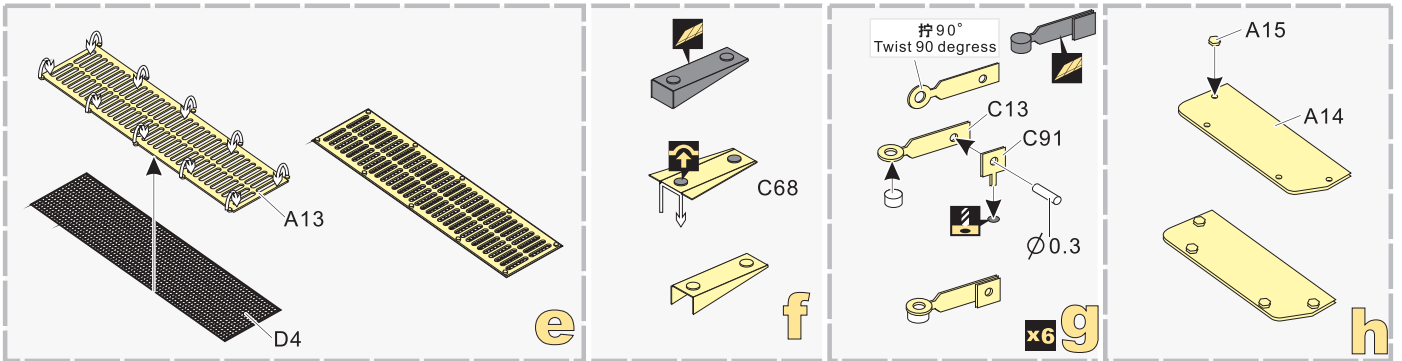

1/35 MILITARY MINIATURE VEHICLE UPGRADE SERIES PE35859