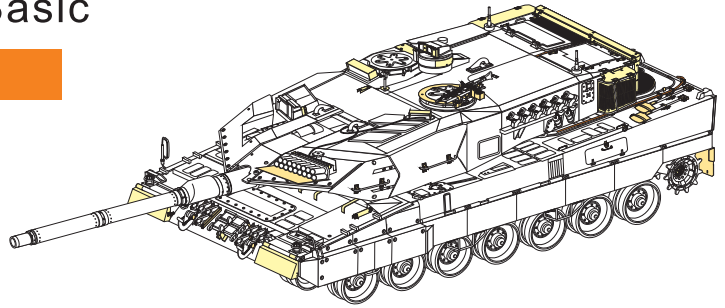

1/35 MILITARY MINIATURE VEHICLE UPGRADE SERIES PE35859

Modern German Leopard 2A7 Basic

现代德军豹2A7基本改造件

[For MENG TS 35-027]

推荐使用工具 RECOMMENDED TOOLS

VOYAGERMODEL® 无微不至 极尽享受

Recommended item

PE 35774	Modern German Leopard 2A4 Basic
PE 35775	Modern German Leopard 2A5 VER. 2.0 Basic
PE 35776	Modern German Leopard 2A6 Basic
VBS0513	Modern German Rh-M-120 L/55 120mm Gun Barrel (Leopard2A7 used)
VBS0199	Modern German Rh-M-120 L/55 120mm Gun Barrel (Leopard2A6used)

VOYAGERMODEL® 无微不至 极尽享受

Recommended item

VBS 0196	Modern German Rh-M-120 L/44 120mm Gun Barrel (Leopard2A4used)
VBS 0200	Modern German Rh-M-120 L/44 120mm Gun Barrel (Leopard2A5used)
BR 35024	Modern German Leopard 2A4 Lenses and taillights
BR 35217	Modern German Leopard 2A7 Lenses and taillights