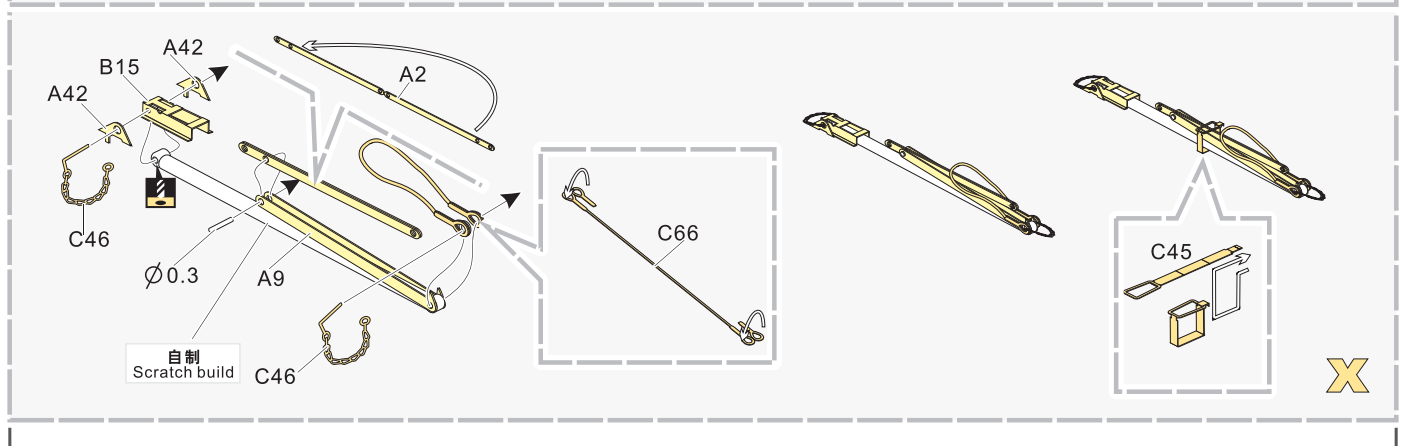

1/35 MILITARY MINIATURE VEHICLE UPGRADE SERIES PE35859

1/35 MILITARY MINIATURE VEHICLE UPGRADE SERIES PE35859

1/35 MILITARY MINIATURE VEHICLE UPGRADE SERIES PE35859

漏喷板使用说明:
Instruction:

未上色零件
Unpainted part