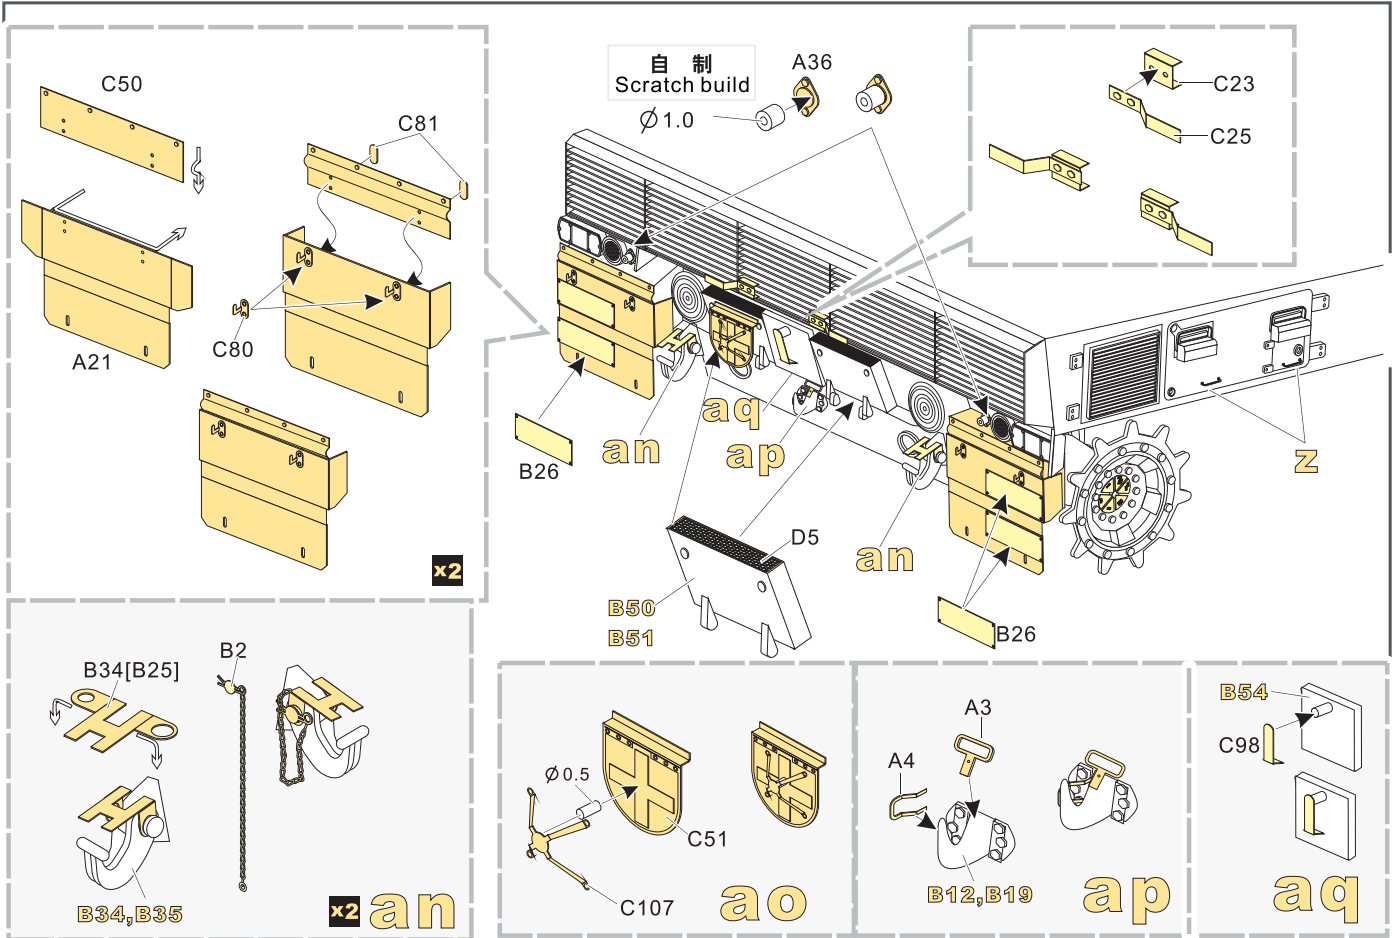

喷橡胶黑
spray tyre black

使用遮喷板为轮毂
喷上所需要的颜色
use template to paint
required hub colour

1/35 MILITARY MINIATURE VEHICLE UPGRADE SERIES PE35859

1/35 MILITARY MINIATURE VEHICLE UPGRADE SERIES PE35859

**VOYAGER
MODEL**