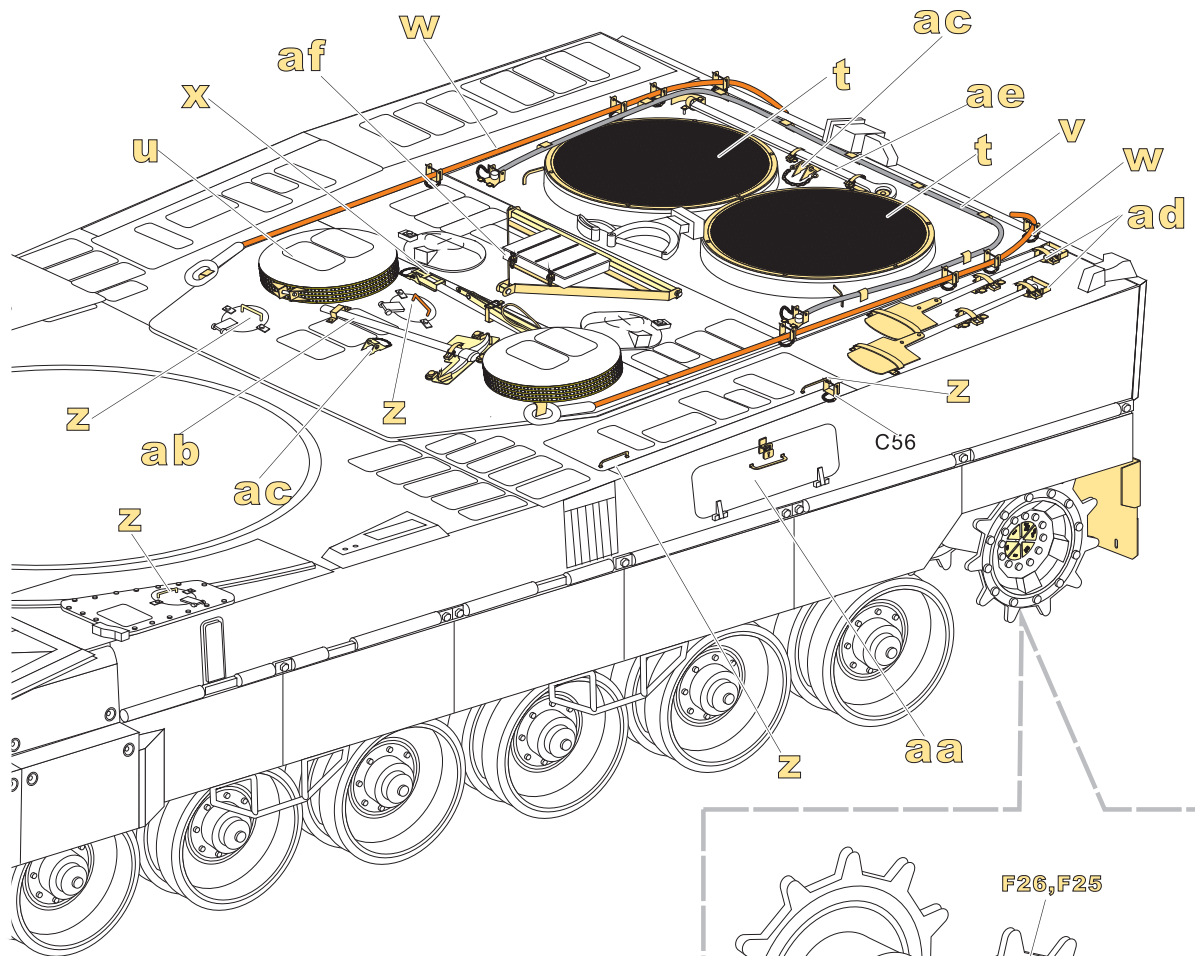

1/35 MILITARY MINIATURE VEHICLE UPGRADE SERIES PE35859

1/35 MILITARY MINIATURE VEHICLE UPGRADE SERIES PE35859

1/35 MILITARY MINIATURE VEHICLE UPGRADE SERIES PE35859

漏喷板使用说明:
Instruction:

未上色零件
Unpainted part