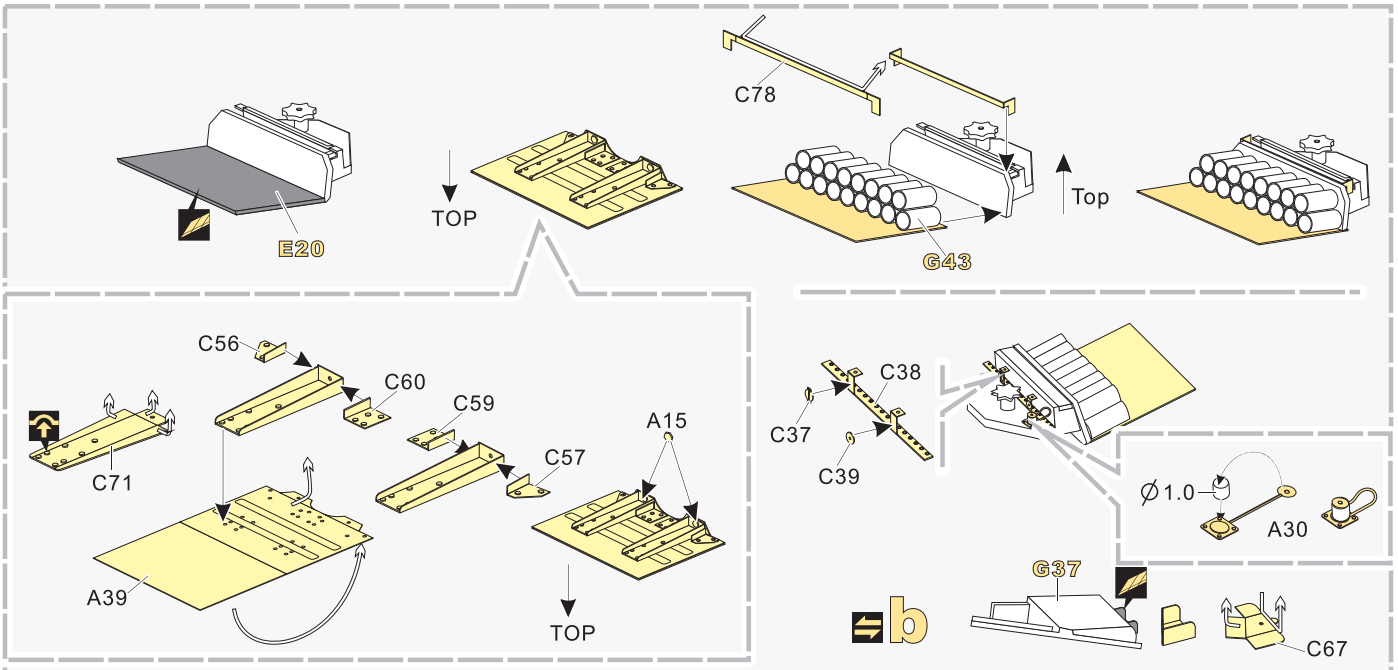

1/35 MILITARY MINIATURE VEHICLE UPGRADE SERIES PE35859