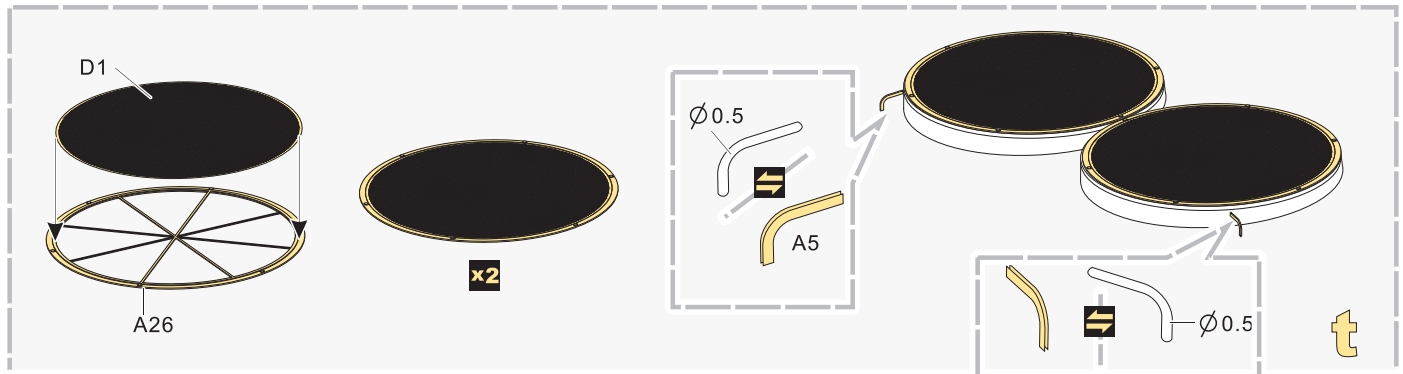

1/35 MILITARY MINIATURE VEHICLE UPGRADE SERIES PE35859

1/35 MILITARY MINIATURE VEHICLE UPGRADE SERIES PE35859

推荐 VBS0513
VOYAGERMODEL VBS0513
Recommended

1/35 MILITARY MINIATURE VEHICLE UPGRADE SERIES PE35859

1/35 MILITARY MINIATURE VEHICLE UPGRADE SERIES PE35859

1/35 MILITARY MINIATURE VEHICLE UPGRADE SERIES PE35859

1/35 MILITARY MINIATURE VEHICLE UPGRADE SERIES PE35859

漏喷板使用说明:
Instruction:

未上色零件
Unpainted part

喷橡胶黑
spray tyre black

使用遮喷板为轮毂
喷上所需要的颜色
use template to paint
required hub colour

1/35 MILITARY MINIATURE VEHICLE UPGRADE SERIES PE35859

1/35 MILITARY MINIATURE VEHICLE UPGRADE SERIES PE35859

**VOYAGER
MODEL**