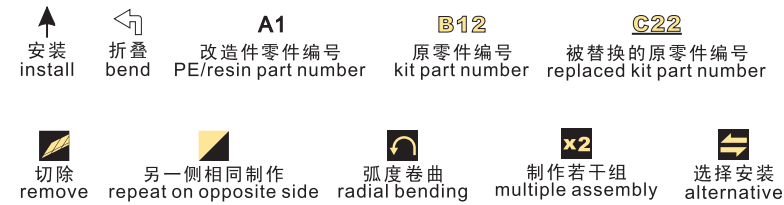

1/35 MILITARY MINIATURE VEHICLE UPGRADE SERIES PE35859

Modern German Leopard 2A7 Basic

现代德军豹2A7基本改造件

[For MENG TS 35-027]

推荐使用工具 RECOMMENDED TOOLS

VOYAGERMODEL® 无微不至 极尽享受

Recommended item

PE 35774	Modern German Leopard 2A4 Basic
PE 35775	Modern German Leopard 2A5 VER. 2.0 Basic
PE 35776	Modern German Leopard 2A6 Basic
VBS0513	Modern German Rh-M-120 L/55 120mm Gun Barrel (Leopard2A7 used)
VBS0199	Modern German Rh-M-120 L/55 120mm Gun Barrel (Leopard2A6used)

VOYAGERMODEL® 无微不至 极尽享受

Recommended item

VBS 0196	Modern German Rh-M-120 L/44 120mm Gun Barrel (Leopard2A4used)
VBS 0200	Modern German Rh-M-120 L/44 120mm Gun Barrel (Leopard2A5used)
BR 35024	Modern German Leopard 2A4 Lenses and taillights
BR 35217	Modern German Leopard 2A7 Lenses and taillights