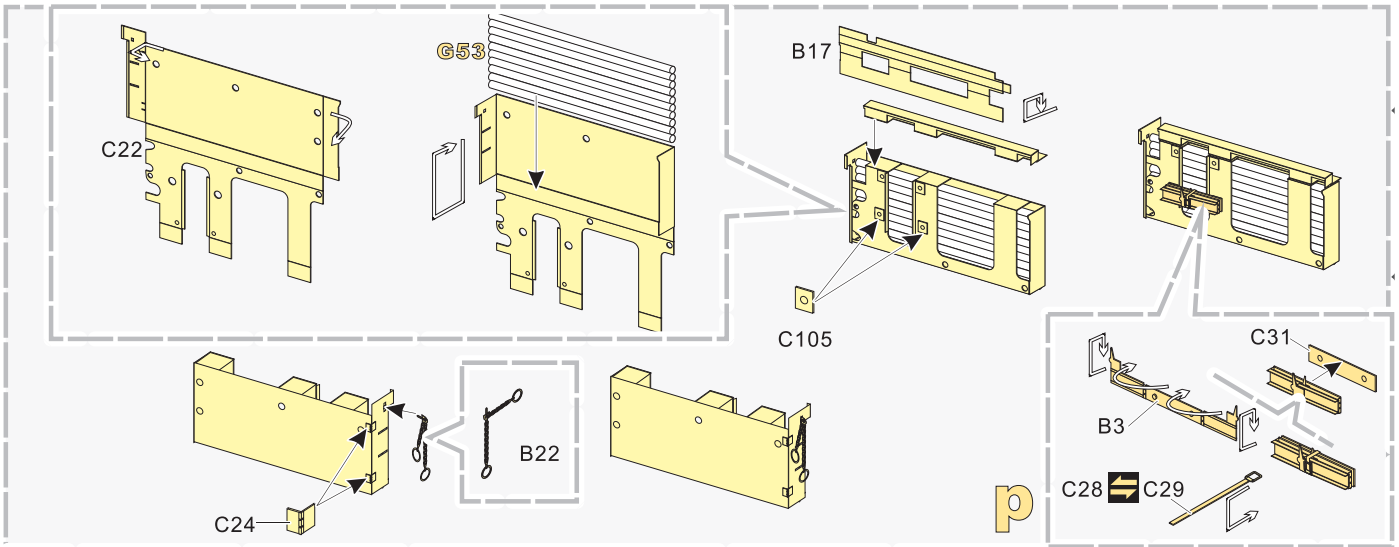

1/35 MILITARY MINIATURE VEHICLE UPGRADE SERIES PE35859

1/35 MILITARY MINIATURE VEHICLE UPGRADE SERIES PE35859

1/35 MILITARY MINIATURE VEHICLE UPGRADE SERIES PE35859

漏喷板使用说明:
Instruction:

未上色零件
Unpainted part