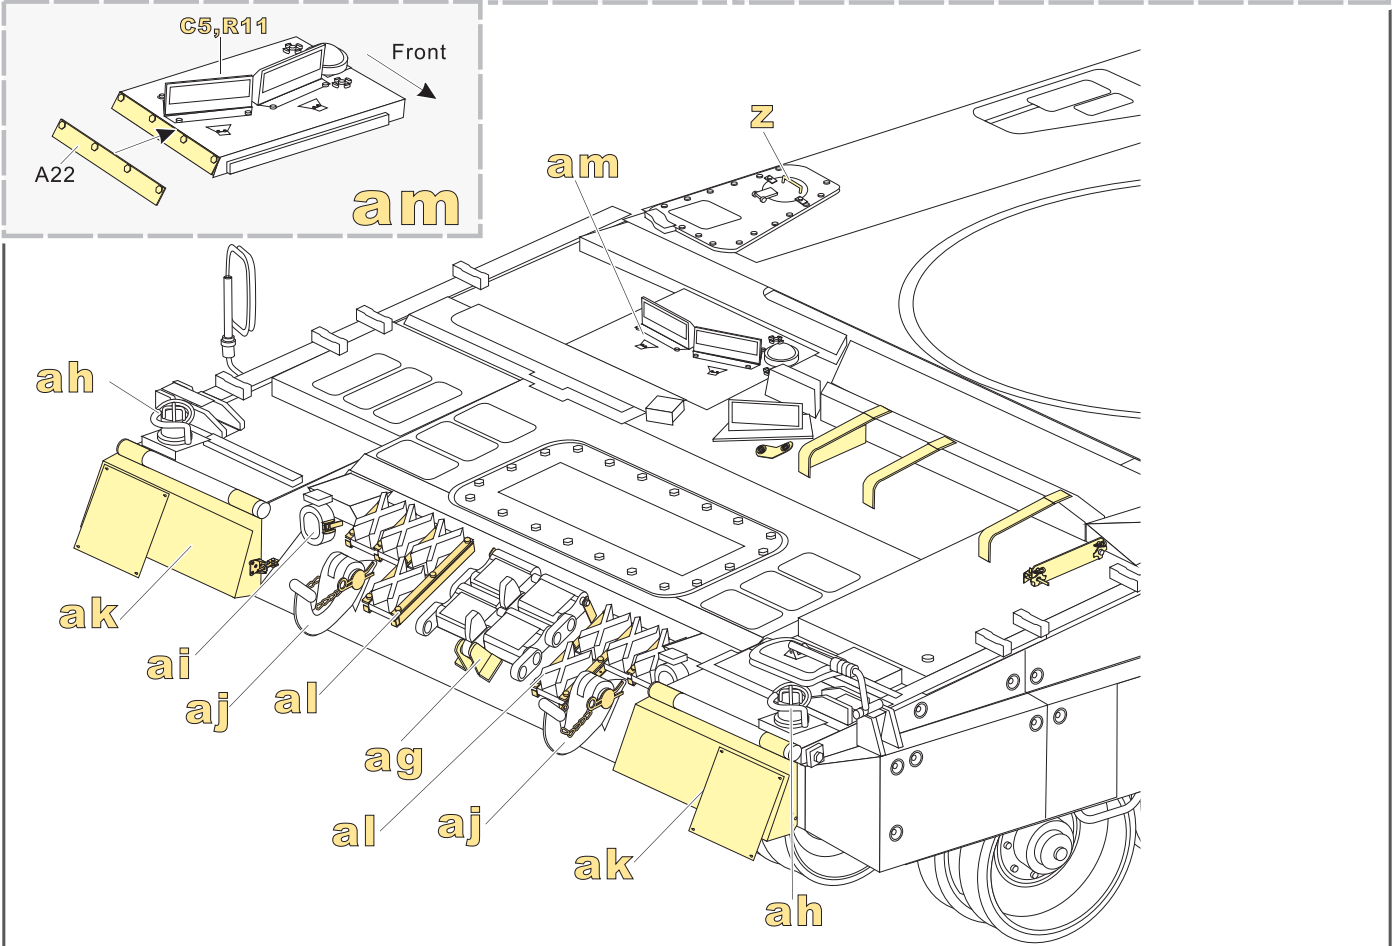

1/35 MILITARY MINIATURE VEHICLE UPGRADE SERIES PE35859