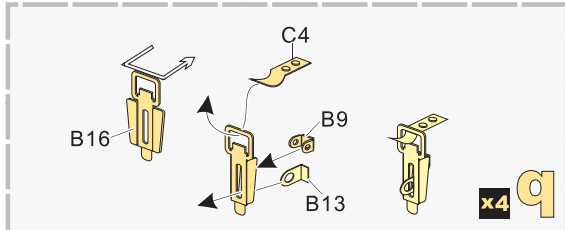

1/35 MILITARY MINIATURE VEHICLE UPGRADE SERIES PE35859

1/35 MILITARY MINIATURE VEHICLE UPGRADE SERIES PE35859

推荐 VBS0513
VOYAGERMODEL VBS0513
Recommended

1/35 MILITARY MINIATURE VEHICLE UPGRADE SERIES PE35859