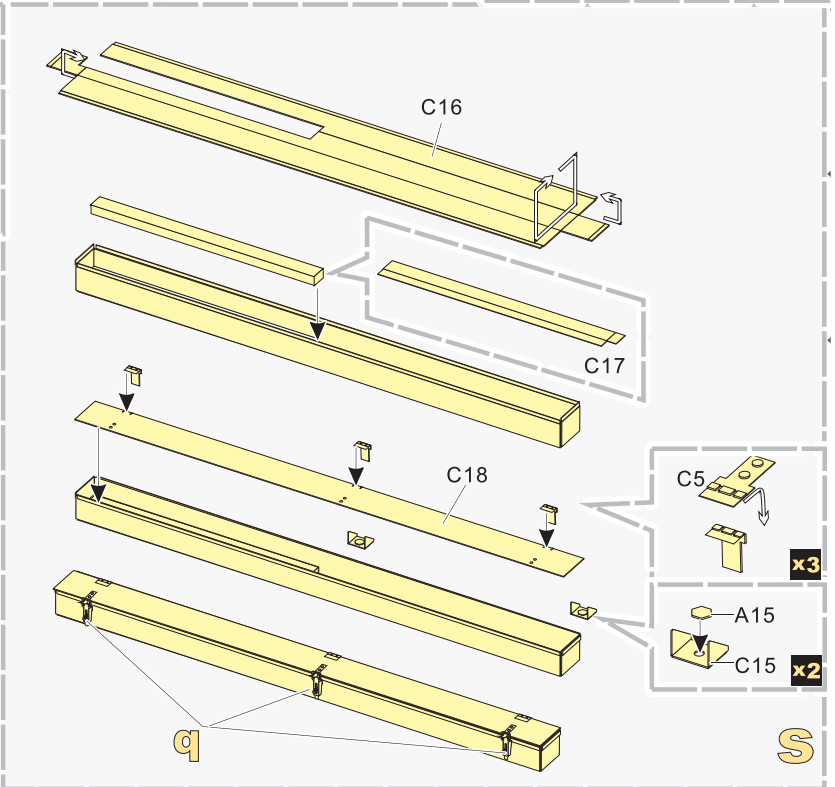

1/35 MILITARY MINIATURE VEHICLE UPGRADE SERIES PE35859

1/35 MILITARY MINIATURE VEHICLE UPGRADE SERIES PE35859

1/35 MILITARY MINIATURE VEHICLE UPGRADE SERIES PE35859

漏喷板使用说明:
Instruction:

未上色零件
Unpainted part