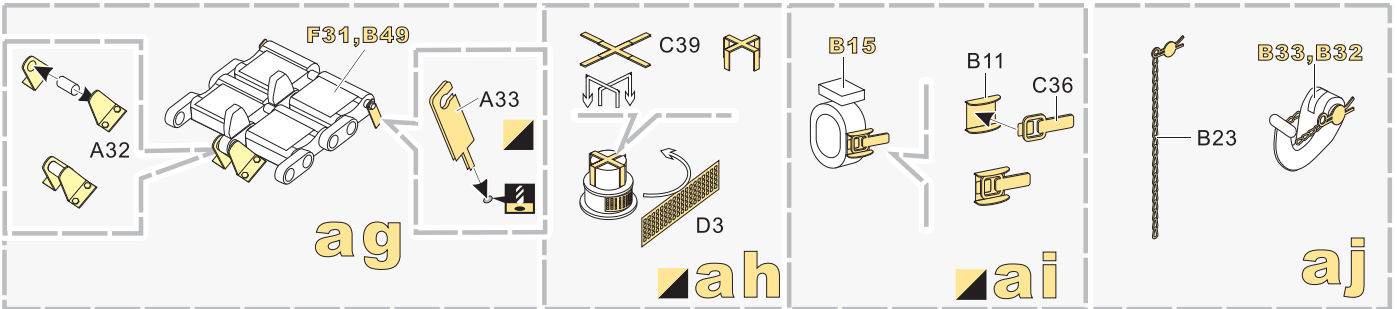

1/35 MILITARY MINIATURE VEHICLE UPGRADE SERIES PE35859