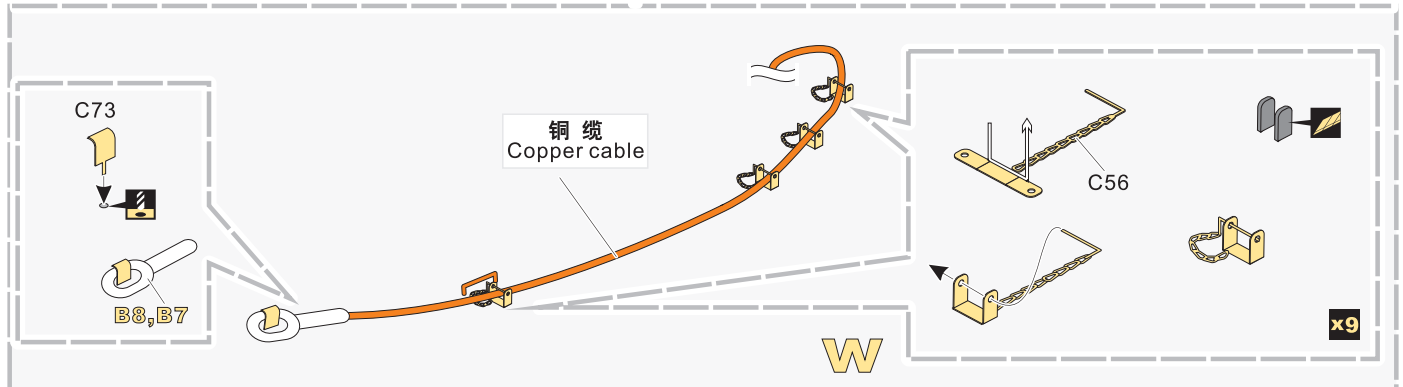

1/35 MILITARY MINIATURE VEHICLE UPGRADE SERIES PE35859

1/35 MILITARY MINIATURE VEHICLE UPGRADE SERIES PE35859

1/35 MILITARY MINIATURE VEHICLE UPGRADE SERIES PE35859

漏喷板使用说明:
Instruction:

未上色零件
Unpainted part