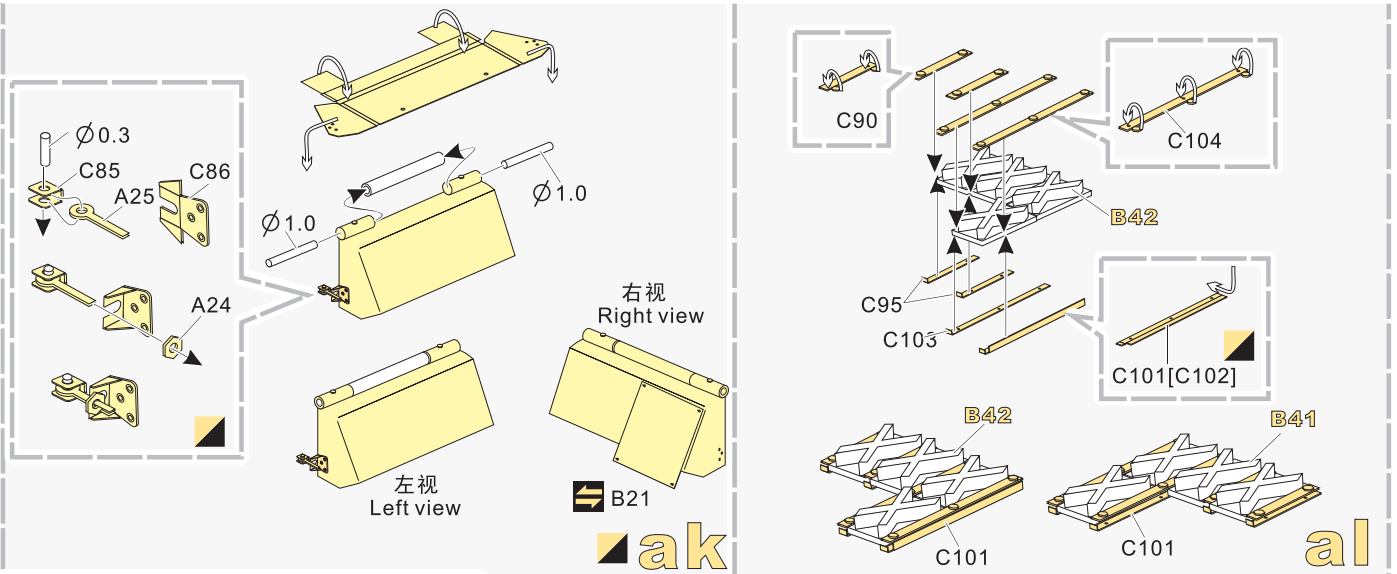

1/35 MILITARY MINIATURE VEHICLE UPGRADE SERIES PE35859