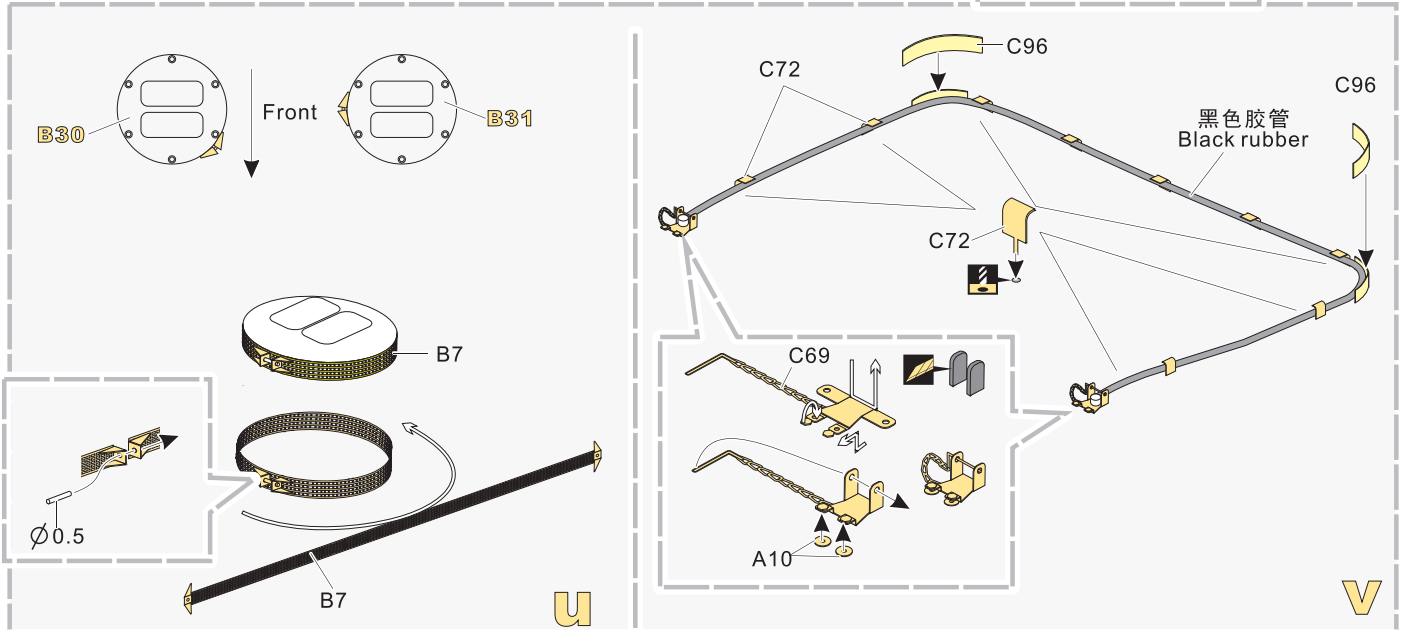

1/35 MILITARY MINIATURE VEHICLE UPGRADE SERIES PE35859

1/35 MILITARY MINIATURE VEHICLE UPGRADE SERIES PE35859

1/35 MILITARY MINIATURE VEHICLE UPGRADE SERIES PE35859

漏喷板使用说明:
Instruction:

未上色零件
Unpainted part