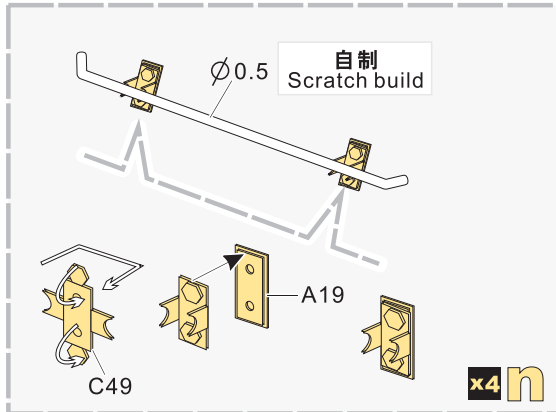

推荐 VBS0513
VOYAGERMODEL VBS0513
Recommended