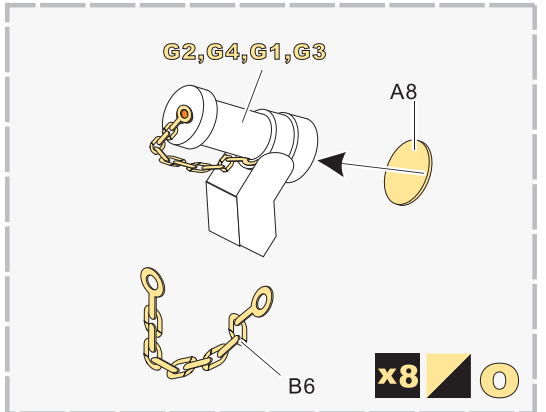

推荐 VBS0513
VOYAGERMODEL VBS0513
Recommended