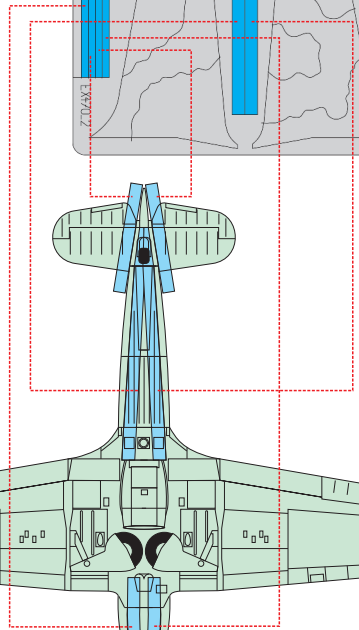

eduard
MASK

EX 470

Hurricane camo scheme A

The die-cut mask for accurate camouflage painting of the
Airfix A05127 scale 1/48 KIT

NOTE:
INSTAL EXHAUST ON PAINTED KIT

STEP 1

STEP 3

STEP 2

STEP 4

RELATED PRODUCTS

EX 468

FE 726

49 726

48 852