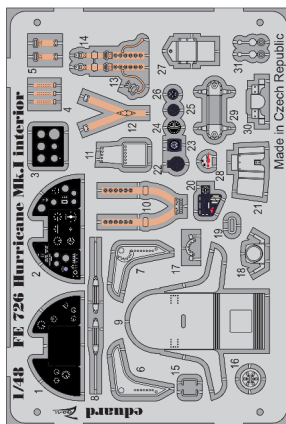

eduard
MASK

EX 470

Hurricane camo scheme A

The die-cut mask for accurate camouflage painting of the
Airfix A05127 scale 1/48 KIT

NOTE:
INSTAL EXHAUST ON PAINTED KIT

STEP 1

STEP 3

STEP 2

STEP 4

RELATED PRODUCTS

EX 468

FE 726

49 726

48 852