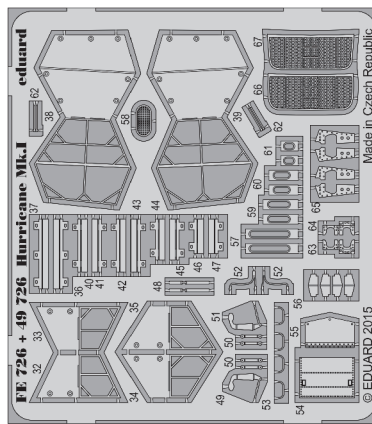

eduard
MASK

EX 470

Hurricane camo scheme A

The die-cut mask for accurate camouflage painting of the
Airfix A05127 scale 1/48 KIT

NOTE:
INSTAL EXHAUST ON PAINTED KIT

STEP 1

STEP 3

STEP 2

STEP 4

RELATED PRODUCTS

EX 468

FE 726

49 726

48 852