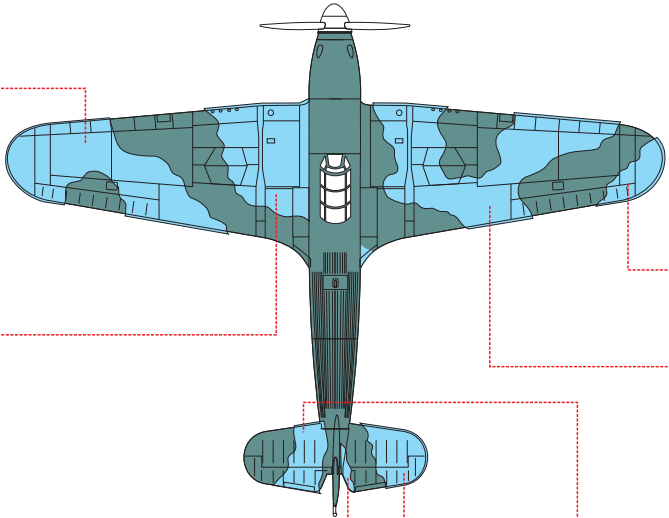

eduard
MASK

EX 470

Hurricane camo scheme A

The die-cut mask for accurate camouflage painting of the
Airfix A05127 scale 1/48 KIT

NOTE:
INSTAL EXHAUST ON PAINTED KIT

STEP 1

STEP 3

STEP 2

STEP 4

RELATED PRODUCTS

EX 468

FE 726

49 726

48 852