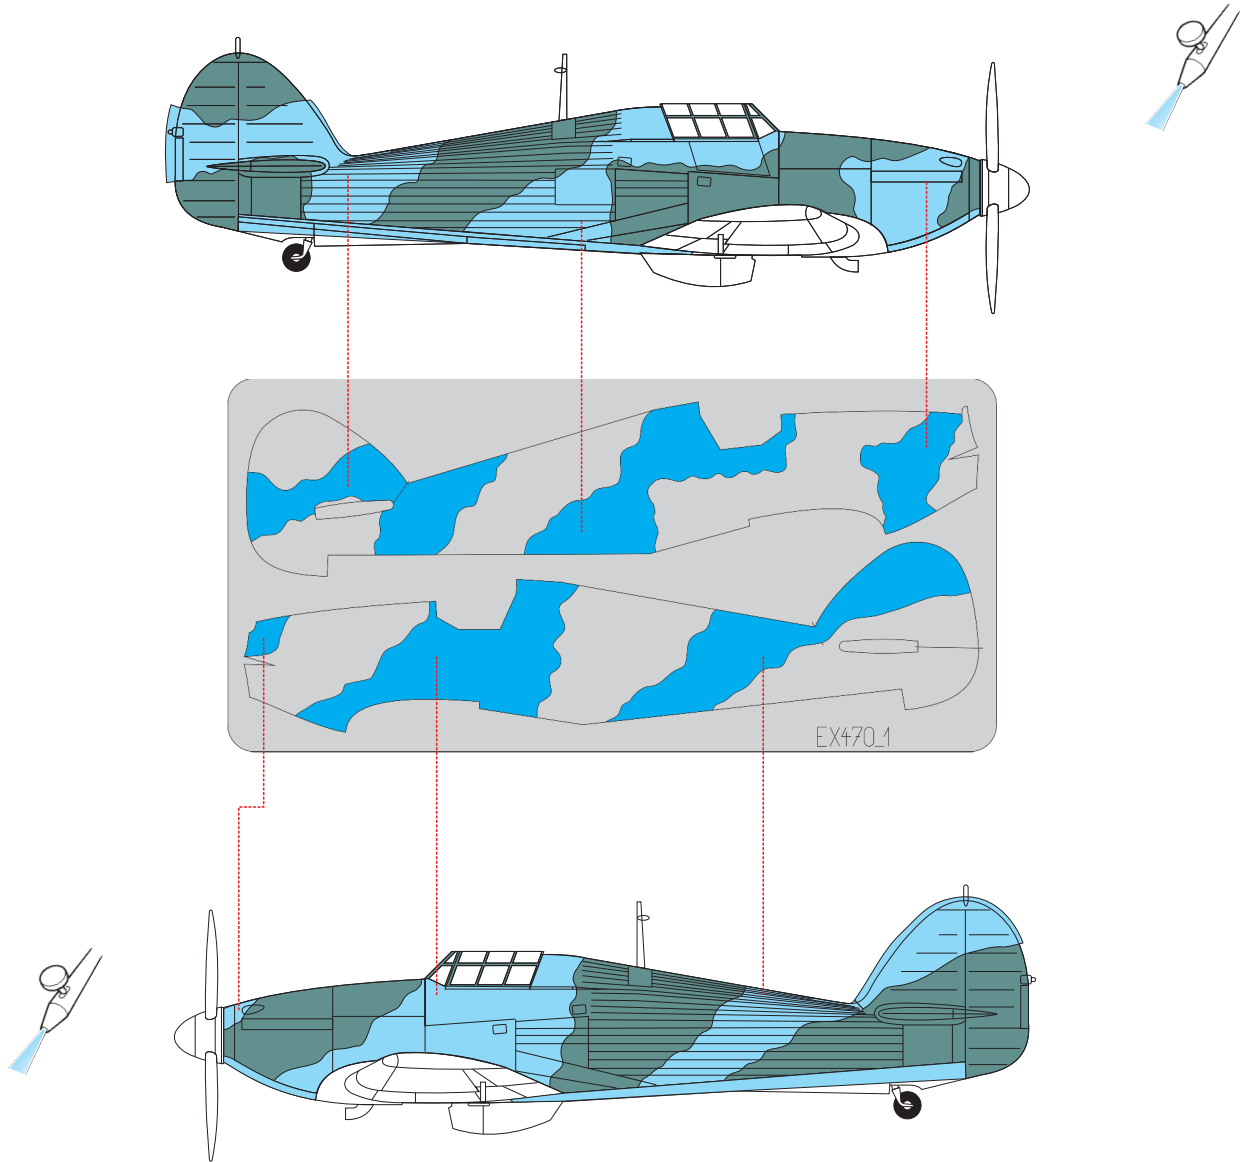

eduard
MASK

EX 470

Hurricane camo scheme A

The die-cut mask for accurate camouflage painting of the
Airfix A05127 scale 1/48 KIT

NOTE:
INSTAL EXHAUST ON PAINTED KIT

STEP 1

STEP 3

STEP 2

STEP 4

RELATED PRODUCTS

EX 468

FE 726

49 726

48 852