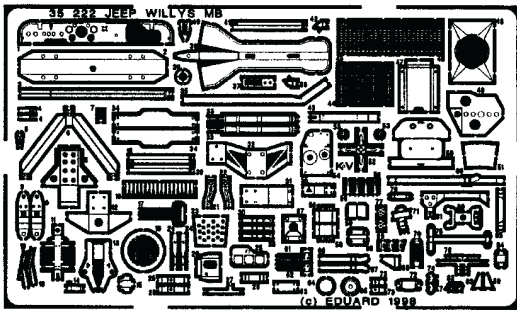

JEEP WILLYS MB

1/35 scale detail set for Revell kit

35 222

35 222

-  OPPOSITE SIDE
-  REMOVE
-  REPLACE
-  GRIND