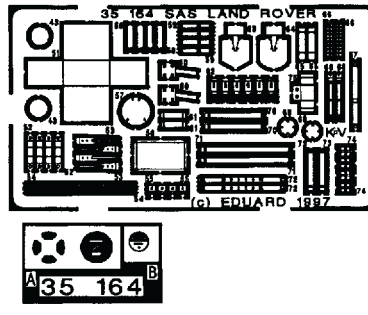

SAS Land Rover

1/35 scale detail set for Tamiya kit

35 164

-  OPPOSITE SIDE
-  REMOVE
-  REPLACE