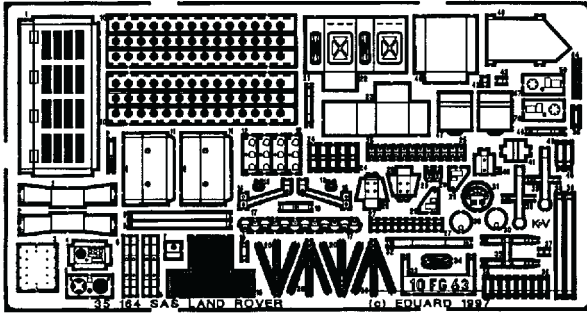

SAS Land Rover

1/35 scale detail set for Tamiya kit

35 164

-  OPPOSITE SIDE
-  REMOVE
-  REPLACE