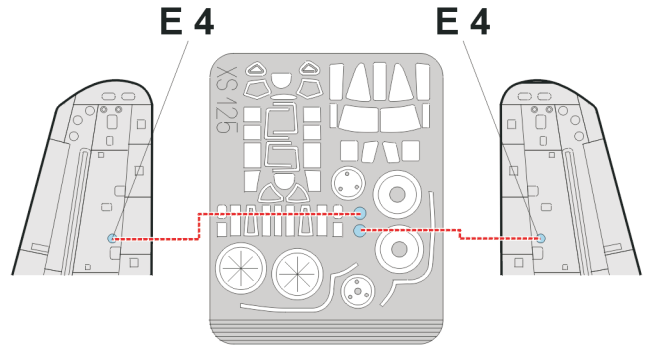

7.)

8.)

INTERIOR COLOR

9.)

CAMOUFLAGE COLOR

LIQUID MASK

E 1

1.)

2.)

C 27

C 27

D 8

2x

D 9

LIQUID MASK

REFERENCES: Sqadron/Signal Publ.:In action #1106 - Black Widow