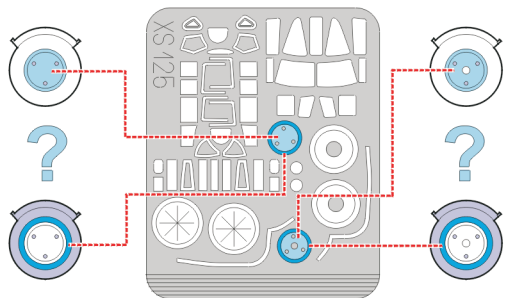

INTERIOR COLOR

9.)

CAMOUFLAGE COLOR

LIQUID MASK

E 1

1.)

2.)

C 27

C 27

D 8

2x

D 9

LIQUID MASK

REFERENCES: Sqadron/Signal Publ.:In action #1106 - Black Widow