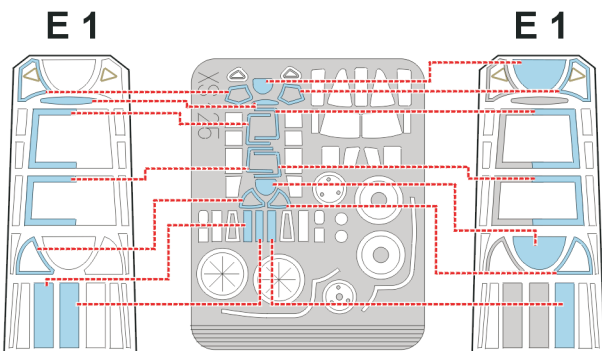

eduard
Express Mask

XS 125

P-61 A Black Widow

The die-cut mask for accurate canopy frame painting of the
Dragon 1/72 KIT

LIQUID MASK

1.)

2.)

3.)

INTERIOR COLOR

4.)

CAMOUFLAGE COLOR

LIQUID MASK

5.)

6.)