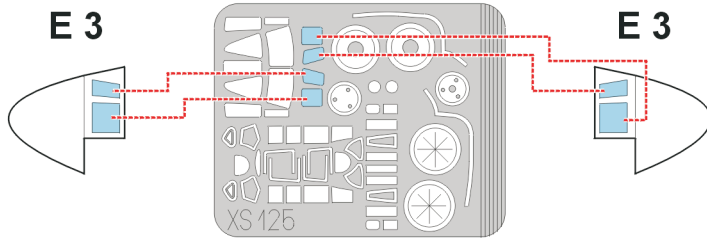

eduard
Express Mask

XS 125

P-61 A Black Widow

The die-cut mask for accurate canopy frame painting of the
Dragon 1/72 KIT

LIQUID MASK

1.)

2.)

3.)