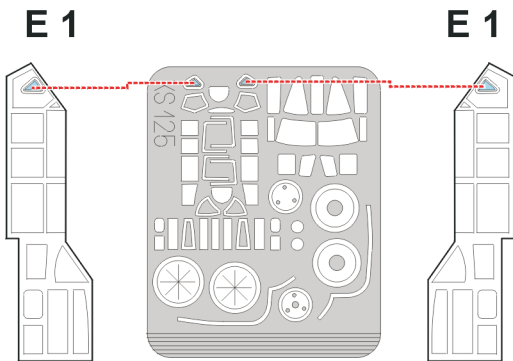

eduard
Express Mask

XS 125

P-61 A Black Widow

The die-cut mask for accurate canopy frame painting of the
Dragon 1/72 KIT

LIQUID MASK

1.)

2.)

3.)