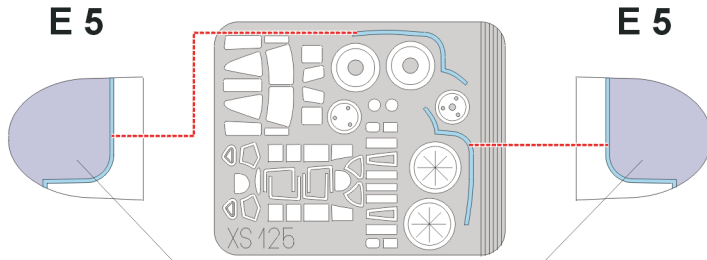

eduard
Express Mask

XS 125

P-61 A Black Widow

The die-cut mask for accurate canopy frame painting of the
Dragon 1/72 KIT

LIQUID MASK

1.)

2.)

3.)