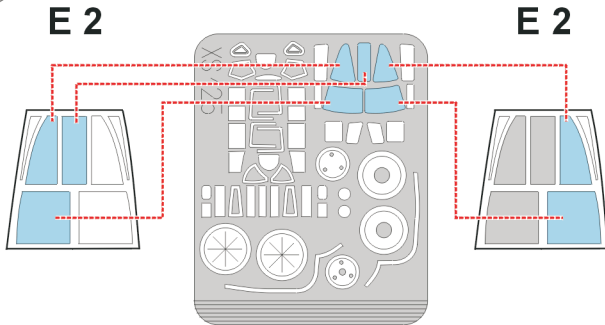

eduard
Express Mask

XS 125

P-61 A Black Widow

The die-cut mask for accurate canopy frame painting of the
Dragon 1/72 KIT

LIQUID MASK

1.)

2.)

3.)

INTERIOR COLOR

9.)

CAMOUFLAGE COLOR

LIQUID MASK

E 1

1.)

2.)

C 27

C 27

D 8

2x

D 9

LIQUID MASK

REFERENCES: Sqadron/Signal Publ.:In action #1106 - Black Widow