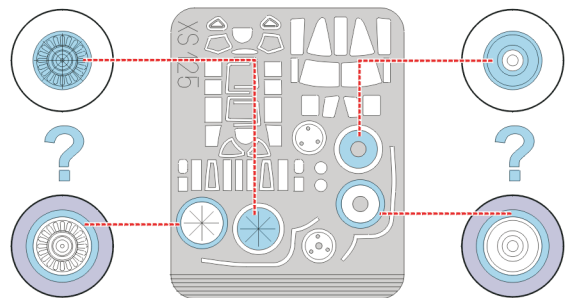

eduard
Express Mask

XS 125

P-61 A Black Widow

The die-cut mask for accurate canopy frame painting of the
Dragon 1/72 KIT

LIQUID MASK

1.)

2.)

3.)

INTERIOR COLOR

9.)

CAMOUFLAGE COLOR

LIQUID MASK

E 1

1.)

2.)

C 27

C 27

D 8

2x

D 9

LIQUID MASK

REFERENCES: Sqadron/Signal Publ.:In action #1106 - Black Widow