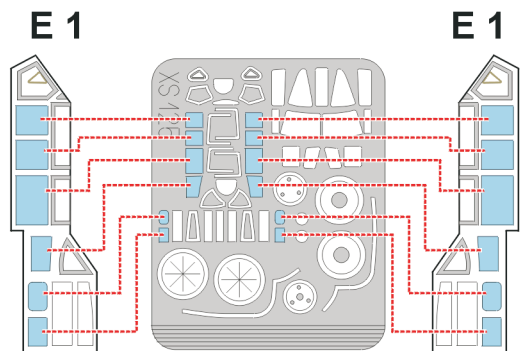

eduard
Express Mask

XS 125

P-61 A Black Widow

The die-cut mask for accurate canopy frame painting of the
Dragon 1/72 KIT

LIQUID MASK

1.)

2.)

3.)

INTERIOR COLOR

4.)

CAMOUFLAGE COLOR

LIQUID MASK

5.)

6.)