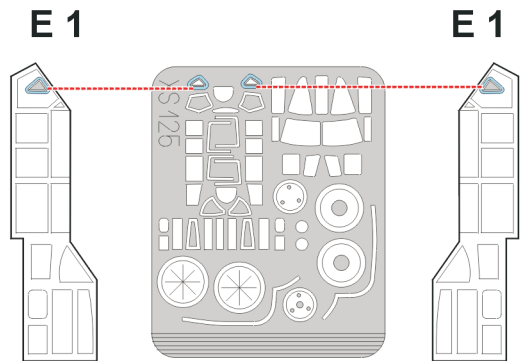

eduard
Express Mask

XS 125

P-61 A Black Widow

The die-cut mask for accurate canopy frame painting of the
Dragon 1/72 KIT

LIQUID MASK

1.)

2.)

3.)