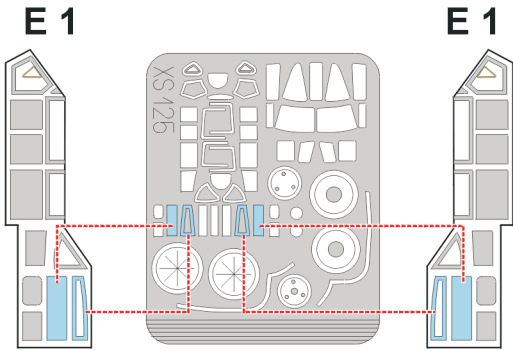

7.)

8.)

INTERIOR COLOR

9.)

CAMOUFLAGE COLOR

LIQUID MASK

E 1

1.)

2.)

C 27

C 27

D 8

2x

D 9

LIQUID MASK

REFERENCES: Sqadron/Signal Publ.:In action #1106 - Black Widow