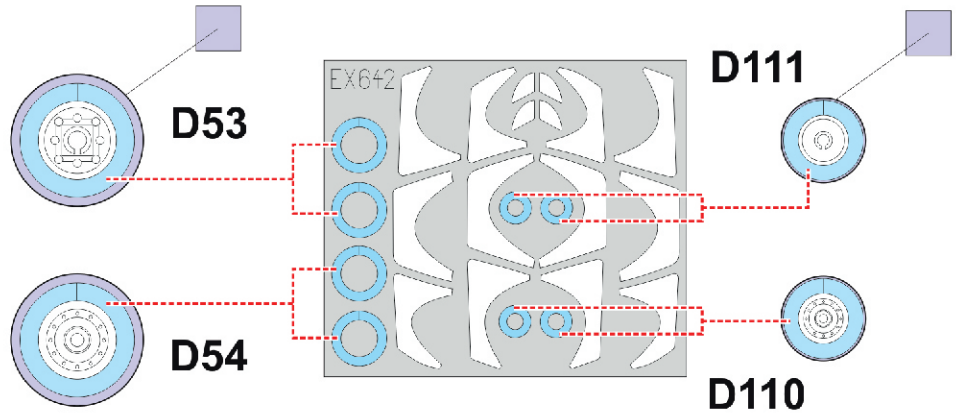

# Rafale C TFace

**EX 642**

for kit **REVELL**

scale **1/48**