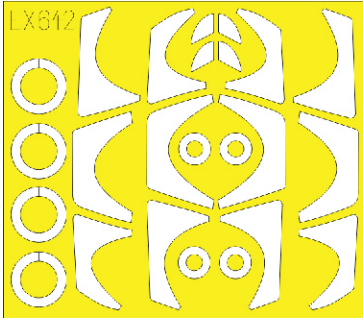

# Rafale C TFace

**EX 642**

for kit **REVELL**

scale **1/48**