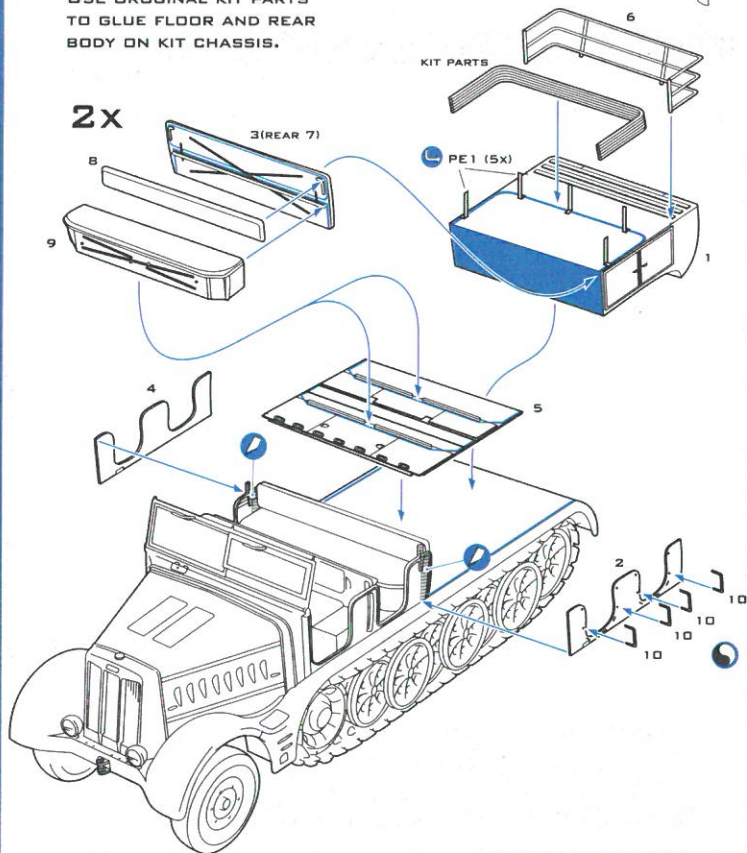

MODELCHOICE.NET

ORDER & BUY DIRECTLY FROM MANUFACTURERS

CUT OFF

BEND

OPTION

SYMETRICAL ASSEMBLY

DRILL

FOLLOW PRIVATE VINSON AND HIS HELPFUL HINTS.

RECOMMENDED ADHESIVE : CYANOACRYLATE

USE ORIGINAL KIT PARTS
TO GLUE FLOOR AND REAR
BODY ON KIT CHASSIS.

PRINTED IN CZECH REPUBLIC.