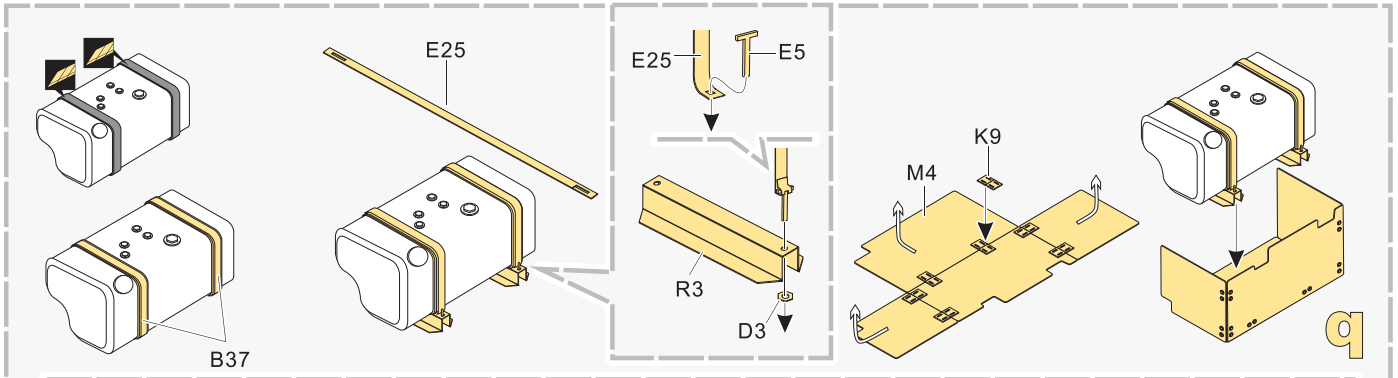

1/35 MILITARY MINIATURE VEHICLE UPGRADE SERIES PE35588