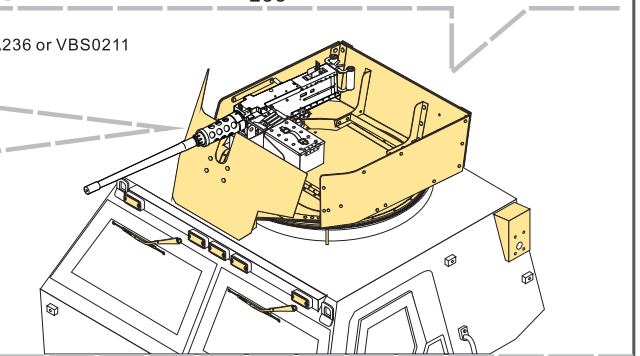

1/35 MILITARY MINIATURE VEHICLE UPGRADE SERIES PE35588