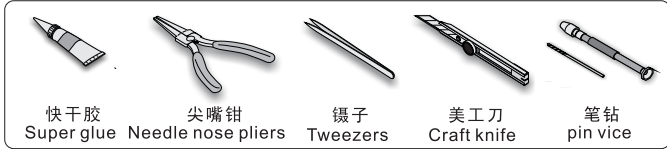

1/35 MILITARY MINIATURE VEHICLE UPGRADE SERIES PE35588

Modern US M1083 FMTV [Armor CaB] Basic

现代美军 M1083轻型战术卡车(装甲驾驶室)基本件

[For TRUMPETER]

■ 推荐使用工具 RECOMMENDED TOOLS

- 安装
  install
- 折叠
  bend
- **A1**

  改造件零件编号
  PE/resin part number
- **B12**

  原零件编号
  kit part number
- **C22**

  被替换的原零件编号
  replaced kit part number
- 另一侧相同制作
  repeat on opposite side
- 切除
  remove
- 打磨
  grind off
- 弧度卷曲
  radial bending
- **x2**

  制作若干组
  multiple assembly
- 选择安装
  alternative
- 钻孔
  drill
- 用胶棒制作
  make from plastic rod

用尖端在凹槽处冲压
use penpoint to press on the dent

蚀刻片零件内侧面向上
Put the part upside down
用笔尖在凹槽处刺
Use penpoint to press on the dent