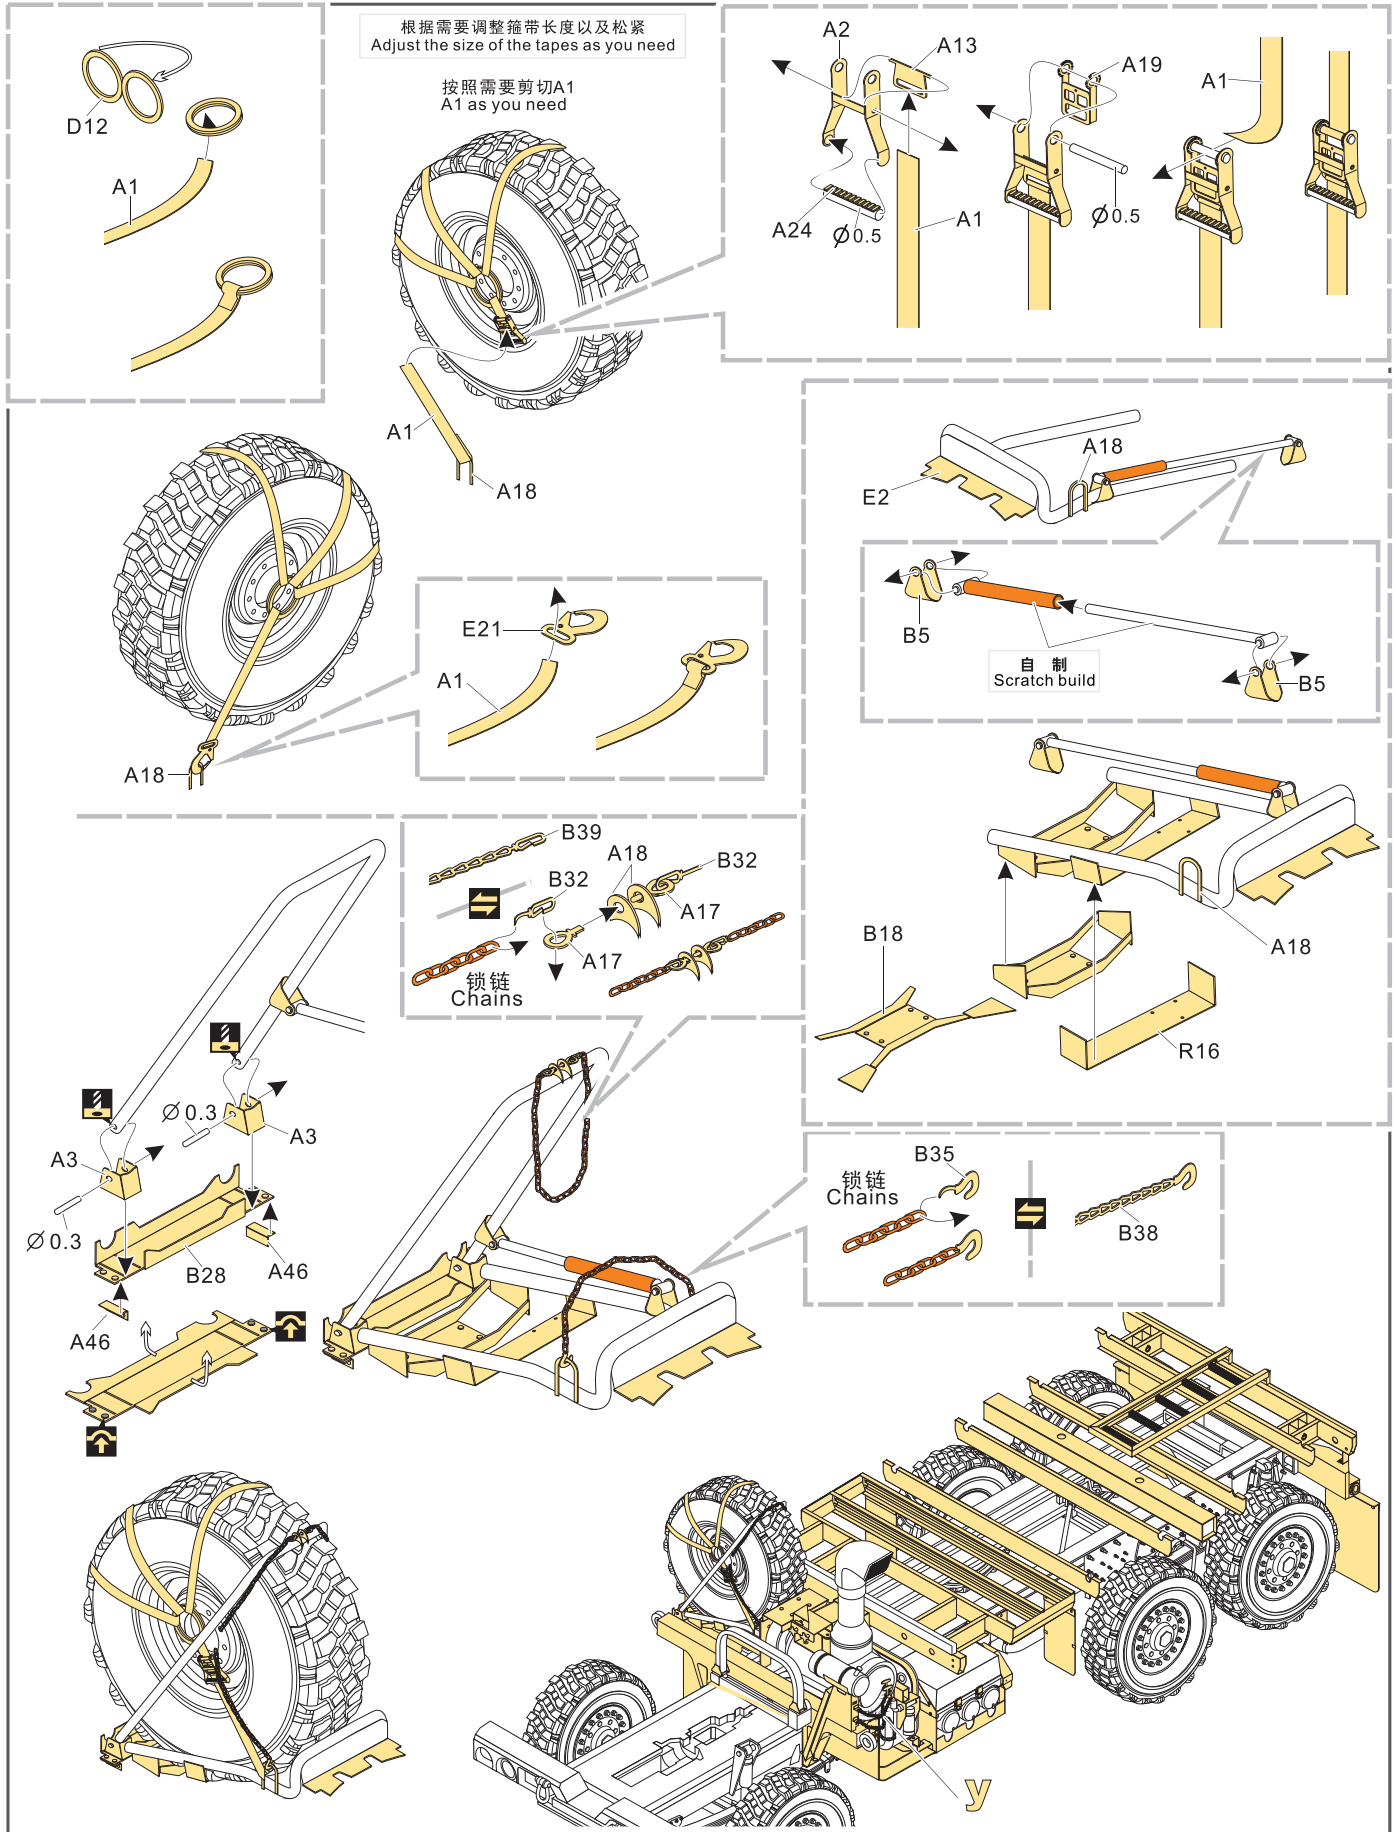

1/35 MILITARY MINIATURE VEHICLE UPGRADE SERIES PE35588