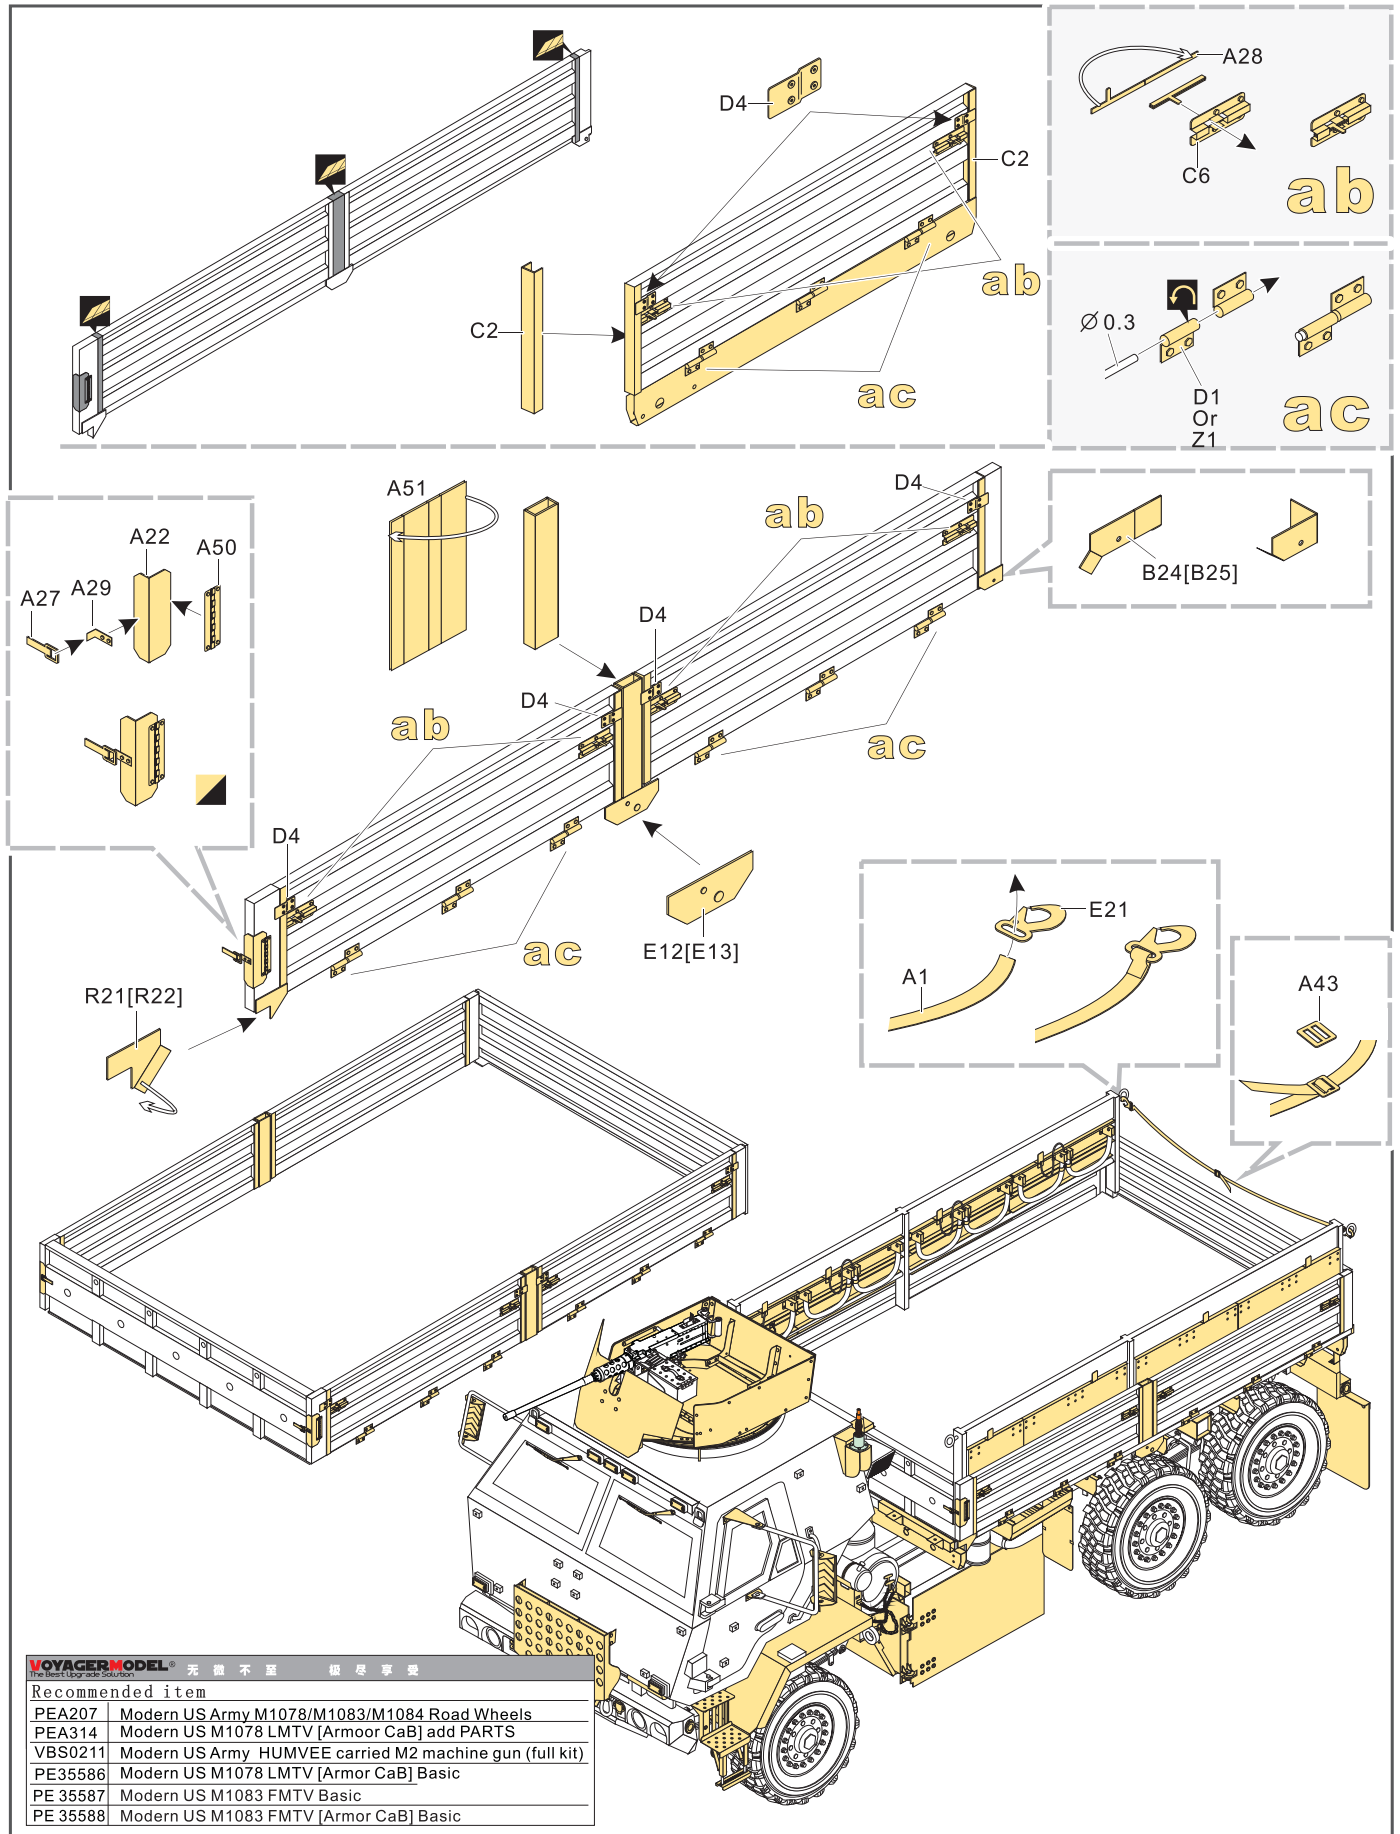

1/35 MILITARY MINIATURE VEHICLE UPGRADE SERIES PE35588

VOYAGERMODEL® 无微不至 极尽享受
The Best Upgrade Solution

Recommended item	
PEA207	Modern US Army M1078/M1083/M1084 Road Wheels
PEA314	Modern US M1078 LMTV [Armor CaB] add PARTS
VBS0211	Modern US Army HUMVEE carried M2 machine gun (full kit)
PE35586	Modern US M1078 LMTV [Armor CaB] Basic
PE 35587	Modern US M1083 FMTV Basic
PE 35588	Modern US M1083 FMTV [Armor CaB] Basic