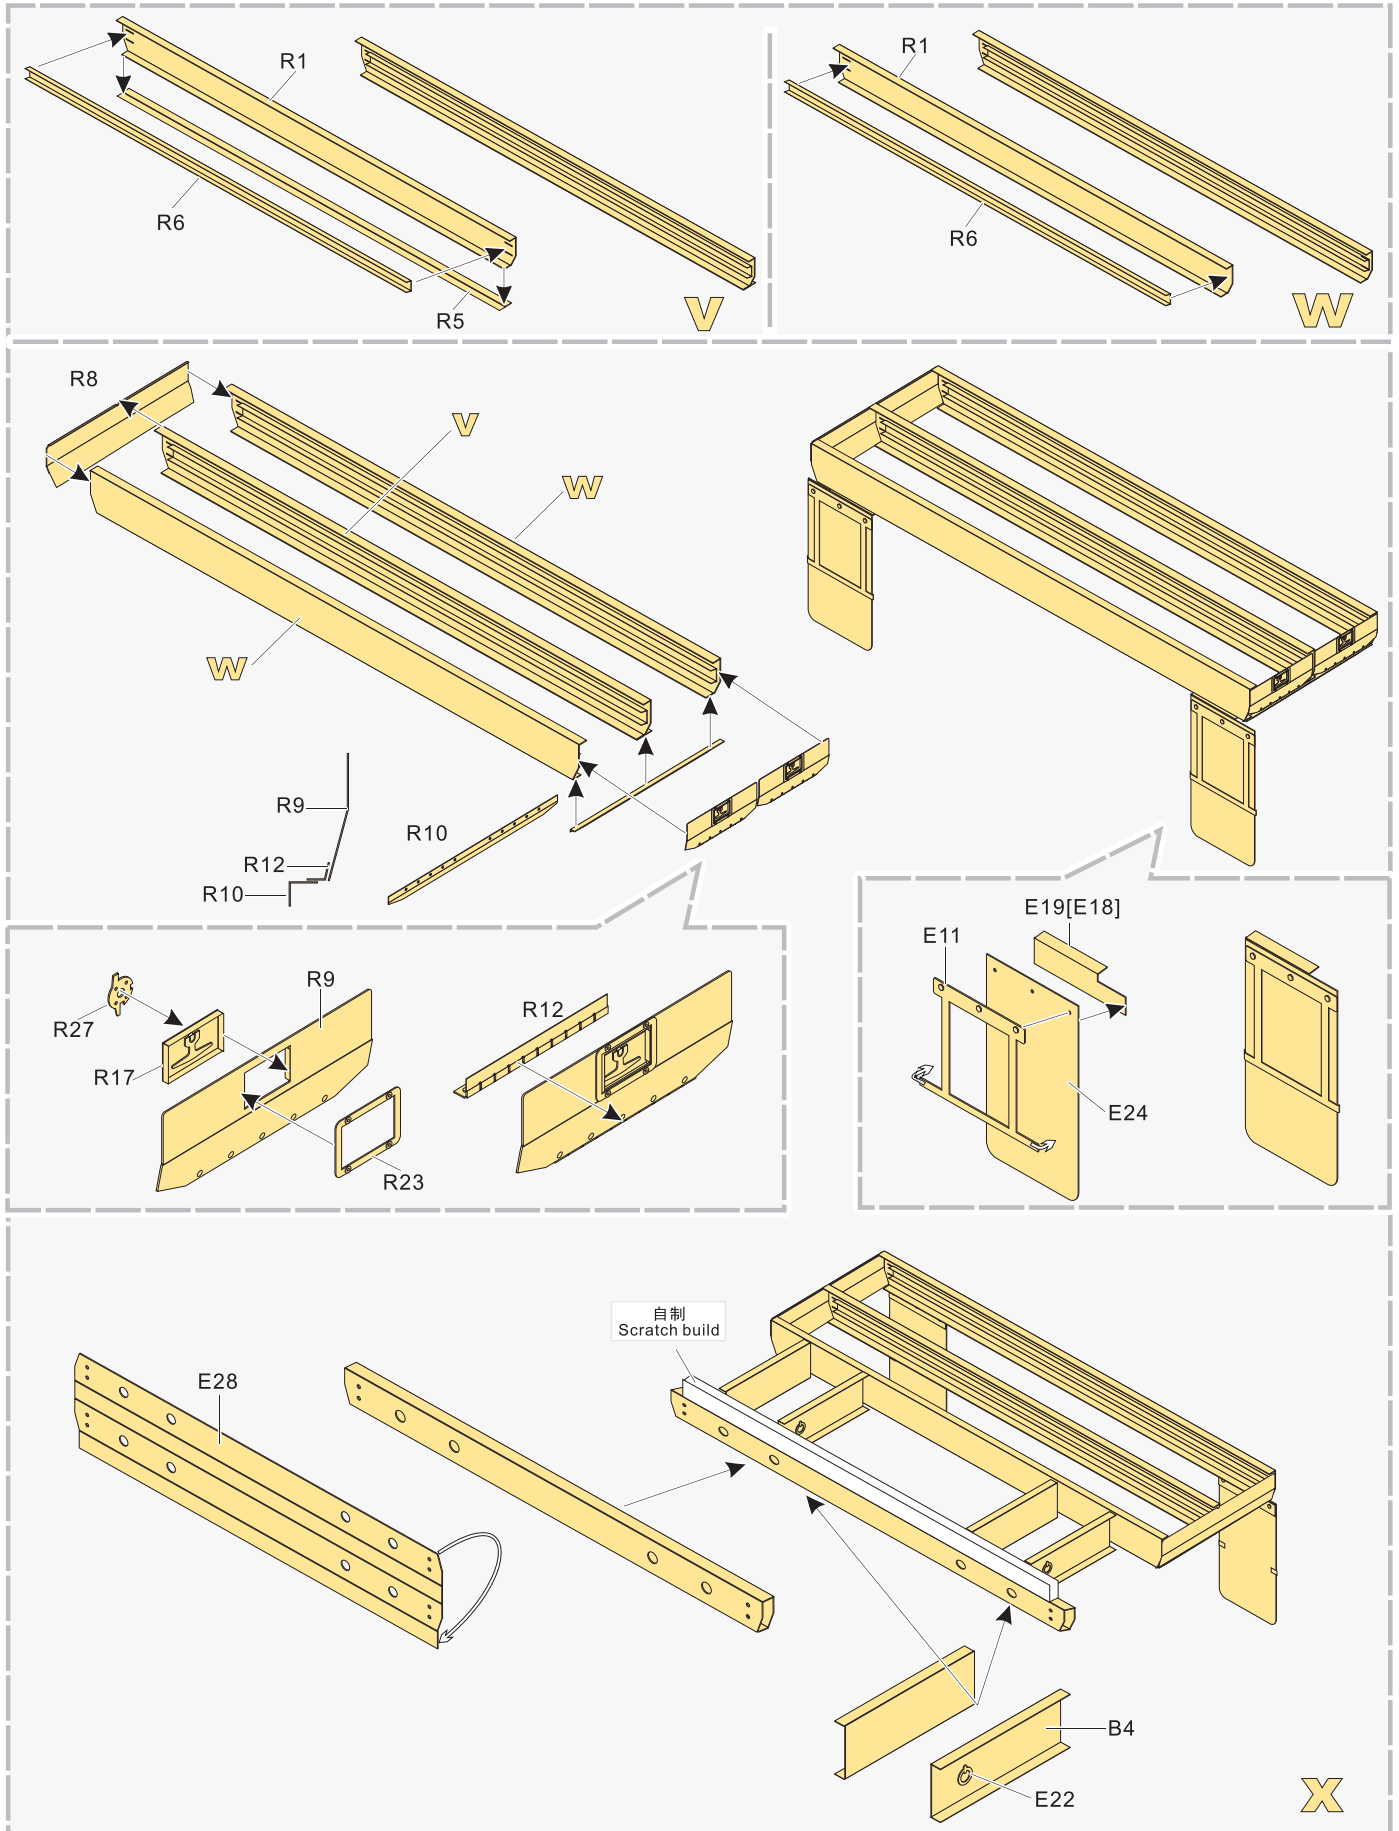

1/35 MILITARY MINIATURE VEHICLE UPGRADE SERIES PE35588