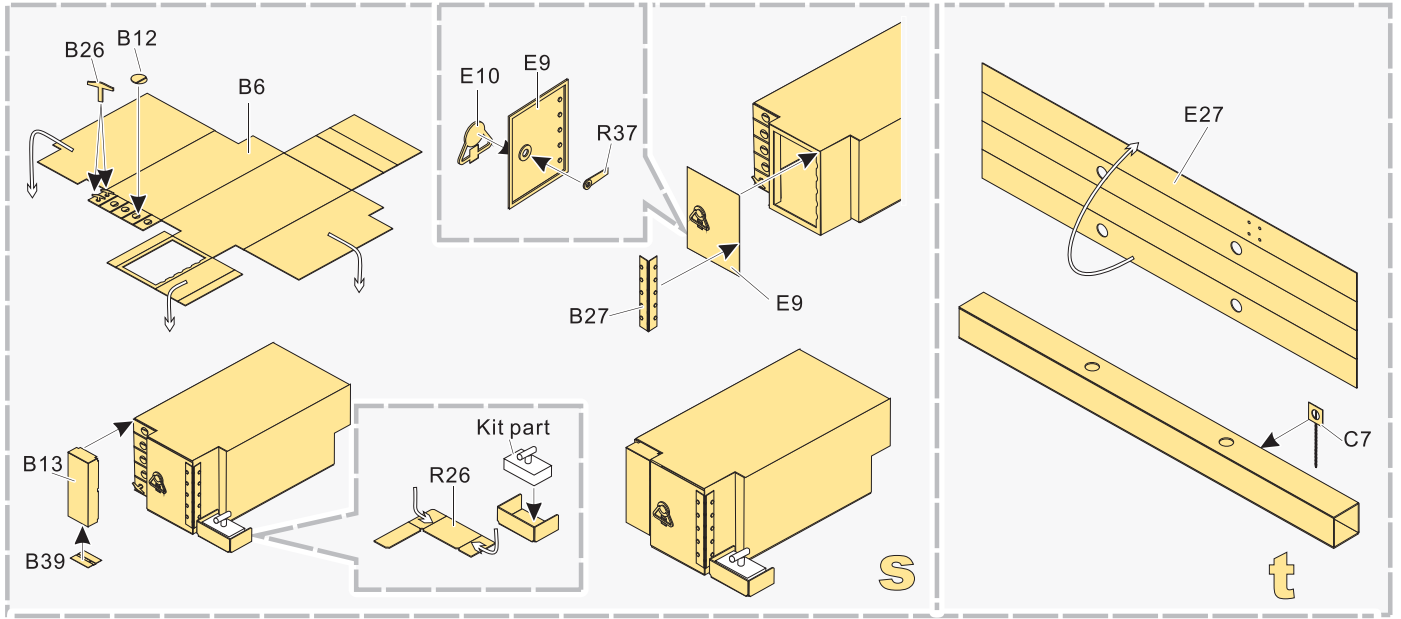

1/35 MILITARY MINIATURE VEHICLE UPGRADE SERIES PE35588