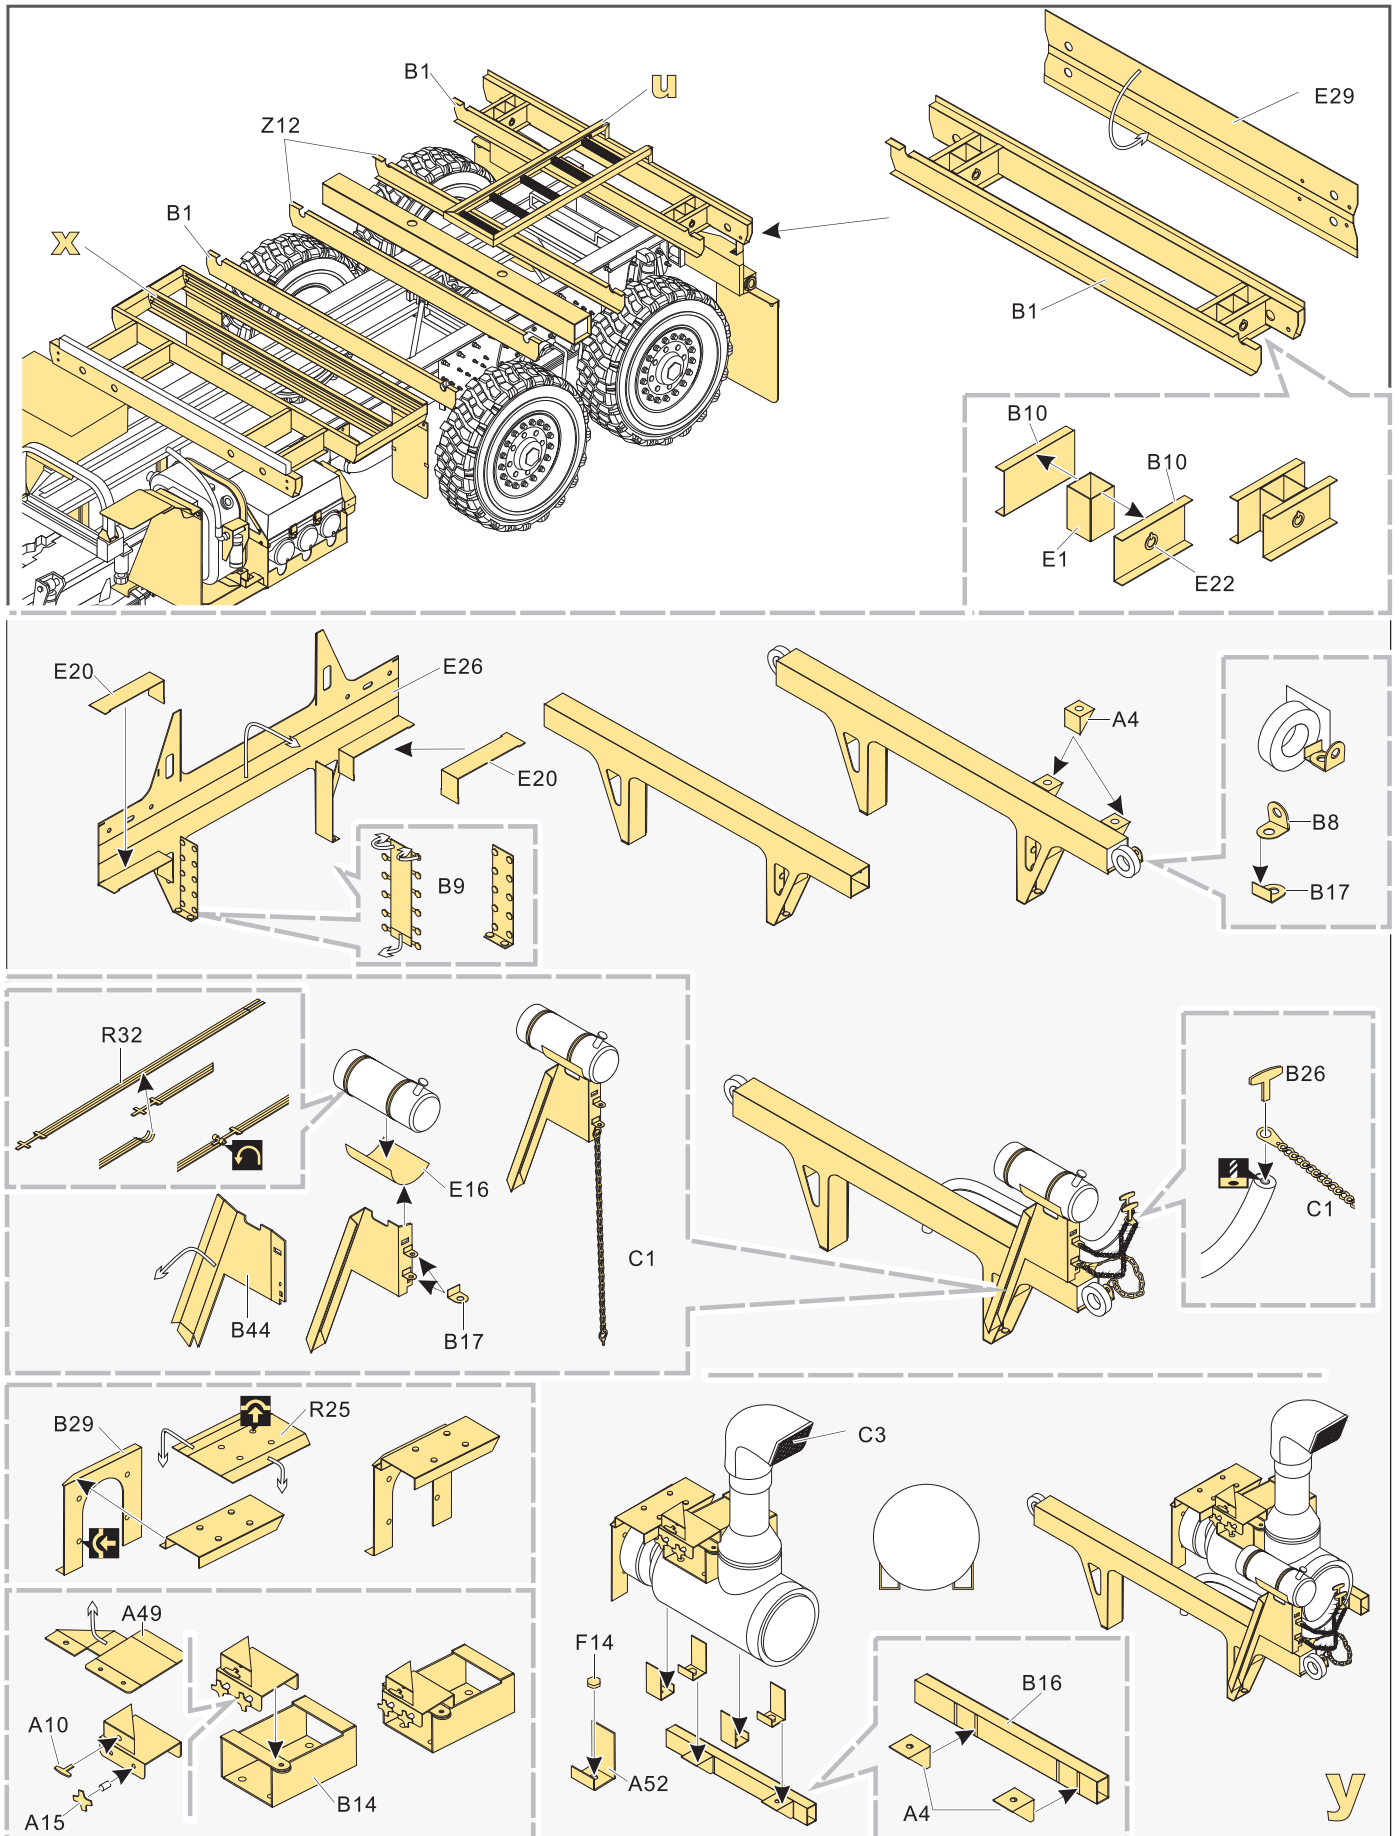

1/35 MILITARY MINIATURE VEHICLE UPGRADE SERIES PE35588