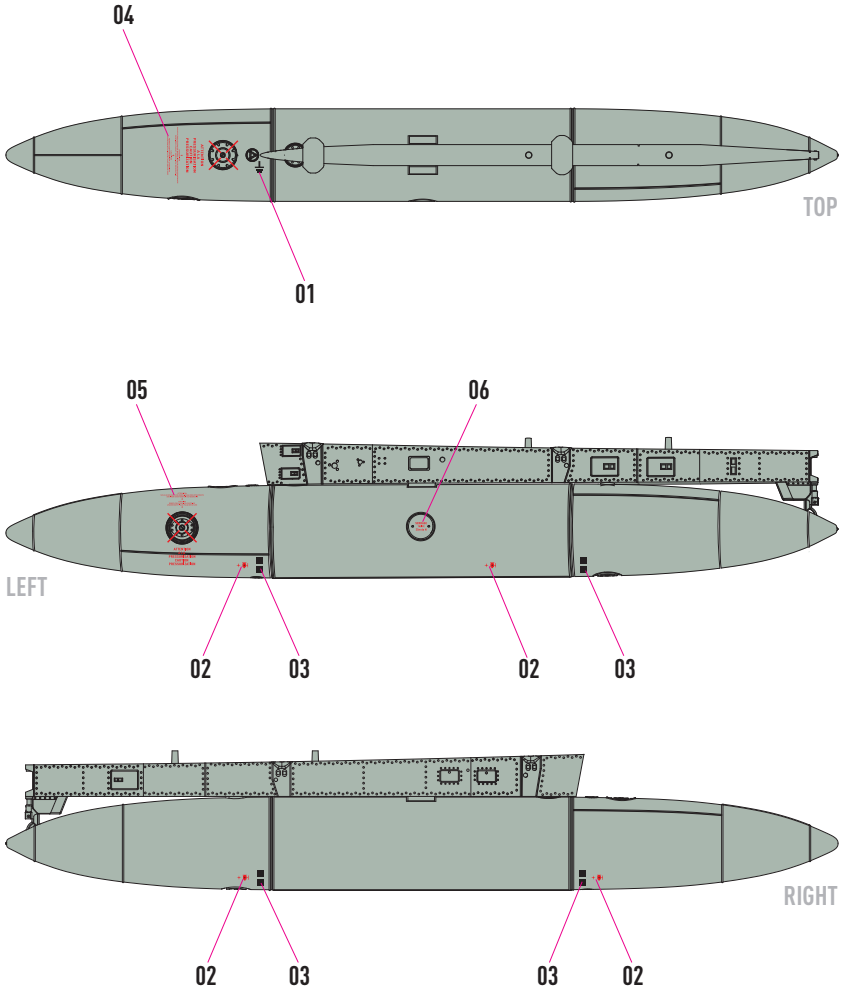

CUT

**PAINT FUEL TANK IN THE COLOR
OF THE AIRCRAFT**