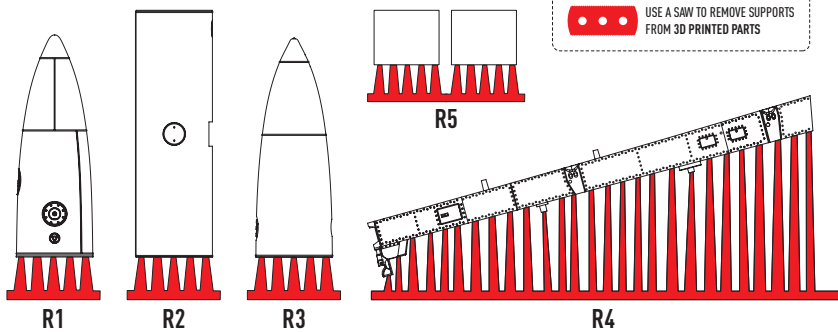

CUT

**PAINT FUEL TANK IN THE COLOR
OF THE AIRCRAFT**