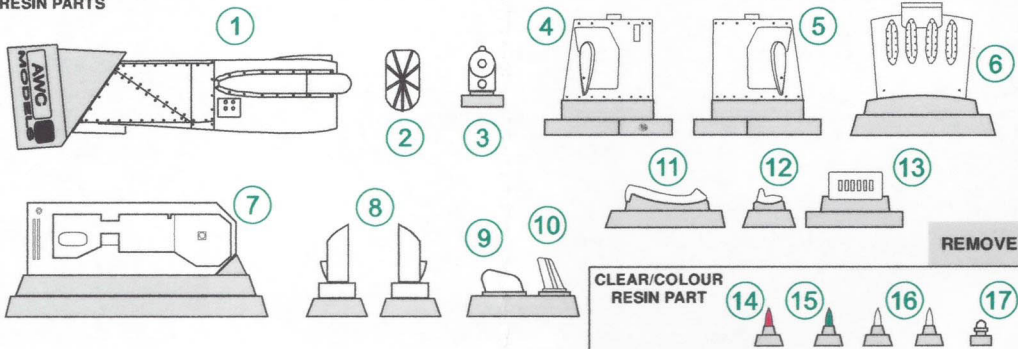

RESIN PARTS

NOSE GEAR DOOR

TAMIYA CLEAR PART L14 CLEAR

SEE MORE.....

F-16 C/D CONFORMAL FUEL TANKS