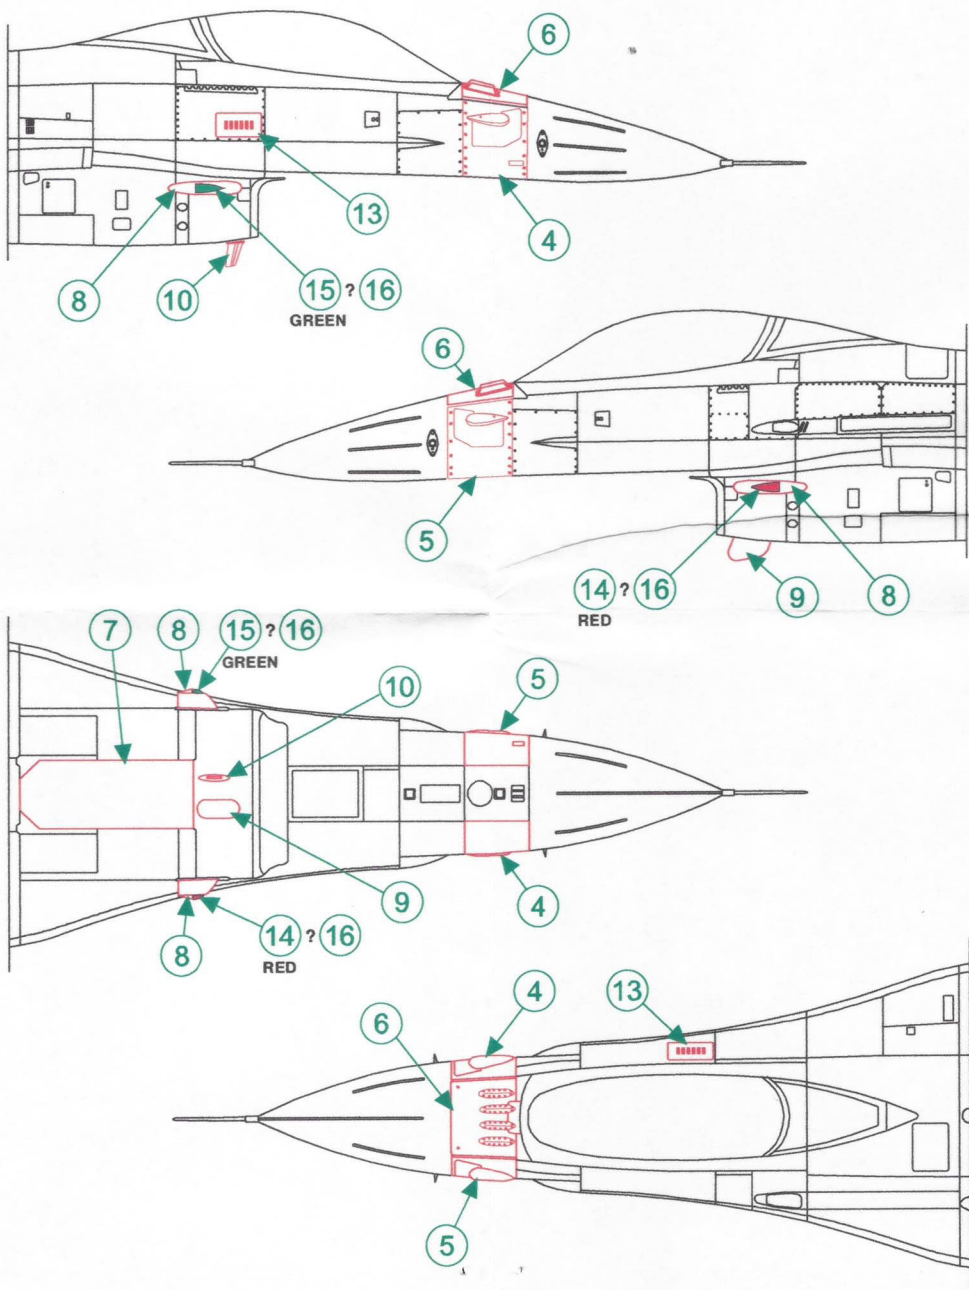

RESIN PARTS

NOSE GEAR DOOR

TAMIYA CLEAR PART L14 CLEAR

SEE MORE.....

F-16 C/D CONFORMAL FUEL TANKS