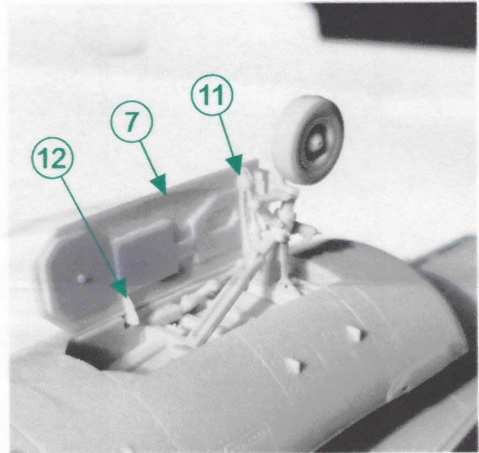

RESIN PARTS

NOSE GEAR DOOR

TAMIYA CLEAR PART L14 CLEAR

SEE MORE.....

F-16 C/D CONFORMAL FUEL TANKS