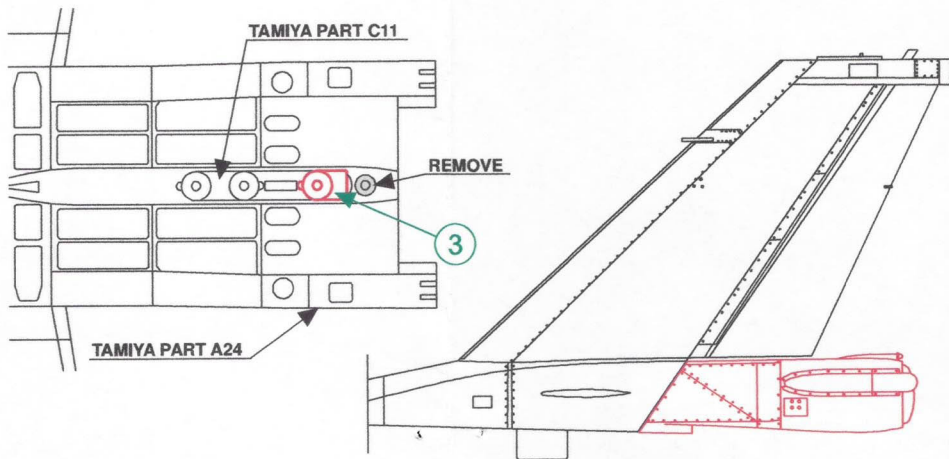

RESIN PARTS

NOSE GEAR DOOR

TAMIYA CLEAR PART L14 CLEAR

SEE MORE.....

F-16 C/D CONFORMAL FUEL TANKS