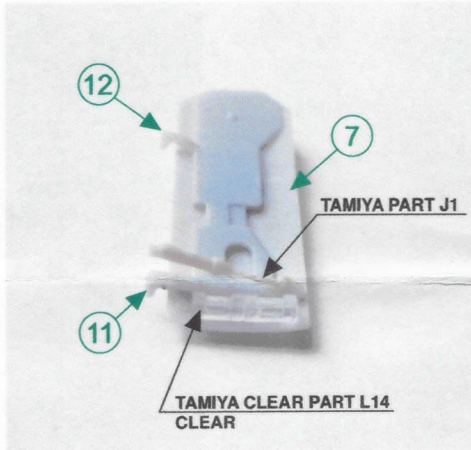

RESIN PARTS

NOSE GEAR DOOR

TAMIYA CLEAR PART L14 CLEAR

SEE MORE.....

F-16 C/D CONFORMAL FUEL TANKS