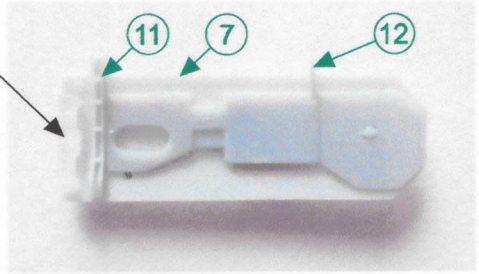

RESIN PARTS

NOSE GEAR DOOR

TAMIYA CLEAR PART L14 CLEAR

SEE MORE.....

F-16 C/D CONFORMAL FUEL TANKS