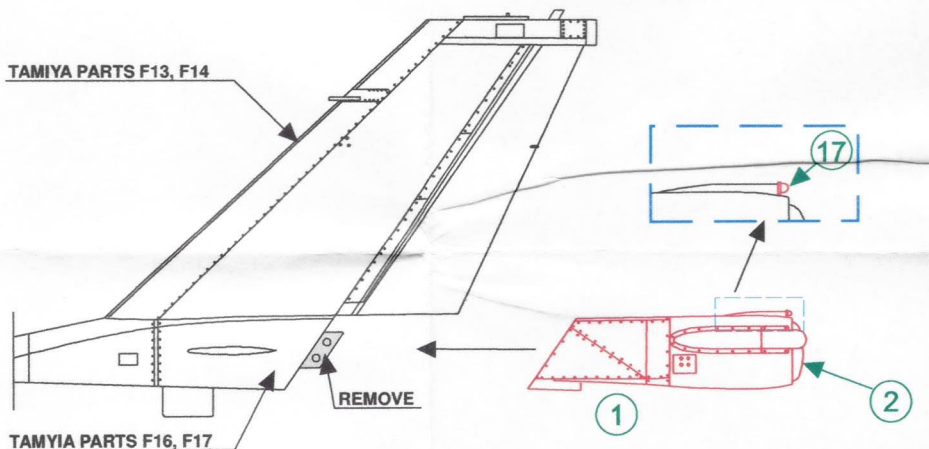

RESIN PARTS

NOSE GEAR DOOR

TAMIYA CLEAR PART L14 CLEAR

SEE MORE.....

F-16 C/D CONFORMAL FUEL TANKS