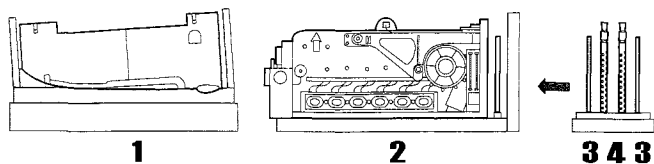

QB 48 241 Messerschmitt Bf 109E Engine 1/48 scale

MODELCHOICE.NET

ORDER & BUY DIRECTLY FROM MANUFACTURERS

plusmodel

Calibre 35

AIRES

1

3 REPEAT ON
OPPOSITE SIDE