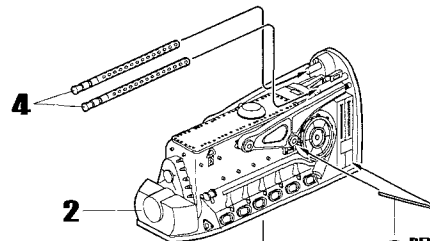

QB 48 241 Messerschmitt Bf 109E Engine 1/48 scale

MODELCHOICE.NET

ORDER & BUY DIRECTLY FROM MANUFACTURERS

plusmodel

Calibre 35

AIRES

1

3 REPEAT ON
OPPOSITE SIDE

KIT PART

REMOVE

Recommended kit: TAMIYA