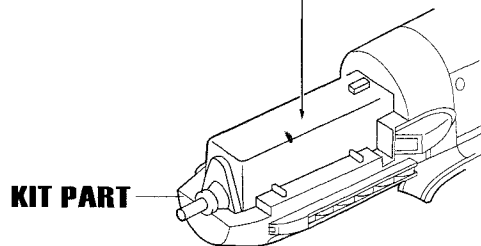

QB 48 241 Messerschmitt Bf 109E Engine 1/48 scale

MODELCHOICE.NET

ORDER & BUY DIRECTLY FROM MANUFACTURERS

plusmodel

Calibre 35

AIRES

1

3 REPEAT ON
OPPOSITE SIDE