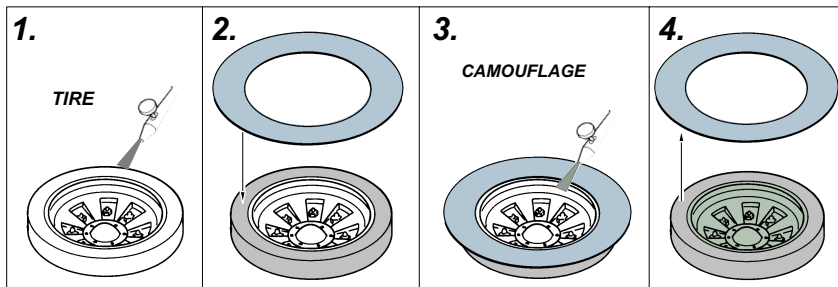

eduard
Express MASK

XT 120

Pz.III Ausf.M/N wheel mask

A die-cut mask for accurate painting for Dragon kit

1/35 KIT

**KIT
PARTS:**

D1, D2, D3 OUTSIDE, INSIDE

D4, D5 INSIDE

D4, D5 OUTSIDE