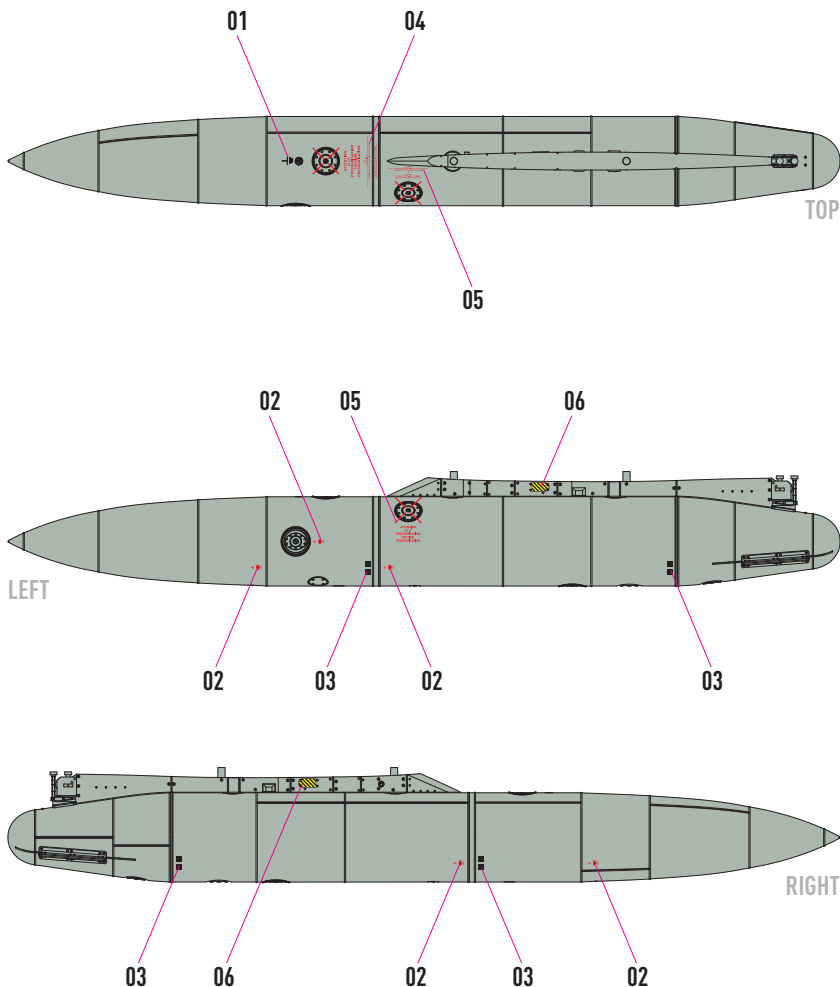

CUT

**PAINT FUEL TANK IN THE COLOR
OF THE AIRCRAFT**