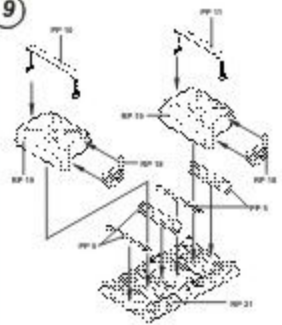

Kübelwagen "Workshop vehicle"
Conversion set for Tamiya kit

RESIN PARTS

PHOTO-ETCHED METAL PARTS

AIRES
Čepirohy 115
434 01 Most 1
CZECH REPUBLIC

8

9

10

11

12

Kabelwagen "Workshop vehicle"
Conversion set for Tamiya kit

RESIN PARTS

PHOTO-ETCHED METAL PARTS

1

REMOVE
ODSTRANT

3

REMOVE
ODSTRANT