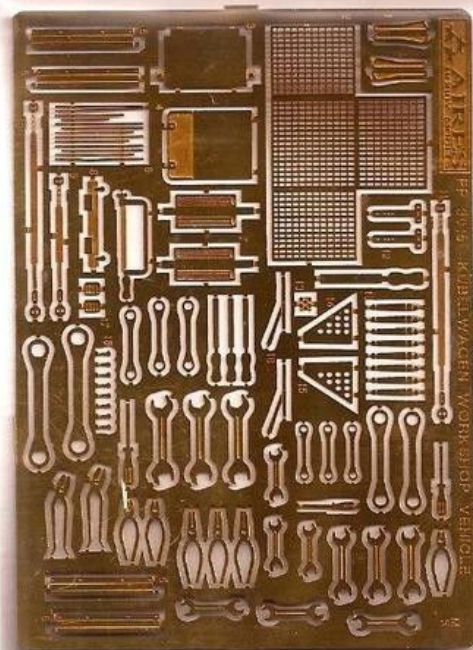

Kübelwagen "Workshop vehicle"
Conversion set for Tamiya kit

RESIN PARTS

PHOTO-ETCHED METAL PARTS

AIRES
Čepirohy 115
434 01 Most 1
CZECH REPUBLIC

8

9

10

11

12

Kabelwagen "Workshop vehicle"
Conversion set for Tamiya kit

RESIN PARTS

PHOTO-ETCHED METAL PARTS

1

REMOVE
ODSTRANT

3

REMOVE
ODSTRANT