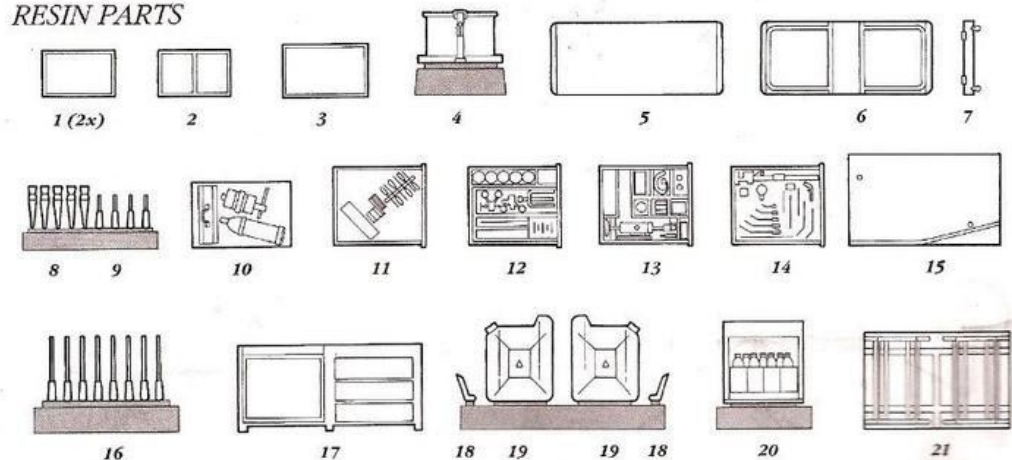

Kübelwagen "Workshop vehicle"
Conversion set for Tamiya kit

RESIN PARTS

PHOTO-ETCHED METAL PARTS

AIRES
Čepirohy 115
434 01 Most 1
CZECH REPUBLIC

8

9

10

11

12

Kabelwagen "Workshop vehicle"
Conversion set for Tamiya kit

RESIN PARTS

PHOTO-ETCHED METAL PARTS

1

REMOVE
ODSTRANT

3

REMOVE
ODSTRANT