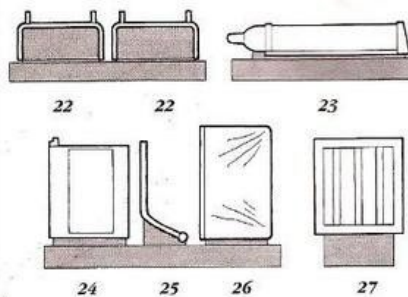

Kübelwagen "Workshop vehicle"
Conversion set for Tamiya kit

RESIN PARTS

PHOTO-ETCHED METAL PARTS

AIRES
Čepirohy 115
434 01 Most 1
CZECH REPUBLIC

8

9

10

11