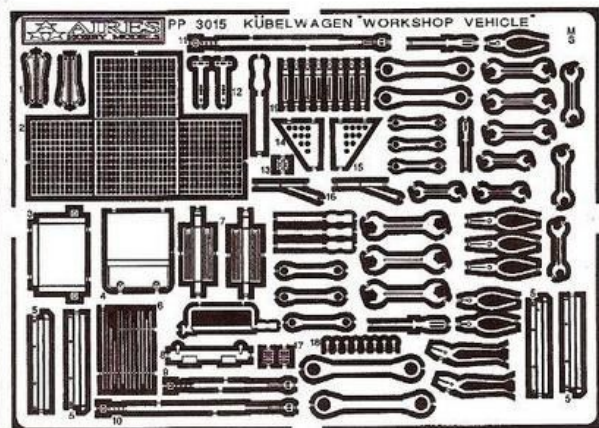

Kübelwagen "Workshop vehicle"
Conversion set for Tamiya kit

RESIN PARTS

PHOTO-ETCHED METAL PARTS

AIRES
Čepirohy 115
434 01 Most 1
CZECH REPUBLIC

8

9

10

11

12

Kabelwagen "Workshop vehicle"
Conversion set for Tamiya kit

RESIN PARTS

PHOTO-ETCHED METAL PARTS

1

REMOVE
ODSTRANT

3

REMOVE
ODSTRANT