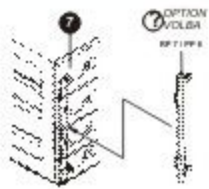

Kübelwagen "Workshop vehicle"
Conversion set for Tamiya kit

RESIN PARTS

PHOTO-ETCHED METAL PARTS

AIRES
Čepirohy 115
434 01 Most 1
CZECH REPUBLIC

8

9

10

11