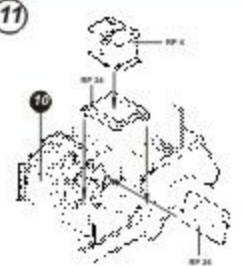

Kübelwagen "Workshop vehicle"
Conversion set for Tamiya kit

RESIN PARTS

PHOTO-ETCHED METAL PARTS

AIRES
Čepirohy 115
434 01 Most 1
CZECH REPUBLIC

8

9

10

11