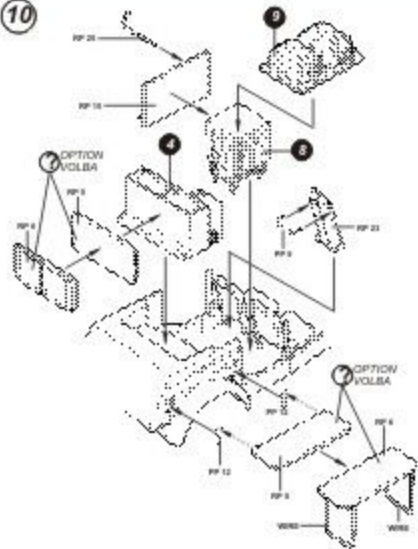

Kübelwagen "Workshop vehicle"
Conversion set for Tamiya kit

RESIN PARTS

PHOTO-ETCHED METAL PARTS

AIRES
Čepirohy 115
434 01 Most 1
CZECH REPUBLIC

8

9

10

11

12

Kabelwagen "Workshop vehicle"
Conversion set for Tamiya kit

RESIN PARTS

PHOTO-ETCHED METAL PARTS

1

REMOVE
ODSTRANT

3

REMOVE
ODSTRANT