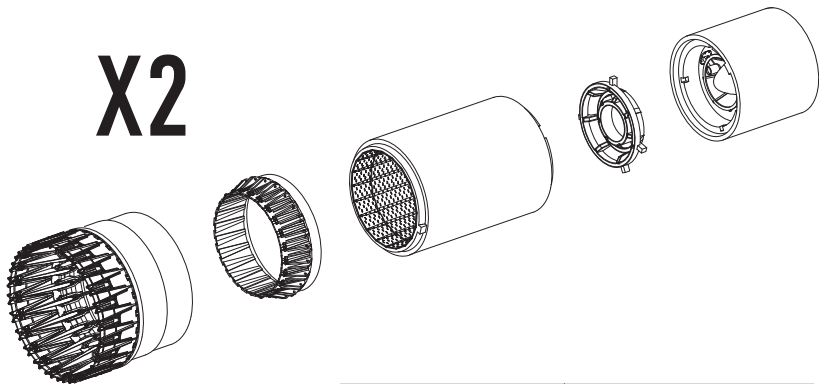

F-4 PHANTOM II (B/C/D/N) EXHAUST NOSSLES FOR FUJUMI KIT

INSTRUCTION **RSU72-85**

RESIN PARTS

PHOTO ETCHED PARTS

X2

e-mail: info@reskit.com.ua

WWW.RESKIT.COM.UA

www.fb.com/reskit.ukraine

www.instagram.com/reskit_official

www.pinterest.com/reskit_official