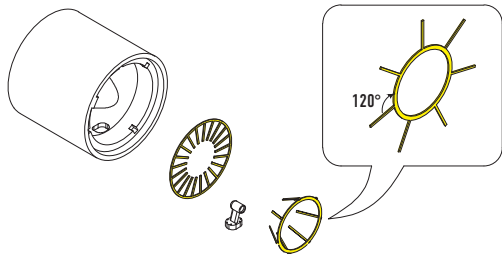

RESIN PARTS
FOR SCALE PLASTIC KITS

F-4 PHANTOM II (B/C/D/N) EXHAUST NOSSLES FOR FUJIMI KIT

INSTRUCTION **RSU72-85**

RESIN PARTS

PHOTO ETCHED PARTS

e-mail: info@reskit.com.ua

WWW.RESKIT.COM.UA

 www.fb.com/reskit.ukraine

 www.instagram.com/reskit_official

 www.pinterest.com/reskit_official

RESIN PARTS
FOR SCALE PLASTIC KITS

F-4 PHANTOM II (B/C/D/N) EXHAUST NOSSLES FOR FUJUMI KIT

INSTRUCTION **RSU72-85**

RESIN PARTS

PHOTO ETCHED PARTS