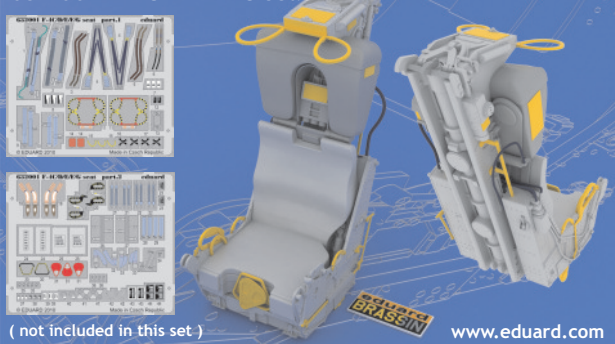

## There is another BRASSIN set for recommended kit available! 632 001 F-4C/D/E/F/G seat

**BEST BRASS RESIN AROUND!**

 SYMMETRICAL ASSEMBLY  
SYMETRICKÁ MONTÁŽ

- |   |   |
|---|---|
|  REMOVE<br>ODSTRANIT        |  BEND<br>OHNOUT       |
|  GRIND<br>OBROUSIT         |  OPTION<br>VOLBA     |
|  DRILL HOLE<br>VRTAT OTVOR |  REPLACE<br>NAHRADIT |