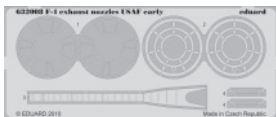

# 632 008 F-4 exhaust nozzles USAF early

**eduard**  
**BRASSIN**

For F-4C/D powered by J79-GE-15  
For Tamiya kit pro model Tamiya

1/32 scale

This product contains metal and resin detail parts for upgrading scale plastic models. When selecting this set make sure that it is for the kit mentioned in product name as these sets are made specifically for that kit. When upgrading the model some cutting or corrections may be necessary for parts to fit accurately. **WARNING!** This set contains small and sharp parts. Work carefully in a ventilated and well-lit room. Safety glasses are recommended. This product is not suitable for children below 14 years of age.