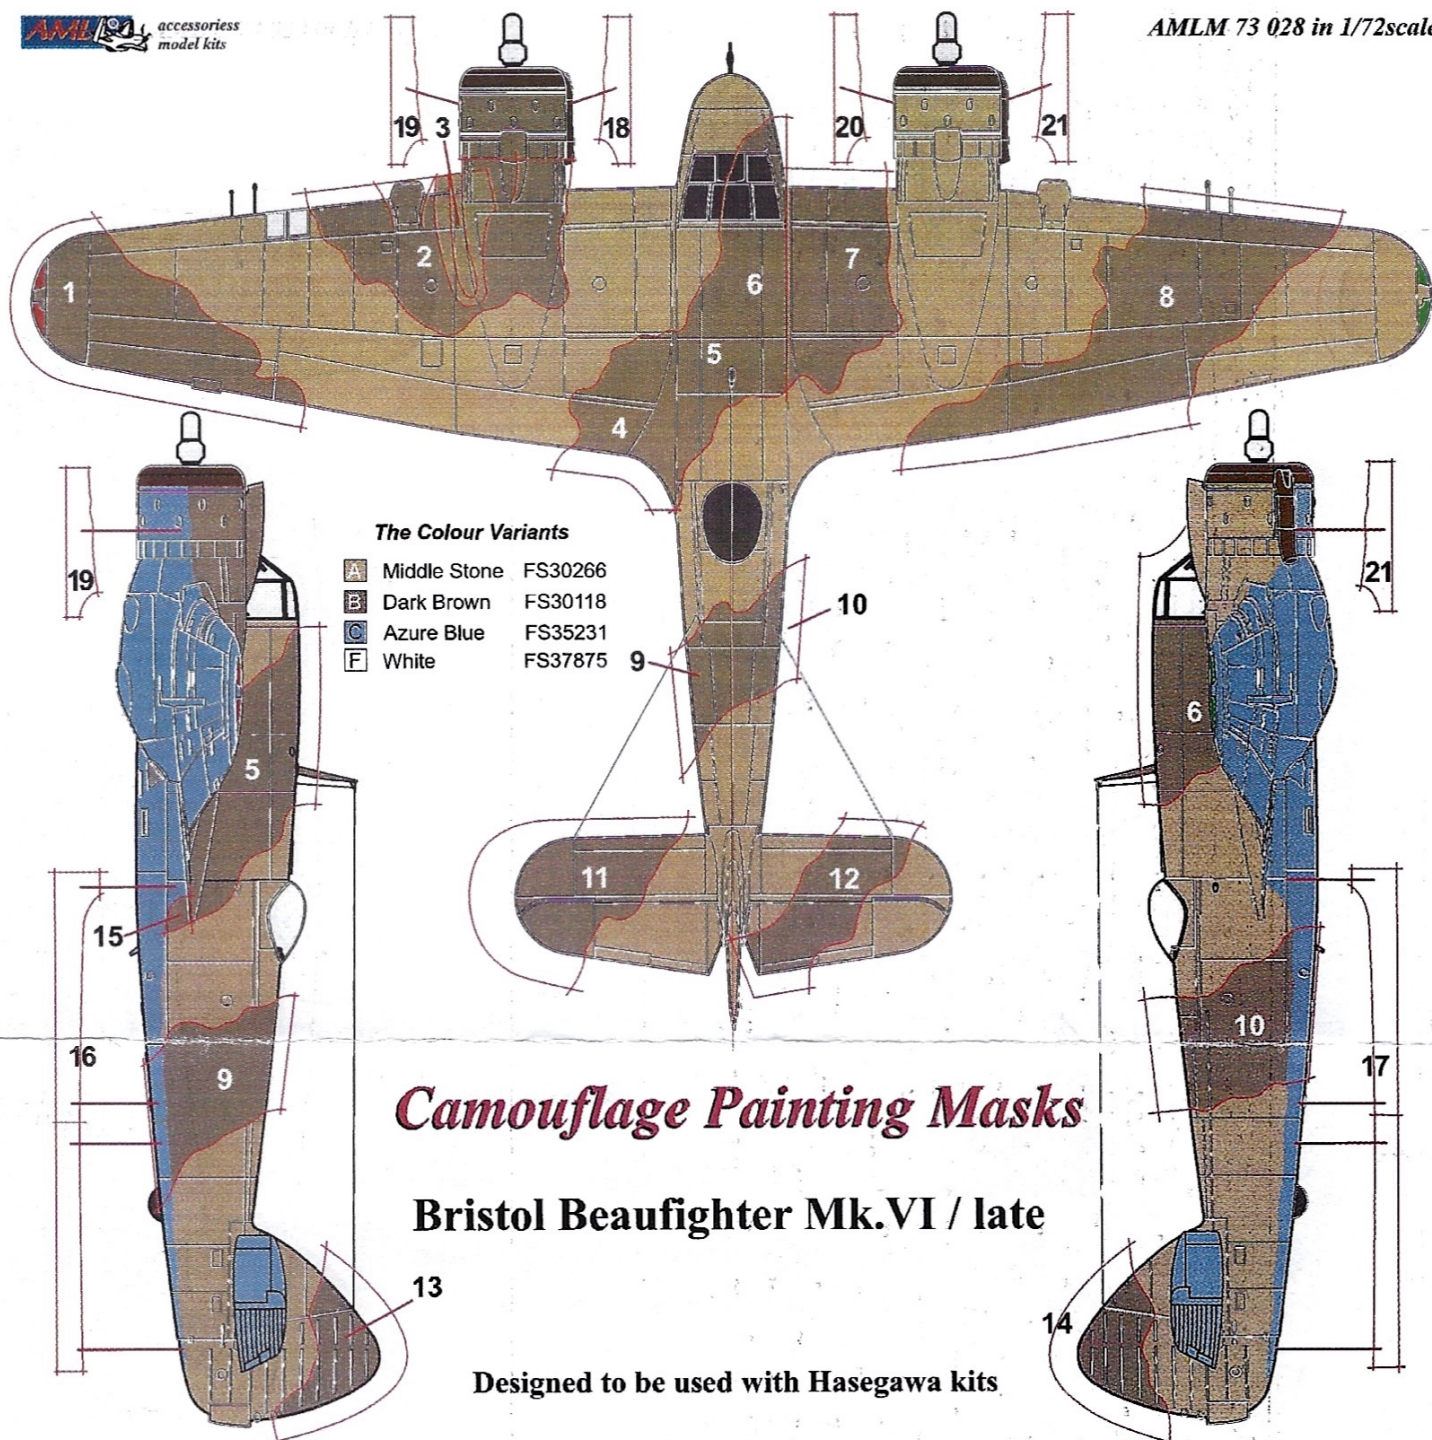

Camouflage Painting Masks

Bristol Beaufighter Mk.VI / late

Designed to be used with Hasegawa kits

Camouflage Painting Masks

Bristol Beaufighter Mk.VI / late

Designed to be used with Hasegawa kits