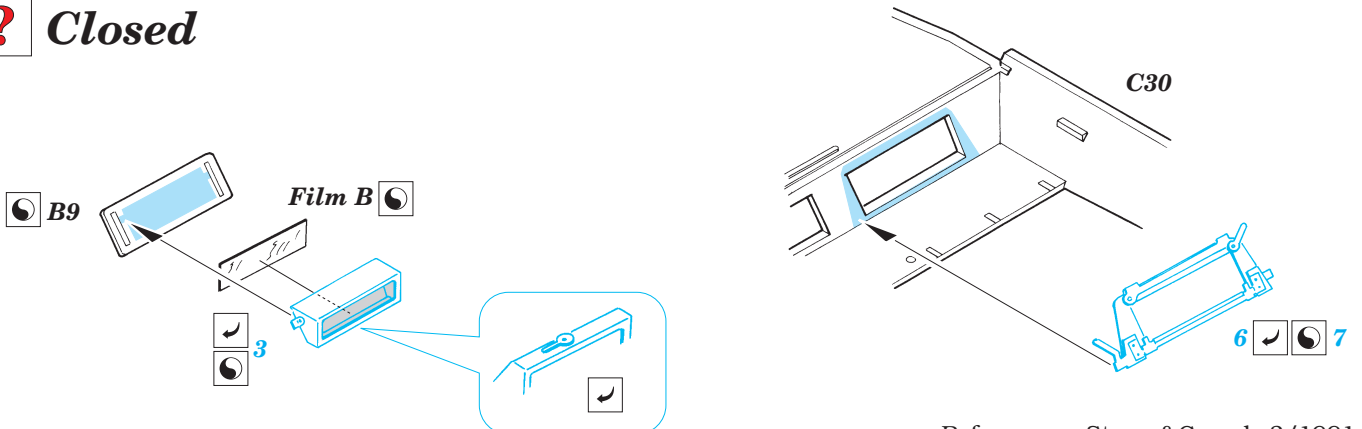

? Closed

References : Sturm&Grands 3/1991
Tank Magazine 2/1979
MK Editions - Sd.Kfz.250