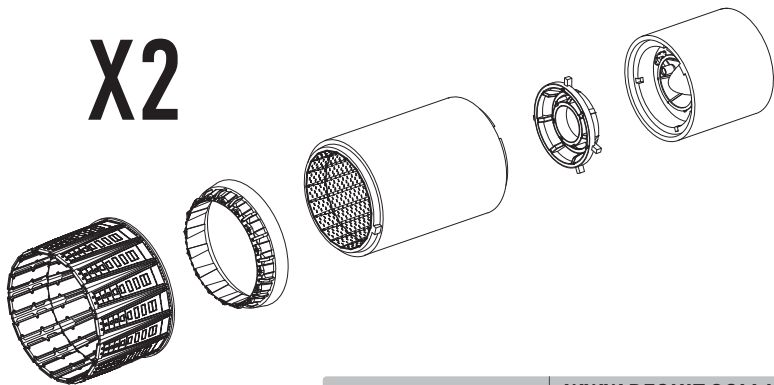

F-4 PHANTOM II (E/J/F/G/S) EXHAUST NOSSLES FOR HASEGAWA KIT

INSTRUCTION **RSU72-84**

RESIN PARTS

PHOTO ETCHED PARTS

X2

e-mail: info@reskit.com.ua

WWW.RESKIT.COM.UA

www.fb.com/reskit.ukraine

www.instagram.com/reskit_official

www.pinterest.com/reskit_official