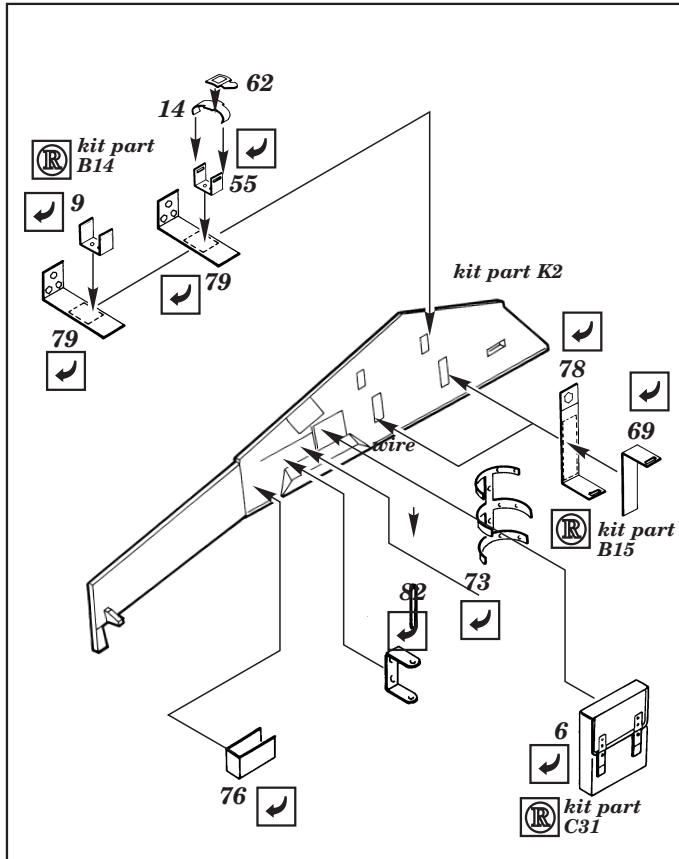

Sd.Kfz. 250/11 SPW

1/35 scale detail set for Dragon kit

35 306

- OPPOSITE SIDE
- REMOVE
- REPLACE
- GRIND
- BEND

2x

look for exact masking set from Eduard Catalogue