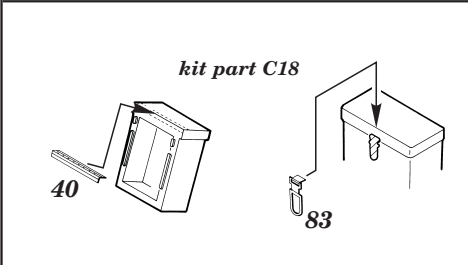

Sd.Kfz. 250/11 SPW

1/35 scale detail set for Dragon kit

35 306

- OPPOSITE SIDE
- REMOVE
- REPLACE
- GRIND
- BEND

2x

look for exact masking set from Eduard Catalogue