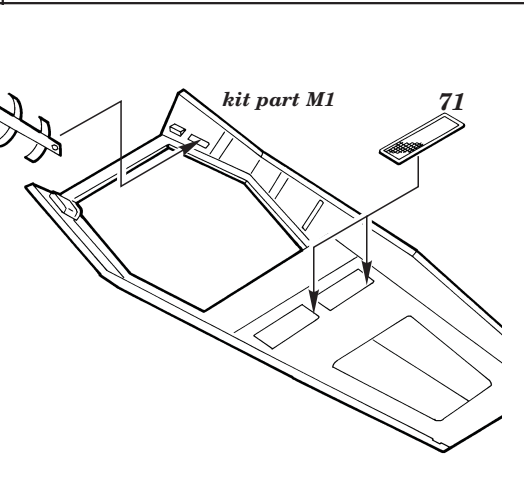

Sd.Kfz. 250/11 SPW

1/35 scale detail set for Dragon kit

35 306

- OPPOSITE SIDE
- REMOVE
- REPLACE
- GRIND
- BEND

2x

look for exact masking set from Eduard Catalogue