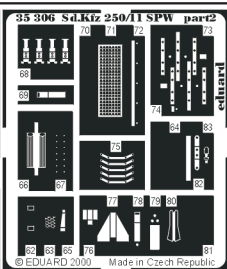

Sd.Kfz. 250/11 SPW

1/35 scale detail set for Dragon kit

35 306

- OPPOSITE SIDE
- REMOVE
- REPLACE
- GRIND
- BEND

2x

look for exact masking set from Eduard Catalogue