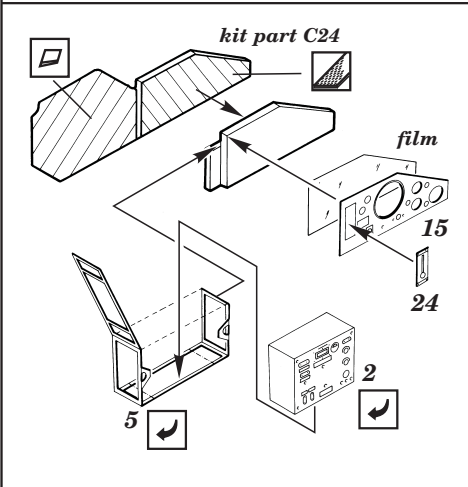

Sd.Kfz. 250/11 SPW

1/35 scale detail set for Dragon kit

35 306

- OPPOSITE SIDE
- REMOVE
- REPLACE
- GRIND
- BEND

2x

look for exact masking set from Eduard Catalogue