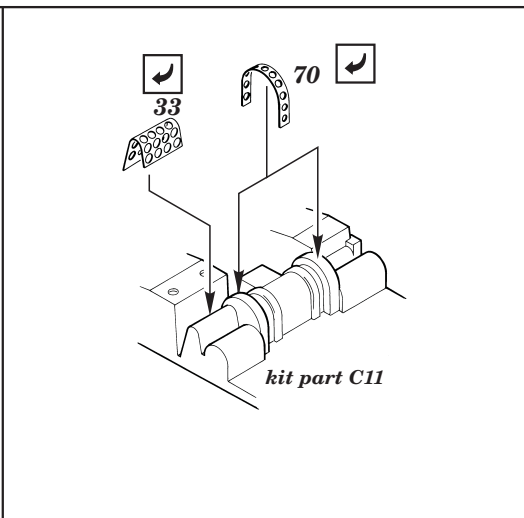

Sd.Kfz. 250/11 SPW

1/35 scale detail set for Dragon kit

35 306

- OPPOSITE SIDE
- REMOVE
- REPLACE
- GRIND
- BEND

2x

look for exact masking set from Eduard Catalogue