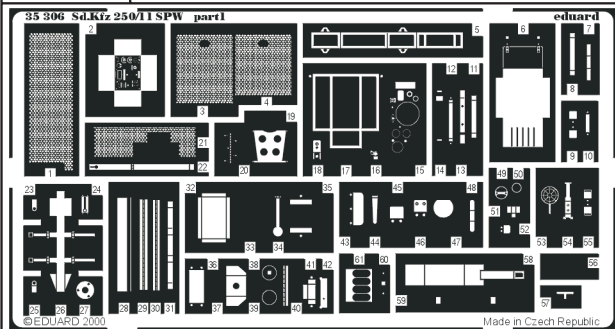

Sd.Kfz. 250/11 SPW

1/35 scale detail set for Dragon kit

35 306

- OPPOSITE SIDE
- REMOVE
- REPLACE
- GRIND
- BEND

2x

look for exact masking set from Eduard Catalogue