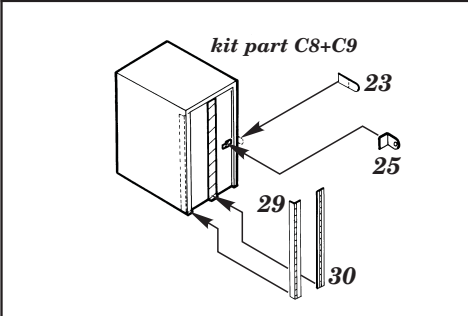

Sd.Kfz. 250/11 SPW

1/35 scale detail set for Dragon kit

35 306

- OPPOSITE SIDE
- REMOVE
- REPLACE
- GRIND
- BEND

2x

look for exact masking set from Eduard Catalogue