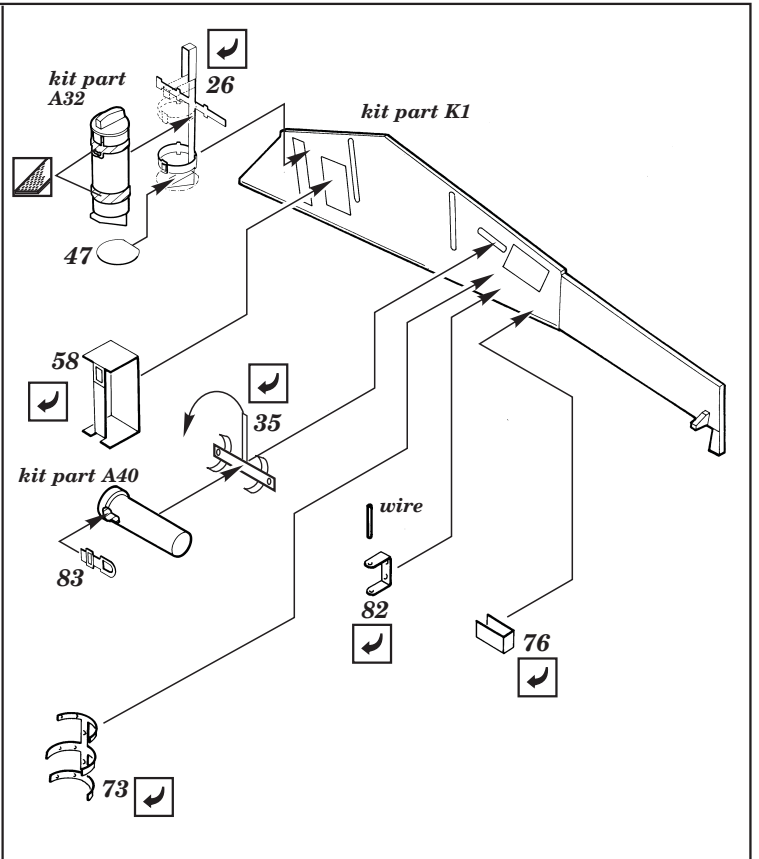

Sd.Kfz. 250/11 SPW

1/35 scale detail set for Dragon kit

35 306

- OPPOSITE SIDE
- REMOVE
- REPLACE
- GRIND
- BEND

2x

look for exact masking set from Eduard Catalogue