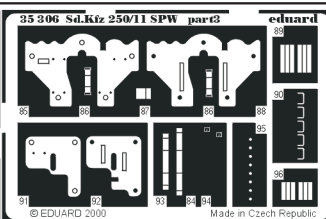

Sd.Kfz. 250/11 SPW

1/35 scale detail set for Dragon kit

35 306

- OPPOSITE SIDE
- REMOVE
- REPLACE
- GRIND
- BEND

2x

look for exact masking set from Eduard Catalogue