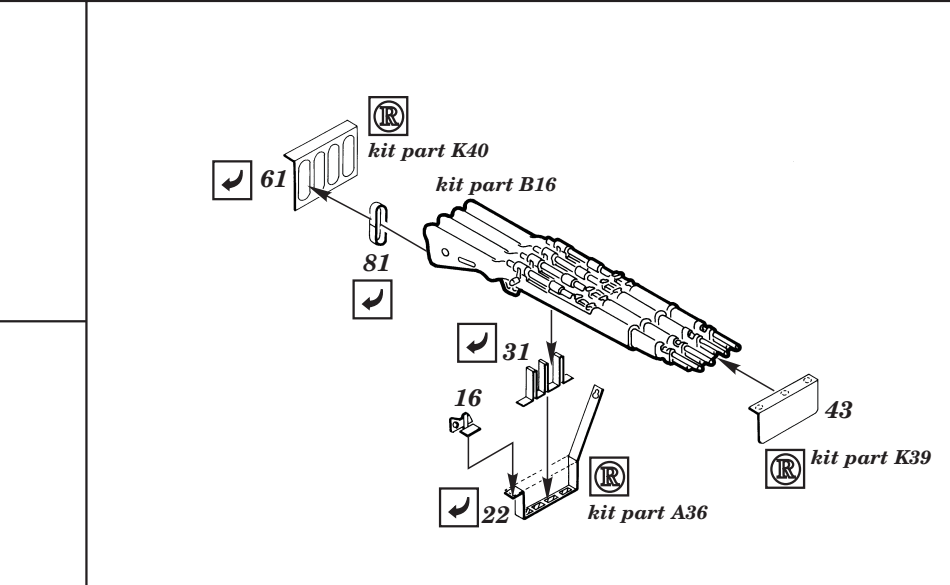

Sd.Kfz. 250/11 SPW

1/35 scale detail set for Dragon kit

35 306

- OPPOSITE SIDE
- REMOVE
- REPLACE
- GRIND
- BEND

2x

look for exact masking set from Eduard Catalogue