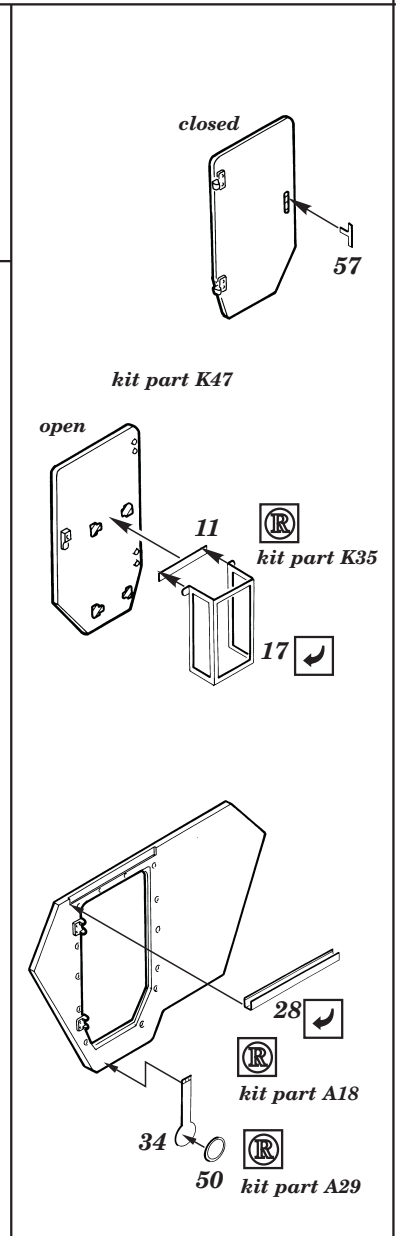

Sd.Kfz. 250/11 SPW

1/35 scale detail set for Dragon kit

35 306

- OPPOSITE SIDE
- REMOVE
- REPLACE
- GRIND
- BEND

2x

look for exact masking set from Eduard Catalogue