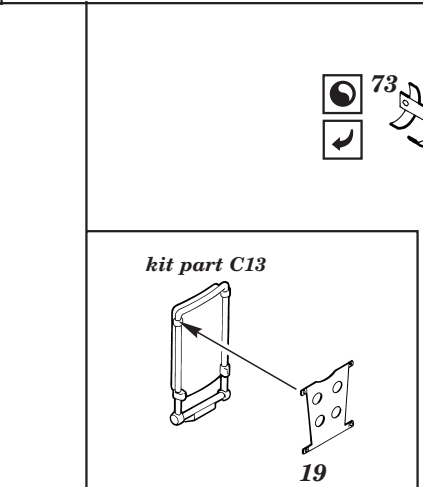

Sd.Kfz. 250/11 SPW

1/35 scale detail set for Dragon kit

35 306

- OPPOSITE SIDE
- REMOVE
- REPLACE
- GRIND
- BEND

2x

look for exact masking set from Eduard Catalogue