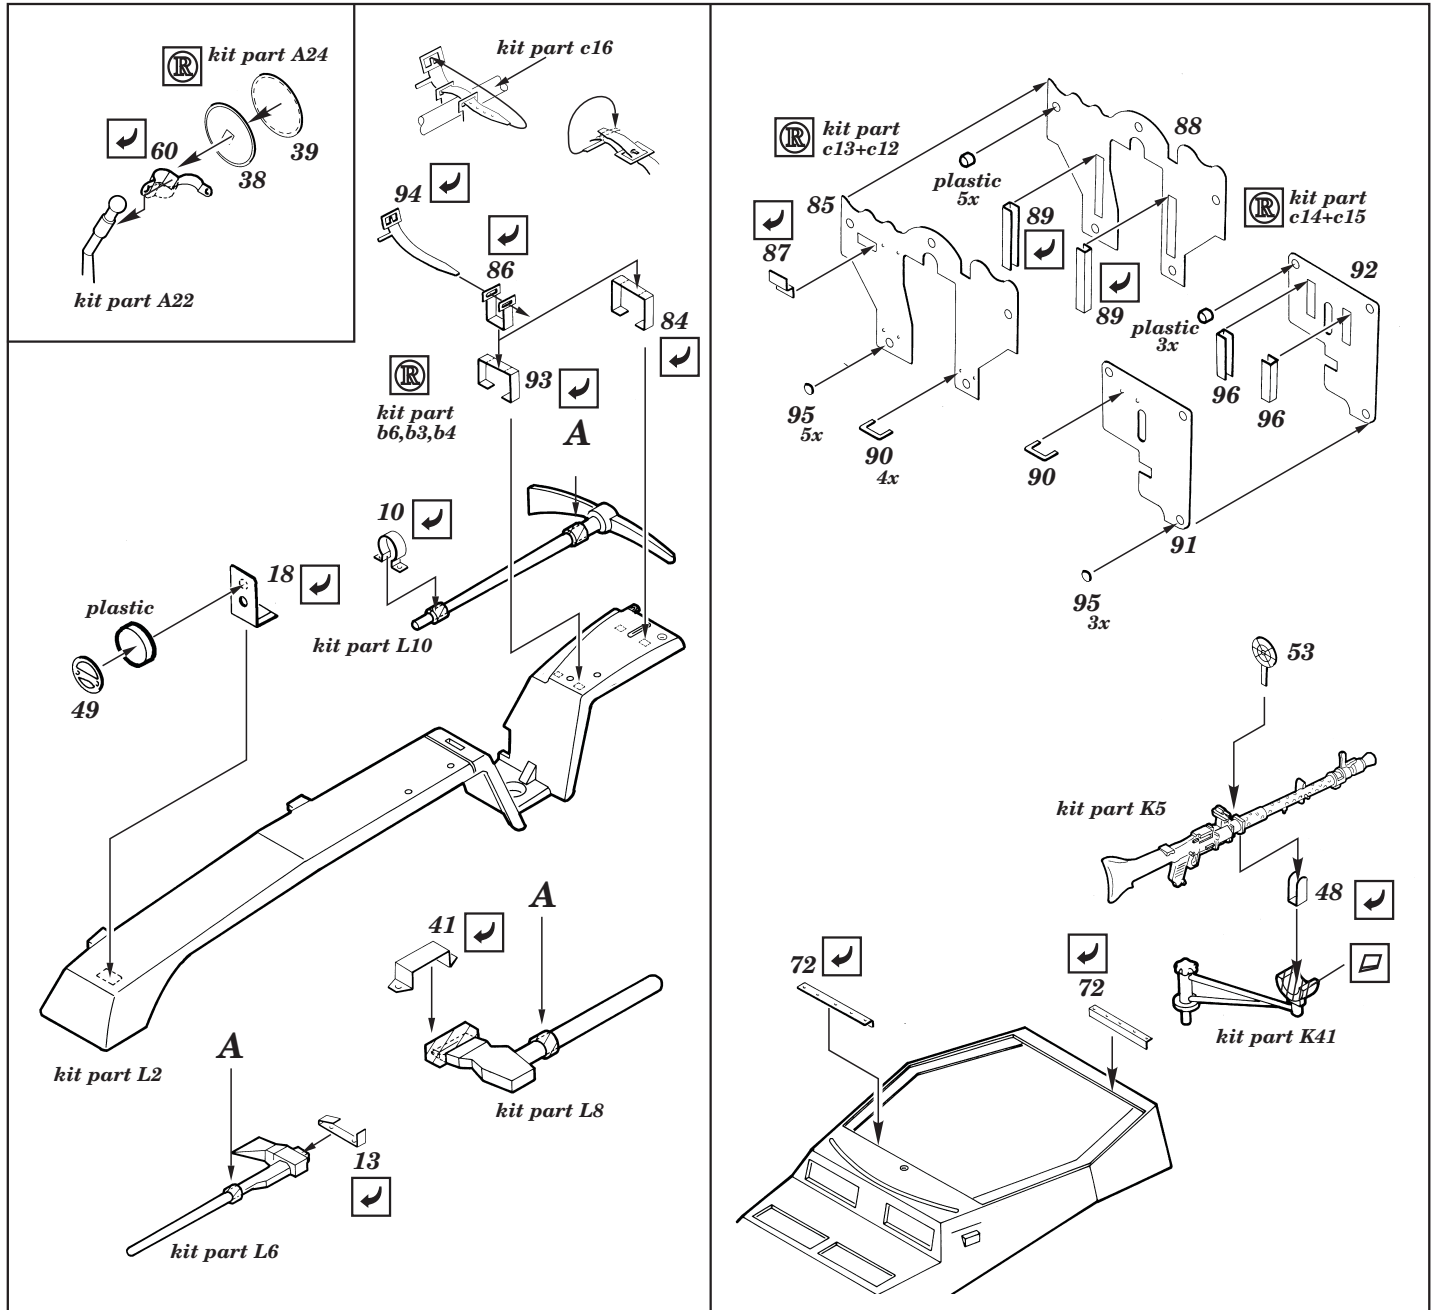

Sd.Kfz. 250/11 SPW

1/35 scale detail set for Dragon kit

35 306

- OPPOSITE SIDE
- REMOVE
- REPLACE
- GRIND
- BEND

2x

look for exact masking set from Eduard Catalogue