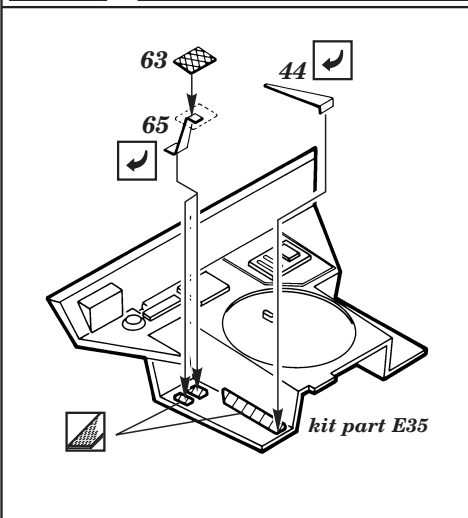

Sd.Kfz. 250/11 SPW

1/35 scale detail set for Dragon kit

35 306

- OPPOSITE SIDE
- REMOVE
- REPLACE
- GRIND
- BEND

2x

look for exact masking set from Eduard Catalogue