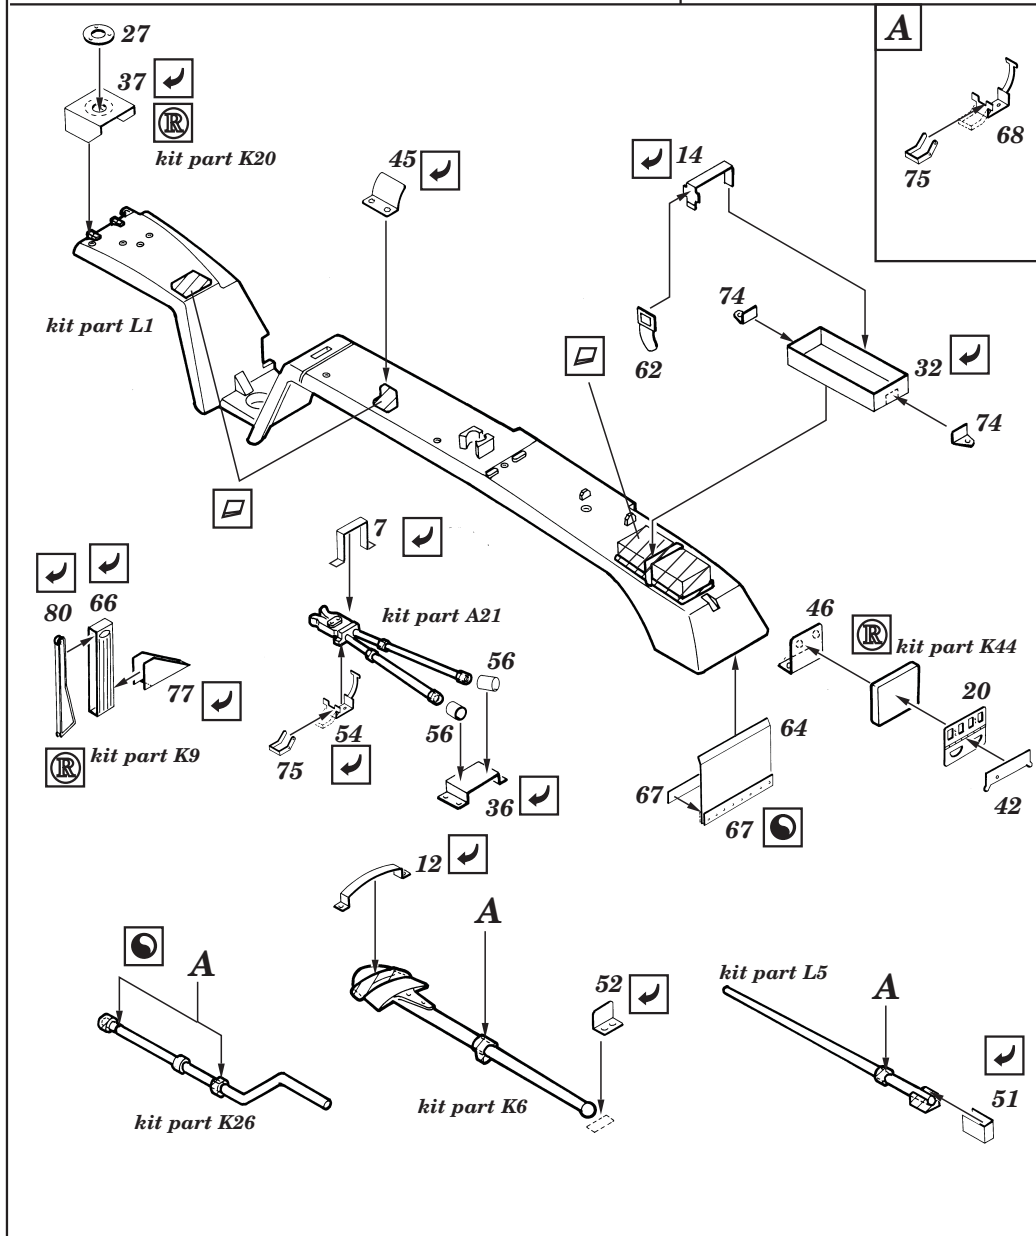

Sd.Kfz. 250/11 SPW

1/35 scale detail set for Dragon kit

35 306

- OPPOSITE SIDE
- REMOVE
- REPLACE
- GRIND
- BEND

2x

look for exact masking set from Eduard Catalogue