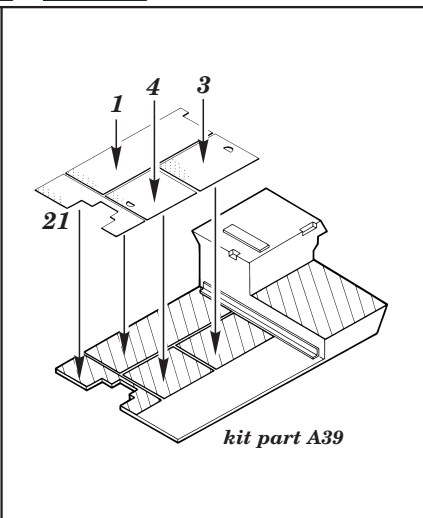

Sd.Kfz. 250/11 SPW

1/35 scale detail set for Dragon kit

35 306

- OPPOSITE SIDE
- REMOVE
- REPLACE
- GRIND
- BEND

2x

look for exact masking set from Eduard Catalogue