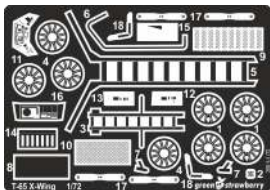

1/72	Junior	2001-1/72
	T-65 X-Wing	
	Junior detail set for Bandai model	

This set contain metal detail parts for upgrading scale plastic models.  
When upgrading the model some cutting or corrections may be necessary for parts to fit accurately.