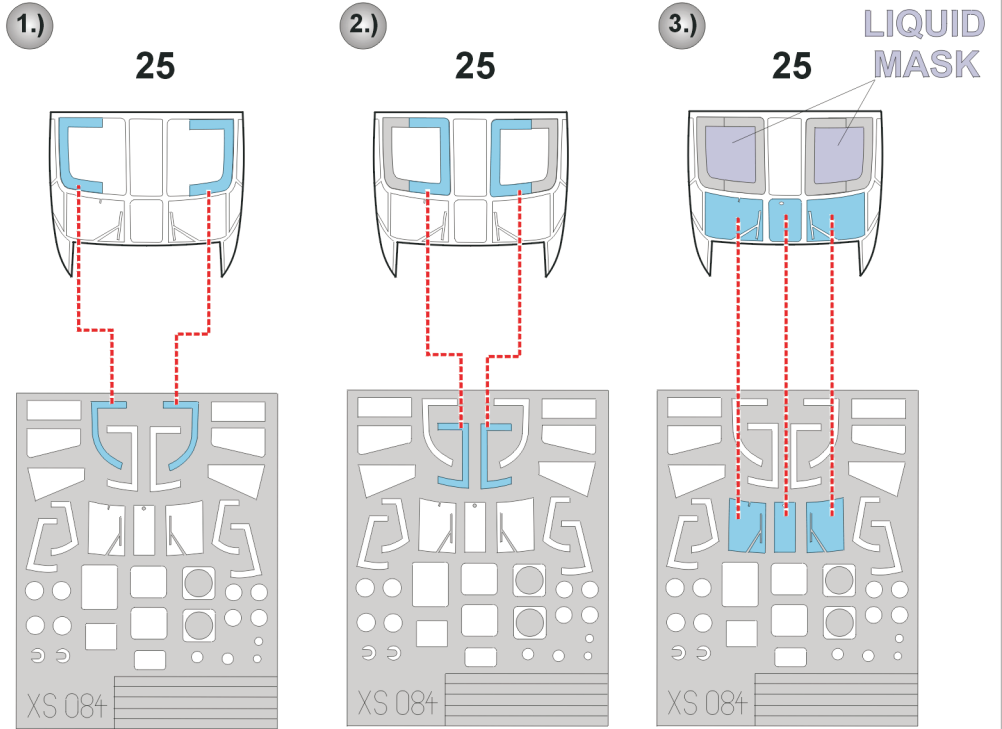

eduard
Express Mask

XS 084

Sea King Mk 41

The die-cut mask for accurate canopy frame painting of the
Revell 1/72 KIT

13+18

45

REFERENCES: Sqadron/Signal Publ.:Aircraft # 150,H-3 Sea King
Replic 19/1993