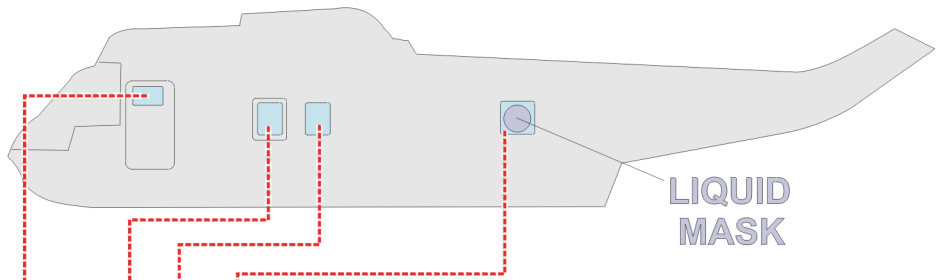

eduard
Express Mask

XS 084

Sea King Mk 41

The die-cut mask for accurate canopy frame painting of the
Revell 1/72 KIT

13+18

45

REFERENCES: Sqadron/Signal Publ.:Aircraft # 150,H-3 Sea King
Replic 19/1993