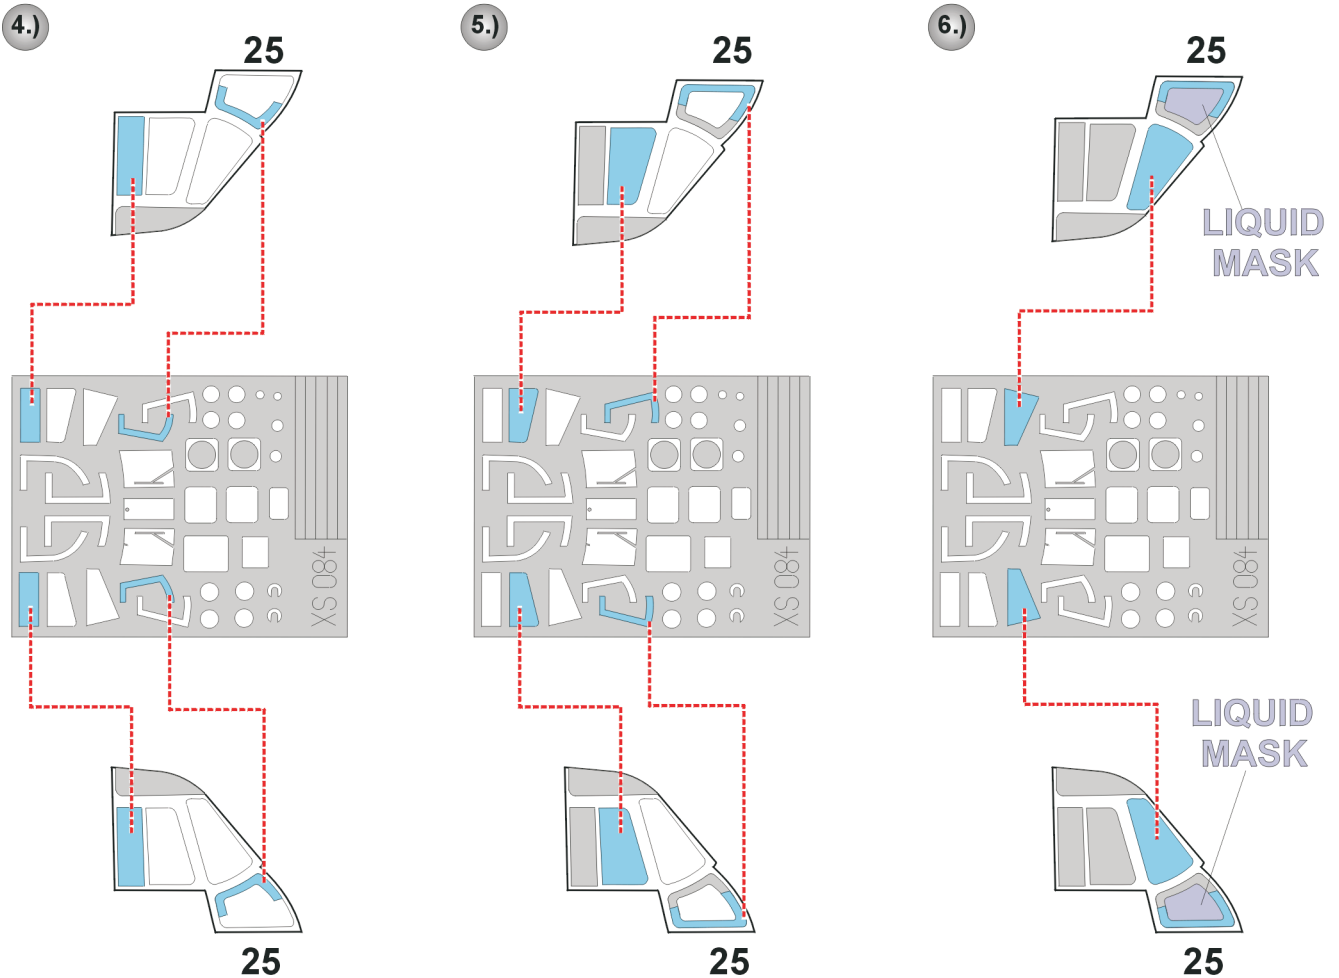

eduard
Express Mask

XS 084

Sea King Mk 41

The die-cut mask for accurate canopy frame painting of the
Revell 1/72 KIT

13+18

45

REFERENCES: Sqadron/Signal Publ.:Aircraft # 150,H-3 Sea King
Replic 19/1993