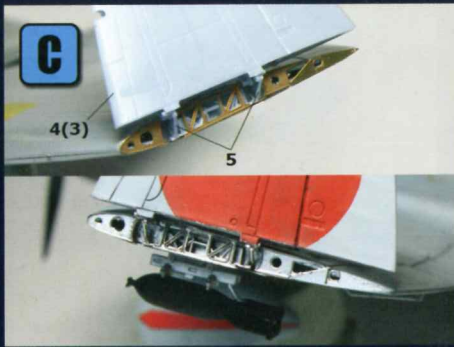

(B) PE Part

(C) Outer wing

Please install ourter wing same as this photo.

\* ( ) is opposite number.

**Wolfpack**

www.wolfpack-d.com

Work by Wolfpack-Design

**WW48006**

**D3A1 Type 99 Dive Bomber  
Wing Folded set  
for Hasegawa 1/48**

**1/48  
Scale**

\*Total : 6 resin parts and PE

\*References from