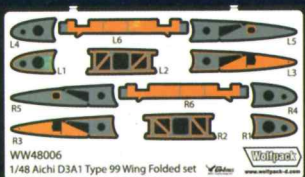

(B) PE Part

(C) Outer wing

Please install ourter wing same as this photo.

\* ( ) is opposite number.

**Wolfpack**

www.wolfpack-d.com

Work by Wolfpack-Design

**WW48006**

**D3A1 Type 99 Dive Bomber  
Wing Folded set  
for Hasegawa 1/48**

**1/48  
Scale**

\*Total : 6 resin parts and PE

\*References from