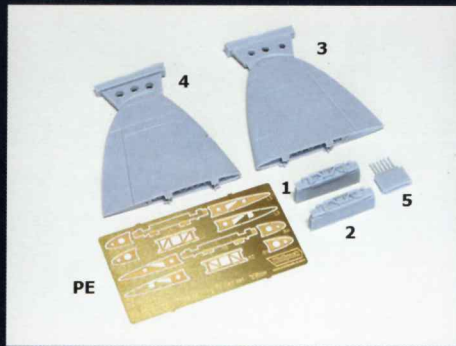

**Wolfpack**

www.wolfpack-d.com

Work by Wolfpack-Design

**WW48006**

**D3A1 Type 99 Dive Bomber  
Wing Folded set  
for Hasegawa 1/48**

**1/48  
Scale**

\*Total : 6 resin parts and PE

\*References from