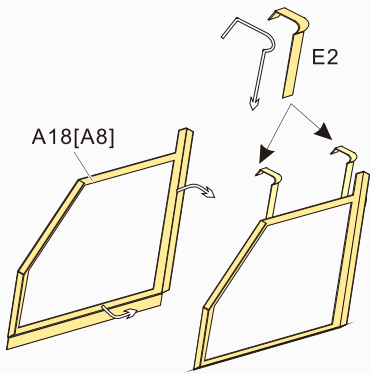

1/35 MILITARY MINIATURE VEHICLE UPGRADE SERIES PE351089

W

X

[Http://www.voyagermodel.com/productdetails.asp?itemid=PE351089](http://www.voyagermodel.com/productdetails.asp?itemid=PE351089)

**VOYAGER
MODEL**

更多PE351089样品照片参考请扫一扫
MORE PICTUER OF PE 351089
REFERENCE SCAN HERE

ИЧЖЛМj
Obtained from other kits