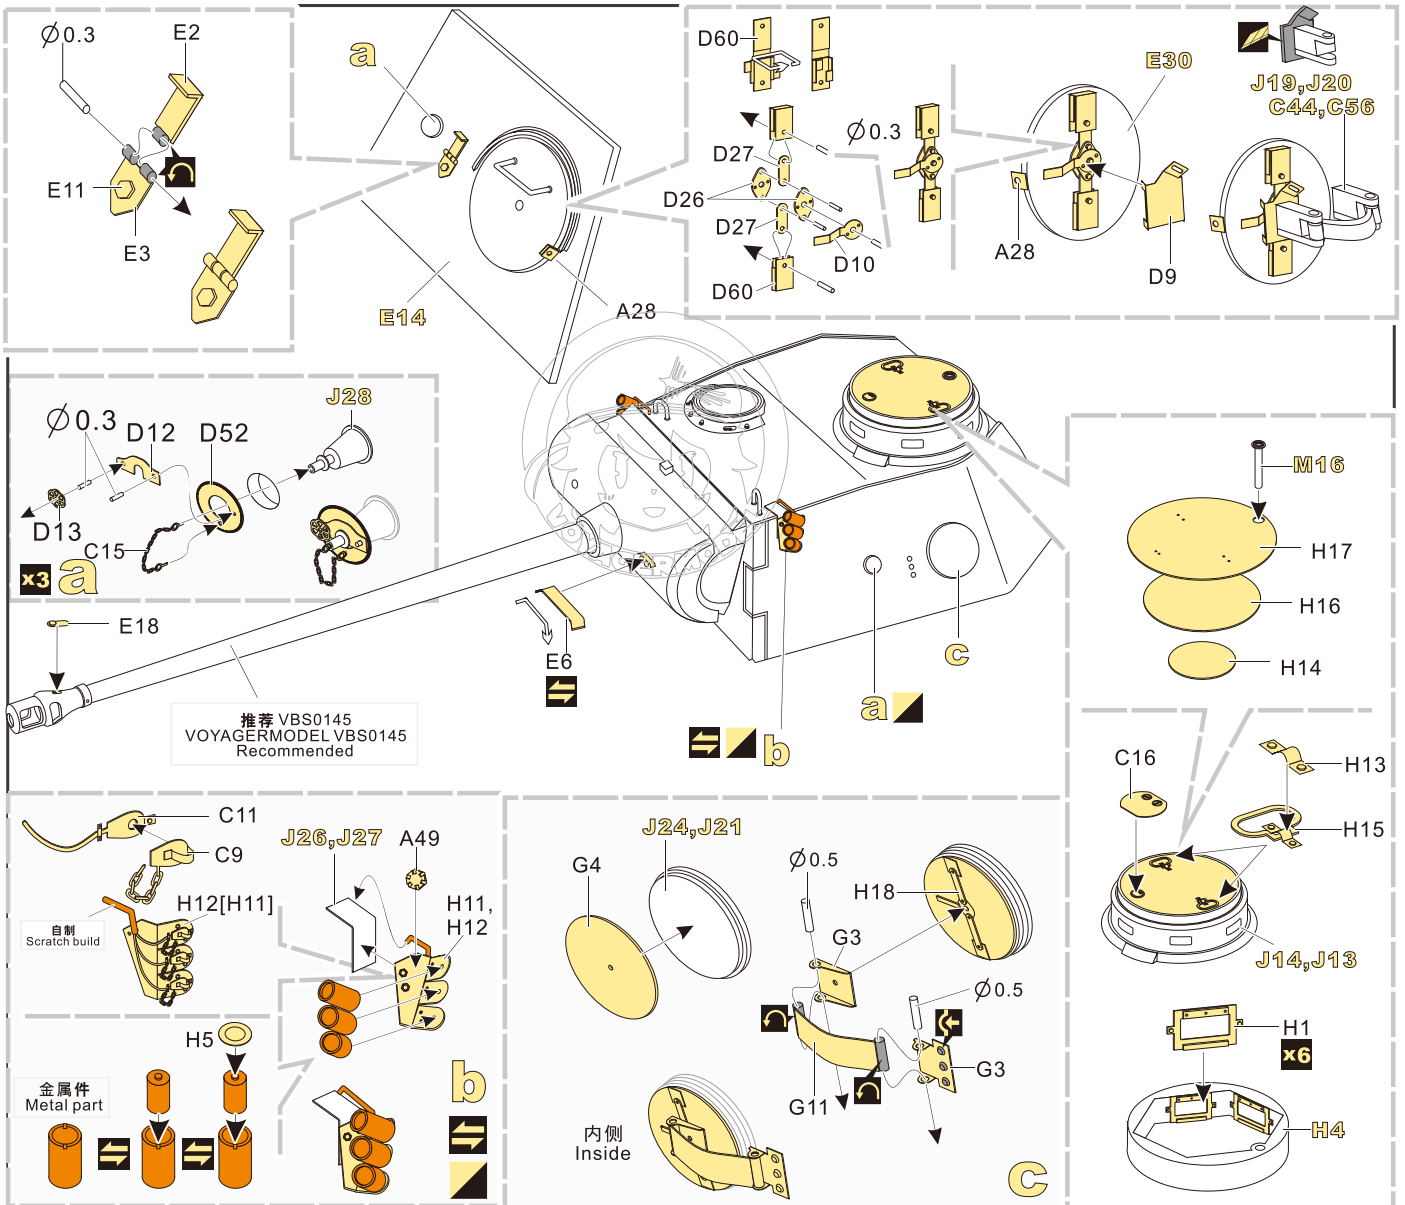

1/35 MILITARY MINIATURE VEHICLE UPGRADE SERIES PE351089

WWII German Panther D Early Version Basic

二战德军豹D型坦克基本改造件

[For DRAGON 6164/6299]

■ 推荐使用工具 RECOMMENDED TOOLS

- 安装
install
- 折叠
bend
- A1**
改造件零件编号
PE/resin part number
- B12**
原零件编号
kit part number
- C22**
被替换的原零件编号
replaced kit part number
- 另一侧相同制作
repeat on opposite side
- 切除
remove
- 打磨
grind off
- 弧度卷曲
radial bending
- 制作若干组
multiple assembly
- 选择安装
alternative
- 钻孔
drill
- 用胶棒制作
make from plastic rod

用尖端在凹槽处冲压
use penpoint to press on the dent

蚀刻片零件内侧面向上
Put the part upside down
用笔尖在凹槽处
Use penpoint to press on the dent

1/35 MILITARY MINIATURE VEHICLE UPGRADE SERIES PE351089

A44, **A**45, **A**47, **x4 d**

A43, **A**46, **A**47, **x2 e**

D61, **A**48, **x8 f**

B27, **E**43, **d**, **g**

B28, **D**50, **e**, **h**

E24, **D**15, **D**16, **D**51, **E**32, **x2 i**

E20, **A**3, **C**3, **x2 j**

A3, **C**3, **x8 k**

D22, **D**40, 自制 Scratch build

E23, **A**38, **A**34, **A**33, **J**12, **J**11, **f**

C10, **A**39, **A**36, **A**35, **A**39, **A**36, **A**35, **E**23, **A**34, **A**38, **A**33, **m**

E33, **E**31, **E**1, **C**6, **x2 n**