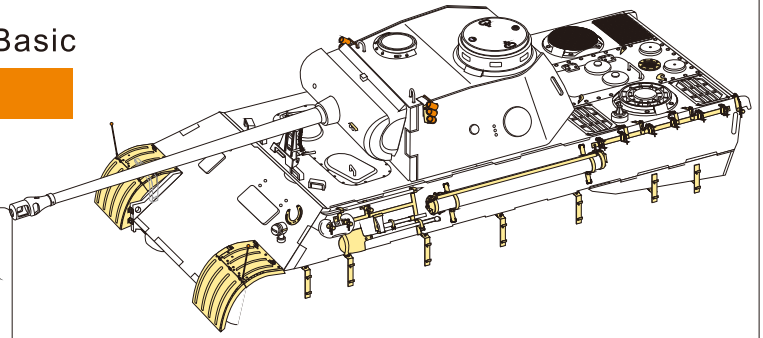

1/35 MILITARY MINIATURE VEHICLE UPGRADE SERIES PE351089

WWII German Panther D Early Version Basic

二战德军豹D型坦克基本改造件

[For DRAGON 6164/6299]

■ 推荐使用工具 RECOMMENDED TOOLS

- 安装
install
- 折叠
bend
- A1**
改造件零件编号
PE/resin part number
- B12**
原零件编号
kit part number
- C22**
被替换的原零件编号
replaced kit part number
- 另一侧相同制作
repeat on opposite side
- 切除
remove
- 打磨
grind off
- 弧度卷曲
radial bending
- 制作若干组
multiple assembly
- 选择安装
alternative
- 钻孔
drill
- 用胶棒制作
make from plastic rod

用尖端在凹槽处冲压
use penpoint to press on the dent

蚀刻片零件内侧面向上
Put the part upside down
用笔尖在凹槽处
Use penpoint to press on the dent

1/35 MILITARY MINIATURE VEHICLE UPGRADE SERIES PE351089

A44, **A**45, **A**47, **x4 d**