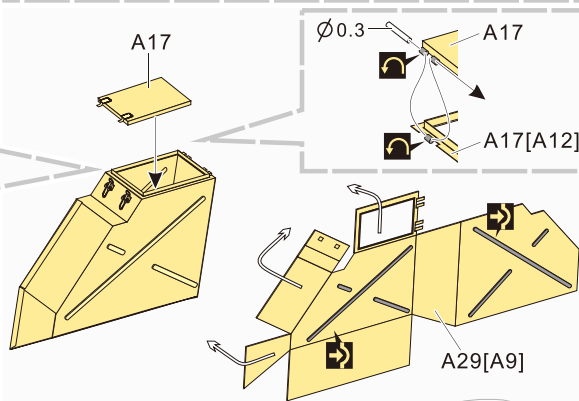

1/35 MILITARY MINIATURE VEHICLE UPGRADE SERIES PE351089

W

X

[Http://www.voyagermodel.com/productdetails.asp?itemid=PE351089](http://www.voyagermodel.com/productdetails.asp?itemid=PE351089)

**VOYAGER
MODEL**