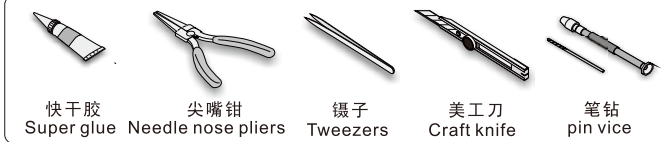

1/35 MILITARY MINIATURE VEHICLE UPGRADE SERIES PE351089

WWII German Panther D Early Version Basic

二战德军豹D型坦克基本改造件

[For DRAGON 6164/6299]

■ 推荐使用工具 RECOMMENDED TOOLS

- 安装
install
- 折叠
bend
- A1**
改造件零件编号
PE/resin part number
- B12**
原零件编号
kit part number
- C22**
被替换的原零件编号
replaced kit part number
- 另一侧相同制作
repeat on opposite side
- 切除
remove
- 打磨
grind off
- 弧度卷曲
radial bending
- 制作若干组
multiple assembly
- 选择安装
alternative
- 钻孔
drill
- 用胶棒制作
make from plastic rod

用尖端在凹槽处冲压
use penpoint to press on the dent

蚀刻片零件内侧面向上
Put the part upside down
用笔尖在凹槽处
Use penpoint to press on the dent

1/35 MILITARY MINIATURE VEHICLE UPGRADE SERIES PE351089

A44, **A**45, **A**47, **x4 d**