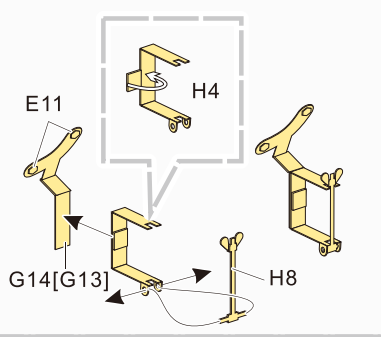

[Http://www.voyagermodel.com/productdetails.asp?itemid=PE351089](http://www.voyagermodel.com/productdetails.asp?itemid=PE351089)

**VOYAGER
MODEL**

更多PE351089样品照片参考请扫一扫
MORE PICTUER OF PE 351089
REFERENCE SCAN HERE