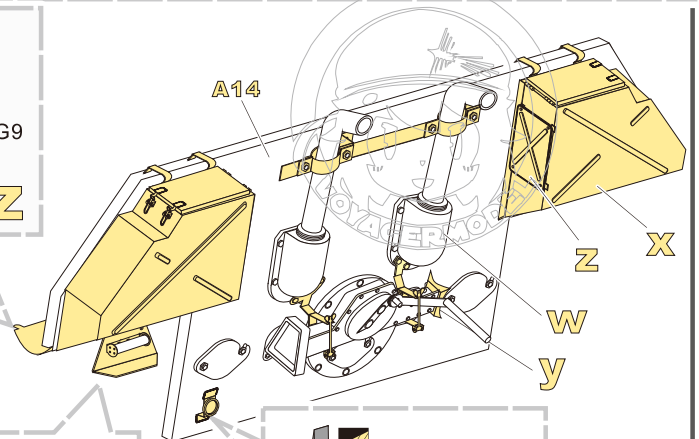

1/35 MILITARY MINIATURE VEHICLE UPGRADE SERIES PE351089

W

X

[Http://www.voyagermodel.com/productdetails.asp?itemid=PE351089](http://www.voyagermodel.com/productdetails.asp?itemid=PE351089)

**VOYAGER
MODEL**