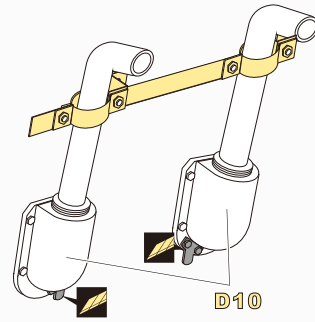

1/35 MILITARY MINIATURE VEHICLE UPGRADE SERIES PE351089

W