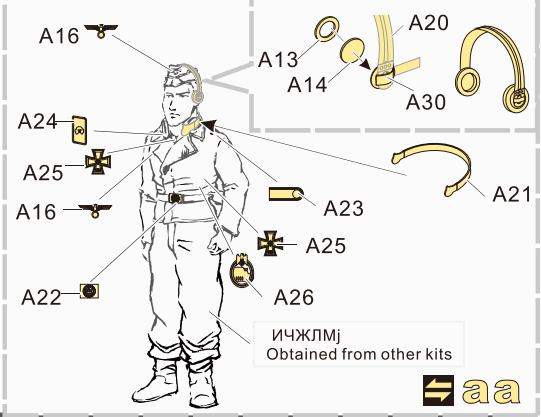

ИЧЖЛМj
Obtained from other kits