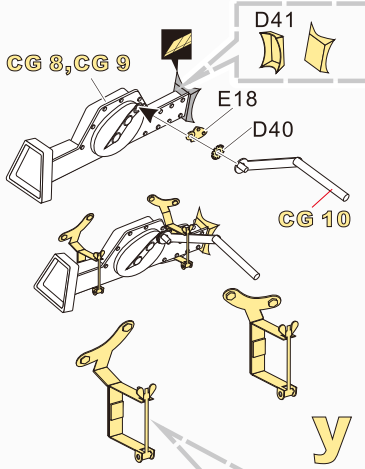

[Http://www.voyagermodel.com/productdetails.asp?itemid=PE351089](http://www.voyagermodel.com/productdetails.asp?itemid=PE351089)

**VOYAGER
MODEL**

更多PE351089样品照片参考请扫一扫
MORE PICTUER OF PE 351089
REFERENCE SCAN HERE