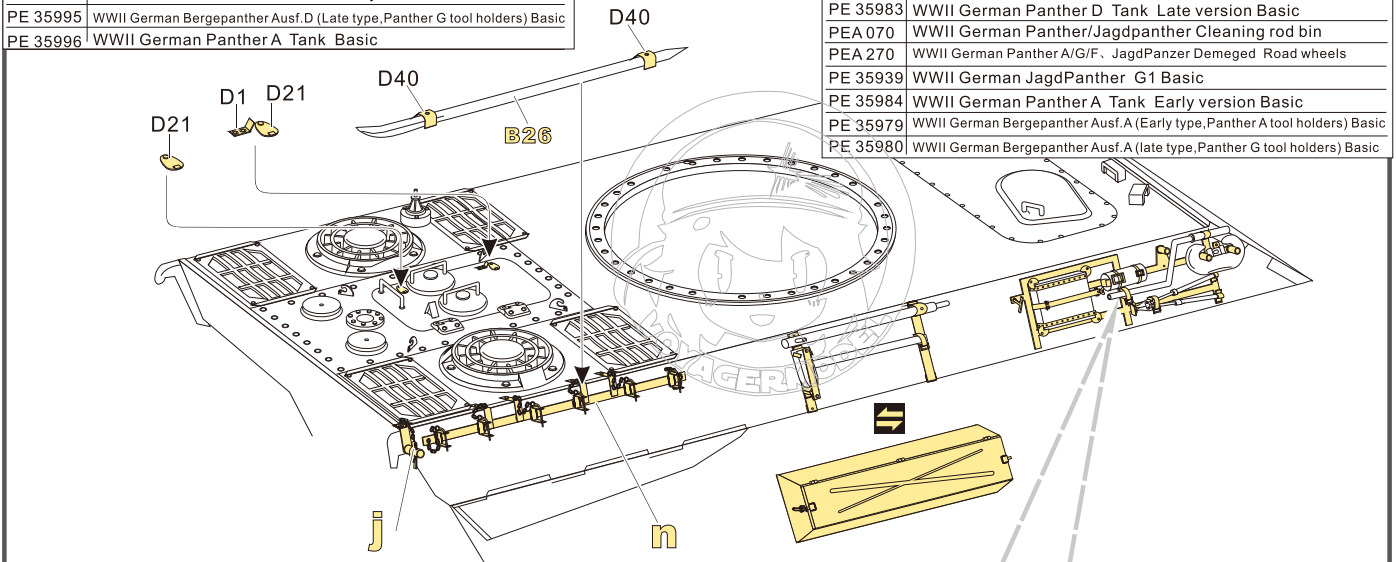

VOYAGERMODEL® 无微不至 极致享受
The Best Upgrade Solution

Recommended item

PE 35981	WWII German Panther D w/"Stadtgas" Fuel Tanks Basic
PE 35982	WWII German Panther D Tank Early version Basic
PE 35995	WWII German Bergepanther Ausf.D (Late type, Panther G tool holders) Basic
PE 35996	WWII German Panther A Tank Basic

VOYAGERMODEL® 无微不至 极致享受
The Best Upgrade Solution

Recommended item

PEA 428	WWII German Panther D AntiAircraft Armor
PEA 429	WWII German Panther A/D Schurzen
PE 35983	WWII German Panther D Tank Late version Basic
PEA 070	WWII German Panther/Jagdpanther Cleaning rod bin
PEA 270	WWII German Panther A/G/F, JagdPanzer Demaged Road wheels
PE 35939	WWII German JagdPanther G1 Basic
PE 35984	WWII German Panther A Tank Early version Basic
PE 35979	WWII German Bergepanther Ausf.A (Early type, Panther A tool holders) Basic
PE 35980	WWII German Bergepanther Ausf.A (late type, Panther G tool holders) Basic