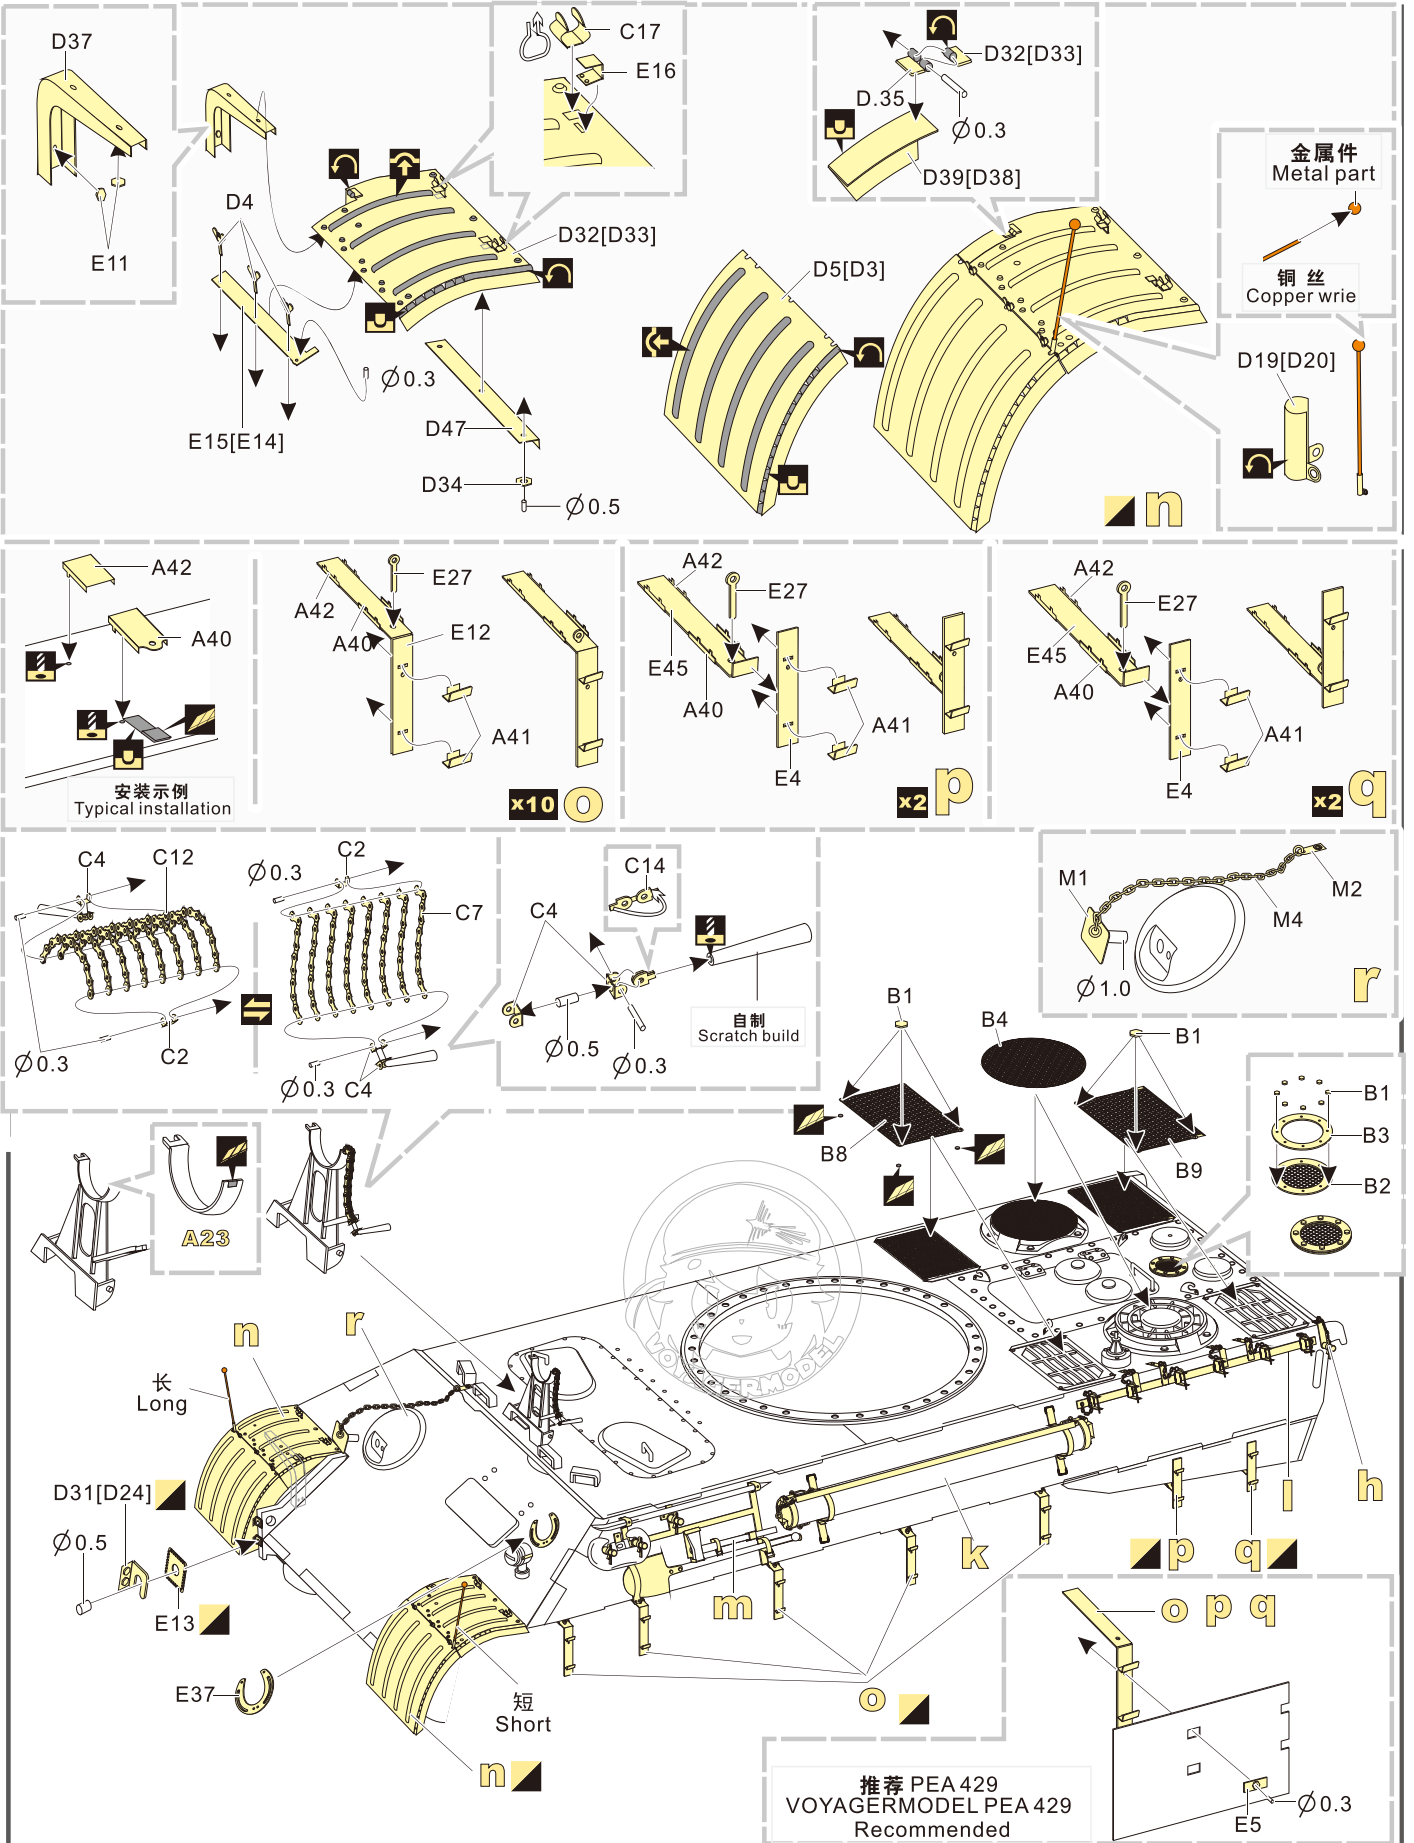

1/35 MILITARY MINIATURE VEHICLE UPGRADE SERIES PE351090

WWII German Panther A Tank Basic

二战德军豹A型坦克基本改造件

[For DRAGON 6160/6168/6358]

推荐使用工具 RECOMMENDED TOOLS

- 
 安装
install
- 
 折叠
bend
- A1**
 改造件零件编号
PE/resin part number
- B12**
 原零件编号
kit part number
- C22**
 被替换的原零件编号
replaced kit part number
- 
 另一侧相同制作
repeat on opposite side
- 
 切除
remove
- 
 打磨
grind off
- 
 弧度卷曲
radial bending
- 
 制作若干组
multiple assembly
- 
 选择安装
alternative
- 
 钻孔
drill
- 
 用胶棒制作
make from plastic rod

 用尖端在凹槽处冲压
use penpoint to press on the dent

蚀刻片零件内朝面向上
Put the part upside down
用笔尖在凹槽处刺
Use penpoint to press on the dent

1/35 MILITARY MINIATURE VEHICLE UPGRADE SERIES PE351090

b x4

c x2

d x8

e

f

g x2

h x2

i x6

j 自制 Scratch build

k 推荐 PEA070 VOYAGERMODEL PEA070 Recommended
剖面 Cross section

l x2

m

1/35 MILITARY MINIATURE VEHICLE UPGRADE SERIES PE351090

[Http://www.voyagermodel.com/productdetails.asp?itemid=PE351090](http://www.voyagermodel.com/productdetails.asp?itemid=PE351090)

VOYAGERMODEL

更多PE351090样品照片参考请扫一扫
MORE PICTUER OF PE 351090
REFERENCE SCAN HERE