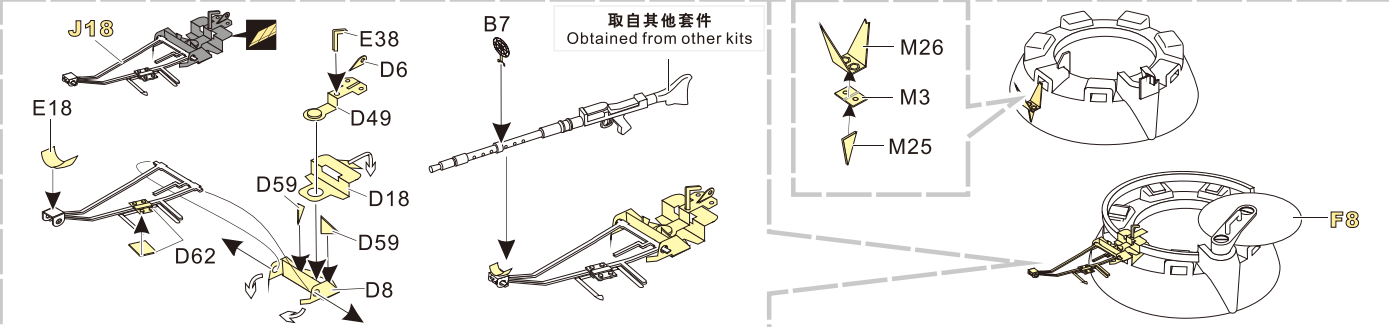

1/35 MILITARY MINIATURE VEHICLE UPGRADE SERIES PE351090

WWII German Panther A Tank Basic

二战德军豹A型坦克基本改造件

[For DRAGON 6160/6168/6358]

推荐使用工具 RECOMMENDED TOOLS

- 
 安装
install
- 
 折叠
bend
- A1**
 改造件零件编号
PE/resin part number
- B12**
 原零件编号
kit part number
- C22**
 被替换的原零件编号
replaced kit part number
- 
 另一侧相同制作
repeat on opposite side
- 
 切除
remove
- 
 打磨
grind off
- 
 弧度卷曲
radial bending
- 
 制作若干组
multiple assembly
- 
 选择安装
alternative
- 
 钻孔
drill
- 
 用胶棒制作
make from plastic rod

 用尖端在凹槽处冲压
use penpoint to press on the dent

蚀刻片零件内朝面向上
Put the part upside down
用笔尖在凹槽处刺
Use penpoint to press on the dent

1/35 MILITARY MINIATURE VEHICLE UPGRADE SERIES PE351090

b x4

c x2

d x8

e

f