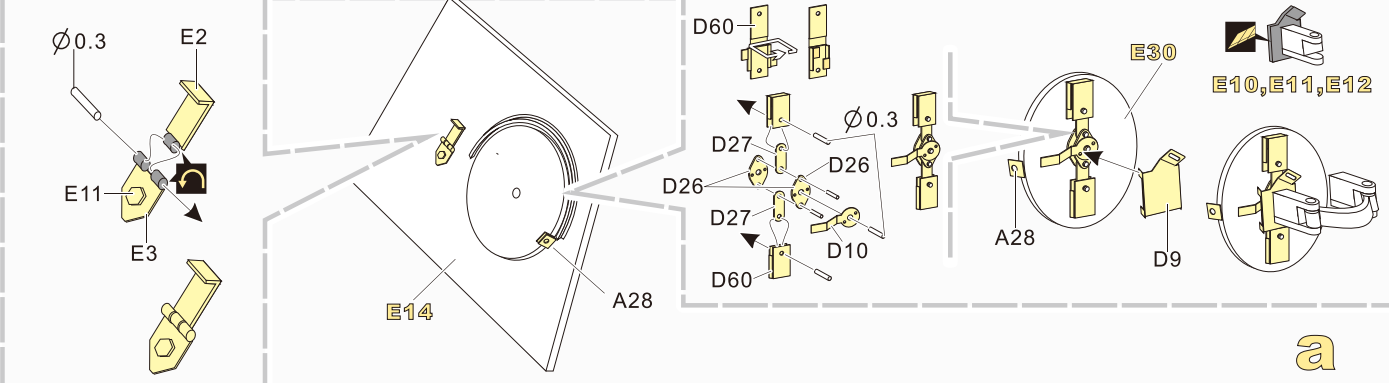

1/35 MILITARY MINIATURE VEHICLE UPGRADE SERIES PE351090

WWII German Panther A Tank Basic

二战德军豹A型坦克基本改造件

[For DRAGON 6160/6168/6358]

推荐使用工具 RECOMMENDED TOOLS

- 
 安装
install
- 
 折叠
bend
- A1**
 改造件零件编号
PE/resin part number
- B12**
 原零件编号
kit part number
- C22**
 被替换的原零件编号
replaced kit part number
- 
 另一侧相同制作
repeat on opposite side
- 
 切除
remove
- 
 打磨
grind off
- 
 弧度卷曲
radial bending
- 
 制作若干组
multiple assembly
- 
 选择安装
alternative
- 
 钻孔
drill
- 
 用胶棒制作
make from plastic rod

 用尖端在凹槽处冲压
use penpoint to press on the dent

蚀刻片零件内朝面向上
Put the part upside down
用笔尖在凹槽处刺
Use penpoint to press on the dent

1/35 MILITARY MINIATURE VEHICLE UPGRADE SERIES PE351090

b x4

c x2

d x8

e

f