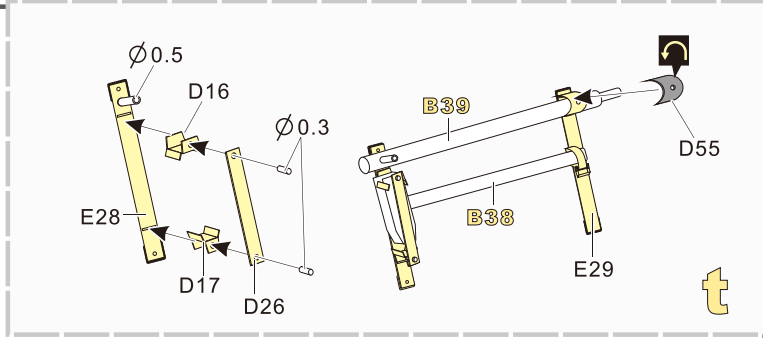

1/35 MILITARY MINIATURE VEHICLE UPGRADE SERIES PE351090