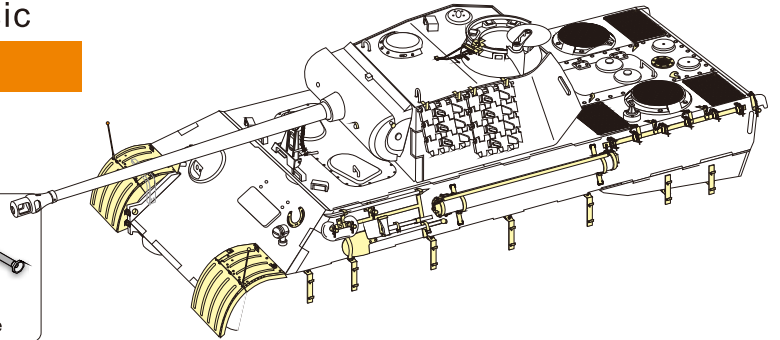

1/35 MILITARY MINIATURE VEHICLE UPGRADE SERIES PE351090

WWII German Panther A Tank Basic

二战德军豹A型坦克基本改造件

[For DRAGON 6160/6168/6358]

推荐使用工具 RECOMMENDED TOOLS

- 
 安装
install
- 
 折叠
bend
- A1**
 改造件零件编号
PE/resin part number
- B12**
 原零件编号
kit part number
- C22**
 被替换的原零件编号
replaced kit part number
- 
 另一侧相同制作
repeat on opposite side
- 
 切除
remove
- 
 打磨
grind off
- 
 弧度卷曲
radial bending
- 
 制作若干组
multiple assembly
- 
 选择安装
alternative
- 
 钻孔
drill
- 
 用胶棒制作
make from plastic rod

 用尖端在凹槽处冲压
use penpoint to press on the dent

蚀刻片零件内朝面向上
Put the part upside down
用笔尖在凹槽处刺
Use penpoint to press on the dent

1/35 MILITARY MINIATURE VEHICLE UPGRADE SERIES PE351090

b x4

c x2

d x8

e

f