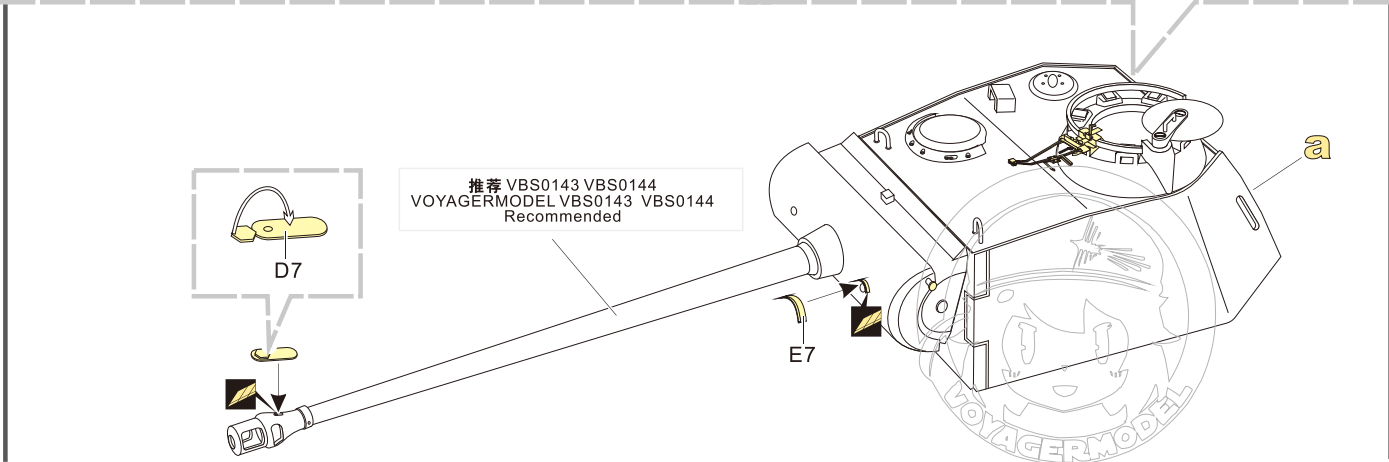

1/35 MILITARY MINIATURE VEHICLE UPGRADE SERIES PE351090

WWII German Panther A Tank Basic

二战德军豹A型坦克基本改造件

[For DRAGON 6160/6168/6358]

推荐使用工具 RECOMMENDED TOOLS

- 
 安装
install
- 
 折叠
bend
- A1**
 改造件零件编号
PE/resin part number
- B12**
 原零件编号
kit part number
- C22**
 被替换的原零件编号
replaced kit part number
- 
 另一侧相同制作
repeat on opposite side
- 
 切除
remove
- 
 打磨
grind off
- 
 弧度卷曲
radial bending
- 
 制作若干组
multiple assembly
- 
 选择安装
alternative
- 
 钻孔
drill
- 
 用胶棒制作
make from plastic rod

 用尖端在凹槽处冲压
use penpoint to press on the dent

蚀刻片零件内朝面向上
Put the part upside down
用笔尖在凹槽处刺
Use penpoint to press on the dent

1/35 MILITARY MINIATURE VEHICLE UPGRADE SERIES PE351090

b x4

c x2

d x8

e

f