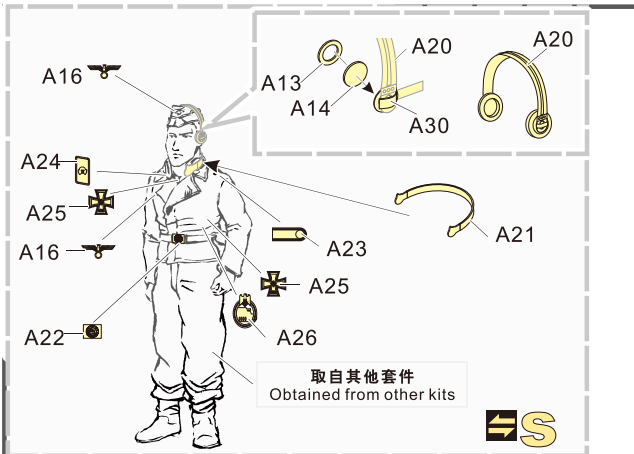

1/35 MILITARY MINIATURE VEHICLE UPGRADE SERIES PE351090