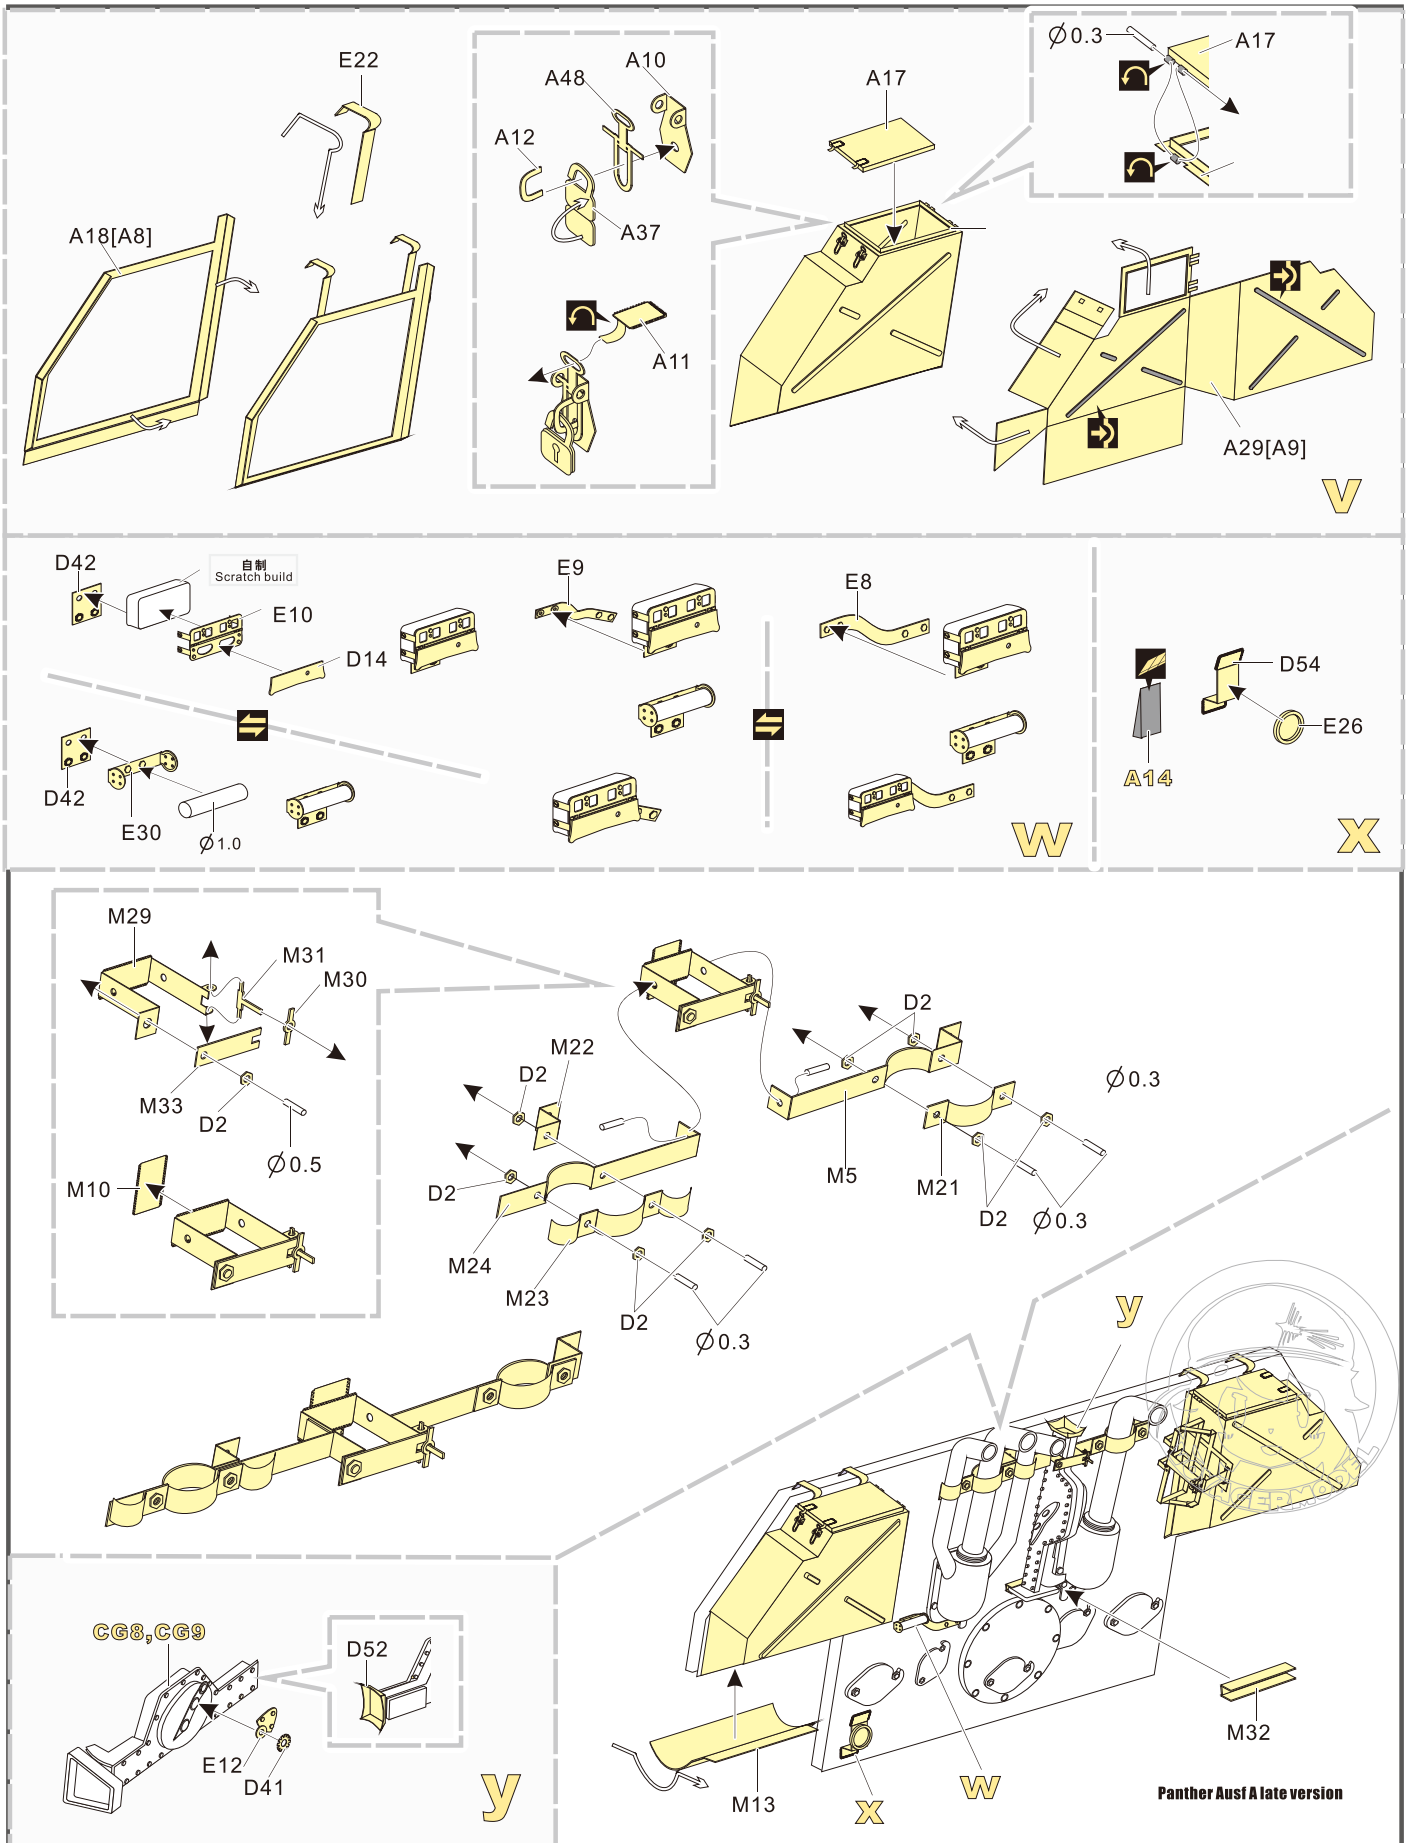

1/35 MILITARY MINIATURE VEHICLE UPGRADE SERIES PE351090