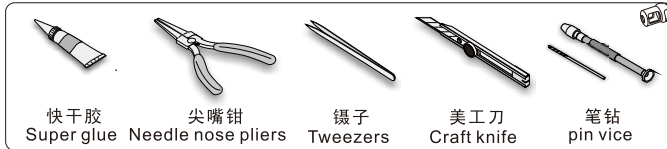

1/35 MILITARY MINIATURE VEHICLE UPGRADE SERIES PE351090

WWII German Panther A Tank Basic

二战德军豹A型坦克基本改造件

[For DRAGON 6160/6168/6358]

推荐使用工具 RECOMMENDED TOOLS

- 
 安装
install
- 
 折叠
bend
- A1**
 改造件零件编号
PE/resin part number
- B12**
 原零件编号
kit part number
- C22**
 被替换的原零件编号
replaced kit part number
- 
 另一侧相同制作
repeat on opposite side
- 
 切除
remove
- 
 打磨
grind off
- 
 弧度卷曲
radial bending
- 
 制作若干组
multiple assembly
- 
 选择安装
alternative
- 
 钻孔
drill
- 
 用胶棒制作
make from plastic rod

 用尖端在凹槽处冲压
use penpoint to press on the dent

蚀刻片零件内朝面向上
Put the part upside down
用笔尖在凹槽处刺
Use penpoint to press on the dent

1/35 MILITARY MINIATURE VEHICLE UPGRADE SERIES PE351090

b x4

c x2

d x8

e

f