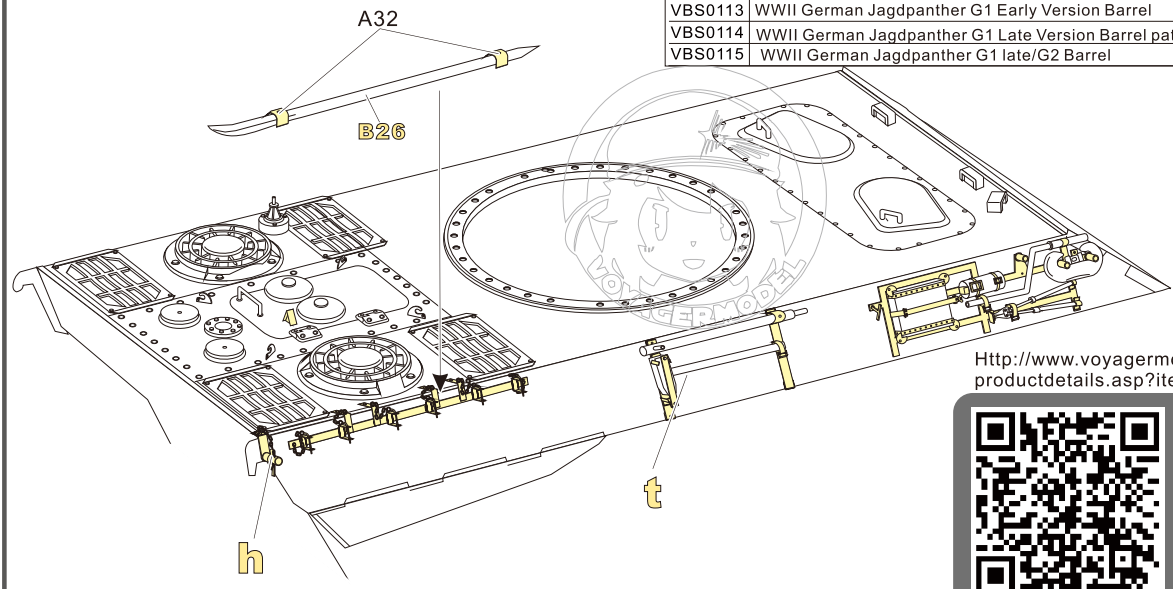

VOYAGERMODEL® 无微不至 精益求精

Recommended item

VBS0143	WWII German KwK42 L/70 Gun Barrel for Panther A/G (GP)
VBS0144	WWII German KwK42 L/70 Gun Barrel for Panther A/G (DRAGON SMART KIT)
VBS0145	WWII German KwK42 L/70 Gun Barrel for Panther D (GP)
VBS0533	WWII German KwK42 L/70 Gun Barrel for Panther D (TAKOM)
VBS0506	WWII German KwK42 L/70 Gun Barrel for Panther F
VBS0113	WWII German Jagdpanther G1 Early Version Barrel
VBS0114	WWII German Jagdpanther G1 Late Version Barrel pattern1
VBS0115	WWII German Jagdpanther G1 late/G2 Barrel

[Http://www.voyagermodel.com/productdetails.asp?itemid=PE351090](http://www.voyagermodel.com/productdetails.asp?itemid=PE351090)

VOYAGERMODEL

更多PE351090样品照片参考请扫一扫
MORE PICTUER OF PE 351090
REFERENCE SCAN HERE