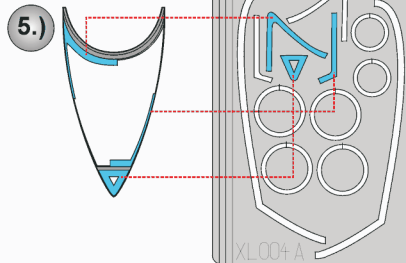

LIQUID MASK
CAMOUFLAGE COLOR