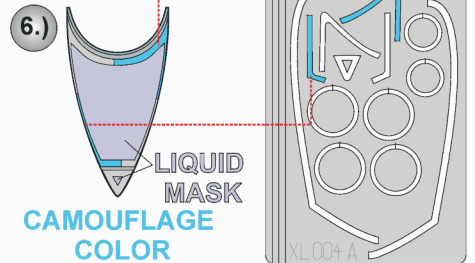

eduard
Express Mask

XL 004

F-16 Fighting Falcon

The die-cut mask for accurate canopy frame painting of the
Hasegawa 1/32 KIT

D64, D65

D27

G2

LIQUID MASK
INTERIOR COLOR

RUBBER COLOR

REMOVE MASK

LIQUID MASK
CAMOUFLAGE COLOR

G1

INTERIOR COLOR

REMOVE MASK

CAMOUFLAGE COLOR

LIQUID MASK