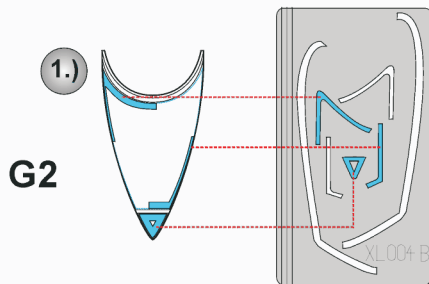

eduard
Express Mask

XL 004

F-16 Fighting Falcon

The die-cut mask for accurate canopy frame painting of the
Hasegawa 1/32 KIT

D64, D65

D27

G2

LIQUID MASK
INTERIOR COLOR