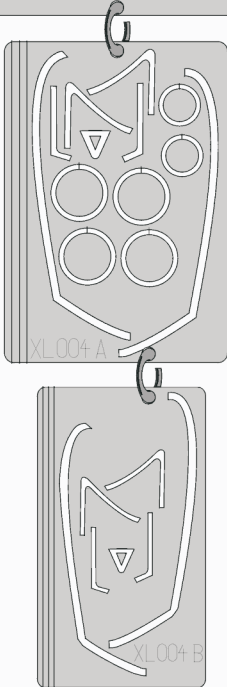

eduard
Express Mask

XL 004

F-16 Fighting Falcon

The die-cut mask for accurate canopy frame painting of the
Hasegawa 1/32 KIT

D64, D65

D27

G2

LIQUID MASK
INTERIOR COLOR

RUBBER COLOR

REMOVE MASK

LIQUID MASK
CAMOUFLAGE COLOR

G1

INTERIOR COLOR

REMOVE MASK

CAMOUFLAGE COLOR

LIQUID MASK

References:

LIQUID MASK

RUBBER COLOR

F-16 WALK AROUND, Squadron/Signal Publication Aircraft No.53

F-16 A/C Seria "Pod lupa" 9/1998

The Aircraft Walkaround Center [http:// www.5.50megs.com/robertlundin](http://www.5.50megs.com/robertlundin)