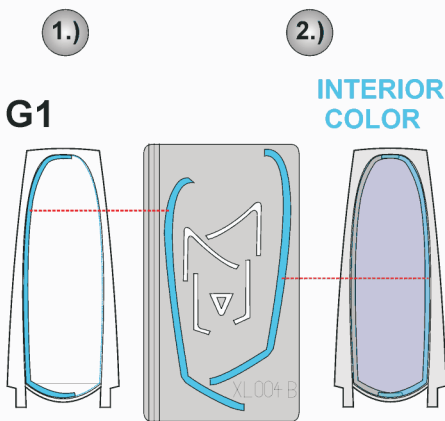

eduard
Express Mask

XL 004

F-16 Fighting Falcon

The die-cut mask for accurate canopy frame painting of the
Hasegawa 1/32 KIT

D64, D65

D27

G2

LIQUID MASK
INTERIOR COLOR

RUBBER COLOR

REMOVE MASK

LIQUID MASK
CAMOUFLAGE COLOR

G1

INTERIOR COLOR

REMOVE MASK

CAMOUFLAGE COLOR

LIQUID MASK

References:

LIQUID MASK

RUBBER COLOR

F-16 WALK AROUND, Squadron/Signal Publication Aircraft No.53

F-16 A/C Seria "Pod lupa" 9/1998

The Aircraft Walkaround Center [http:// www.5.50megs.com/robertlundin](http://www.5.50megs.com/robertlundin)