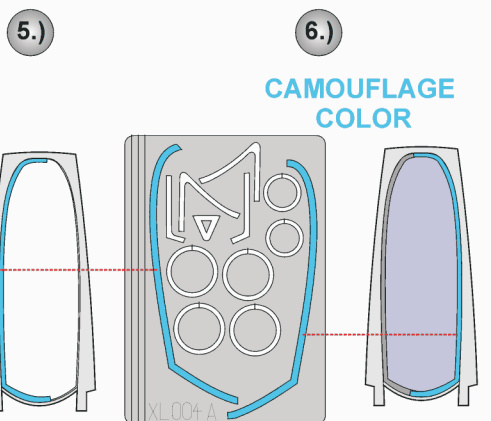

eduard
Express Mask

XL 004

F-16 Fighting Falcon

The die-cut mask for accurate canopy frame painting of the
Hasegawa 1/32 KIT

D64, D65

D27

G2

LIQUID MASK
INTERIOR COLOR

RUBBER COLOR

REMOVE MASK

LIQUID MASK
CAMOUFLAGE COLOR

G1

INTERIOR COLOR

REMOVE MASK

CAMOUFLAGE COLOR

LIQUID MASK

References:

LIQUID MASK

RUBBER COLOR

F-16 WALK AROUND, Squadron/Signal Publication Aircraft No.53

F-16 A/C Seria "Pod lupa" 9/1998

The Aircraft Walkaround Center [http:// www.5.50megs.com/robertlundin](http://www.5.50megs.com/robertlundin)