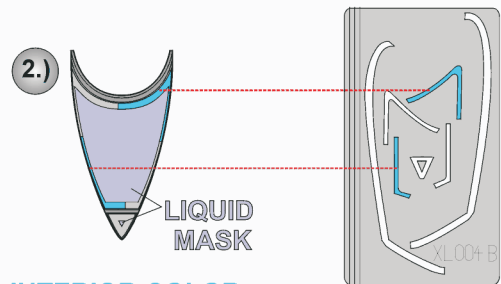

eduard
Express Mask

XL 004

F-16 Fighting Falcon

The die-cut mask for accurate canopy frame painting of the
Hasegawa 1/32 KIT

D64, D65

D27

G2

LIQUID MASK
INTERIOR COLOR

RUBBER COLOR

REMOVE MASK

LIQUID MASK
CAMOUFLAGE COLOR

G1

INTERIOR COLOR

REMOVE MASK

CAMOUFLAGE COLOR

LIQUID MASK