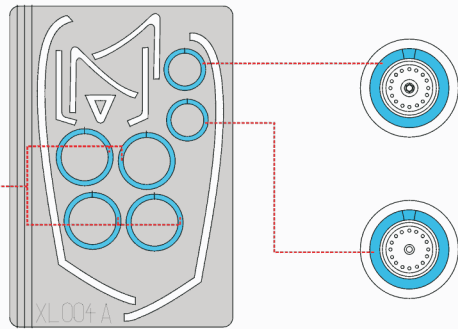

eduard
Express Mask

XL 004

F-16 Fighting Falcon

The die-cut mask for accurate canopy frame painting of the
Hasegawa 1/32 KIT

D64, D65

D27

G2

LIQUID MASK
INTERIOR COLOR

RUBBER COLOR

REMOVE MASK

LIQUID MASK
CAMOUFLAGE COLOR

G1

INTERIOR COLOR

REMOVE MASK

CAMOUFLAGE COLOR

LIQUID MASK

References:

LIQUID MASK

RUBBER COLOR

F-16 WALK AROUND, Squadron/Signal Publication Aircraft No.53

F-16 A/C Seria "Pod lupa" 9/1998

The Aircraft Walkaround Center [http:// www.5.50megs.com/robertlundin](http://www.5.50megs.com/robertlundin)