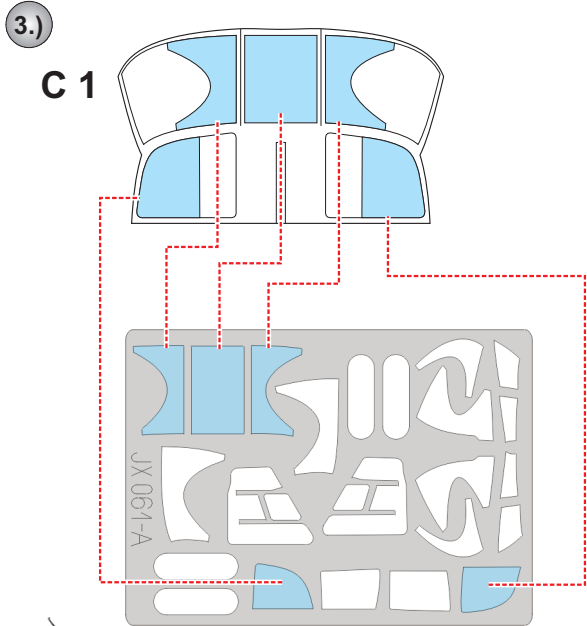

eduard
MASK

JX 061

UH-60A Black Hawk 1/35

The die-cut mask for accurate canopy frame painting of the Academy scale 1/35 KIT

— LIQUID MASK

■ - LIQUID MASK

C 7 C 7

C 7 C 7

C 4 C 4

C 4 C 4

REFERENCES: Sqadron/Signal Publ.:Walk Around # 5519 - UH-60 Black Hawk
Sqadron/Signal Publ.: # 1133 - H-60 Black Hawk