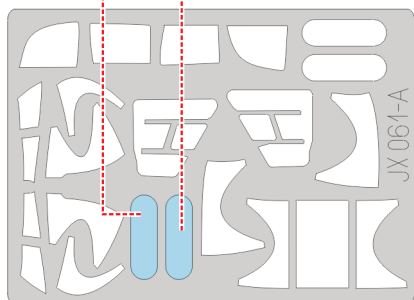

eduard
MASK

JX 061

UH-60A Black Hawk 1/35

The die-cut mask for accurate canopy frame painting of the Academy scale 1/35 KIT

— LIQUID MASK

■ - LIQUID MASK

C 7 C 7

C 7 C 7

C 4 C 4

C 4 C 4

REFERENCES: Sqadron/Signal Publ.:Walk Around # 5519 - UH-60 Black Hawk
Sqadron/Signal Publ.: # 1133 - H-60 Black Hawk