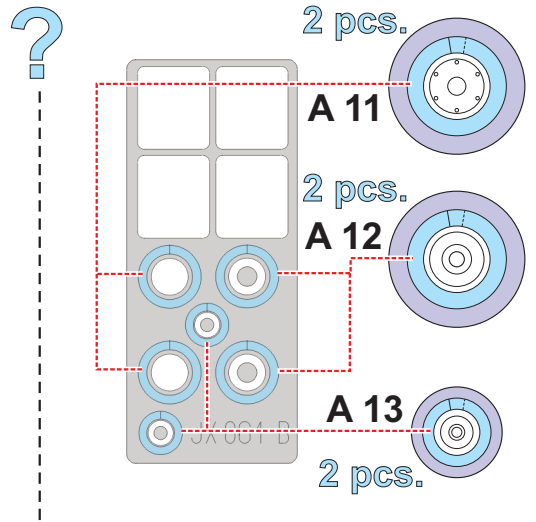

eduard
MASK

JX 061

UH-60A Black Hawk 1/35

The die-cut mask for accurate canopy frame painting of the Academy scale 1/35 KIT

— LIQUID MASK

■ - LIQUID MASK

C 7 C 7

C 7 C 7

C 4 C 4

C 4 C 4

REFERENCES: Sqadron/Signal Publ.:Walk Around # 5519 - UH-60 Black Hawk
Sqadron/Signal Publ.: # 1133 - H-60 Black Hawk