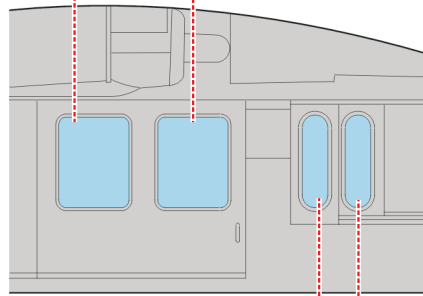

eduard
MASK

JX 061

UH-60A Black Hawk 1/35

The die-cut mask for accurate canopy frame painting of the Academy scale 1/35 KIT

— LIQUID MASK

■ - LIQUID MASK

C 7 C 7

C 7 C 7