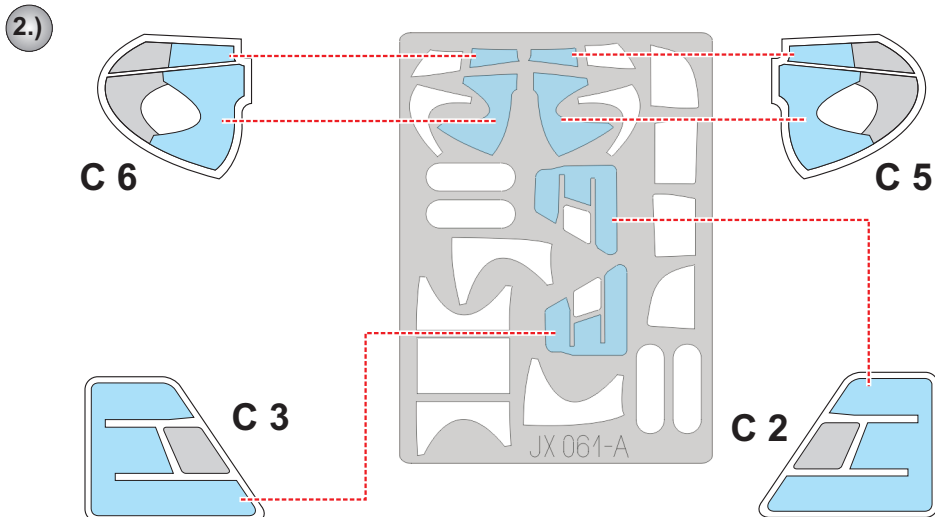

eduard
MASK

JX 061

UH-60A Black Hawk 1/35

The die-cut mask for accurate canopy frame painting of the Academy scale 1/35 KIT

— LIQUID MASK

■ - LIQUID MASK

C 7 C 7

C 7 C 7

C 4 C 4

C 4 C 4

REFERENCES: Sqadron/Signal Publ.:Walk Around # 5519 - UH-60 Black Hawk
Sqadron/Signal Publ.: # 1133 - H-60 Black Hawk