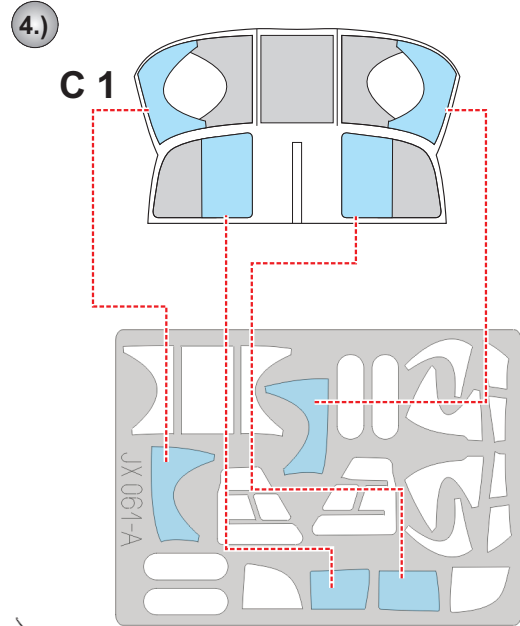

eduard
MASK

JX 061

UH-60A Black Hawk 1/35

The die-cut mask for accurate canopy frame painting of the Academy scale 1/35 KIT

— LIQUID MASK

■ - LIQUID MASK

C 7 C 7

C 7 C 7

C 4 C 4

C 4 C 4

REFERENCES: Sqadron/Signal Publ.:Walk Around # 5519 - UH-60 Black Hawk
Sqadron/Signal Publ.: # 1133 - H-60 Black Hawk