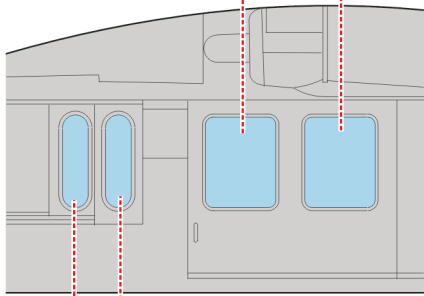

eduard
MASK

JX 061

UH-60A Black Hawk 1/35

The die-cut mask for accurate canopy frame painting of the Academy scale 1/35 KIT

— LIQUID MASK

■ - LIQUID MASK

C 7 C 7

C 7 C 7