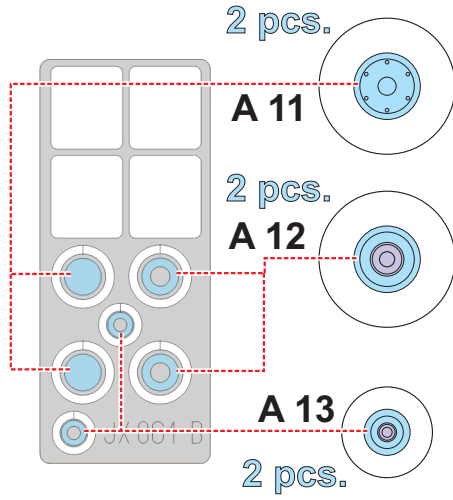

eduard
MASK

JX 061

UH-60A Black Hawk 1/35

The die-cut mask for accurate canopy frame painting of the Academy scale 1/35 KIT

— LIQUID MASK

■ - LIQUID MASK

C 7 C 7

C 7 C 7

C 4 C 4

C 4 C 4

REFERENCES: Sqadron/Signal Publ.:Walk Around # 5519 - UH-60 Black Hawk
Sqadron/Signal Publ.: # 1133 - H-60 Black Hawk