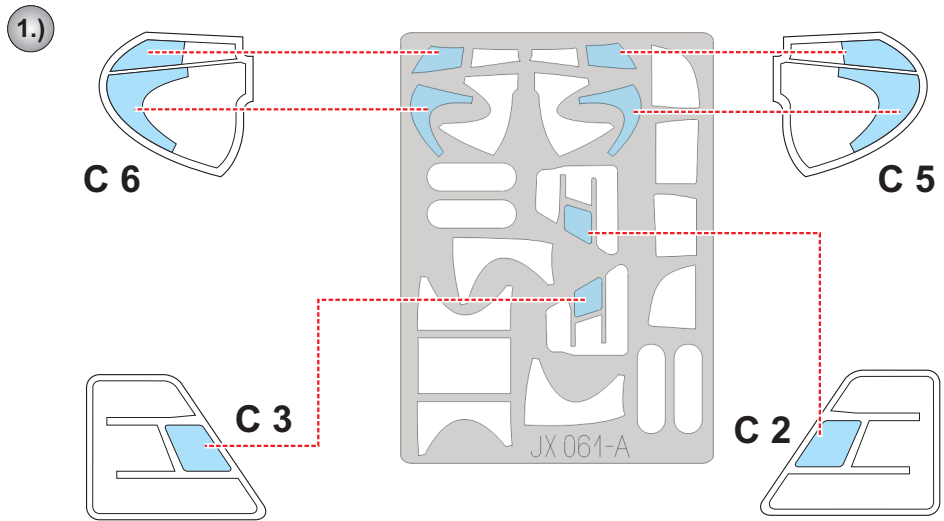

eduard
MASK

JX 061

UH-60A Black Hawk 1/35

The die-cut mask for accurate canopy frame painting of the Academy scale 1/35 KIT

— LIQUID MASK

■ - LIQUID MASK

C 7 C 7

C 7 C 7

C 4 C 4

C 4 C 4

REFERENCES: Sqadron/Signal Publ.:Walk Around # 5519 - UH-60 Black Hawk
Sqadron/Signal Publ.: # 1133 - H-60 Black Hawk