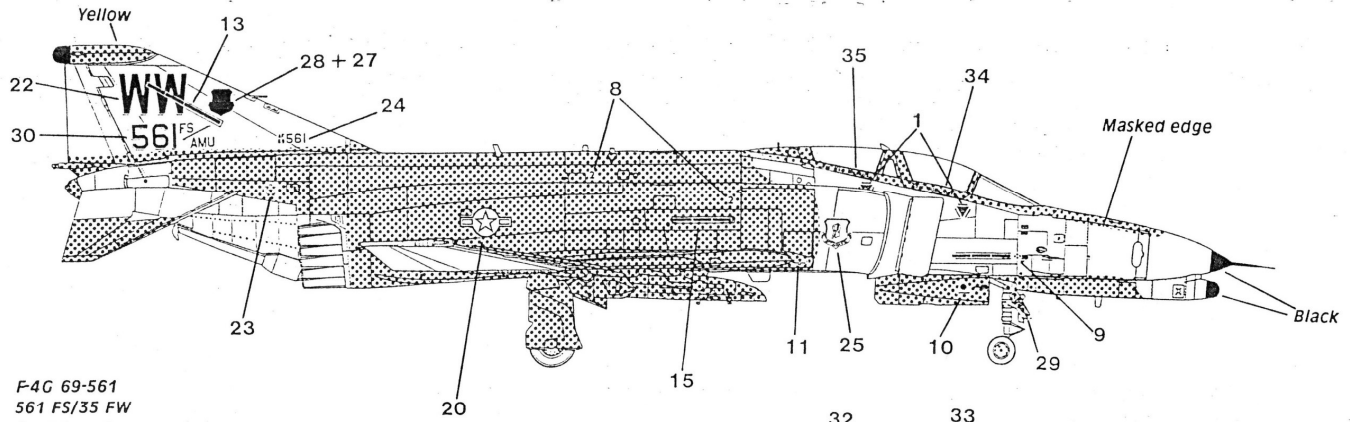

SuperScale Decal No. 72-660
F-4G (Wild Weasel) and F-4E Phantoms
35 FW/561 FS Co., 52 TFW From Desert Storm
F-4E 35 FW/20FS CO.

Hill II paint scheme

FS 36118 Gunship Gray
FS 36320 Dk Ghost Gray

Use black outlined gray
walkways available on
SuperScale Sheet No. 72-484

Research by:
Norris Graser

SCALE MODEL DECALS

F-4G 69-561
 561 FS/35 FW
 Squadron Commander
 George AFB, CA
 March, 1992

F-4G 23 TFS/52 TFW
 Spangdahlem AB, Germany
 Unit was based at Sheik Isa
 AB, Bahrain, during Desert
 Storm, 1991