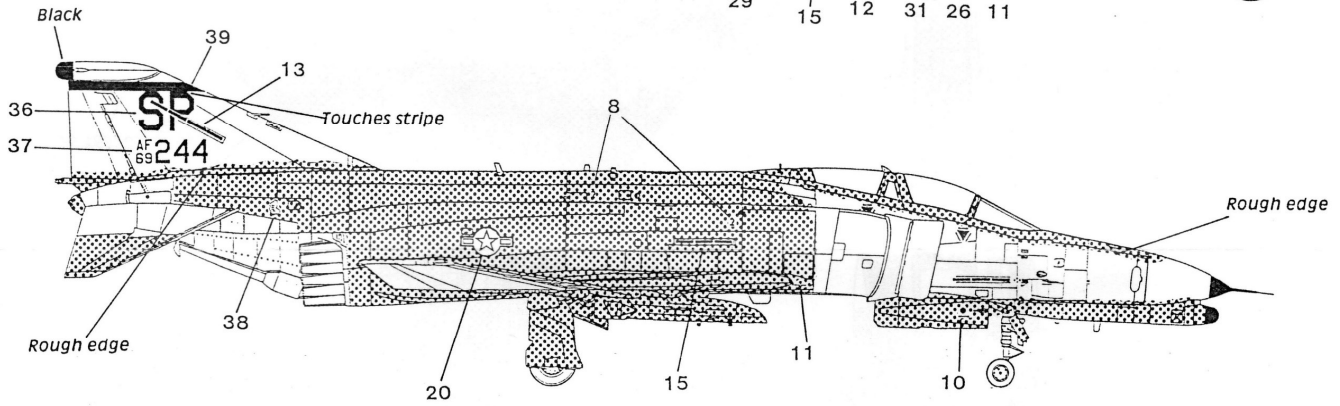

SuperScale Decal No. 72-660
F-4G (Wild Weasel) and F-4E Phantoms
35 FW/561 FS Co., 52 TFW From Desert Storm
F-4E 35 FW/20FS CO.

Hill II paint scheme

FS 36118 Gunship Gray
FS 36320 Dk Ghost Gray

Use black outlined gray
walkways available on
SuperScale Sheet No. 72-484

Research by:
Norris Graser

SCALE MODEL DECALS

F-4G 69-561
 561 FS/35 FW
 Squadron Commander
 George AFB, CA
 March, 1992

F-4G 23 TFS/52 TFW
 Spangdahlem AB, Germany
 Unit was based at Sheik Isa
 AB, Bahrain, during Desert
 Storm, 1991