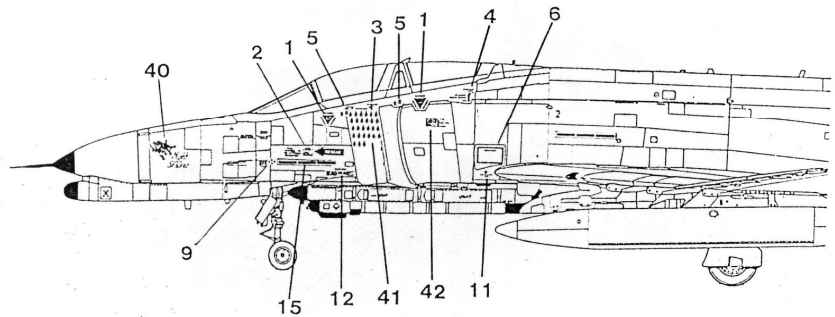

Research by:
Norris Graser

SCALE MODEL DECALS

F-4G 69-561
 561 FS/35 FW
 Squadron Commander
 George AFB, CA
 March, 1992

F-4G 23 TFS/52 TFW
 Spangdahlem AB, Germany
 Unit was based at Sheik Isa
 AB, Bahrain, during Desert
 Storm, 1991