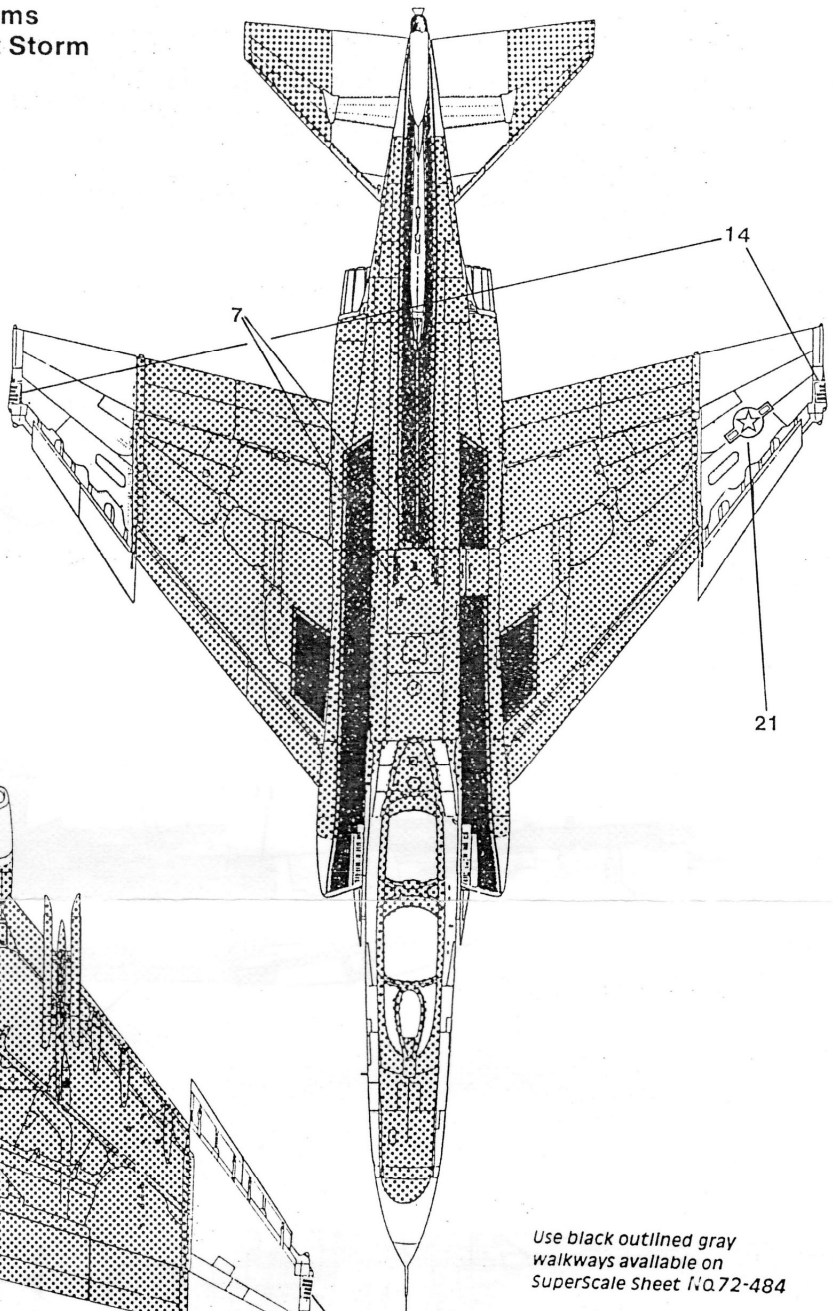

SuperScale Decal No. 72-660
F-4G (Wild Weasel) and F-4E Phantoms
35 FW/561 FS Co., 52 TFW From Desert Storm
F-4E 35 FW/20FS CO.

Hill II paint scheme

FS 36118 Gunship Gray
FS 36320 Dk Ghost Gray

Use black outlined gray
walkways available on
SuperScale Sheet No. 72-484

Research by:
Norris Graser

SCALE MODEL DECALS

F-4G 69-561
 561 FS/35 FW
 Squadron Commander
 George AFB, CA
 March, 1992

F-4G 23 TFS/52 TFW
 Spangdahlem AB, Germany
 Unit was based at Sheik Isa
 AB, Bahrain, during Desert
 Storm, 1991