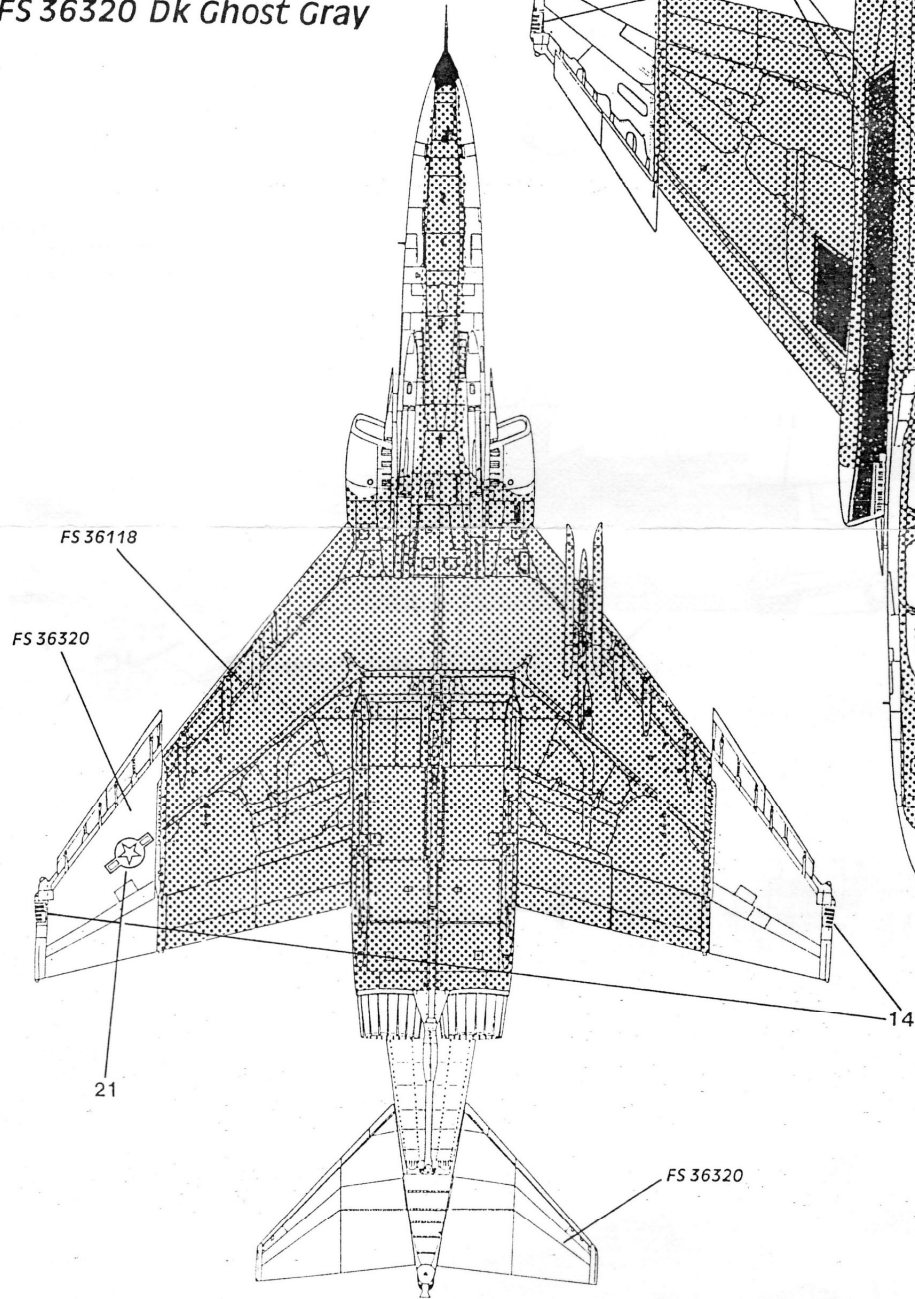

SuperScale Decal No. 72-660
F-4G (Wild Weasel) and F-4E Phantoms
35 FW/561 FS Co., 52 TFW From Desert Storm
F-4E 35 FW/20FS CO.

Hill II paint scheme

FS 36118 Gunship Gray
FS 36320 Dk Ghost Gray

Use black outlined gray
walkways available on
SuperScale Sheet No. 72-484

Research by:
Norris Graser

SCALE MODEL DECALS

F-4G 69-561
 561 FS/35 FW
 Squadron Commander
 George AFB, CA
 March, 1992

F-4G 23 TFS/52 TFW
 Spangdahlem AB, Germany
 Unit was based at Sheik Isa
 AB, Bahrain, during Desert
 Storm, 1991

F-4E 68-531
 20 FS/35 FW
 Squadron Commander
 George AFB, CA
 March, 1992