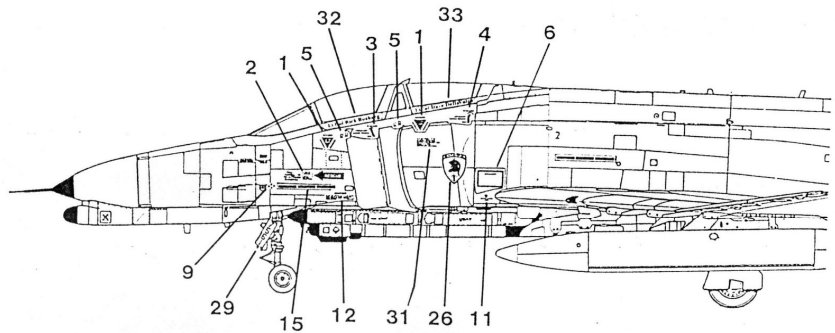

SuperScale Decal No. 72-660
F-4G (Wild Weasel) and F-4E Phantoms
35 FW/561 FS Co., 52 TFW From Desert Storm
F-4E 35 FW/20FS CO.

Hill II paint scheme

FS 36118 Gunship Gray
FS 36320 Dk Ghost Gray

Use black outlined gray
walkways available on
SuperScale Sheet No. 72-484

Research by:
Norris Graser

SCALE MODEL DECALS

F-4G 69-561
 561 FS/35 FW
 Squadron Commander
 George AFB, CA
 March, 1992

F-4G 23 TFS/52 TFW
 Spangdahlem AB, Germany
 Unit was based at Sheik Isa
 AB, Bahrain, during Desert
 Storm, 1991