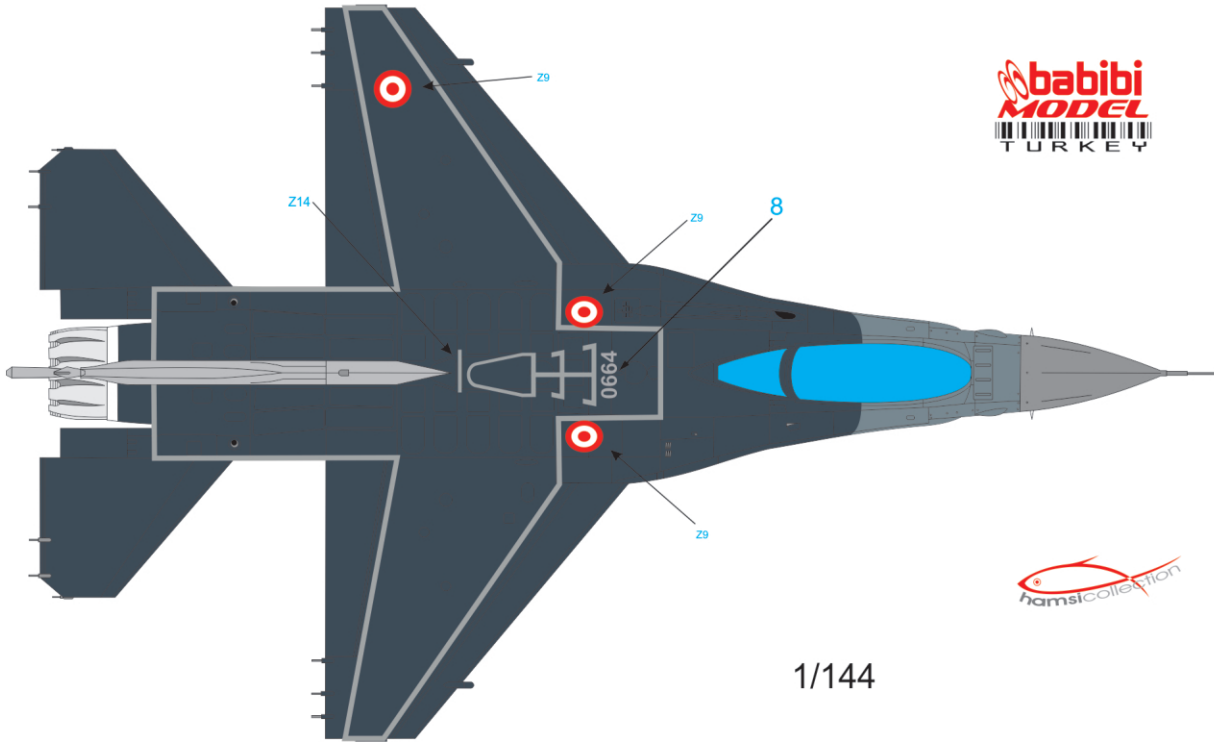

FS 36118
TESTORS- GUNSHIP GRAY - 1723
REVELL-77 TAMIYA- Xf24 HUMBROL- 125

FS 36320
TESTORS- DK GHOST GRAY - 1741
REVELL-57 HUMBROL- 128

FS 36375
TESTORS- LT GHOST GRAY - 1728
TAMIYA- Xf19 HUMBROL- 127

FS 36270
TESTORS- NEUT GRAY - 1725
TAMIYA- Xf20 HUMBROL- 126