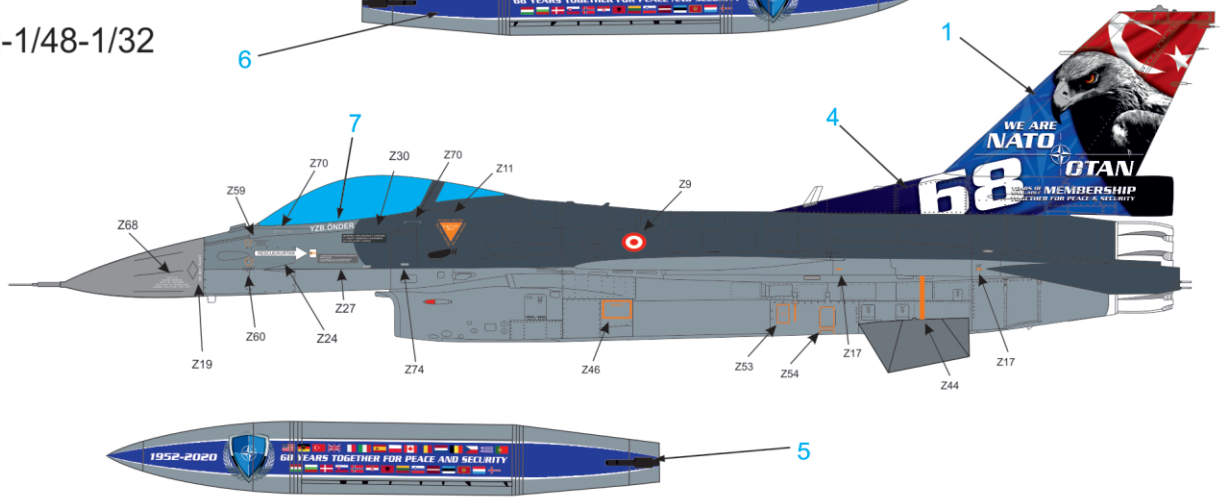

1/72-1/48-1/32

1/72-1/48-1/32

FS 36118
TESTORS- GUNSHIP GRAY - 1723
REVELL-77 TAMIYA- X124 HUMBROL- 125

FS 36320
TESTORS- DK GHOST GRAY - 1741
REVELL-57 HUMBROL- 128

FS 36375
TESTORS- LT GHOST GRAY - 1728
TAMIYA- X119 HUMBROL- 127