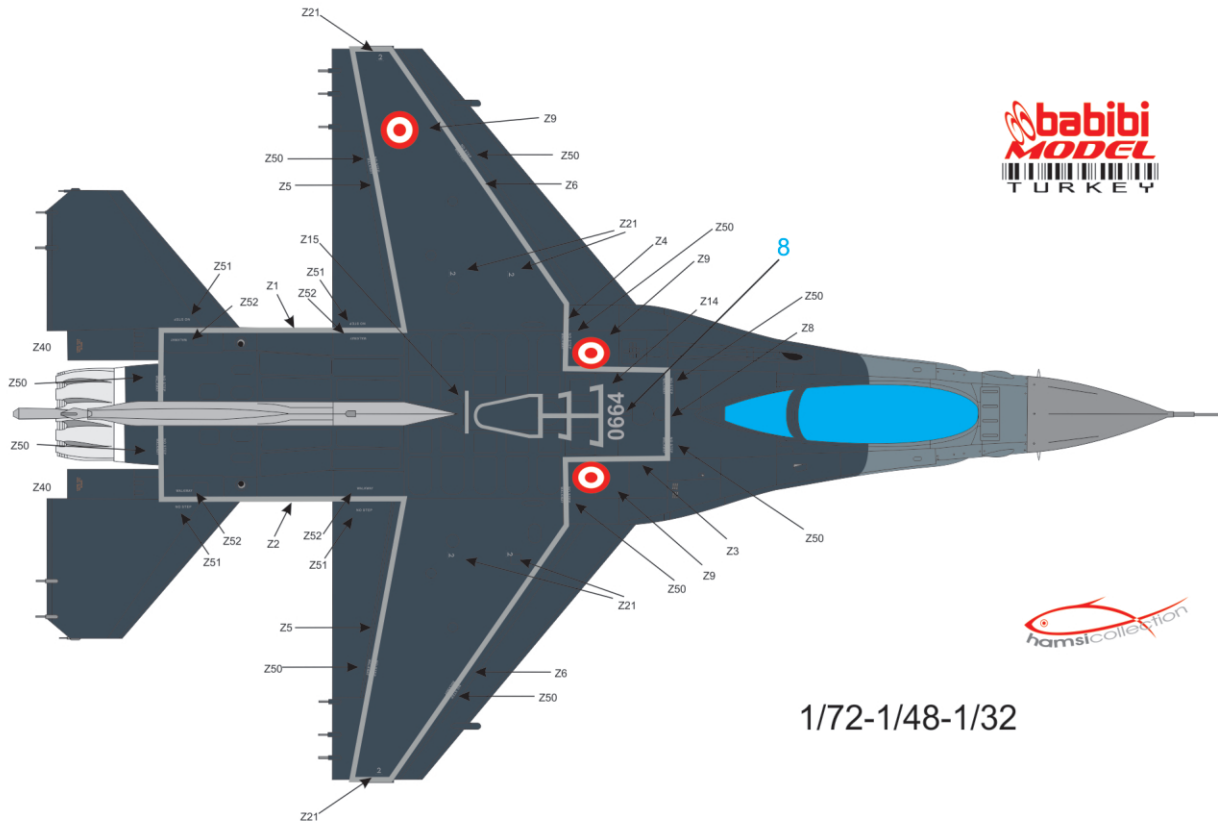

1/72-1/48-1/32

1/72-1/48-1/32

FS 36118
TESTORS- GUNSHIP GRAY - 1723
REVELL-77 TAMIYA- X124 HUMBROL- 125

FS 36320
TESTORS- DK GHOST GRAY - 1741
REVELL-57 HUMBROL- 128

FS 36375
TESTORS- LT GHOST GRAY - 1728
TAMIYA- X119 HUMBROL- 127