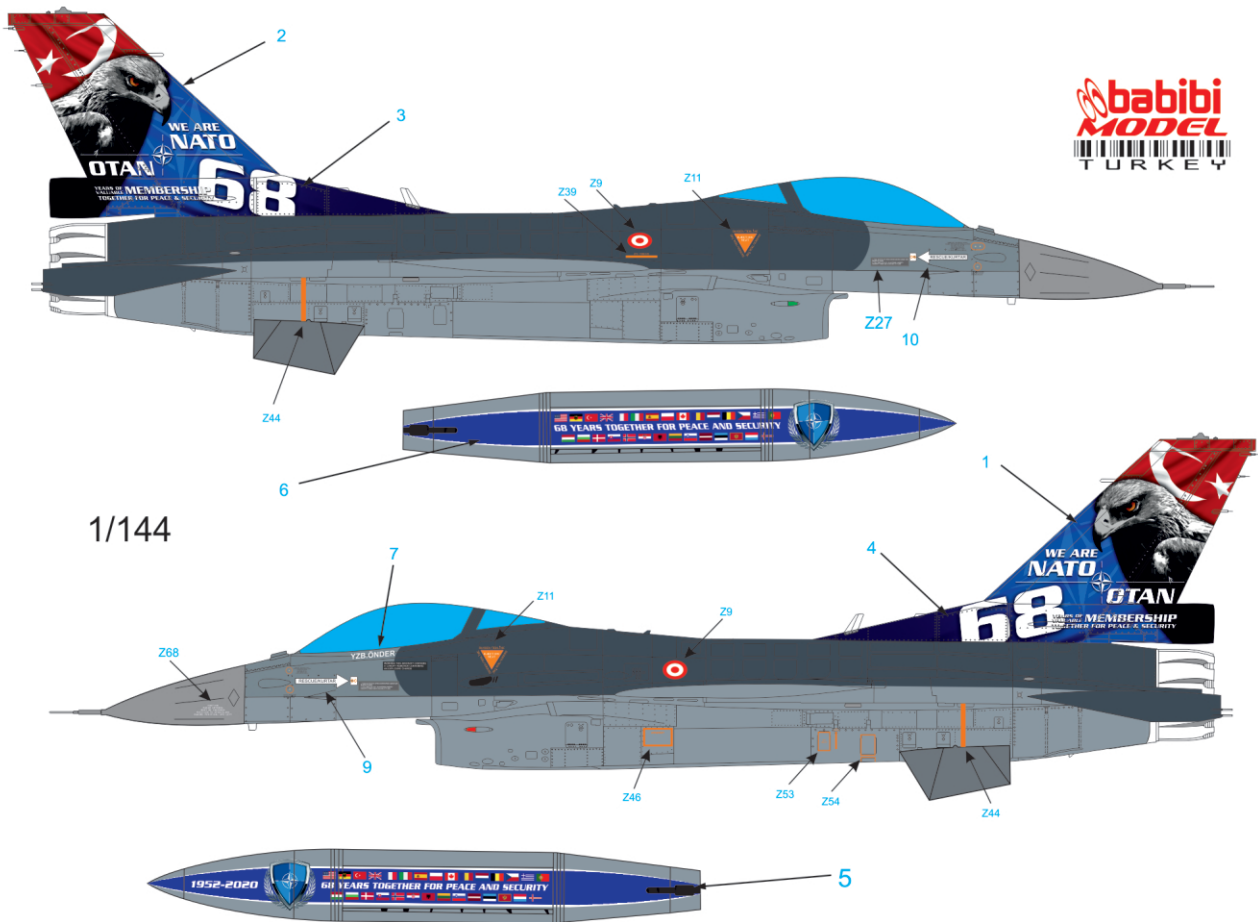

1/72-1/48-1/32

FS 36118	FS 36320	FS 36375	FS 36270
TESTORS- GUNSHIP GRAY - 1723	TESTORS- DK GHOST GRAY - 1741	TESTORS- LT GHOST GRAY - 1728	TESTORS- NEUT GRAY - 1725
REVELL-77 TAMIYA- X124 HUMBROL- 125	REVELL-57 HUMBROL- 128	TAMIYA- X119 HUMBROL- 127	TAMIYA- X120 HUMBROL- 126

1/144