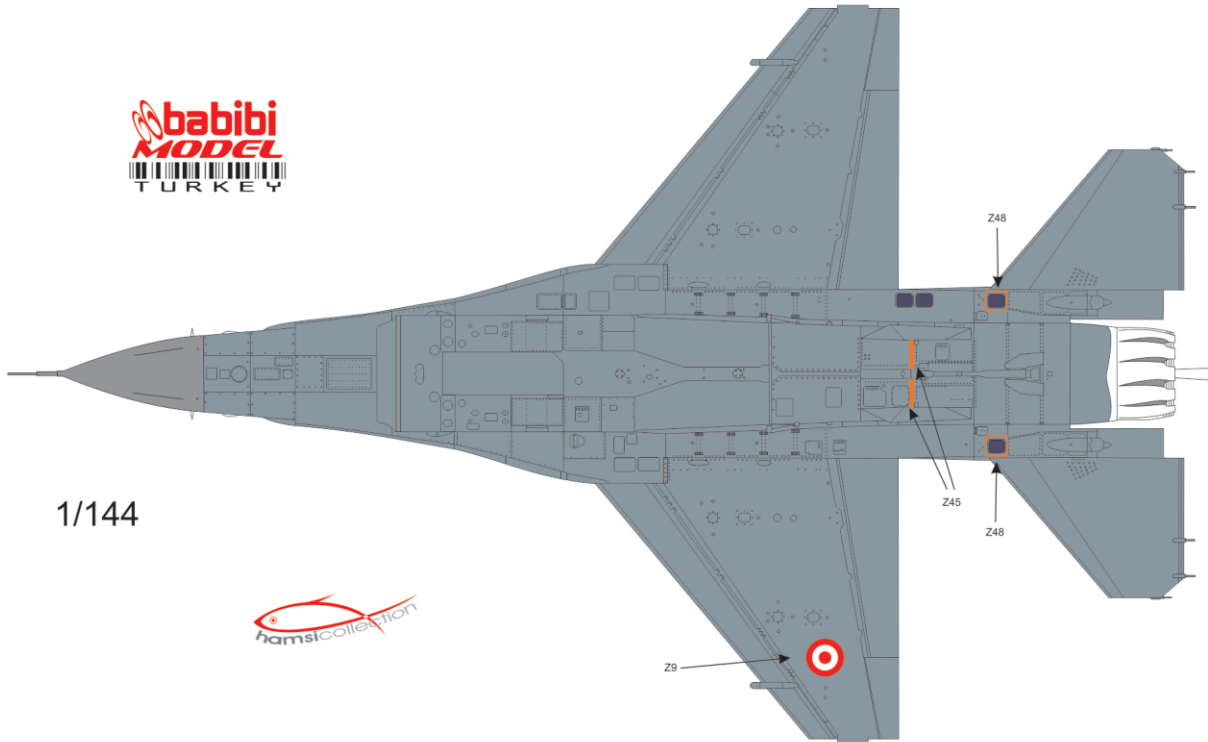

FS 36118
TESTORS- GUNSHIP GRAY - 1723
REVELL-77 TAMIYA- Xf24 HUMBROL- 125

FS 36320
TESTORS- DK GHOST GRAY - 1741
REVELL-57 HUMBROL- 128

FS 36375
TESTORS- LT GHOST GRAY - 1728
TAMIYA- Xf19 HUMBROL- 127

FS 36270
TESTORS- NEUT GRAY - 1725
TAMIYA- Xf20 HUMBROL- 126