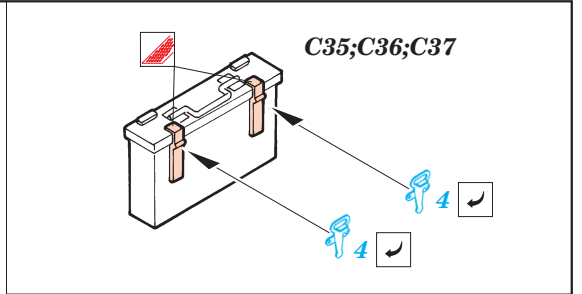

 ORIGINAL KIT PARTS
PŮVODNÍ DÍLY STAVEBNICE

 PHOTO-ETCHED PARTS
LEPTANÉ DÍLY

 PARTS TO BE REMOVED
DÍLY K ODSTRANĚNÍ

 FILL
TMELIT

REFERENCES: HALF-TRACK - A History of American Semi-Trackd Vehicles
 INSIDE THE GREAT TANKS
 Concord Publ.#7031: U.S.Half-Tracks in Combat 1941-1945
 Darlington Production: U.S.Half-Tracks

not included in this set