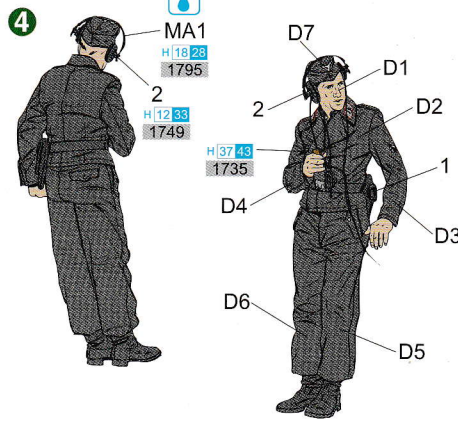

German Tank Crew 1939-1943

1:35 '39-'45 SERIES

H11 GSI CREOS CORP. AQUEOUS HOBBY COLOUR ■ GSI CREOS CORP. MR. COLOUR
MODEL MASTER COLOR.

Illustrations by Ronald Volstad

6375-01