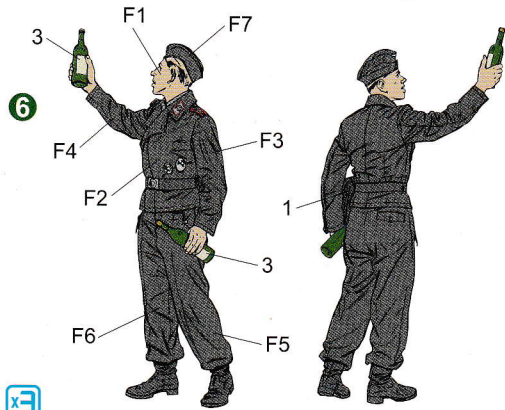

German Tank Crew 1939-1943

1:35 '39-'45 SERIES

H11 GSI CREOS CORP. AQUEOUS HOBBY COLOUR ■ GSI CREOS CORP. MR. COLOUR
MODEL MASTER COLOR.

Illustrations by Ronald Volstad

6375-01