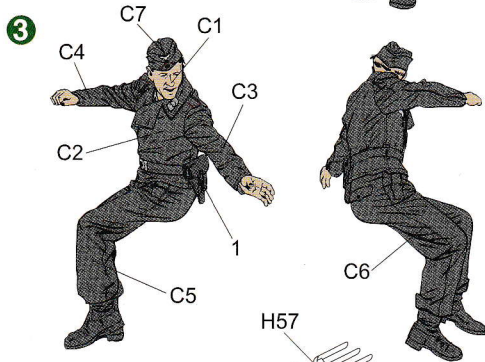

German Tank Crew 1939-1943

1:35 '39-'45 SERIES

H11 GSI CREOS CORP. AQUEOUS HOBBY COLOUR ■ GSI CREOS CORP. MR. COLOUR
MODEL MASTER COLOR.

Illustrations by Ronald Volstad

6375-01