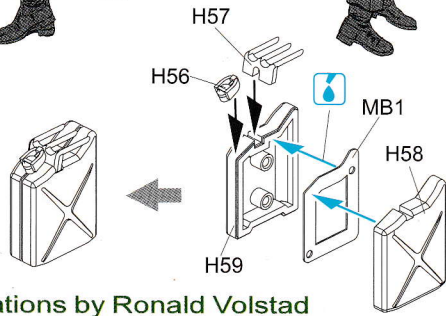

German Tank Crew 1939-1943

1:35 '39-'45 SERIES

H11 GSI CREOS CORP. AQUEOUS HOBBY COLOUR ■ GSI CREOS CORP. MR. COLOUR
MODEL MASTER COLOR.

Illustrations by Ronald Volstad

6375-01