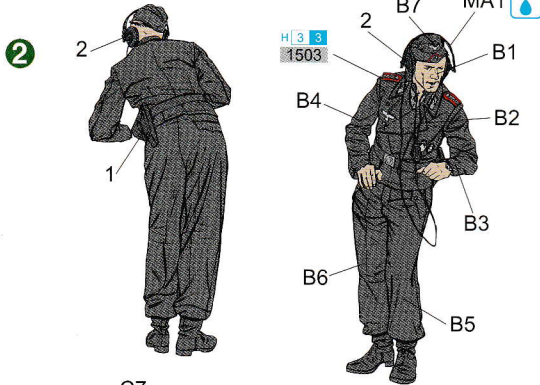

German Tank Crew 1939-1943

1:35 '39-'45 SERIES

H11 GSI CREOS CORP. AQUEOUS HOBBY COLOUR ■ GSI CREOS CORP. MR. COLOUR
MODEL MASTER COLOR.

Illustrations by Ronald Volstad

6375-01