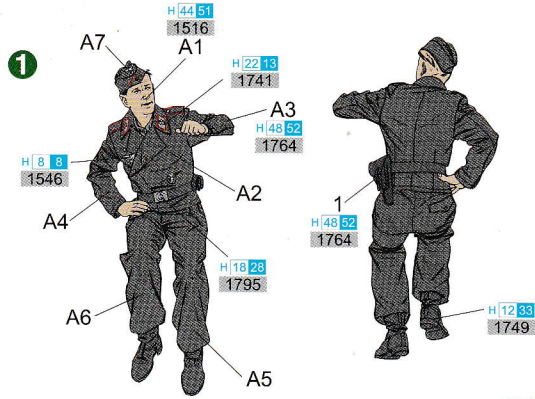

German Tank Crew 1939-1943

1:35 '39-'45 SERIES

H11 GSI CREOS CORP. AQUEOUS HOBBY COLOUR ■ GSI CREOS CORP. MR. COLOUR
MODEL MASTER COLOR.

Illustrations by Ronald Volstad

6375-01