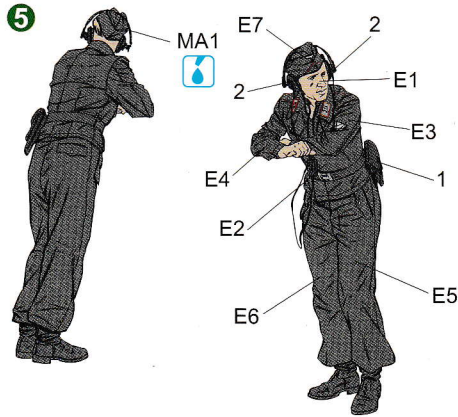

German Tank Crew 1939-1943

1:35 '39-'45 SERIES

H11 GSI CREOS CORP. AQUEOUS HOBBY COLOUR ■ GSI CREOS CORP. MR. COLOUR
MODEL MASTER COLOR.

Illustrations by Ronald Volstad

6375-01