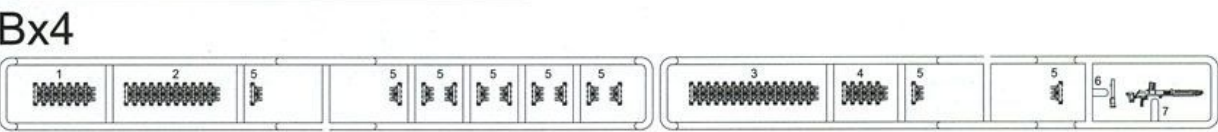

10 **K**

11

12

J **14**

15

16

17

18

19

20

#Although the four upper track sections can be curved, it is not intended that they be continuously bent backwards and forwards. Otherwise, they may break.
#When creating the track sections on the pre-curved jig, carefully add the track links one by one.

1:1   

MA (Photo-etched parts)

この部品は使用しません
Parts not for use.
Telle werden nicht verwendet.
Pieces a ne pas utiliser.
Parti nin utilizzati.
不需要使用的部件

Paint & Markings

マーキング及び塗装図 Markierungen und Bemalung 標貼及着色指示 Decoration et Peinture Marchio & Pittura