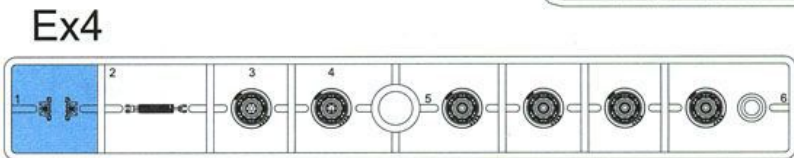

10 **K**

11

12

J **14**

15

16

17

18

19

20

#Although the four upper track sections can be curved, it is not intended that they be continuously bent backwards and forwards. Otherwise, they may break.
#When creating the track sections on the pre-curved jig, carefully add the track links one by one.

1:1   

MA (Photo-etched parts)

この部品は使用しません
Parts not for use.
Telle werden nicht verwendet.
Pieces a ne pas utiliser.
Parti nin utilizzati.
不需要使用的部件

Paint & Markings

マーキング及び塗装図 Markierungen und Bemalung 標貼及着色指示 Decoration et Peinture Marchio & Pittura