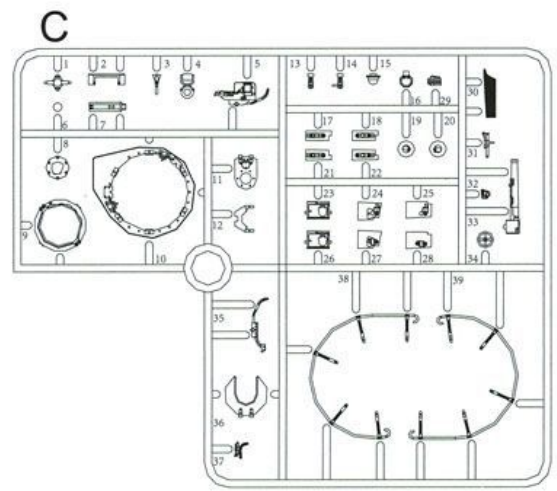

10 **K**

11

12

J **14**

15

16

17

18

19

20

#Although the four upper track sections can be curved, it is not intended that they be continuously bent backwards and forwards. Otherwise, they may break.
#When creating the track sections on the pre-curved jig, carefully add the track links one by one.

1:1   

MA (Photo-etched parts)

この部品は使用しません
Parts not for use.
Telle werden nicht verwendet.
Pieces a ne pas utiliser.
Parti nin utilizzati.
不需要使用的部件

Paint & Markings

マーキング及び塗装図 Markierungen und Bemalung 標貼及着色指示 Decoration et Peinture Marchio & Pittura