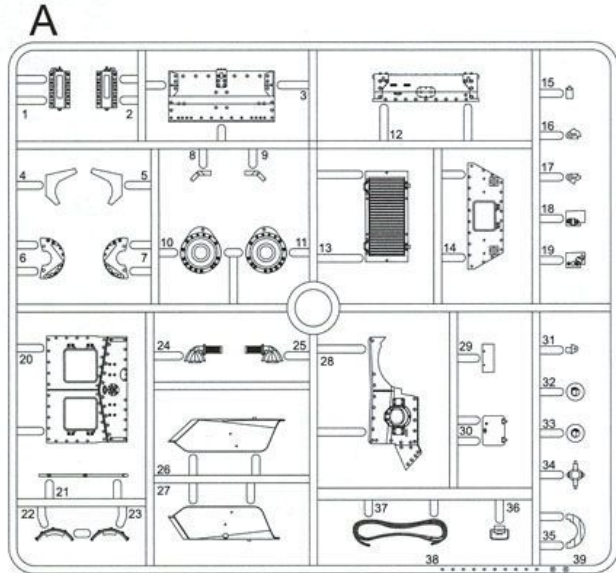

10 **K**

11

12

J **14**

15

16

17

18

19

20

#Although the four upper track sections can be curved, it is not intended that they be continuously bent backwards and forwards. Otherwise, they may break.
#When creating the track sections on the pre-curved jig, carefully add the track links one by one.

1:1   

MA (Photo-etched parts)

この部品は使用しません
Parts not for use.
Telle werden nicht verwendet.
Pieces a ne pas utiliser.
Parti nin utilizzati.
不需要使用的部件

Paint & Markings

マーキング及び塗装図 Markierungen und Bemalung 標貼及着色指示 Decoration et Peinture Marchio & Pittura