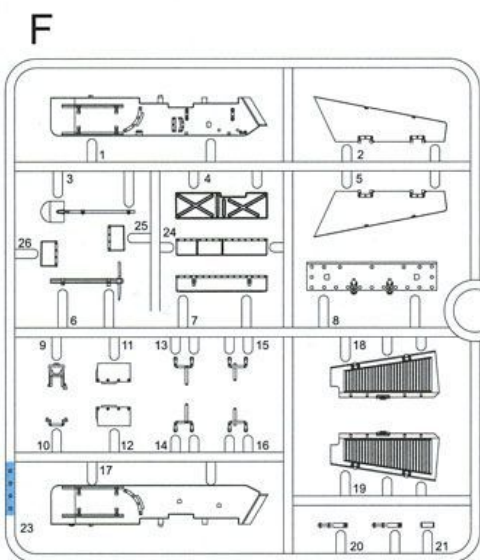

10 **K**

11

12

J **14**

15

16

17

18

19

20

#Although the four upper track sections can be curved, it is not intended that they be continuously bent backwards and forwards. Otherwise, they may break.
#When creating the track sections on the pre-curved jig, carefully add the track links one by one.

1:1   

MA (Photo-etched parts)

この部品は使用しません
Parts not for use.
Telle werden nicht verwendet.
Pieces a ne pas utiliser.
Parti nin utilizzati.
不需要使用的部件

Paint & Markings

マーキング及び塗装図 Markierungen und Bemalung 標貼及着色指示 Decoration et Peinture Marchio & Pittura