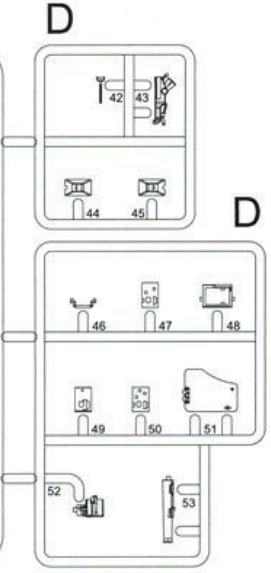

10 **K**

11

12

J **14**

15

16

17

18

19

20

#Although the four upper track sections can be curved, it is not intended that they be continuously bent backwards and forwards. Otherwise, they may break.
#When creating the track sections on the pre-curved jig, carefully add the track links one by one.

1:1   

MA (Photo-etched parts)

この部品は使用しません
Parts not for use.
Telle werden nicht verwendet.
Pieces a ne pas utiliser.
Parti nin utilizzati.
不需要使用的部件

Paint & Markings

マーキング及び塗装図 Markierungen und Bemalung 標貼及着色指示 Decoration et Peinture Marchio & Pittura