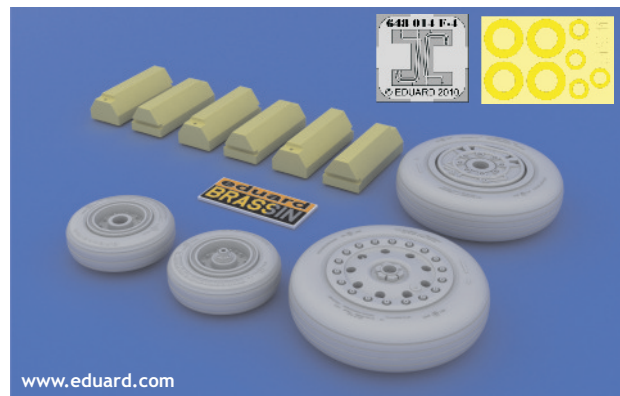

# 648014 F-4B/N wheels

For Hasegawa kit pro model Hasegawa

**eduard**  
**BRASSIN**

1/48 scale

R1 2 pcs.

R2 2 pcs.

This product contains metal and resin detail parts for upgrading scale plastic models. When selecting this set make sure that it is for the kit mentioned in product name as these sets are made especially for that kit. When upgrading the model some cutting or corrections may be necessary for parts to fit accurately. **WARNING!** This set contains small and sharp parts. Work carefully in a ventilated and well-lit room. Safety glasses are recommended. This product is not suitable for children below 14 years of age.

# 648 014 F-4B/N wheels 1/48

For Hasegawa kit

**BRASSIN**

**BRASSIN**

**eduard**

www.eduard.com

**BEST BRASS RESIN AROUND!**

 SYMMETRICAL ASSEMBLY  
SYMETRICKÁ MONTÁŽ

- |   |   |
|---|---|
|  REMOVE<br>ODSTRANIT        |  BEND<br>OHNOUT       |
|  GRIND<br>OBROUSIT         |  OPTION<br>VOLBA     |
|  DRILL HOLE<br>VRTAT OTVOR |  REPLACE<br>NAHRADIT |

**THREAD**  
Ø - 0,3mm

**3 pcs.**

**R2 2 pcs.**

**R1 2 pcs.**