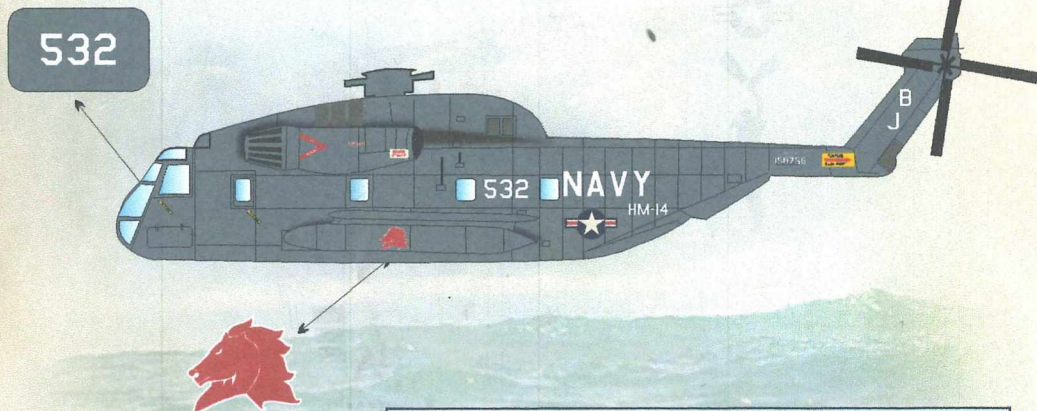

RH-53D _____ *Scale 1/48*

CATN^o 48-138
PRINT & SCALE
INFO.PRINTSCALE@GMAIL.COM

1 **RH-53D, 9-2704 (704), Tehran, Iran 2009.**

FS 35109 Dark Blue,
FS 35450 Light Blue,
FS 36320 Dark Compass Grey
FS 36375 Light Compass Grey

2 **RH-53D, 158756, BJ/532, HM-14, NAS Norfolk, Virginia, 1976.**

FS 16081 Engine Grey

Technical stencils