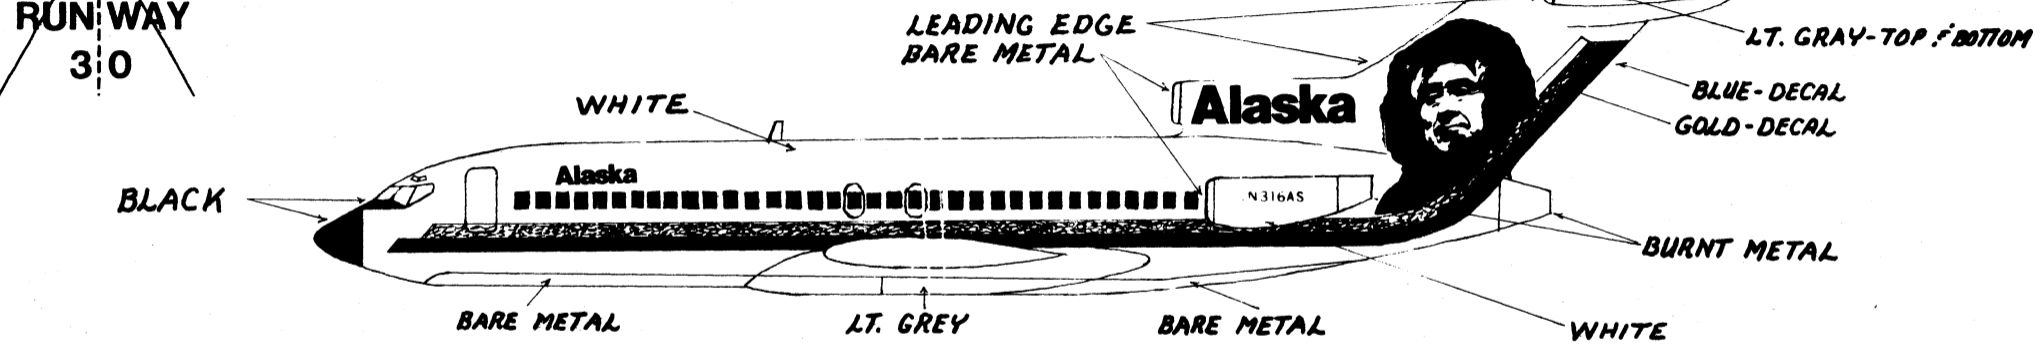

~~RUNWAY~~
30

RECOMMENDED KIT: AIRFIX 727

LT. GREY - 1 PART GRAY - 1138
6 PARTS WHITE - 1145

WINGS
LEADING/TRAILING EDGE - BARE METAL
SPAR - DULL ALUMINUM

DO NOT USE BOEING 727 DECAL

WHITE
ENGINE SPAR - WHITE