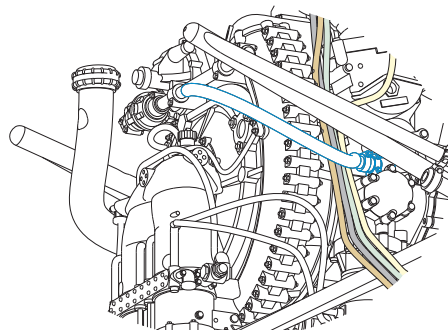

CORRECT POSITION OF R129

CORRECT POSITION OF WIRES

R140
C 92
SEMI GLOSS BLACK

E

7

- R128 WILL BE GLUED TO THE PART R137
- GO TO PAGE 10

wire
Ø - 0,4mm
l - 23,5mm

C 92
SEMI GLOSS BLACK