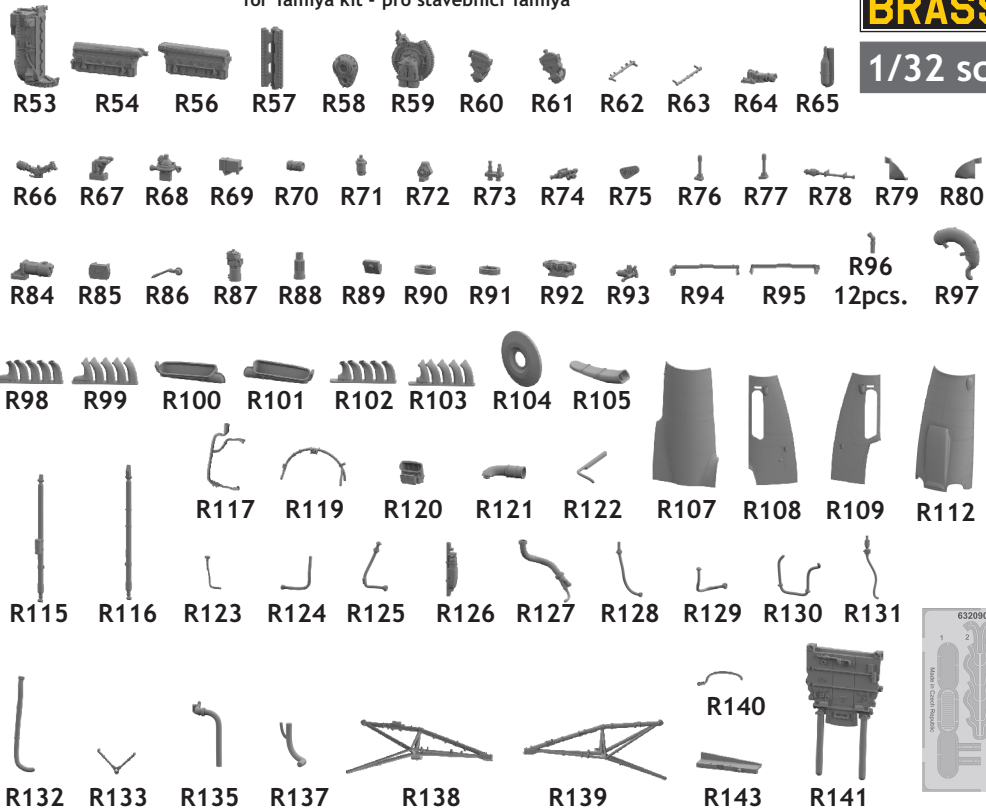

632 091 Mosquito FB Mk.VI right engines

for Tamiya kit - pro stavěbnici Tamiya

1/32 scale

COLOURS

GSI Creos (GUNZE)		Mr.METAL COLOR	
AQUEOUS	Mr.COLOR		
H 2	C 2	BLACK	MC213 STAINLESS
H 8	C 8	SILVER	MC214 DARK IRON
H 37	C 43	BROWN	MC215 COPPER
	C 92	SEMI GLOSS BLACK	
	C364	GRAY GREEN	

This product contains metal and resin detail parts for upgrading scale plastic models. When selecting this set make sure that it is for the kit mentioned in product name as these sets are made specifically for that kit. When upgrading the model some cutting or corrections may be necessary for parts to fit accurately. **WARNING!** This set contains small and sharp parts. Work carefully in a ventilated and well-lit room. Safety glasses are recommended. This product is not suitable for children below 14 years of age.

Tento výrobek obsahuje leptané a odlévané detaily pro úpravu a vylepšení plastického modelu. Při výběru sady kovových detailů zkontrolujte, zda je určena pro model, který chcete upravit. Model, pro který je sada určena, je uveden u názvu výrobku. Pro přesnou aplikaci kovových a odlévaných dílů může být zapotřebí upravit díly upravovaného modelu. **POZOR!** Sada obsahuje malé ostré díly. Pracujte ve větrané a dobře osvětlené místnosti. Doporučujeme použití ochranných brýlí. Tento výrobek není vhodný pro děti mladší 14 let.

eduard
435 21 Obrnice 170
Czech Republic
www.eduard.com