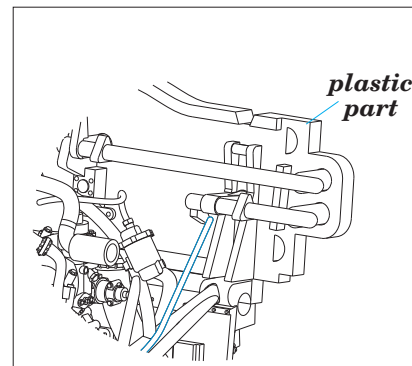

18

wire
Ø - 1mm
l - 36,5mm

R135

MC215
COPPER

MC215
COPPER

R137

plastic
B2

C 92
SEMI GLOSS BLACK

R117

C 92
SEMI GLOSS BLACK

20

CORRECT POSITION OF WIRES