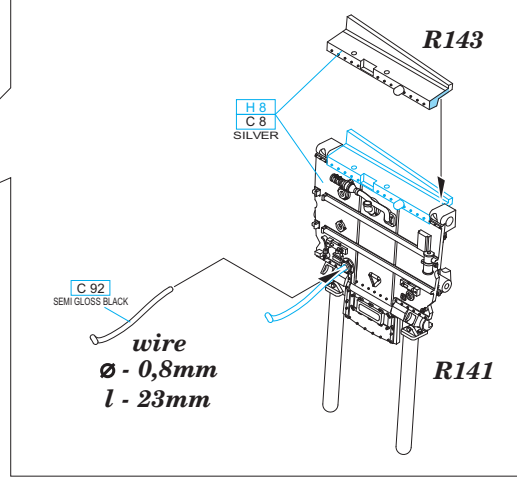

C 92
SEMI GLOSS BLACK

wire
Ø - 0,5mm
l - 42mm

C 92
SEMI GLOSS BLACK

10

C 92
SEMI GLOSS BLACK

R130

11

CORRECT POSITION OF WIRE