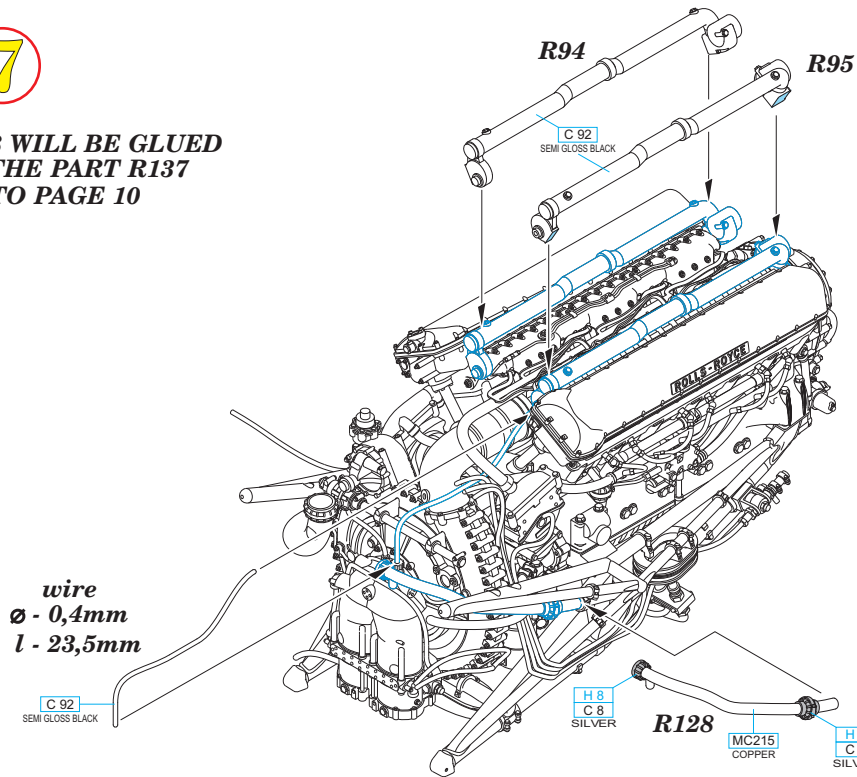

CORRECT POSITION OF R129

CORRECT POSITION OF WIRES

R140
C 92
SEMI GLOSS BLACK

E

7

- R128 WILL BE GLUED TO THE PART R137
- GO TO PAGE 10

wire
Ø - 0,4mm
l - 23,5mm

C 92
SEMI GLOSS BLACK