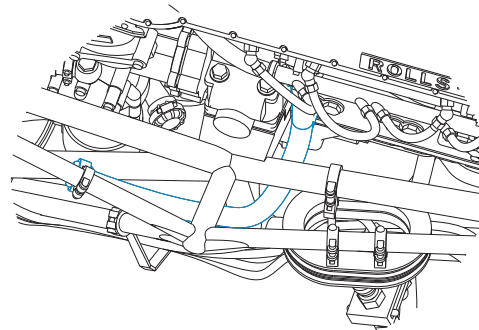

CORRECT POSITION OF R129

CORRECT POSITION OF WIRES

R140
C 92
SEMI GLOSS BLACK

E

7

- R128 WILL BE GLUED TO THE PART R137
- GO TO PAGE 10

wire
Ø - 0,4mm
l - 23,5mm

C 92
SEMI GLOSS BLACK