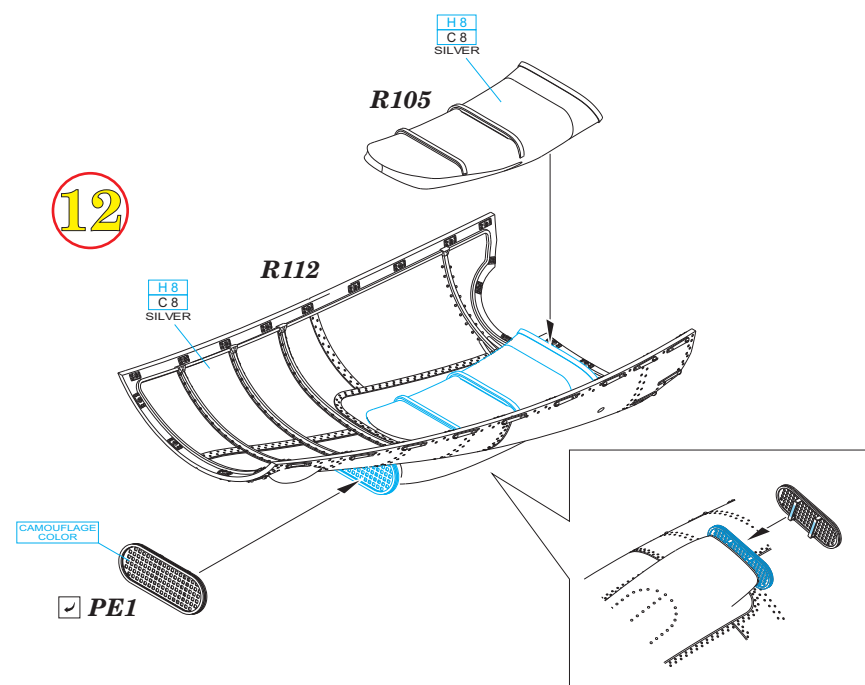

11 ☐

CORRECT POSITION OF WIRE

12 ☐