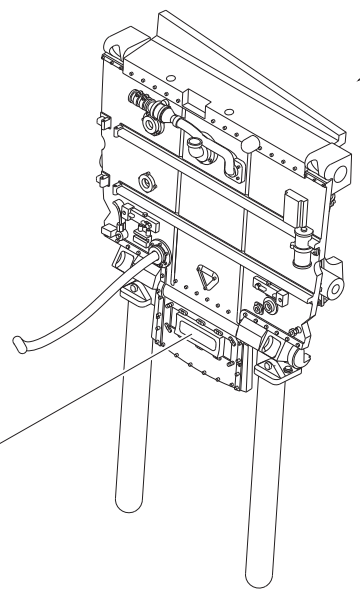

C 92
SEMI GLOSS BLACK

wire
Ø - 0,5mm
l - 42mm

C 92
SEMI GLOSS BLACK

10

C 92
SEMI GLOSS BLACK

R130

11

CORRECT POSITION OF WIRE