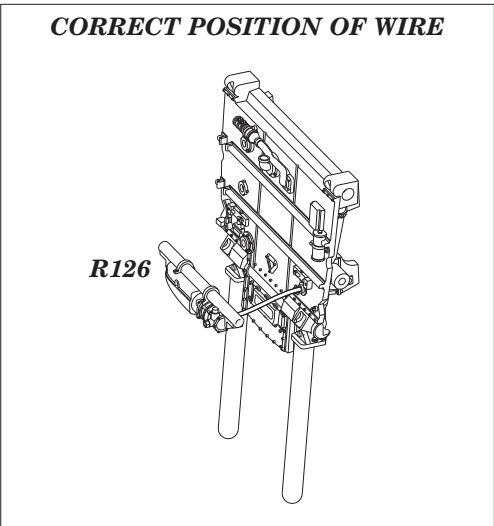

C 92
SEMI GLOSS BLACK

wire
Ø - 0,5mm
l - 42mm

C 92
SEMI GLOSS BLACK

10

C 92
SEMI GLOSS BLACK

R130

11

CORRECT POSITION OF WIRE