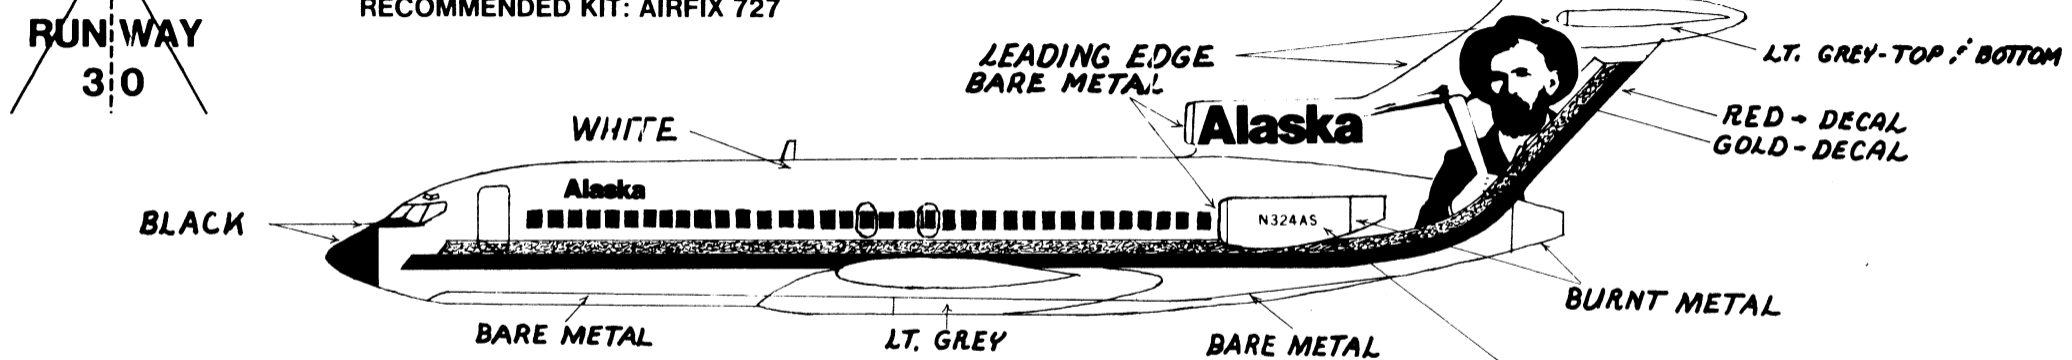

RUNWAY
30

RECOMMENDED KIT: AIRFIX 727

LT. GREY- 1 PART GRAY- 1138
6 PART WHITE- 1145

WINGS
LEADING/TRAILING EDGE- BARE METAL
SPAR - DULL ALUMINUM

WHITE
ENGINE SPAR-WHITE
DO NOT USE BOEING 727 DECAL