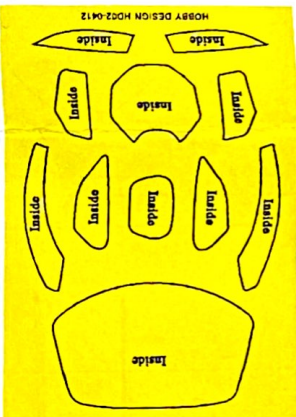

1/24 MCLAREN SENNA FOR T (24355)

HOBBY DESIGN HD02-0412

- 6 x 3
- 7 x 2
- 8 x 2
- 9 $\varnothing 0.6\text{mm}$ Stainless Steel Tube x 1
- 10 $\varnothing 1.0\text{mm}$ Stainless Steel Tube x 1