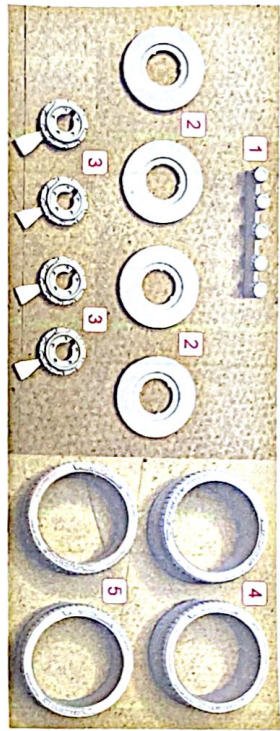

1/24 MCLAREN SENNA FOR T (24355)

HOBBY DESIGN HD02-0412

- 6 x 3
- 7 x 2
- 8 x 2
- 9 $\varnothing 0.6\text{mm}$ Stainless Steel Tube x 1
- 10 $\varnothing 1.0\text{mm}$ Stainless Steel Tube x 1