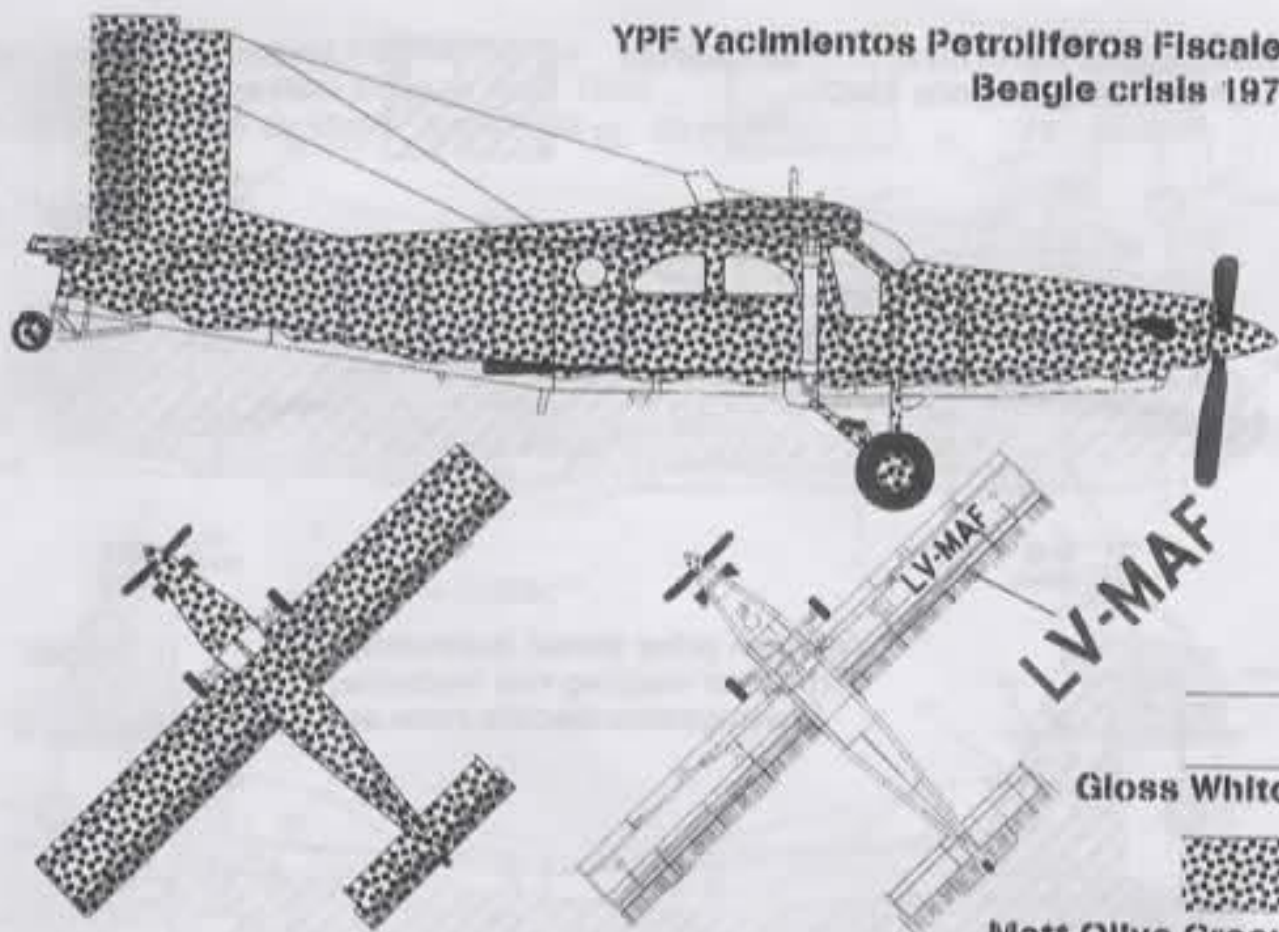

**YPF Yacimientos Petroliferos Fiscales
Beagle crisis 1978**