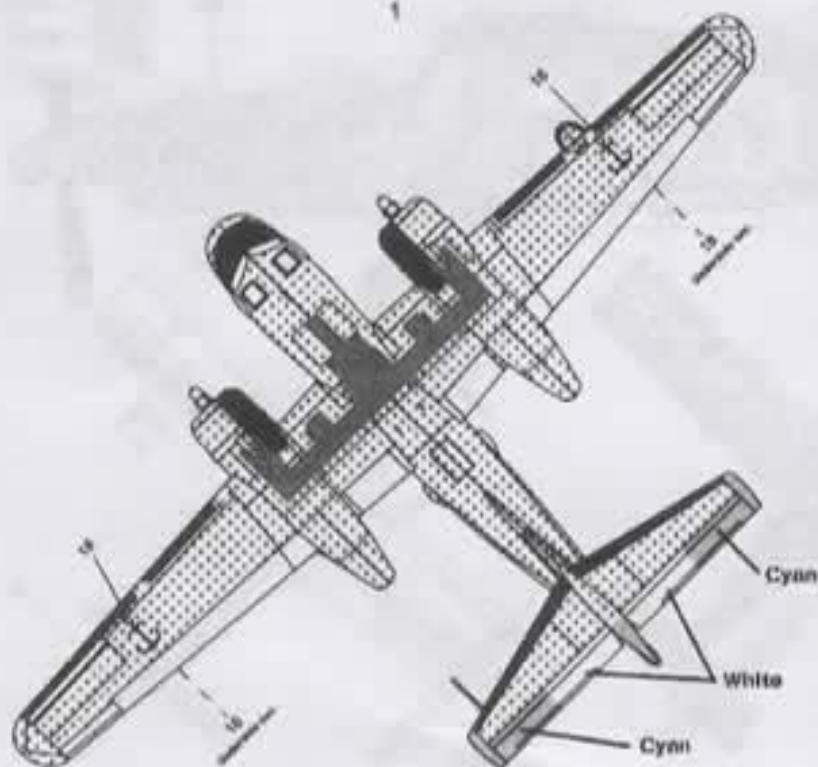

S-2 E Tracker Armada Argentina Pilatus PC-6 Turbo Porter

Copyright © 2011

72045
 48045

Escuadrilla Aeronaval Antisubmarina
 Puerto Argentino-Port Stanley April 1982
 ARA (V2) "Ara 25 de Mayo" April 1982

 FS 36440

 FS 37875

**Escuadrilla Aeronaval Antisubmarina
Comandante Espora 1987**

You can print these instructions
in color visiting our website:
www.condordecals.com.ar

Nosewheel cover

FS 26176

FS 26307

**Escuadrilla Aeronaval Antisubmarina
Argentine Armada 2009**