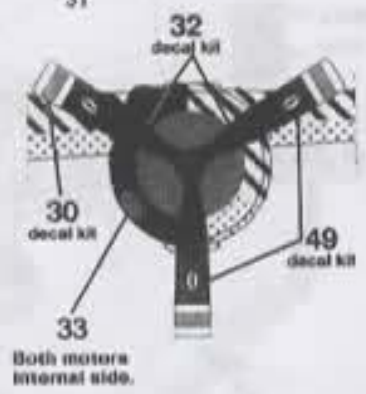

 FS 37875

**Escuadrilla Aeronaval Antisubmarina
Comandante Espora 1987**

You can print these instructions
in color visiting our website:
www.condordecals.com.ar

Nosewheel cover

FS 26176

FS 26307

**Escuadrilla Aeronaval Antisubmarina
Argentine Armada 2009**