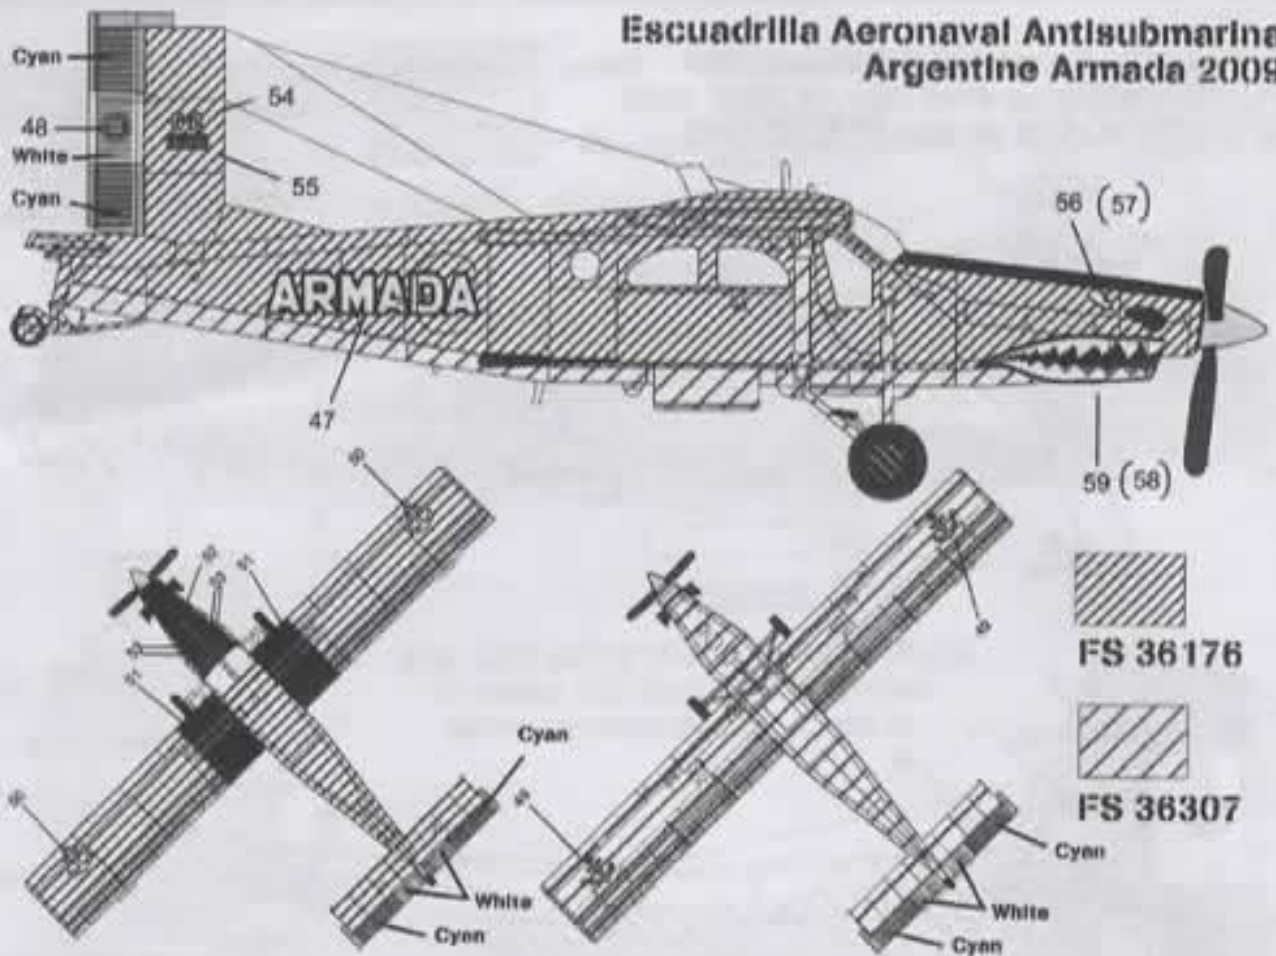

S-2 E Tracker Armada Argentina Pilatus PC-6 Turbo Porter

Copyright © 2011

72045
 48045

Escuadrilla Aeronaval Antisubmarina
 Puerto Argentino-Port Stanley April 1982
 ARA (V2) "Ara 25 de Mayo" April 1982

 FS 36440

 FS 37875

**Escuadrilla Aeronaval Antisubmarina
Comandante Espora 1987**

You can print these instructions
in color visiting our website:
www.condordecals.com.ar

Nosewheel cover

FS 26176

FS 26307

**Escuadrilla Aeronaval Antisubmarina
Argentine Armada 2009**