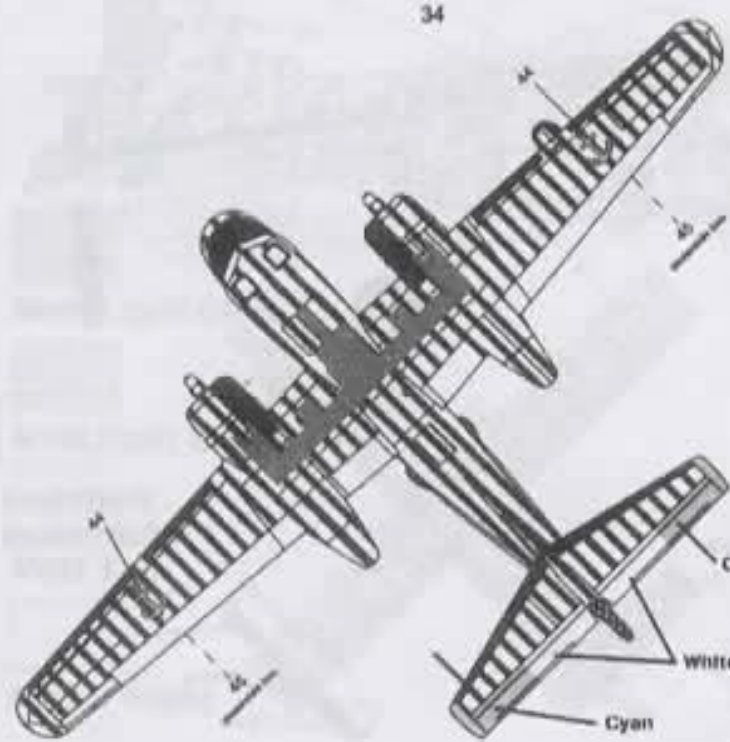

S-2 E Tracker Armada Argentina Pilatus PC-6 Turbo Porter

Copyright © 2011

72045
 48045

Escuadrilla Aeronaval Antisubmarina
 Puerto Argentino-Port Stanley April 1982
 ARA (V2) "Ara 25 de Mayo" April 1982

 FS 36440

 FS 37875

**Escuadrilla Aeronaval Antisubmarina
Comandante Espora 1987**

You can print these instructions
in color visiting our website:
www.condordecals.com.ar

Nosewheel cover

FS 26176

FS 26307

**Escuadrilla Aeronaval Antisubmarina
Argentine Armada 2009**