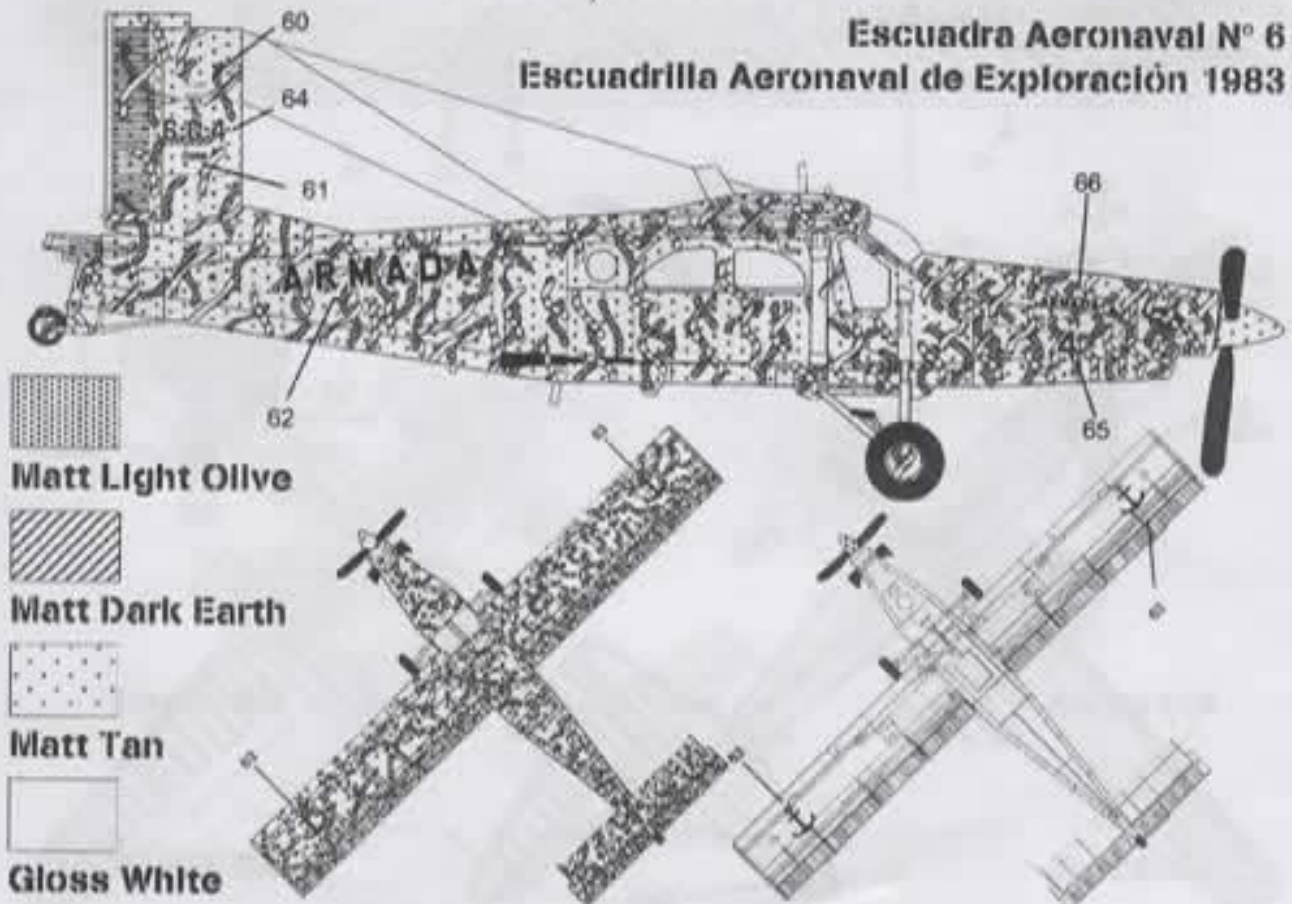

**Escuadra Aeronaval N° 6
Escuadrilla Aeronaval de Exploración 1983**