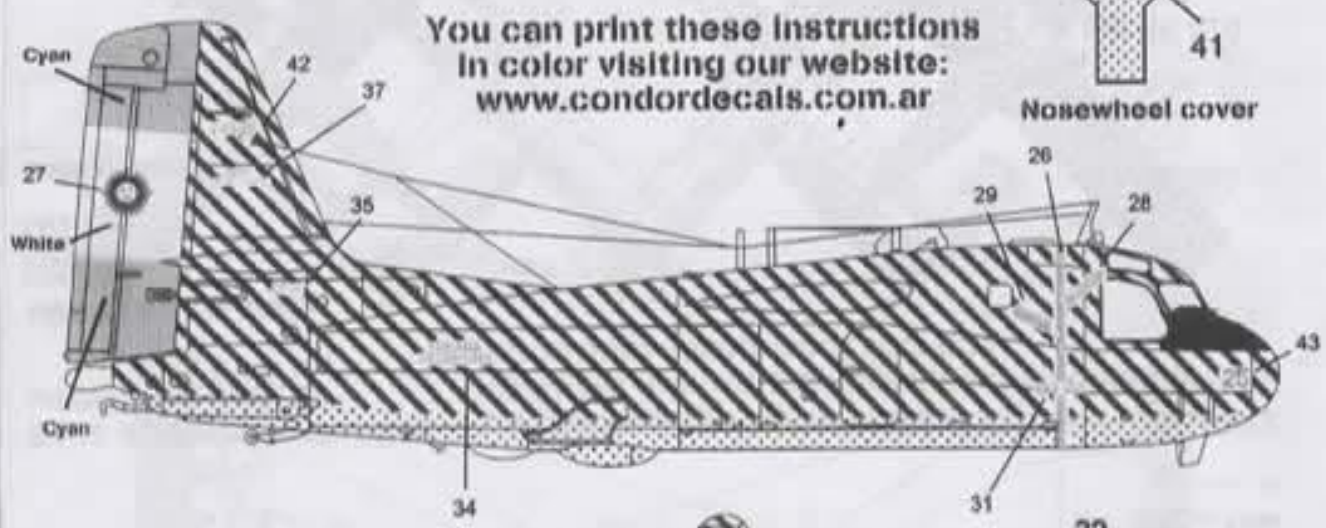

 FS 37875

**Escuadrilla Aeronaval Antisubmarina
Comandante Espora 1987**

You can print these instructions
in color visiting our website:
www.condordecals.com.ar

Nosewheel cover

FS 26176

FS 26307

**Escuadrilla Aeronaval Antisubmarina
Argentine Armada 2009**