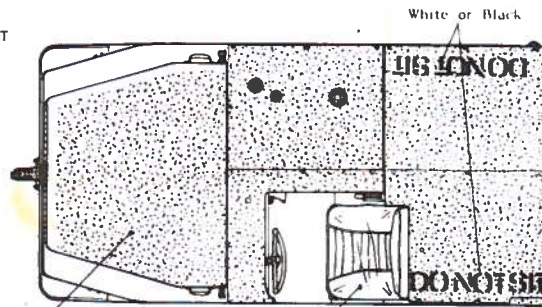

VERLINDEN PRODUCTIONS

Berlaarsestraat 36 · 2500 LIER · BELGIUM

267 & 268

US NAVY CARRIER FIRE TRACTOR

1/72 & 1/48

Recommended reference material:

SUPER CARRIERS /Jean-Pierre MONTRAZET
 Osprey Colour Series
 Osprey Publishing Ltd
 12-14 Long Acre, LONDON WC 2E9 LP
 US Distributor: Motorbooks International
 Osceola, WISCONSIN 54020
 USA

WINGS FROM THE CORAL SEA
 / Angelo ROMANO
 Golden Wings Publications
 (no adress available)

US NAVY JET ATTACKERS
 Koku Fan Illustrated N° 22

PAINTING GUIDE:
 Tractor is white overall.
 Red as indicated.