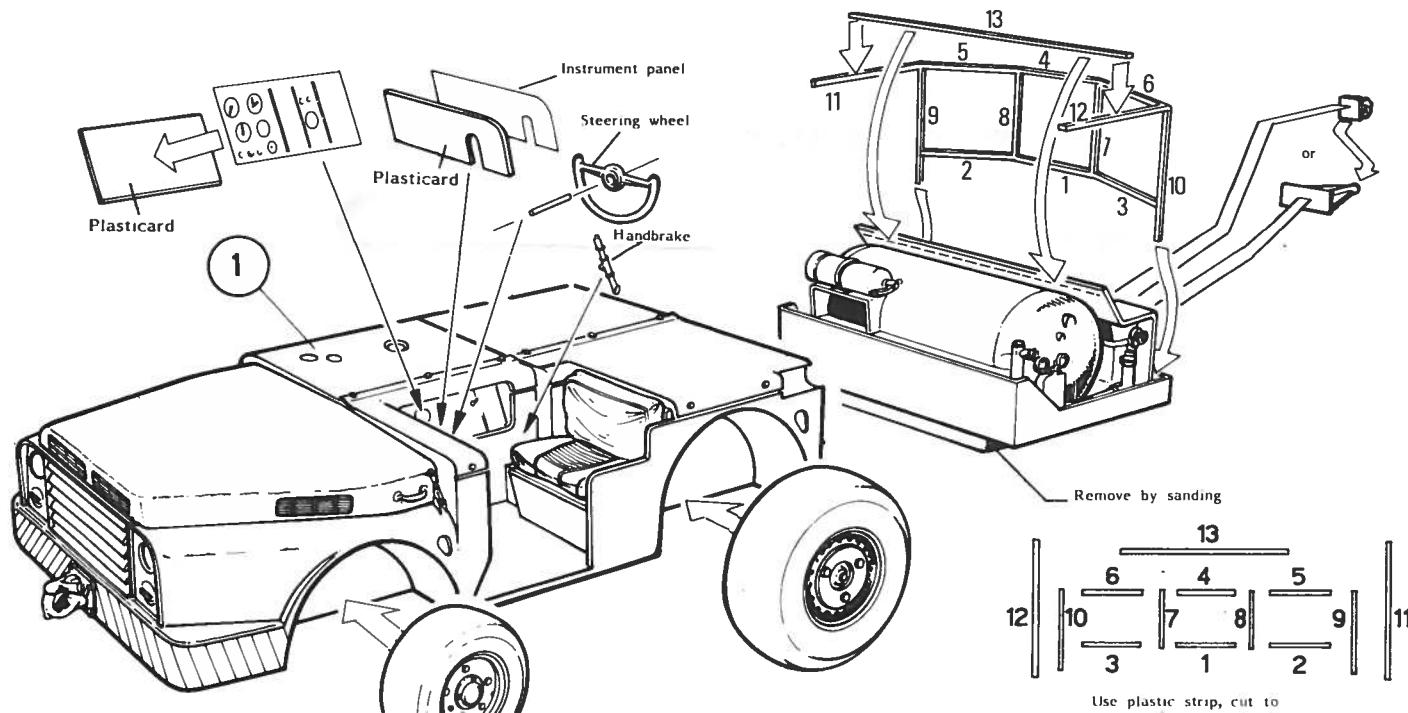

VERLINDEN PRODUCTIONS

Berlaarsestraat 36 · 2500 LIER · BELGIUM

267 & 268

US NAVY CARRIER FIRE TRACTOR

1/72 & 1/48

Recommended reference material:

SUPER CARRIERS /Jean-Pierre MONTRAZET
 Osprey Colour Series
 Osprey Publishing Ltd
 12-14 Long Acre, LONDON WC 2E9 LP
 US Distributor: Motorbooks International
 Osceola, WISCONSIN 54020
 USA

WINGS FROM THE CORAL SEA
 / Angelo ROMANO
 Golden Wings Publications
 (no adress available)

US NAVY JET ATTACKERS
 Koku Fan Illustrated N° 22

PAINTING GUIDE:
 Tractor is white overall.
 Red as indicated.