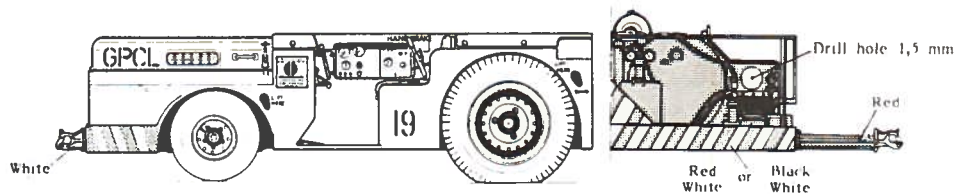

VERLINDEN PRODUCTIONS

Berlaarsestraat 36 · 2500 LIER · BELGIUM

267 & 268

US NAVY CARRIER FIRE TRACTOR

1/72 & 1/48

Recommended reference material:

SUPER CARRIERS /Jean-Pierre MONTRAZET
 Osprey Colour Series
 Osprey Publishing Ltd
 12-14 Long Acre, LONDON WC 2E9 LP
 US Distributor: Motorbooks International
 Osceola, WISCONSIN 54020
 USA

WINGS FROM THE CORAL SEA
 / Angelo ROMANO
 Golden Wings Publications
 (no adress available)

US NAVY JET ATTACKERS
 Koku Fan Illustrated N° 22

PAINTING GUIDE:
 Tractor is white overall.
 Red as indicated.