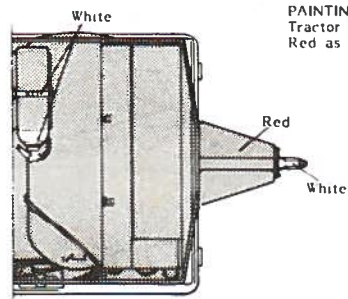

VERLINDEN PRODUCTIONS

Berlaarsestraat 36 · 2500 LIER · BELGIUM

267 & 268

US NAVY CARRIER FIRE TRACTOR

1/72 & 1/48

Recommended reference material:

SUPER CARRIERS /Jean-Pierre MONTRAZET
 Osprey Colour Series
 Osprey Publishing Ltd
 12-14 Long Acre, LONDON WC 2E9 LP
 US Distributor: Motorbooks International
 Osceola, WISCONSIN 54020
 USA

WINGS FROM THE CORAL SEA
 / Angelo ROMANO
 Golden Wings Publications
 (no adress available)

US NAVY JET ATTACKERS
 Koku Fan Illustrated N° 22

PAINTING GUIDE:
 Tractor is white overall.
 Red as indicated.