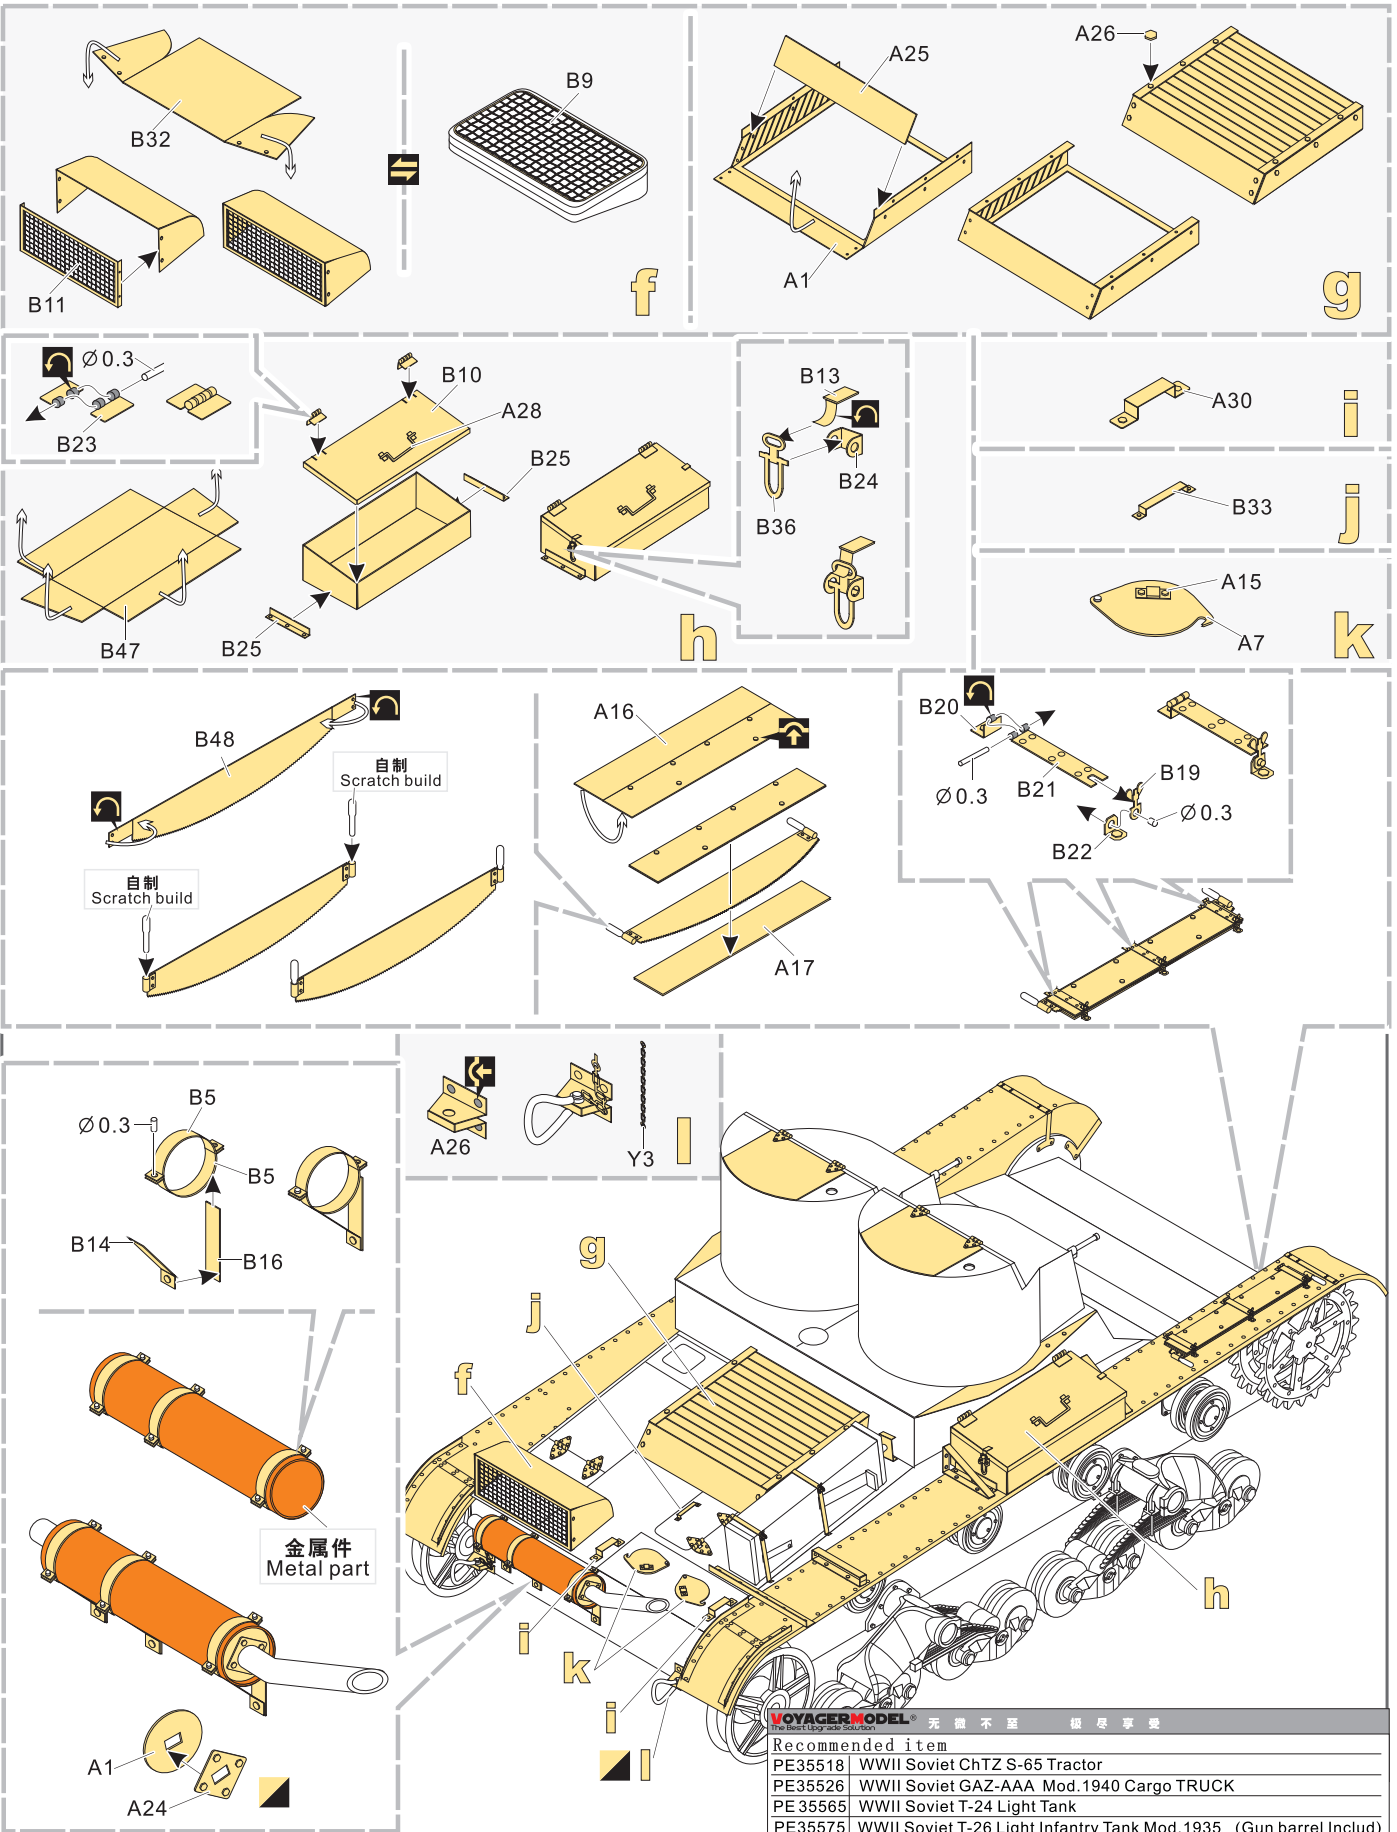

1/35 MILITARY MINIATURE VEHICLE UPGRADE SERIES PE35539

1/35 MILITARY MINIATURE VEHICLE UPGRADE SERIES PE35539

VOYAGERMODEL[®] 元儀不器 樂享享受
The Best Upgrade Solution

Recommended item	
PE35518	WWII Soviet ChTZ S-65 Tractor
PE35526	WWII Soviet GAZ-AAA Mod.1940 Cargo TRUCK
PE 35565	WWII Soviet T-24 Light Tank
PE35575	WWII Soviet T-26 Light Infantry Tank Mod.1935 (Gun barrel Includ)