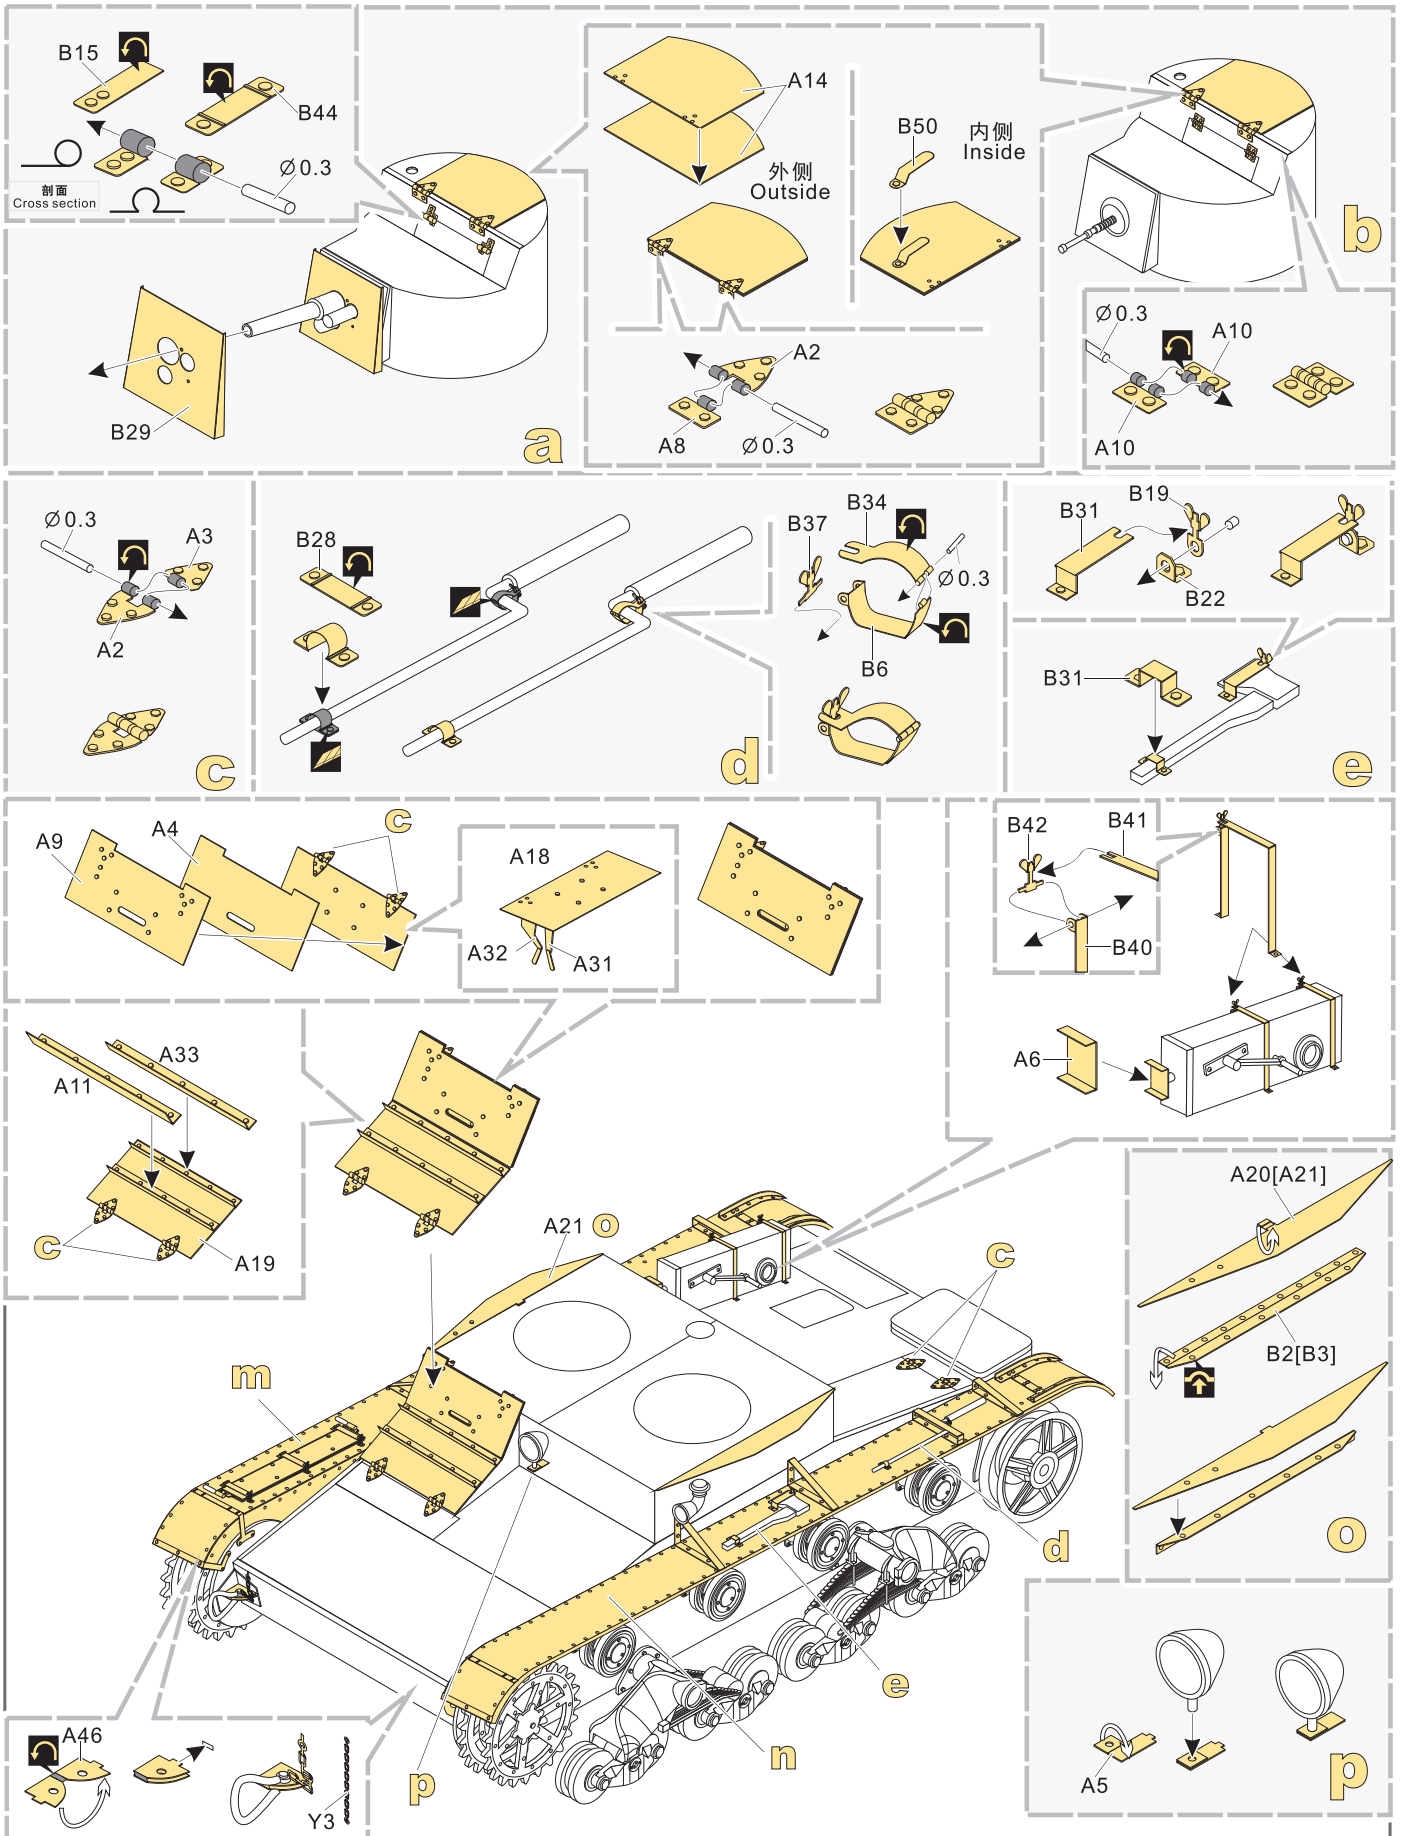

1/35 MILITARY MINIATURE VEHICLE UPGRADE SERIES PE35539

1/35 MILITARY MINIATURE VEHICLE UPGRADE SERIES PE35539

VOYAGERMODEL[®] 元儀不器 樂享享受
The Best Upgrade Solution

Recommended item	
PE35518	WWII Soviet ChTZ S-65 Tractor
PE35526	WWII Soviet GAZ-AAA Mod.1940 Cargo TRUCK
PE 35565	WWII Soviet T-24 Light Tank
PE35575	WWII Soviet T-26 Light Infantry Tank Mod.1935 (Gun barrel Includ)