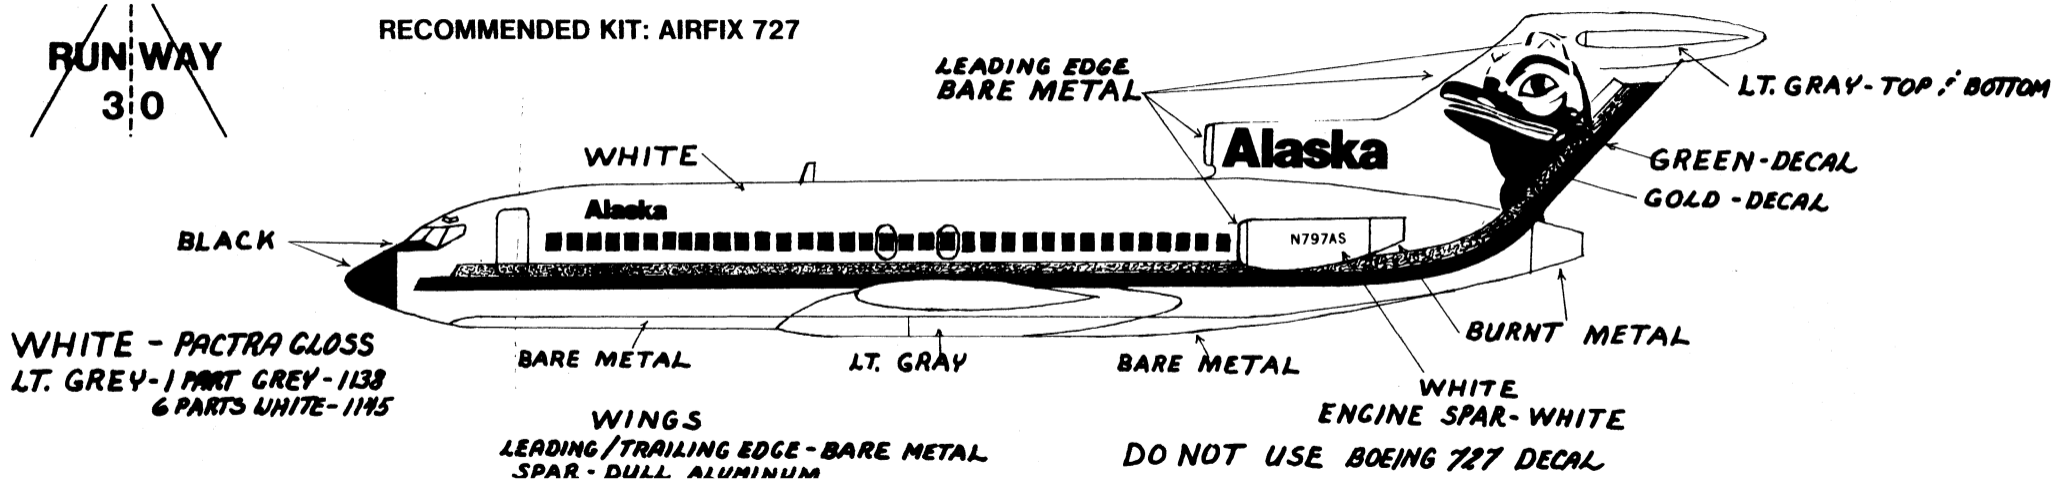

**RUNWAY**  
30

RECOMMENDED KIT: AIRFIX 727

LEADING EDGE  
BARE METAL

LT. GRAY-TOP & BOTTOM

WHITE

**Alaska**

GREEN-DECAL  
GOLD-DECAL

BLACK

**Alaska**

N797AS

BURNT METAL

WHITE - PACTRA GLOSS  
LT. GREY-1 PART GREY-1138  
6 PARTS WHITE-1145

BARE METAL

LT. GRAY

BARE METAL

WHITE  
ENGINE SPAR-WHITE

WINGS  
LEADING/TRAILING EDGE - BARE METAL  
SPAR - DULL ALUMINUM

DO NOT USE BOEING 727 DECAL