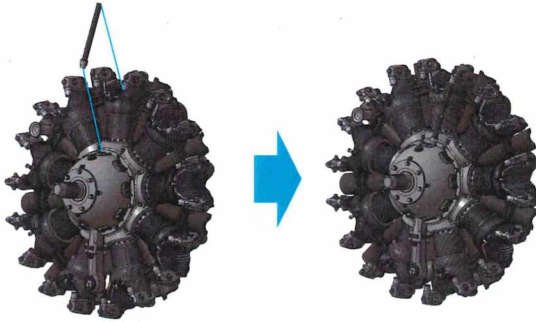

Metallic Details

Junkers Ju-52 Engines set

MDR 48117

scale 1/48

1

2

3