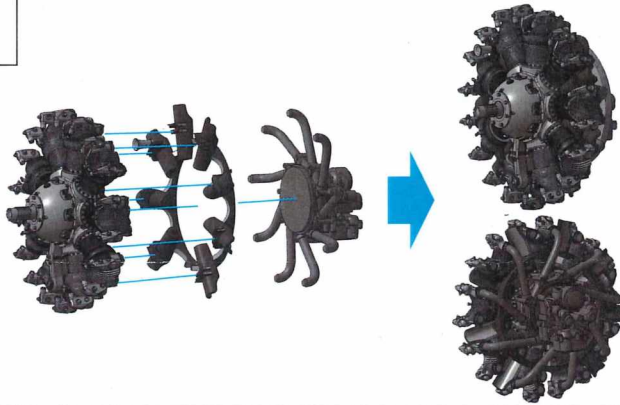

Metallic Details

Junkers Ju-52 Engines set

MDR 48117

scale 1/48

1

2

3