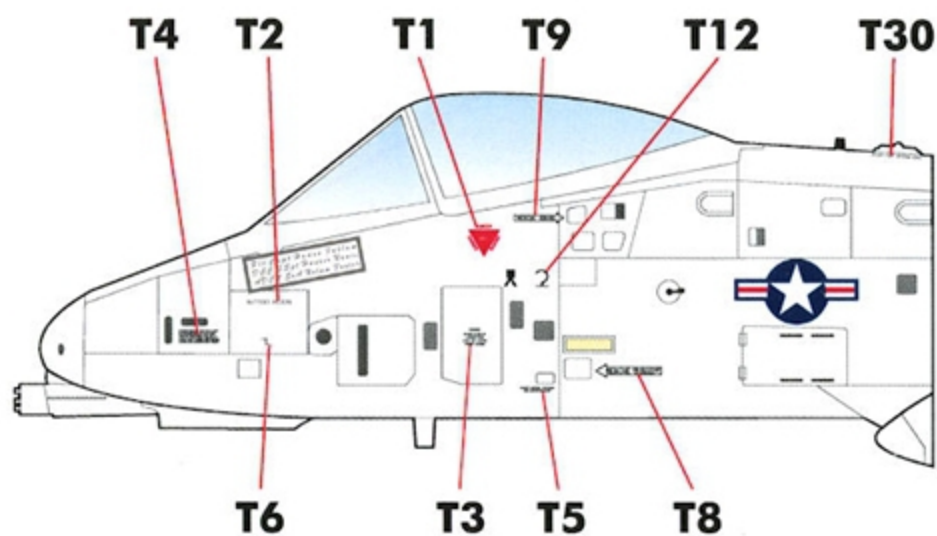

OPTION 1 - FRONT FUSELAGE STENCILLING

- **A** DARK TAN (FS30219)
- **B** MEDIUM GREEN (FS34102)
- **C** EURO1 DARK GREEN (FS34092)
- **D** DARK GREEN (FS34079)
- **E** CAMOUFLAGE GRAY (FS36622)
- **F** FLAT WHITE (FS37875)
- **G** NEUTRAL GRAY (FS36270)