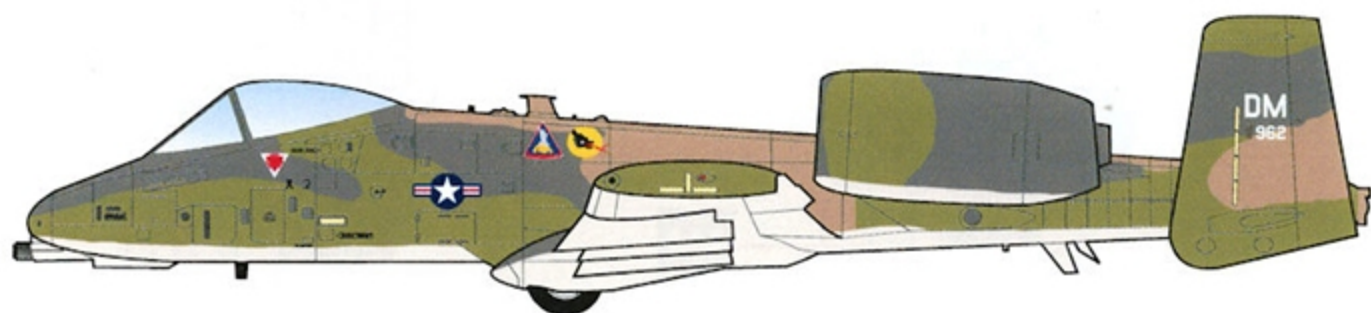

“S.E.A.” CAMO

A-10C

F-16C

USAF HERITAGE JETS
IN SOUTHEAST ASIA
CAMOUFLAGE SCHEME

1/48 SCALE

DECALS PRINTED BY

OPTION 1: A-10C 81-0962
A-10 DEMO TEAM, 355 WING

SEE LAST PAGE FOR A CLEAR DRAWING OF FRONT FUSELAGE STENCILLING

OPTION 2: F-16C BLOCK 30 86-0331
149 FW 2021 HERITAGE JET

OPTION 1 - TOP VIEW

NATIONAL INSIGNIA AT THE SAME LOCATION UNDER THE STARBOARD WING

OPTION 2 - TOP VIEW

USE BLACK STRIPES PROVIDED FOR WING/FUSELAGE WALKWAYS