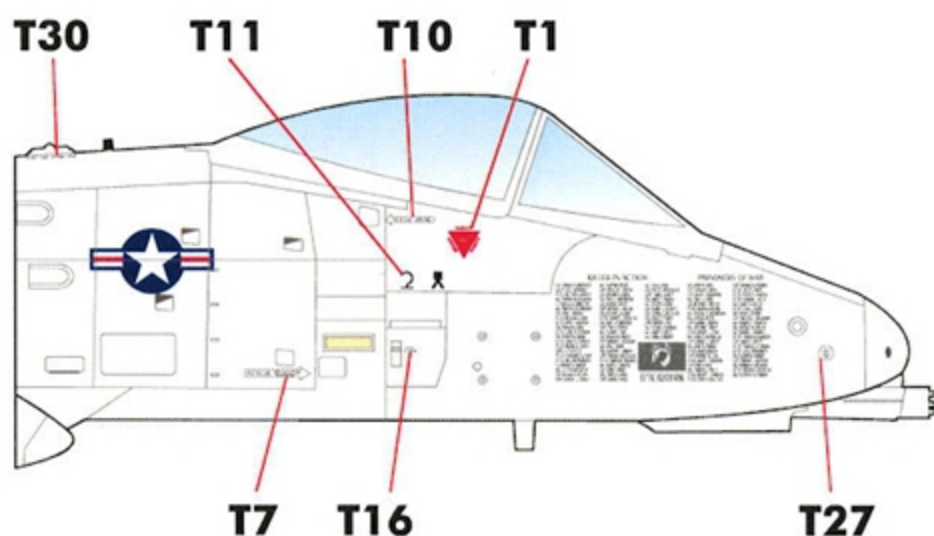

OPTION 1 - FRONT FUSELAGE STENCILLING

- **A** DARK TAN (FS30219)
- **B** MEDIUM GREEN (FS34102)
- **C** EURO1 DARK GREEN (FS34092)
- **D** DARK GREEN (FS34079)
- **E** CAMOUFLAGE GRAY (FS36622)
- **F** FLAT WHITE (FS37875)
- **G** NEUTRAL GRAY (FS36270)