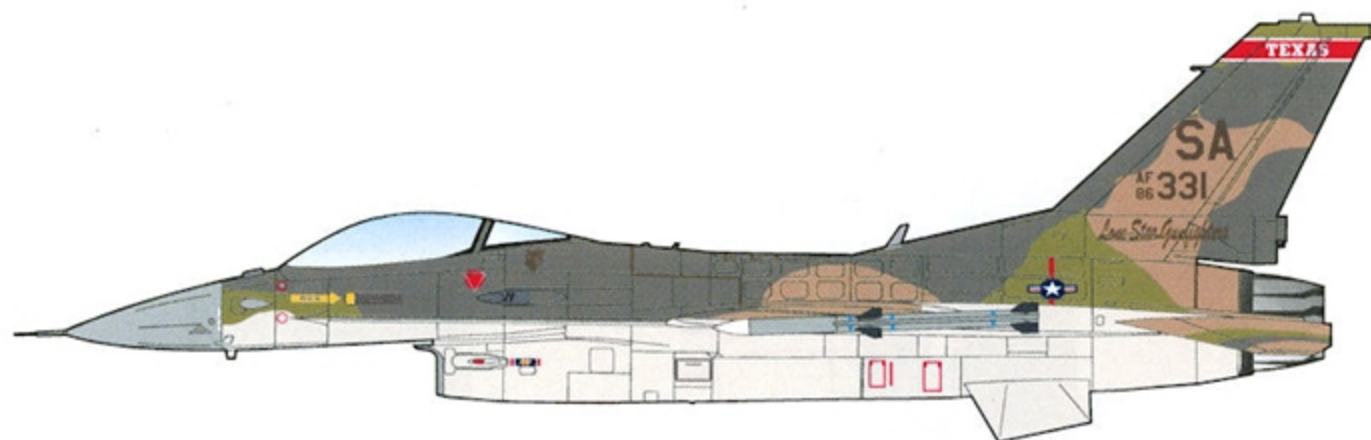

“S.E.A.” CAMO

A-10C

F-16C

USAF HERITAGE JETS
IN SOUTHEAST ASIA
CAMOUFLAGE SCHEME

1/48 SCALE

DECALS PRINTED BY

OPTION 1: A-10C 81-0962
A-10 DEMO TEAM, 355 WING

SEE LAST PAGE FOR A CLEAR DRAWING OF FRONT FUSELAGE STENCILLING

OPTION 2: F-16C BLOCK 30 86-0331
149 FW 2021 HERITAGE JET

OPTION 1 - TOP VIEW

NATIONAL INSIGNIA AT THE SAME LOCATION UNDER THE STARBOARD WING

OPTION 2 - TOP VIEW

USE BLACK STRIPES PROVIDED FOR WING/FUSELAGE WALKWAYS