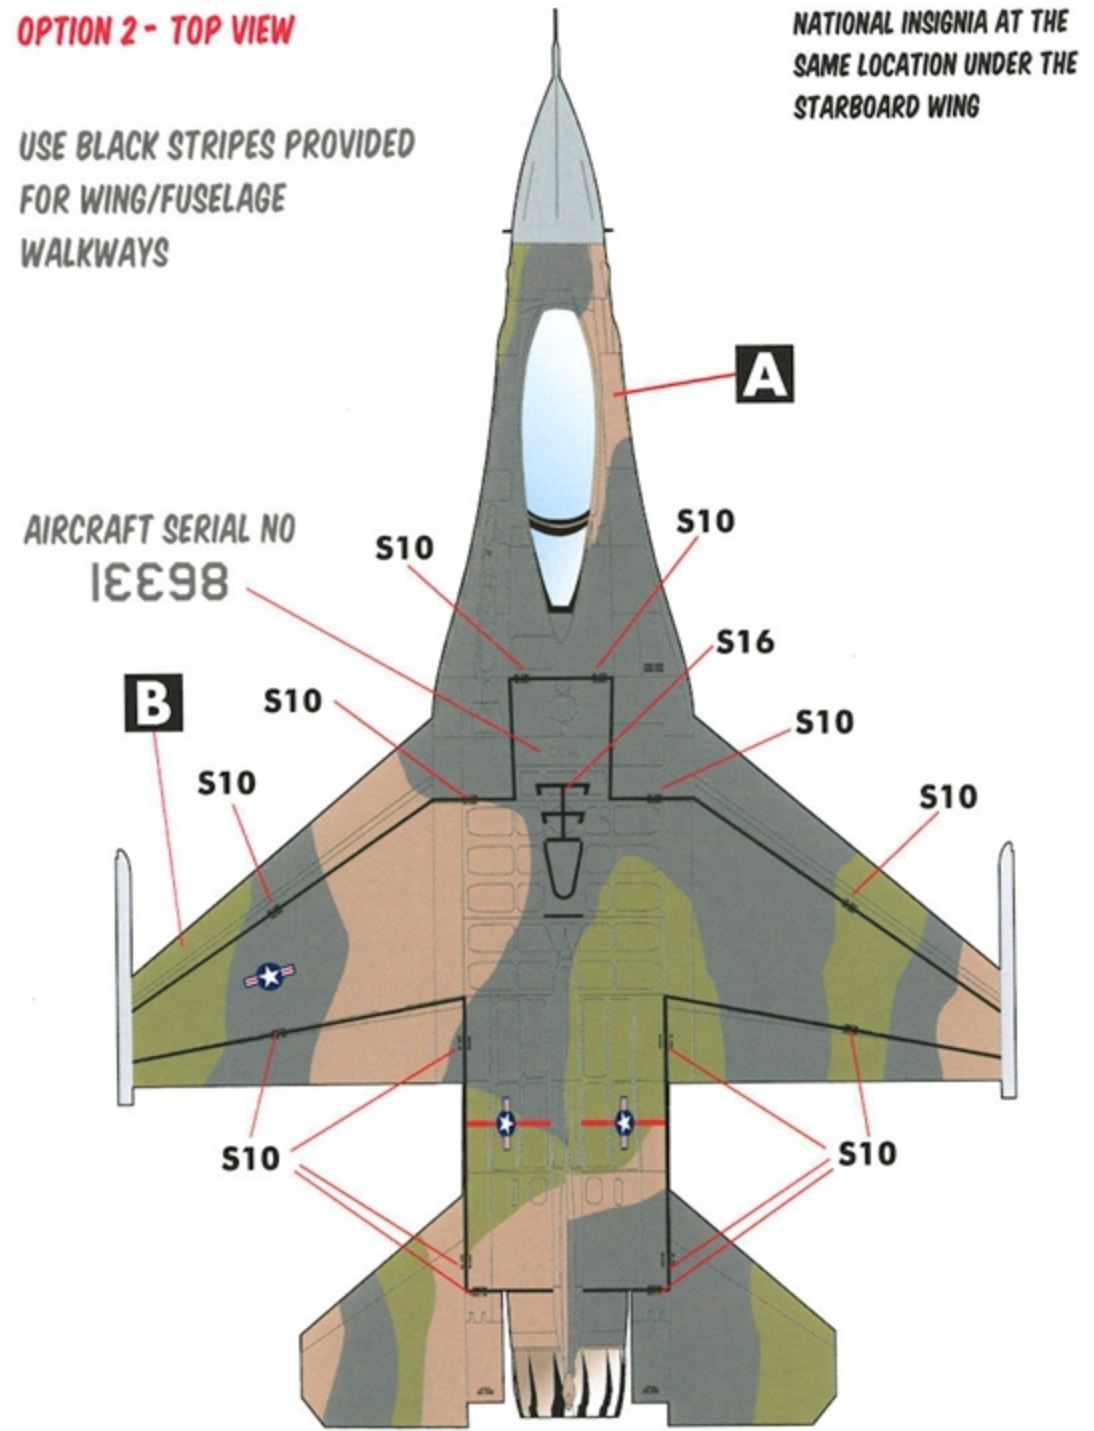

“S.E.A.” CAMO

A-10C

F-16C

USAF HERITAGE JETS
IN SOUTHEAST ASIA
CAMOUFLAGE SCHEME

1/48 SCALE

DECALS PRINTED BY

OPTION 1: A-10C 81-0962
A-10 DEMO TEAM, 355 WING

SEE LAST PAGE FOR A CLEAR DRAWING OF FRONT FUSELAGE STENCILLING

OPTION 2: F-16C BLOCK 30 86-0331
149 FW 2021 HERITAGE JET

OPTION 1 - TOP VIEW

NATIONAL INSIGNIA AT THE SAME LOCATION UNDER THE STARBOARD WING

OPTION 2 - TOP VIEW

USE BLACK STRIPES PROVIDED FOR WING/FUSELAGE WALKWAYS

THIS DRAWING REFLECTS OUR BEST ESTIMATE BASED ON THE PHOTOS & VIDEOS AVAILABLE AT THE TIME (NOVEMBER 2021). PLEASE VISIT THE REFERENCE PAGE FOR ANY UPDATES.

[HTTP://WWW.CARACALMODELS.COM/REFERENCES/CD48203](http://www.caracalmodels.com/references/cd48203)