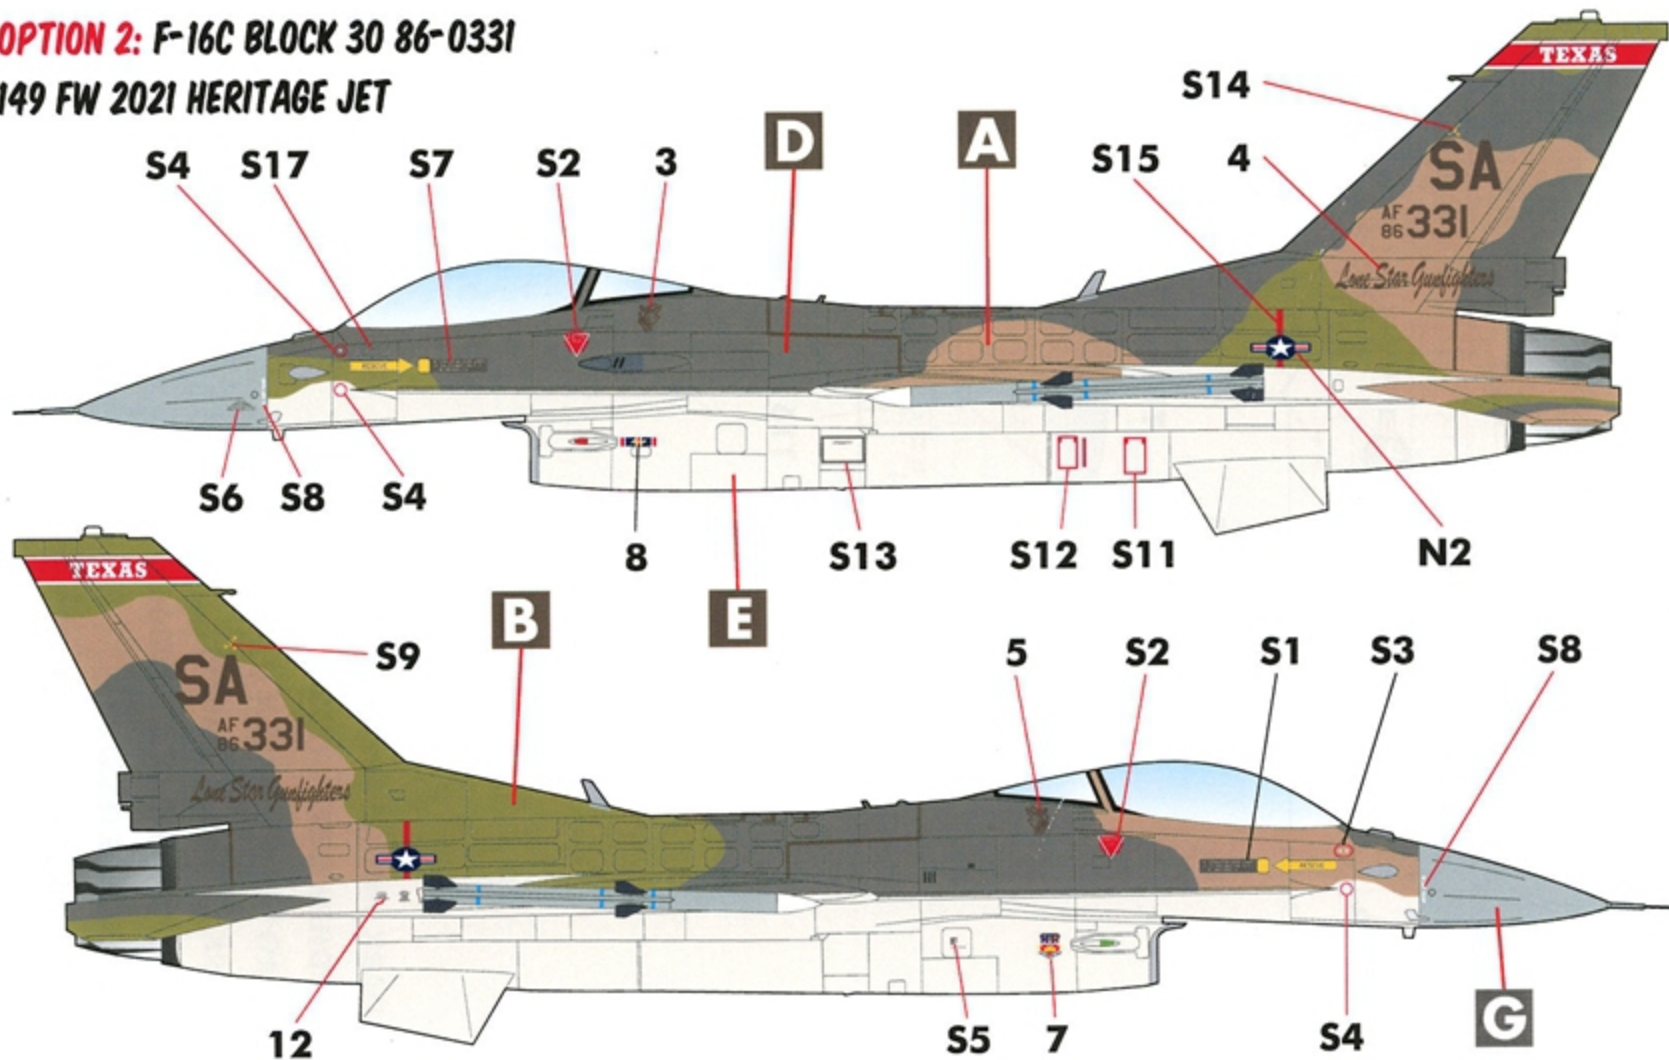

“S.E.A.” CAMO

A-10C

F-16C

USAF HERITAGE JETS
IN SOUTHEAST ASIA
CAMOUFLAGE SCHEME

1/48 SCALE

DECALS PRINTED BY

OPTION 1: A-10C 81-0962
A-10 DEMO TEAM, 355 WING

SEE LAST PAGE FOR A CLEAR DRAWING OF FRONT FUSELAGE STENCILLING

OPTION 2: F-16C BLOCK 30 86-0331
149 FW 2021 HERITAGE JET

OPTION 1 - TOP VIEW

NATIONAL INSIGNIA AT THE SAME LOCATION UNDER THE STARBOARD WING

OPTION 2 - TOP VIEW

USE BLACK STRIPES PROVIDED FOR WING/FUSELAGE WALKWAYS

OPTION 1 - FRONT FUSELAGE STENCILLING

- A** DARK TAN (FS30219)
- B** MEDIUM GREEN (FS34102)
- C** EURO1 DARK GREEN (FS34092)
- D** DARK GREEN (FS34079)
- E** CAMOUFLAGE GRAY (FS36622)
- F** FLAT WHITE (FS37875)
- G** NEUTRAL GRAY (FS36270)