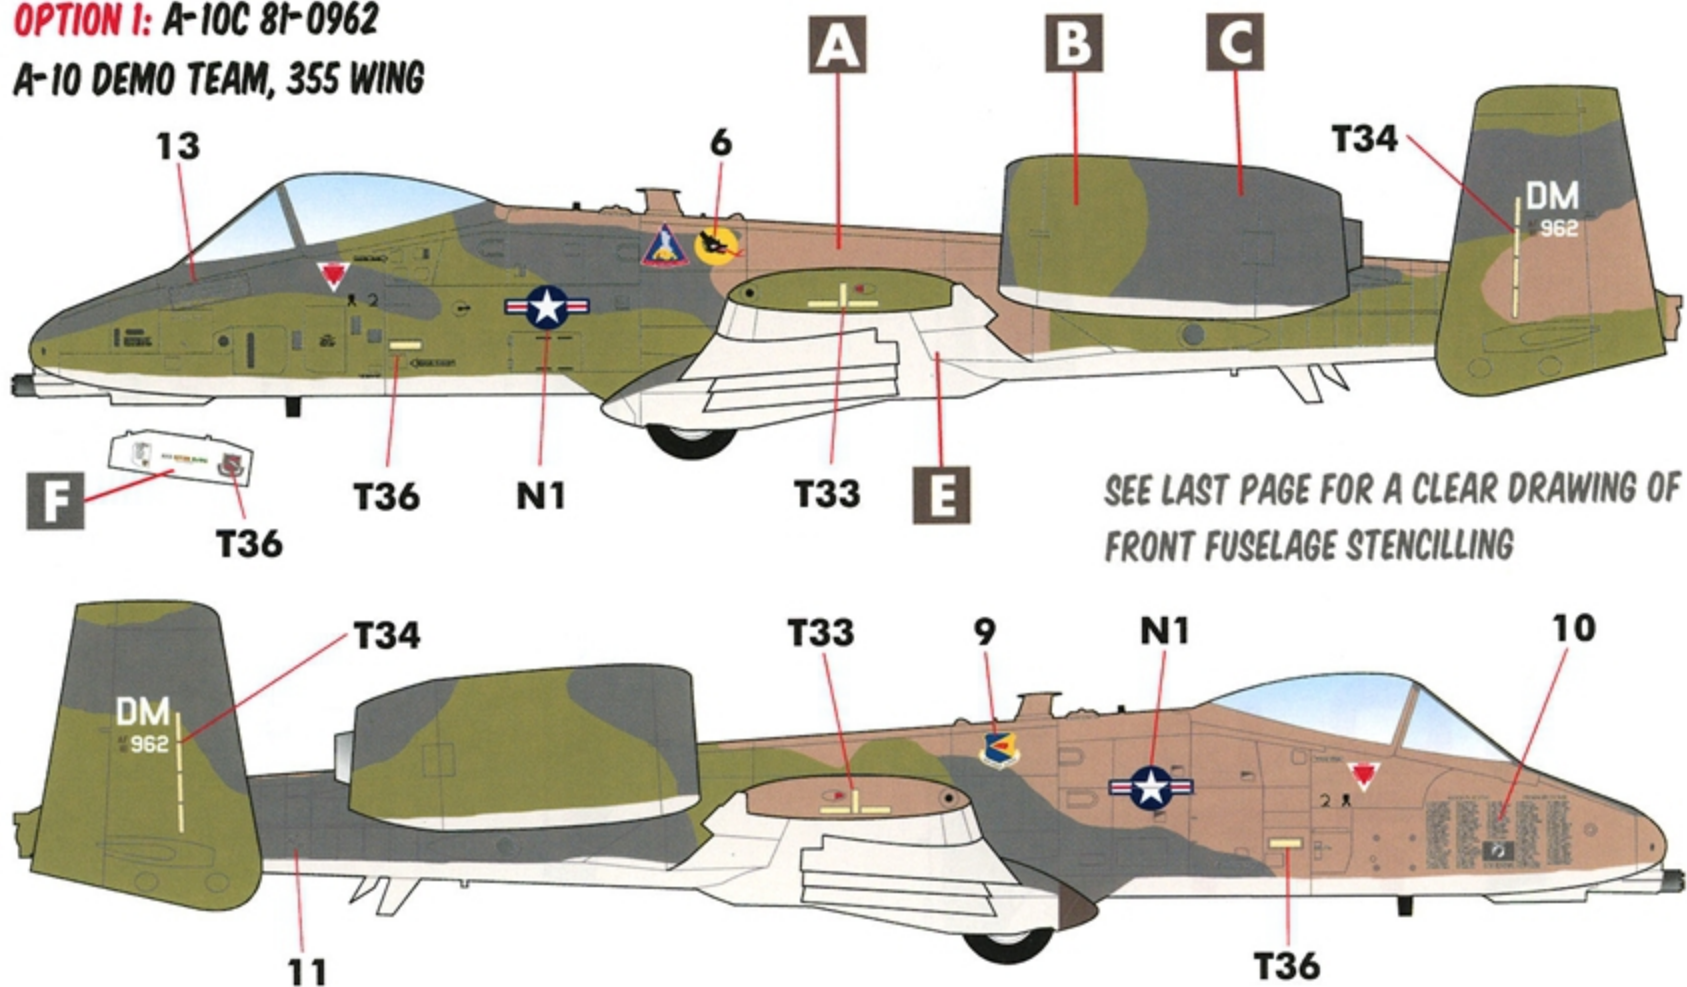

“S.E.A.” CAMO

A-10C

F-16C

USAF HERITAGE JETS
IN SOUTHEAST ASIA
CAMOUFLAGE SCHEME

1/48 SCALE

DECALS PRINTED BY

OPTION 1: A-10C 81-0962
A-10 DEMO TEAM, 355 WING

SEE LAST PAGE FOR A CLEAR DRAWING OF FRONT FUSELAGE STENCILLING

OPTION 2: F-16C BLOCK 30 86-0331
149 FW 2021 HERITAGE JET

OPTION 1 - TOP VIEW

NATIONAL INSIGNIA AT THE SAME LOCATION UNDER THE STARBOARD WING

OPTION 2 - TOP VIEW

USE BLACK STRIPES PROVIDED FOR WING/FUSELAGE WALKWAYS