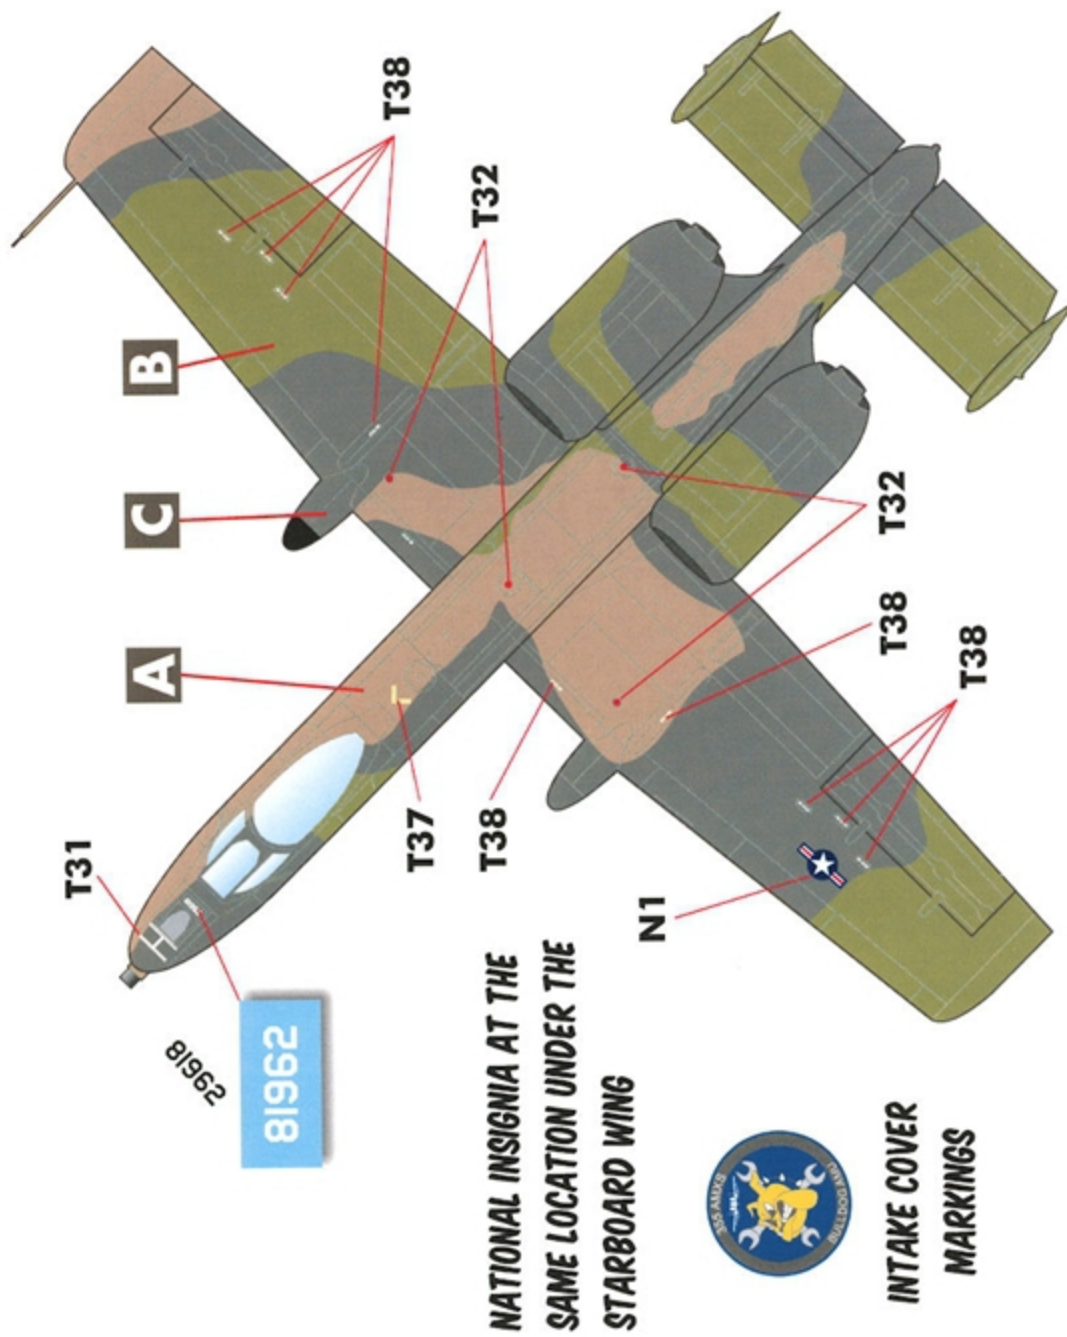

“S.E.A.” CAMO

A-10C

F-16C

USAF HERITAGE JETS
IN SOUTHEAST ASIA
CAMOUFLAGE SCHEME

1/48 SCALE

DECALS PRINTED BY

OPTION 1: A-10C 81-0962
A-10 DEMO TEAM, 355 WING

SEE LAST PAGE FOR A CLEAR DRAWING OF FRONT FUSELAGE STENCILLING

OPTION 2: F-16C BLOCK 30 86-0331
149 FW 2021 HERITAGE JET

OPTION 1 - TOP VIEW

NATIONAL INSIGNIA AT THE SAME LOCATION UNDER THE STARBOARD WING

OPTION 2 - TOP VIEW

USE BLACK STRIPES PROVIDED FOR WING/FUSELAGE WALKWAYS

THIS DRAWING REFLECTS OUR BEST ESTIMATE BASED ON THE PHOTOS & VIDEOS AVAILABLE AT THE TIME (NOVEMBER 2021). PLEASE VISIT THE REFERENCE PAGE FOR ANY UPDATES.

[HTTP://WWW.CARACALMODELS.COM/REFERENCES/CD48203](http://www.caracalmodels.com/references/cd48203)