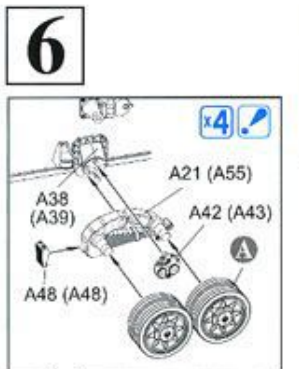

1

2

3

4

5

8

12**13****14****15**

18

19

Ax2**B****K****WC****K****B****M****E****J2****G****J1****X****G****P****H****L****Q****M****MA (Photo-etched Parts)****N****R****Z (Metal Tows Cable) (300mm)****MBx2 (Photo-etched Parts)****Z****R****US****L****MD (Photo-etched Parts)**