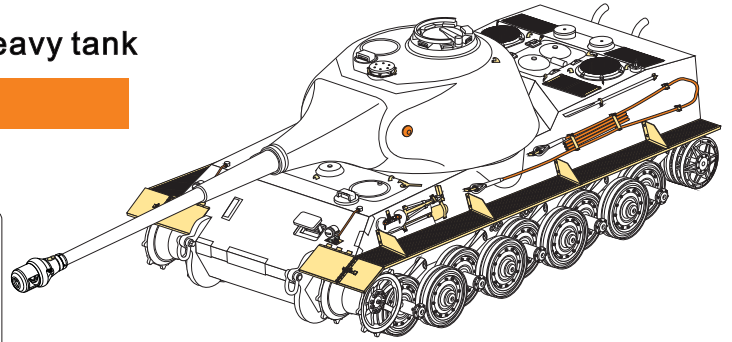

1/35 MILITARY MINIATURE VEHICLE UPGRADE SERIES PE35543

WWII German Pz.Kpfw.VII löwe Super Heavy tank

二战德军VII号重型坦克狮式改造件

[For Amusing hobby 35A005]

推荐使用工具 RECOMMENDED TOOLS