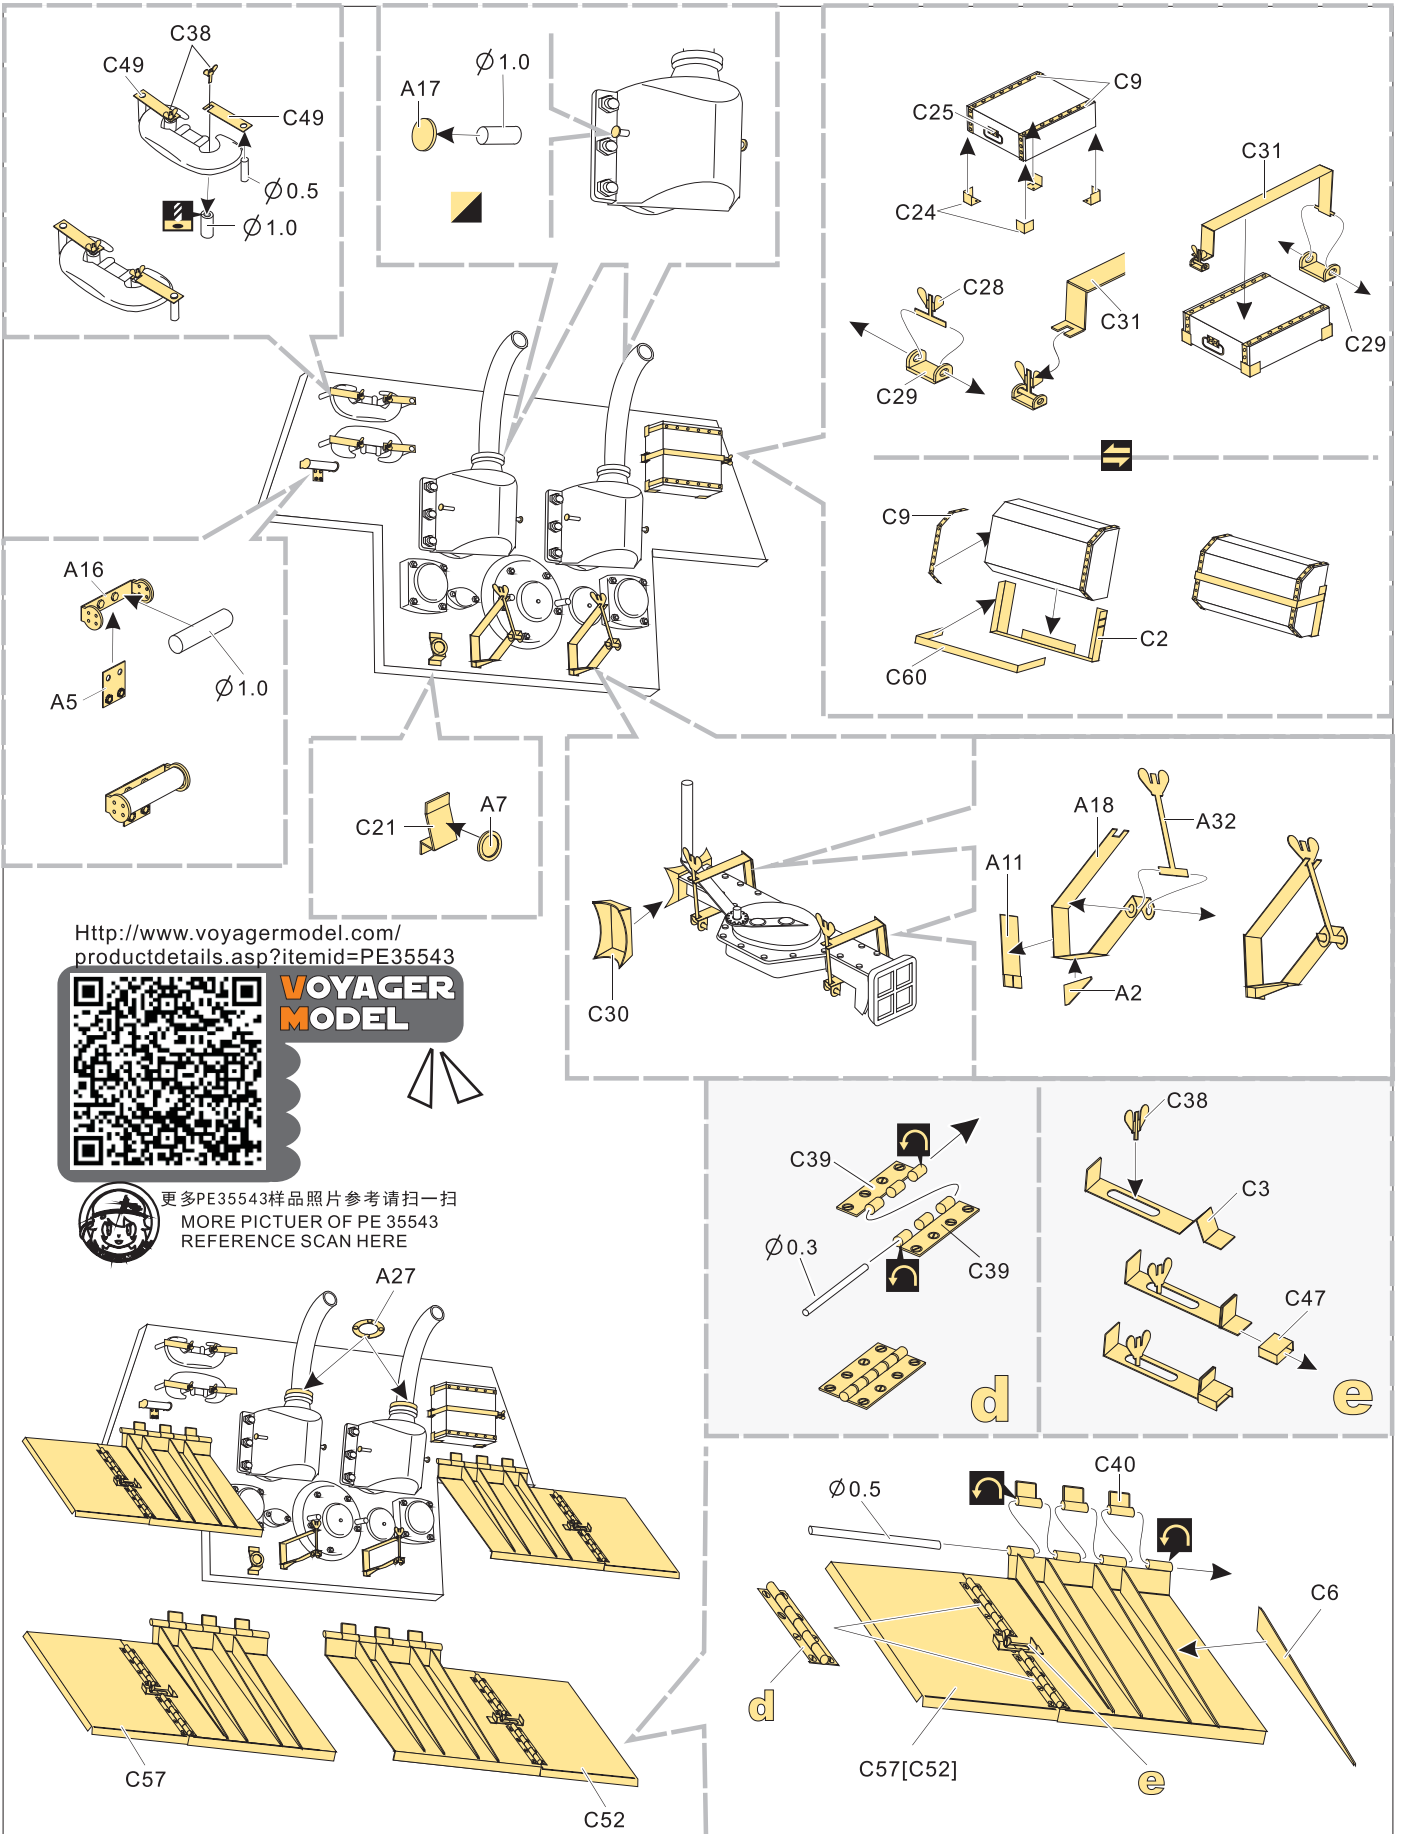

1/35 MILITARY MINIATURE VEHICLE UPGRADE SERIES PE35543

[Http://www.voyagermodel.com/productdetails.asp?itemid=PE35543](http://www.voyagermodel.com/productdetails.asp?itemid=PE35543)

**VOYAGER
MODEL**

更多PE35543样品照片参考请扫一扫
MORE PICTUER OF PE 35543
REFERENCE SCAN HERE