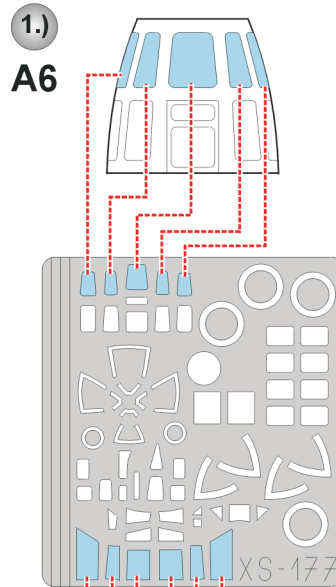

**eduard**  
**Express Mask**

**XS 177**

# He-111B

The die-cut mask for accurate canopy frame painting of the  
*Roden 1/72 KIT*

10. INTERIOR COLOR

11. CAMOUFLAGE COLOR

LIQUID MASK