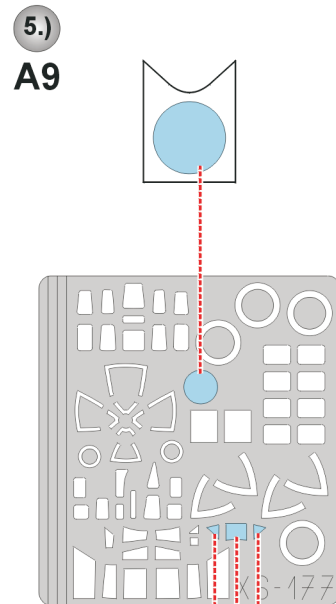

**eduard**  
**Express Mask**

**XS 177**

# He-111B

The die-cut mask for accurate canopy frame painting of the  
*Roden 1/72 KIT*

10. INTERIOR COLOR

11. CAMOUFLAGE COLOR

LIQUID MASK