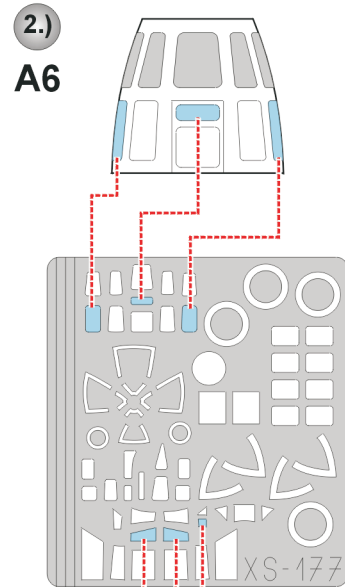

**eduard**  
**Express Mask**

**XS 177**

# He-111B

The die-cut mask for accurate canopy frame painting of the  
*Roden 1/72 KIT*

10. INTERIOR COLOR

11. CAMOUFLAGE COLOR

LIQUID MASK