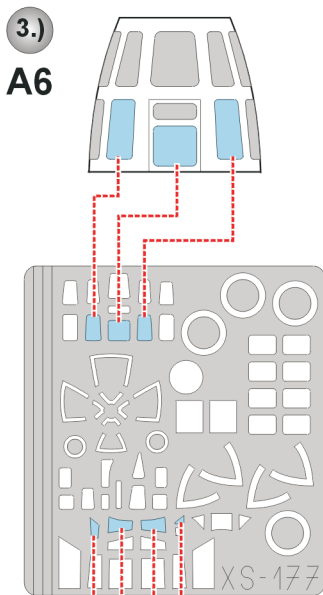

**eduard**  
**Express Mask**

**XS 177**

# He-111B

The die-cut mask for accurate canopy frame painting of the  
*Roden 1/72 KIT*

10. INTERIOR COLOR

11. CAMOUFLAGE COLOR

LIQUID MASK