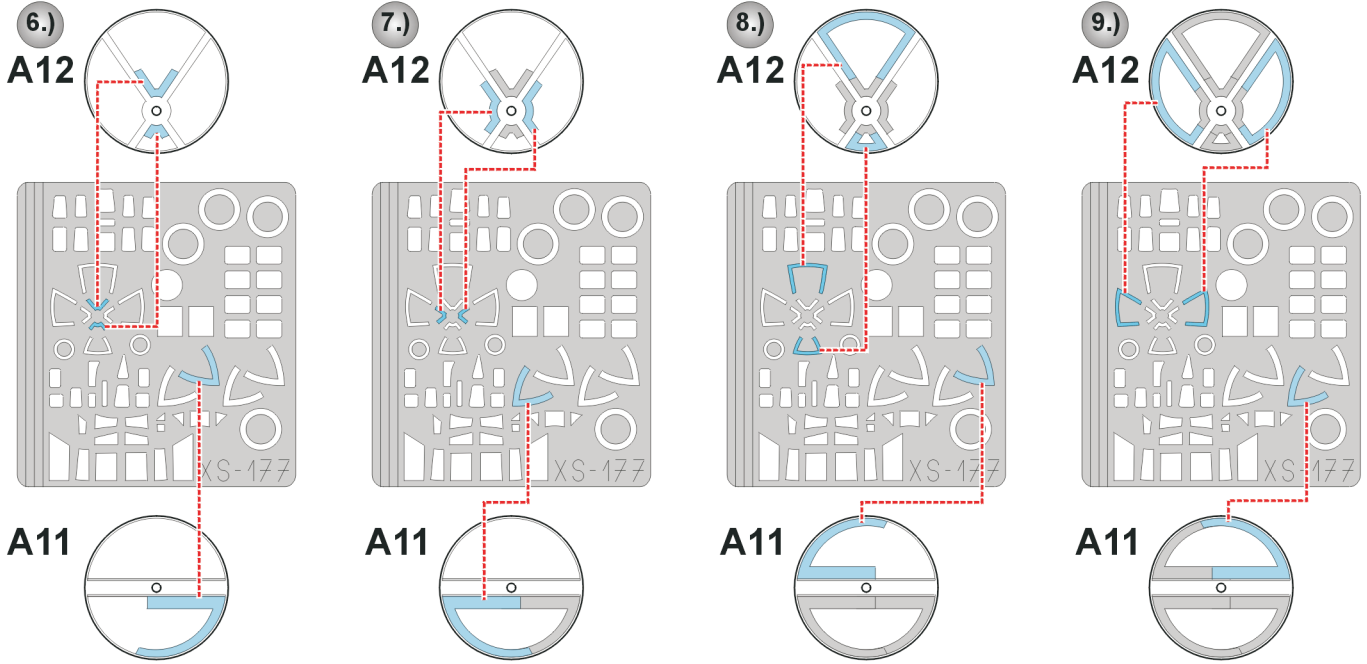

**eduard**  
**Express Mask**

**XS 177**

# He-111B

The die-cut mask for accurate canopy frame painting of the  
*Roden 1/72 KIT*

10. INTERIOR COLOR

11. CAMOUFLAGE COLOR

LIQUID MASK