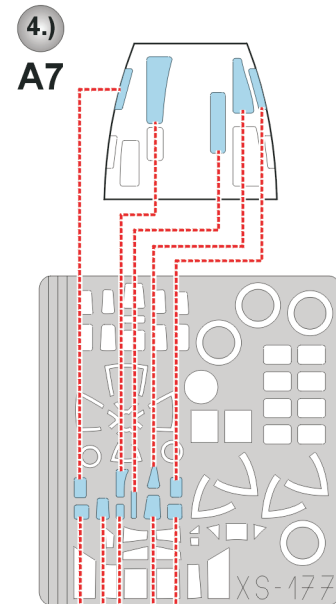

**eduard**  
**Express Mask**

**XS 177**

# He-111B

The die-cut mask for accurate canopy frame painting of the  
*Roden 1/72 KIT*

10. INTERIOR COLOR

11. CAMOUFLAGE COLOR

LIQUID MASK