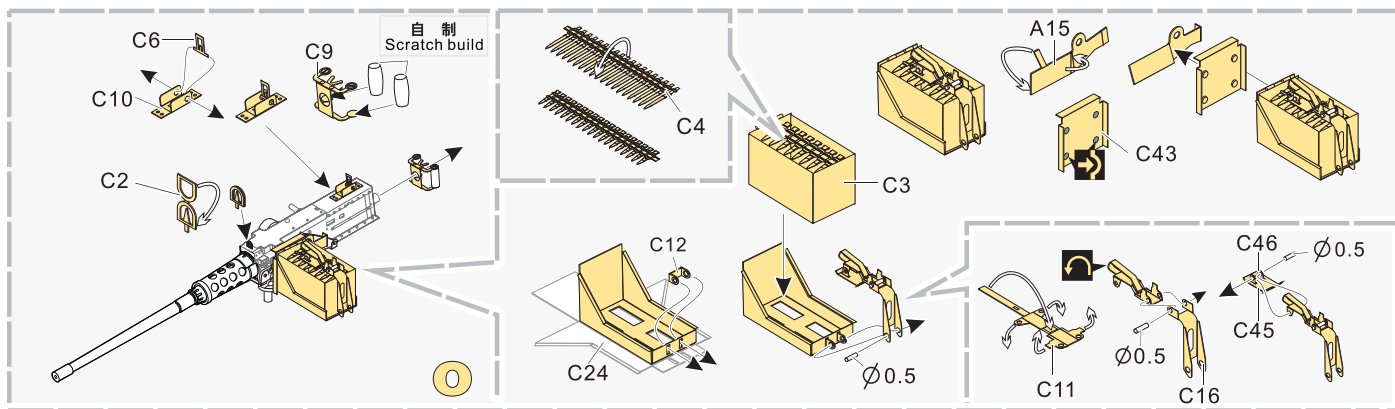

1/35 MILITARY MINIATURE VEHICLE UPGRADE SERIES PE35540

Modern US Army M109A2 Self-propelled howitzer

现代美军M109A2自行榴弹炮改造基本件

[For KINETIC Model 35006]

推荐使用工具 RECOMMENDED TOOLS

1/35 MILITARY MINIATURE VEHICLE UPGRADE SERIES PE35540

1/35 MILITARY MINIATURE VEHICLE UPGRADE SERIES PE35540

1/35 MILITARY MINIATURE VEHICLE UPGRADE SERIES PE35540

1/35 MILITARY MINIATURE VEHICLE UPGRADE SERIES PE35540

VOYAGERMODEL 无微不至 极尽享受

Recommended item

PEA304	Modern US Army M109 Self-propelled howitzer add parts
VBS0171	Modern US Army M109 Self-propelled howitzer Barrel
VBS0212	Modern US M109 carried M2 machine gun (full kit)
PE35400	Modern US M2A3 Infantry Fighting Vehicle w/ERA Basic
PE35401	Modern USMC HUMVEE M1114 Frag w/smoke discharger
PE35402	Modern USMC LAV-25 SLEP(Servive Life Extension Program) basic
PE35415	Modern US Army M1A1 AIM Abrams Basic
PE35500	Modern U.S. M1070 Truck Tractor basic
PE35508	Modern U.S. M1070 Truck Tractor Amour Cabin basic
PE35541	Modern US Army M109A6 Self-propelled howitzer
PE35550	Modern US Army M109A2 Self-propelled howitzer