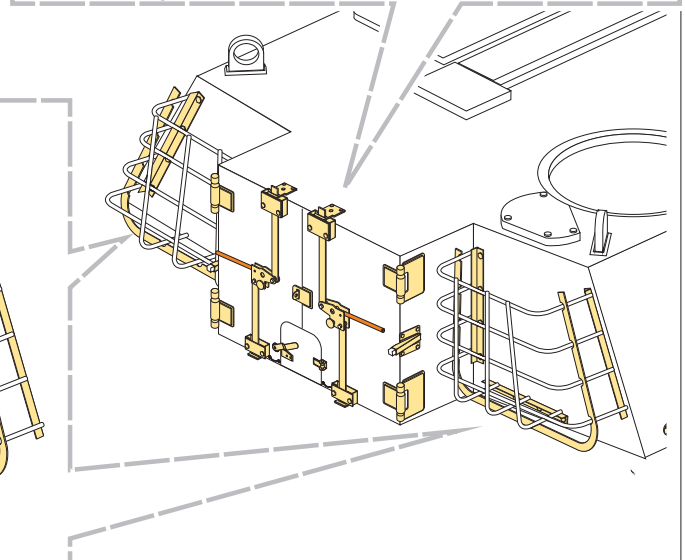

1/35 MILITARY MINIATURE VEHICLE UPGRADE SERIES PE35540

Modern US Army M109A2 Self-propelled howitzer

现代美军M109A2自行榴弹炮改造基本件

[For KINETIC Model 35006]

推荐使用工具 RECOMMENDED TOOLS

1/35 MILITARY MINIATURE VEHICLE UPGRADE SERIES PE35540