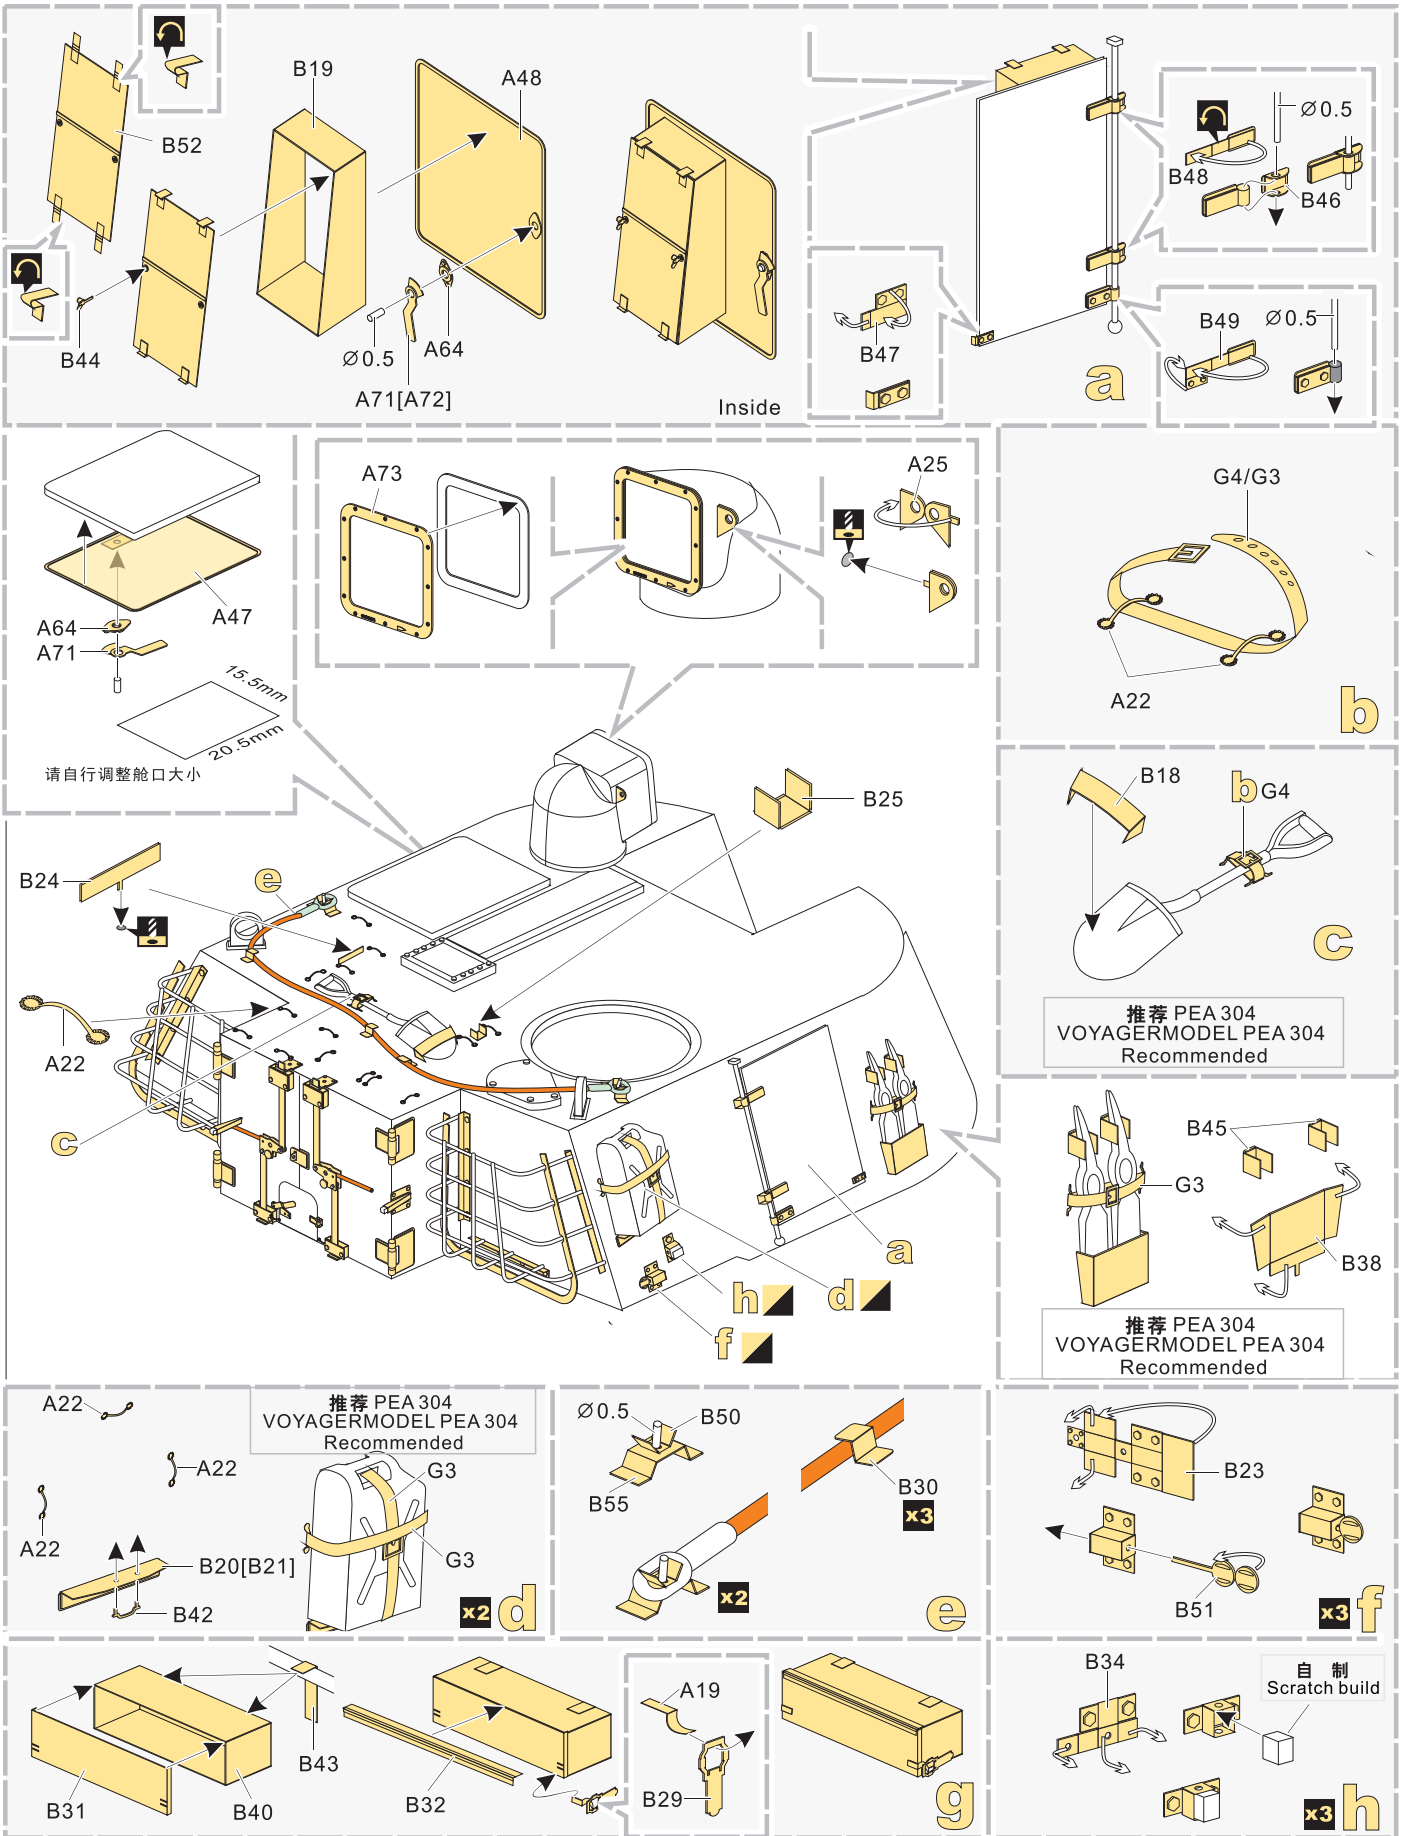

1/35 MILITARY MINIATURE VEHICLE UPGRADE SERIES PE35540

Modern US Army M109A2 Self-propelled howitzer

现代美军M109A2自行榴弹炮改造基本件

[For KINETIC Model 35006]

推荐使用工具 RECOMMENDED TOOLS

1/35 MILITARY MINIATURE VEHICLE UPGRADE SERIES PE35540

PEA304	Modern US Army M109 Self-propelled howitzer add parts
VBS0171	Modern US Army M109 Self-propelled howitzer Barrel
VBS0212	Modern US M109 carried M2 machine gun (full kit)
PE35400	Modern US M2A3 Infantry Fighting Vehicle w/ERA Basic
PE35401	Modern USMC HUMVEE M1114 Frag w/smoke discharger
PE35402	Modern USMC LAV-25 SLEP(Servive Life Extension Program) basic
PE35415	Modern US Army M1A1 AIM Abrams Basic
PE35500	Modern U.S. M1070 Truck Tractor basic
PE35508	Modern U.S. M1070 Truck Tractor Amour Cabin basic
PE35541	Modern US Army M109A6 Self-propelled howitzer
PE35550	Modern US Army M109A2 Self-propelled howitzer