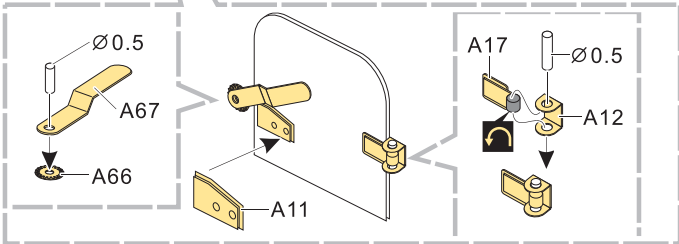

1/35 MILITARY MINIATURE VEHICLE UPGRADE SERIES PE35540

Modern US Army M109A2 Self-propelled howitzer

现代美军M109A2自行榴弹炮改造基本件

[For KINETIC Model 35006]

推荐使用工具 RECOMMENDED TOOLS

1/35 MILITARY MINIATURE VEHICLE UPGRADE SERIES PE35540