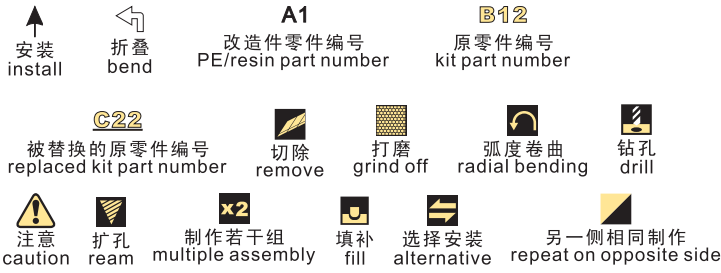

1/35 MILITARY MINIATURE VEHICLE UPGRADE SERIES PE35540

Modern US Army M109A2 Self-propelled howitzer

现代美军M109A2自行榴弹炮改造基本件

[For KINETIC Model 35006]

推荐使用工具 RECOMMENDED TOOLS

1/35 MILITARY MINIATURE VEHICLE UPGRADE SERIES PE35540