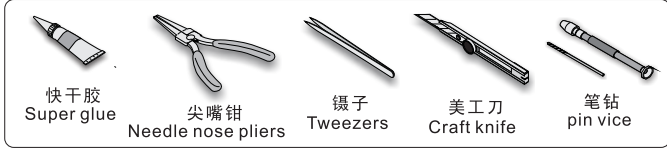

1/35 MILITARY MINIATURE VEHICLE UPGRADE SERIES PE35540

Modern US Army M109A2 Self-propelled howitzer

现代美军M109A2自行榴弹炮改造基本件

[For KINETIC Model 35006]

推荐使用工具 RECOMMENDED TOOLS

1/35 MILITARY MINIATURE VEHICLE UPGRADE SERIES PE35540