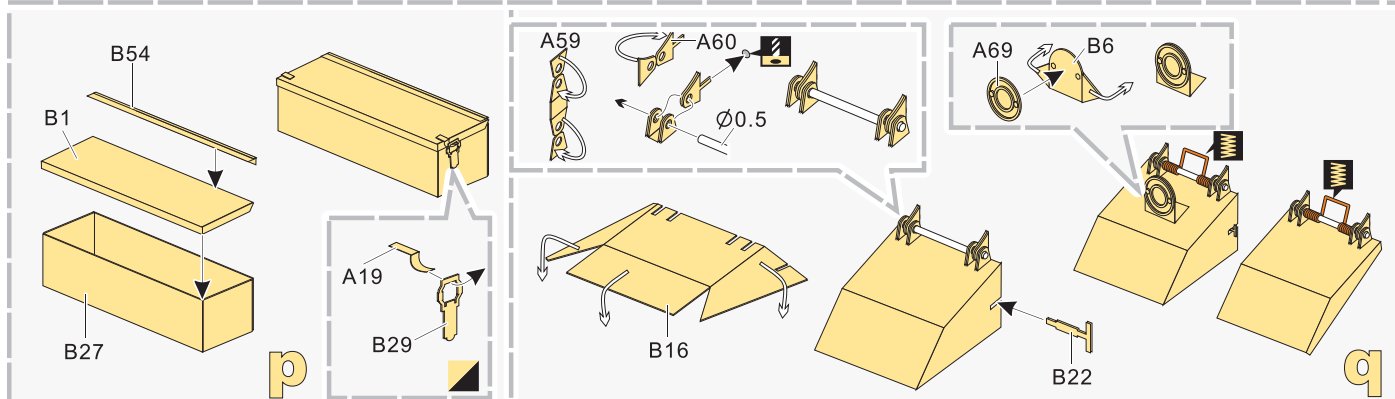

1/35 MILITARY MINIATURE VEHICLE UPGRADE SERIES PE35540

Modern US Army M109A2 Self-propelled howitzer

现代美军M109A2自行榴弹炮改造基本件

[For KINETIC Model 35006]

推荐使用工具 RECOMMENDED TOOLS

1/35 MILITARY MINIATURE VEHICLE UPGRADE SERIES PE35540

1/35 MILITARY MINIATURE VEHICLE UPGRADE SERIES PE35540

1/35 MILITARY MINIATURE VEHICLE UPGRADE SERIES PE35540

1/35 MILITARY MINIATURE VEHICLE UPGRADE SERIES PE35540

VOYAGERMODEL 无微不至 极尽享受

Recommended item