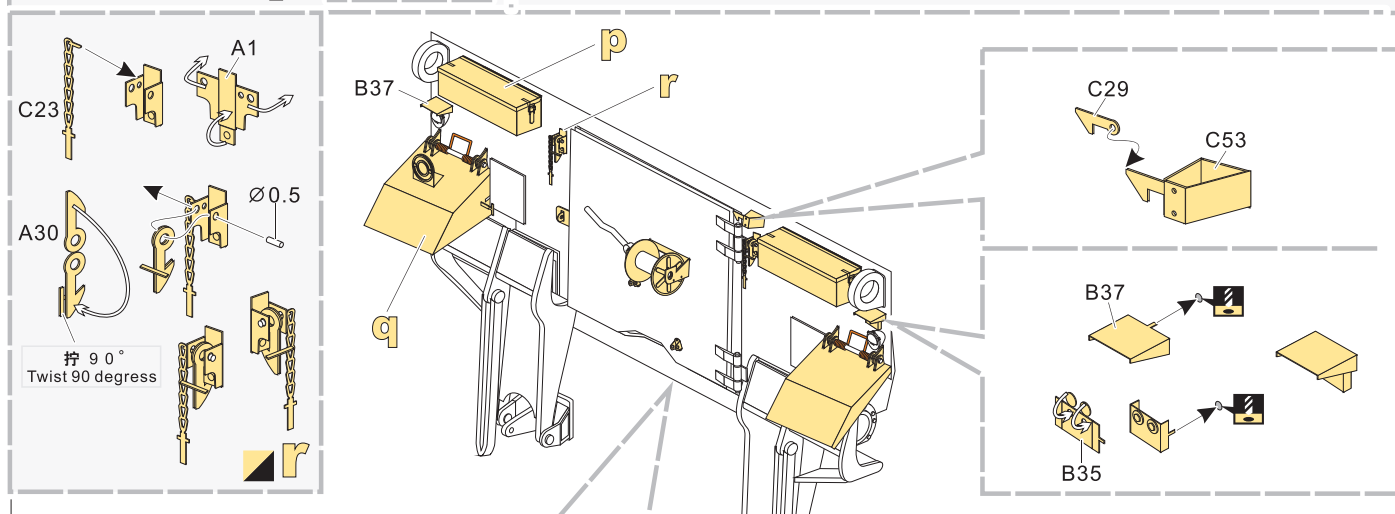

1/35 MILITARY MINIATURE VEHICLE UPGRADE SERIES PE35540

Modern US Army M109A2 Self-propelled howitzer

现代美军M109A2自行榴弹炮改造基本件

[For KINETIC Model 35006]

推荐使用工具 RECOMMENDED TOOLS

1/35 MILITARY MINIATURE VEHICLE UPGRADE SERIES PE35540

1/35 MILITARY MINIATURE VEHICLE UPGRADE SERIES PE35540

1/35 MILITARY MINIATURE VEHICLE UPGRADE SERIES PE35540

1/35 MILITARY MINIATURE VEHICLE UPGRADE SERIES PE35540

VOYAGERMODEL 无微不至 极尽享受

Recommended item