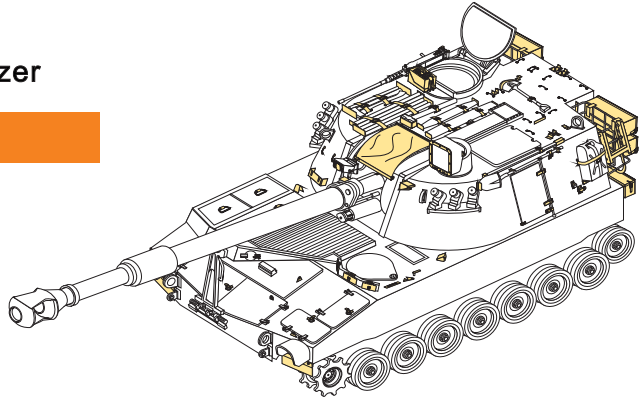

1/35 MILITARY MINIATURE VEHICLE UPGRADE SERIES PE35540

Modern US Army M109A2 Self-propelled howitzer

现代美军M109A2自行榴弹炮改造基本件

[For KINETIC Model 35006]

推荐使用工具 RECOMMENDED TOOLS

1/35 MILITARY MINIATURE VEHICLE UPGRADE SERIES PE35540

1/35 MILITARY MINIATURE VEHICLE UPGRADE SERIES PE35540

1/35 MILITARY MINIATURE VEHICLE UPGRADE SERIES PE35540

1/35 MILITARY MINIATURE VEHICLE UPGRADE SERIES PE35540

VOYAGERMODEL 无微不至 极尽享受

Recommended item