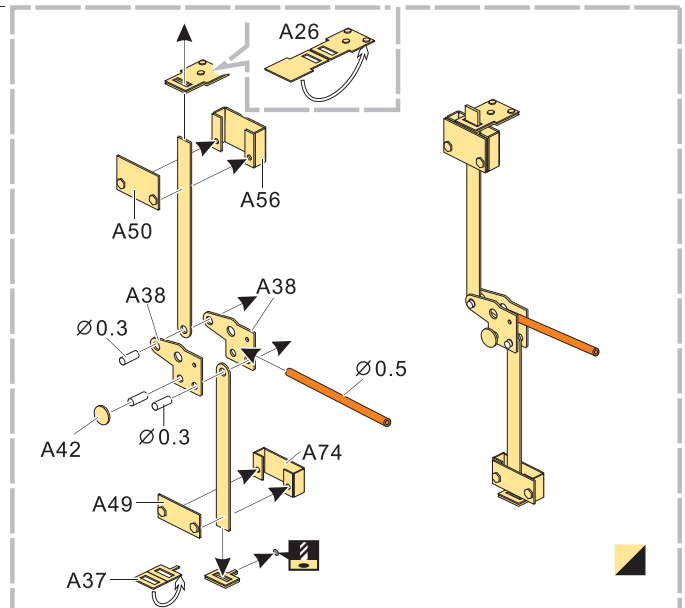

1/35 MILITARY MINIATURE VEHICLE UPGRADE SERIES PE35540

Modern US Army M109A2 Self-propelled howitzer

现代美军M109A2自行榴弹炮改造基本件

[For KINETIC Model 35006]

推荐使用工具 RECOMMENDED TOOLS

1/35 MILITARY MINIATURE VEHICLE UPGRADE SERIES PE35540