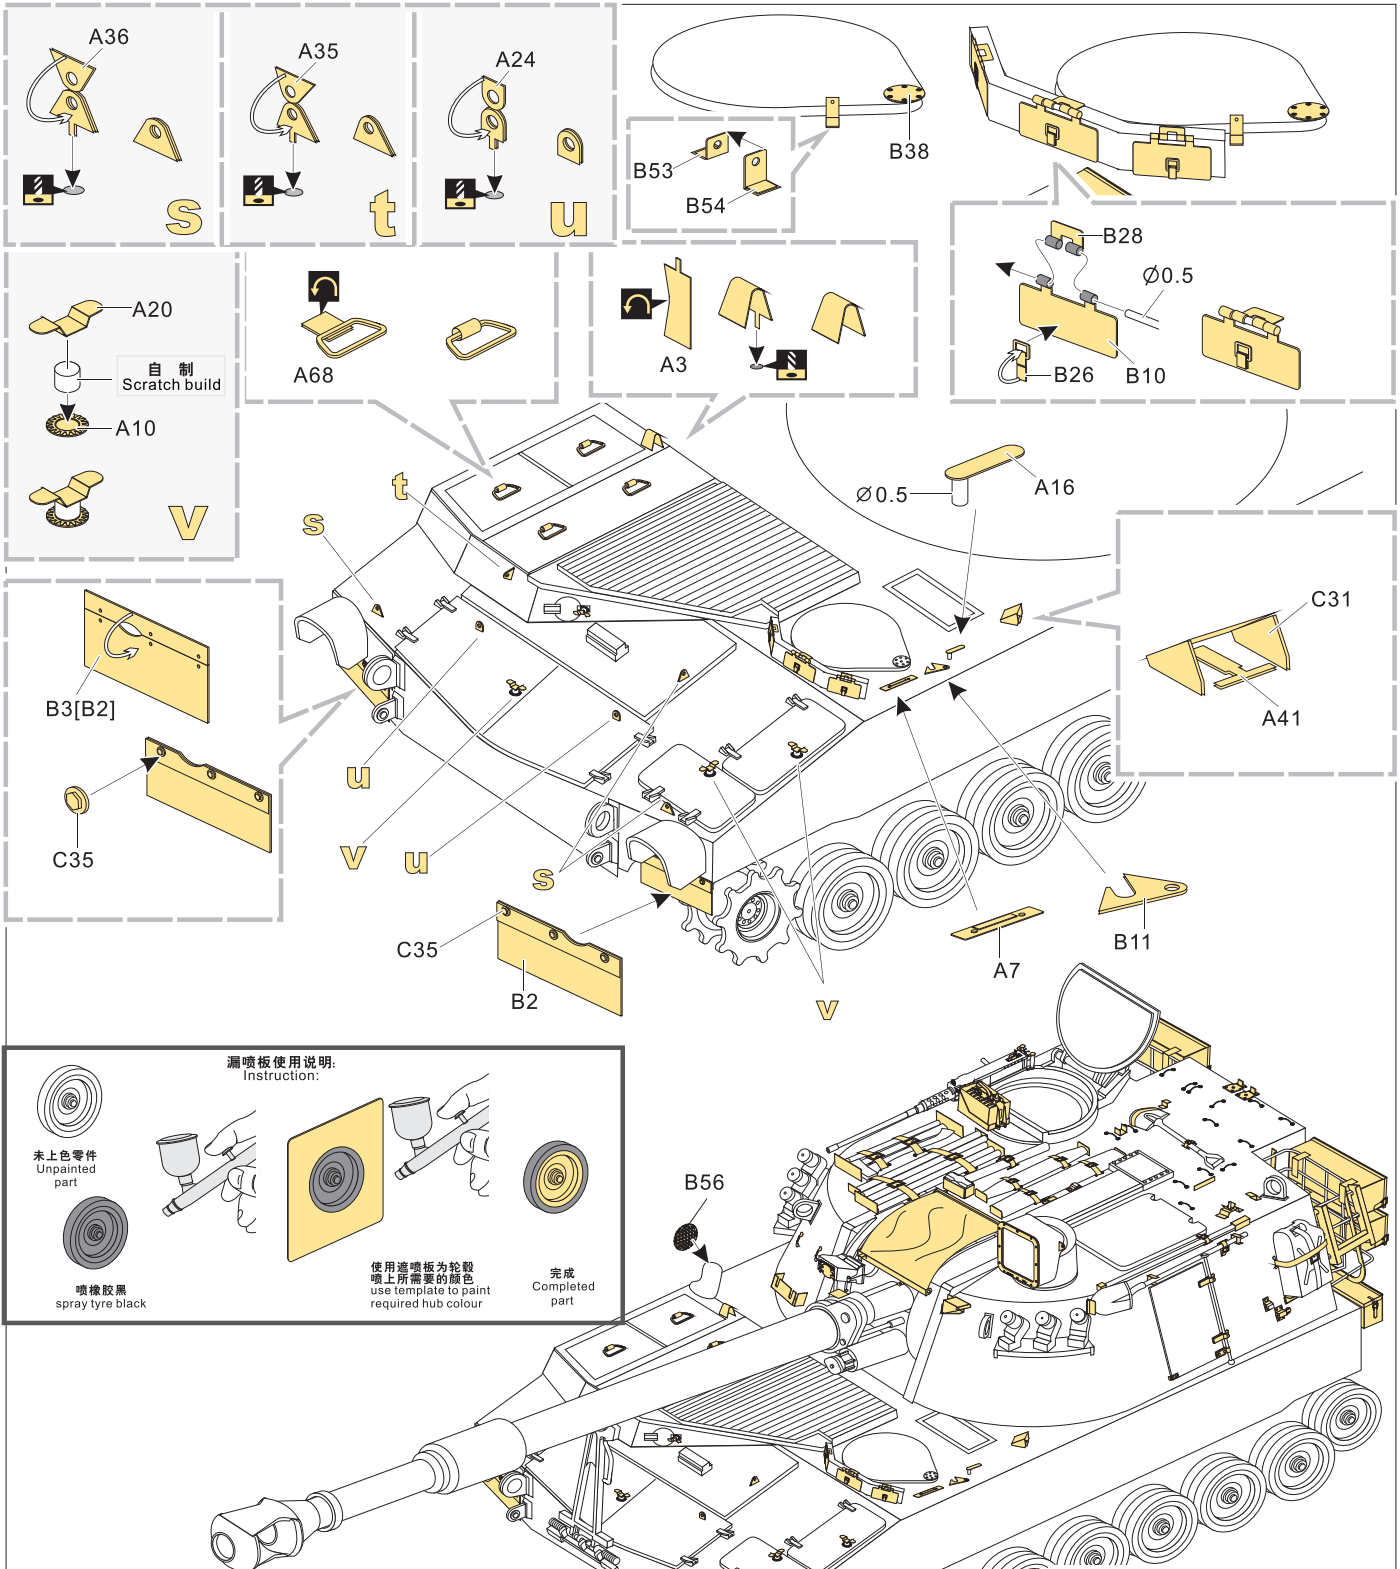

1/35 MILITARY MINIATURE VEHICLE UPGRADE SERIES PE35540

Modern US Army M109A2 Self-propelled howitzer

现代美军M109A2自行榴弹炮改造基本件

[For KINETIC Model 35006]

推荐使用工具 RECOMMENDED TOOLS

1/35 MILITARY MINIATURE VEHICLE UPGRADE SERIES PE35540

1/35 MILITARY MINIATURE VEHICLE UPGRADE SERIES PE35540

1/35 MILITARY MINIATURE VEHICLE UPGRADE SERIES PE35540

1/35 MILITARY MINIATURE VEHICLE UPGRADE SERIES PE35540

VOYAGERMODEL 无微不至 极尽享受

Recommended item

PEA304	Modern US Army M109 Self-propelled howitzer add parts
VBS0171	Modern US Army M109 Self-propelled howitzer Barrel
VBS0212	Modern US M109 carried M2 machine gun (full kit)
PE35400	Modern US M2A3 Infantry Fighting Vehicle w/ERA Basic
PE35401	Modern USMC HUMVEE M1114 Frag w/smoke discharger
PE35402	Modern USMC LAV-25 SLEP(Servive Life Extension Program) basic
PE35415	Modern US Army M1A1 AIM Abrams Basic
PE35500	Modern U.S. M1070 Truck Tractor basic
PE35508	Modern U.S. M1070 Truck Tractor Amour Cabin basic
PE35541	Modern US Army M109A6 Self-propelled howitzer
PE35550	Modern US Army M109A2 Self-propelled howitzer

<http://www.voyagermodel.com/productdetails.asp?itemid=PE35540>

VOYAGER MODEL

更多PE35540样品照片参考请扫一扫
MORE PICTUER OF PE 35540
REFERENCE-SCAN-HERE