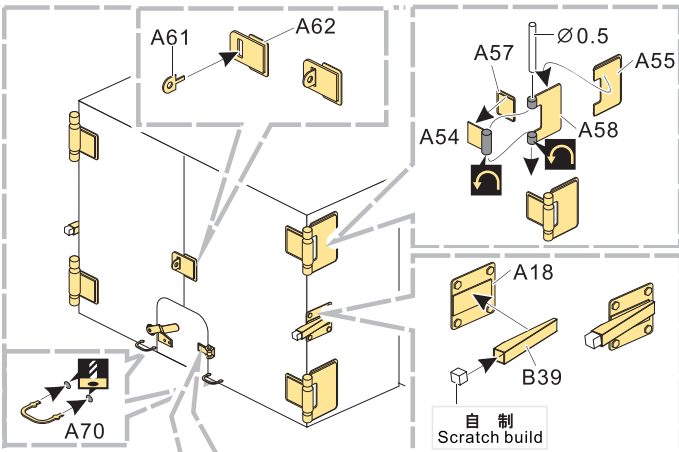

1/35 MILITARY MINIATURE VEHICLE UPGRADE SERIES PE35540

Modern US Army M109A2 Self-propelled howitzer

现代美军M109A2自行榴弹炮改造基本件

[For KINETIC Model 35006]

推荐使用工具 RECOMMENDED TOOLS

1/35 MILITARY MINIATURE VEHICLE UPGRADE SERIES PE35540