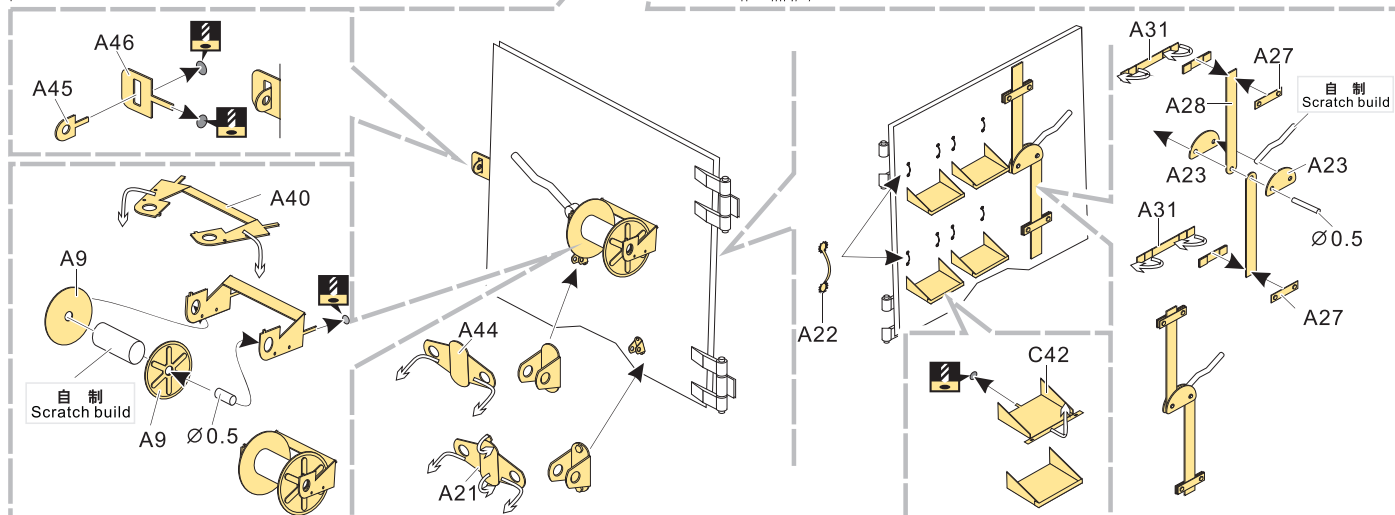

1/35 MILITARY MINIATURE VEHICLE UPGRADE SERIES PE35540

Modern US Army M109A2 Self-propelled howitzer

现代美军M109A2自行榴弹炮改造基本件

[For KINETIC Model 35006]

推荐使用工具 RECOMMENDED TOOLS

1/35 MILITARY MINIATURE VEHICLE UPGRADE SERIES PE35540

1/35 MILITARY MINIATURE VEHICLE UPGRADE SERIES PE35540

1/35 MILITARY MINIATURE VEHICLE UPGRADE SERIES PE35540

1/35 MILITARY MINIATURE VEHICLE UPGRADE SERIES PE35540

VOYAGERMODEL 无微不至 极尽享受

Recommended item