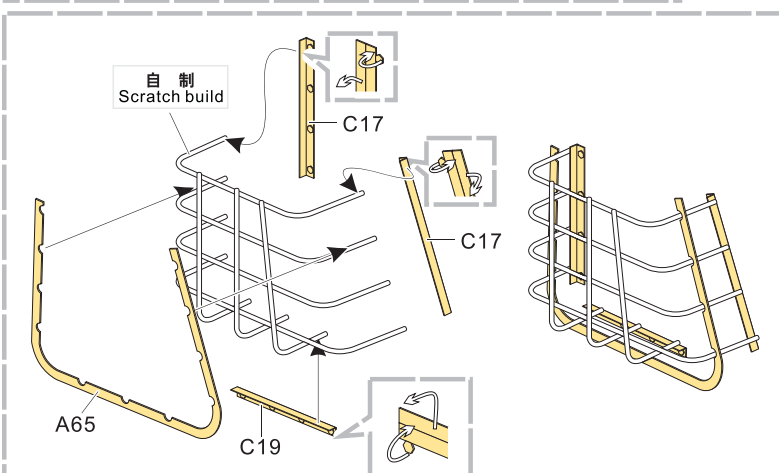

1/35 MILITARY MINIATURE VEHICLE UPGRADE SERIES PE35540

Modern US Army M109A2 Self-propelled howitzer

现代美军M109A2自行榴弹炮改造基本件

[For KINETIC Model 35006]

推荐使用工具 RECOMMENDED TOOLS

1/35 MILITARY MINIATURE VEHICLE UPGRADE SERIES PE35540